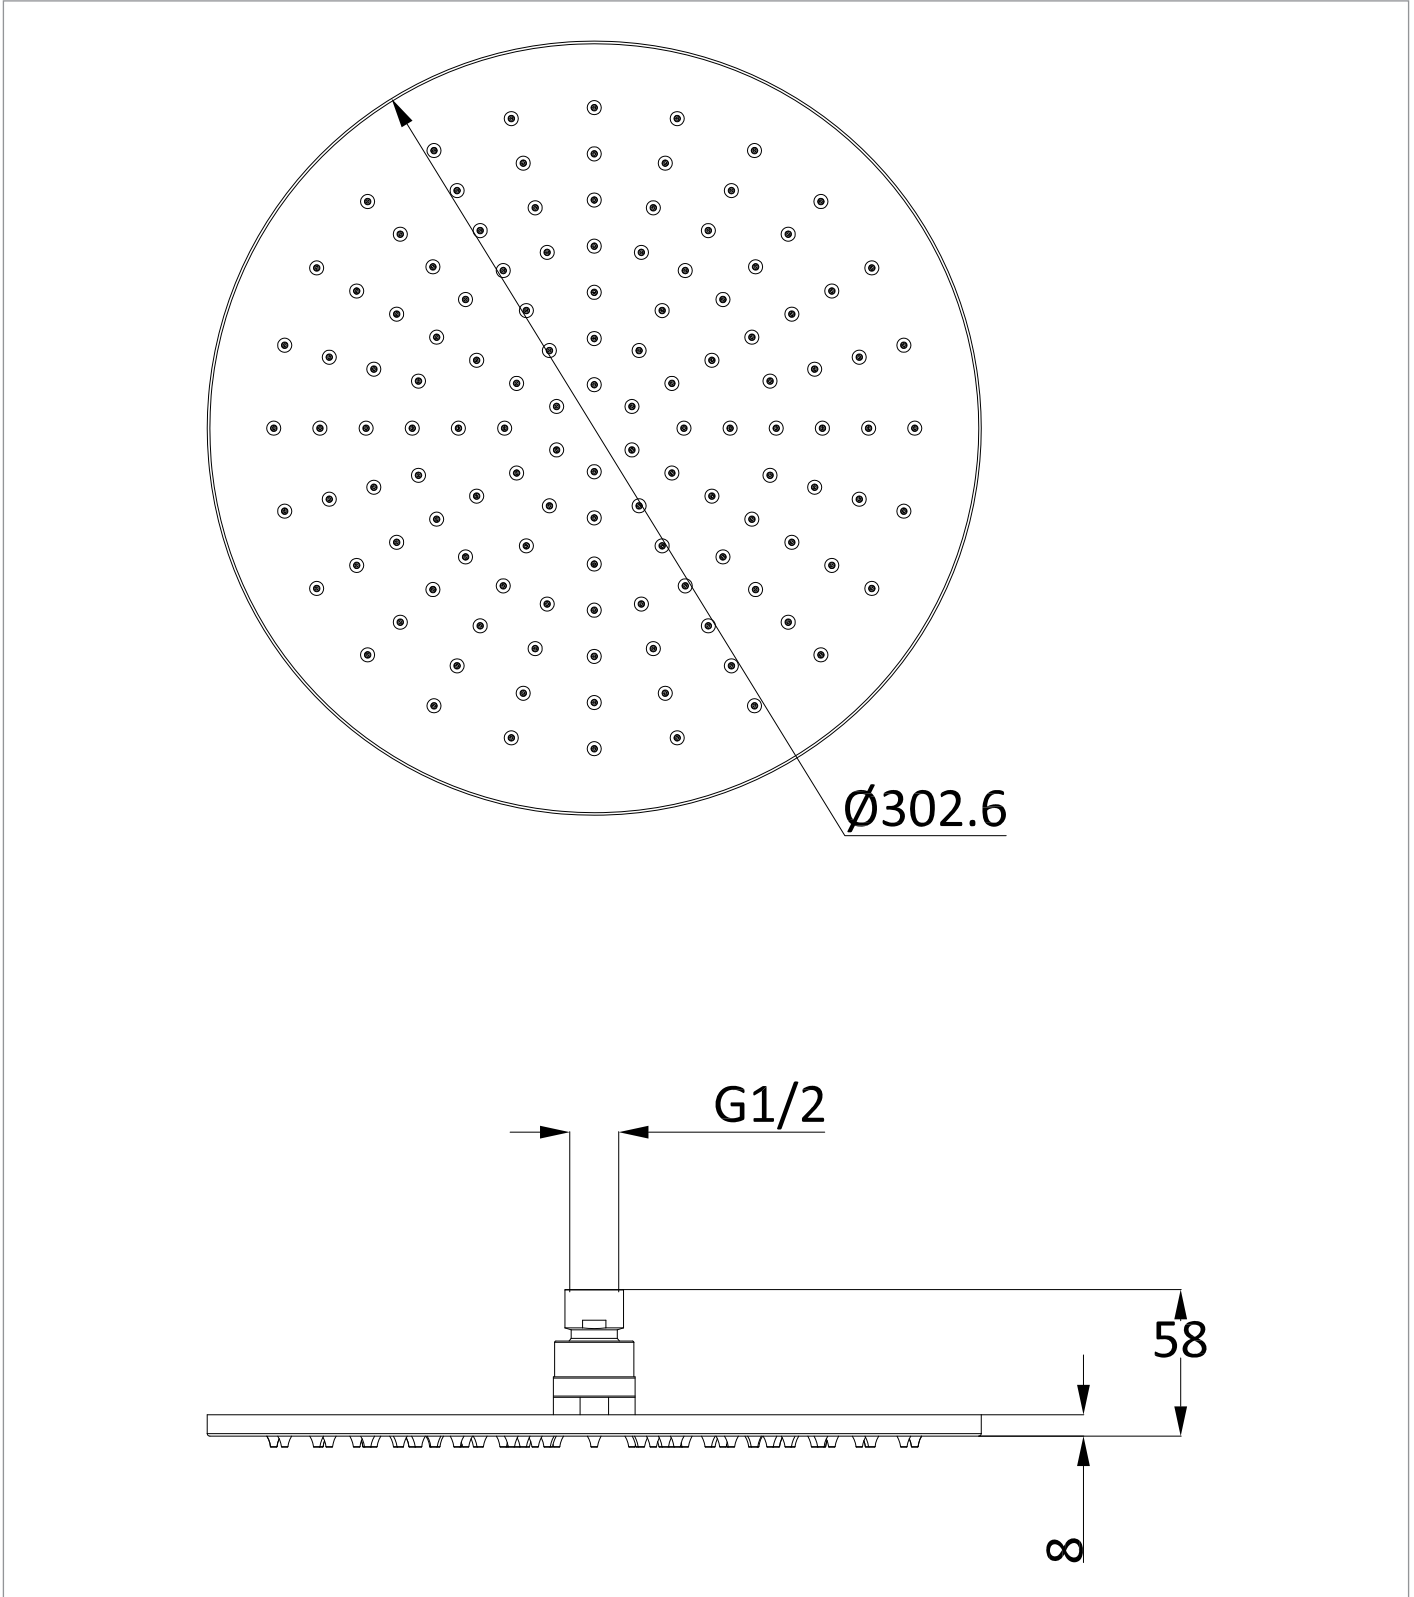

## WEBSITE LINK

[Click Here](#)

CATEGORY	Brassware
WARRANTY DETAILS	15 Years
COLOUR	Brushed Bronze
FINISH APPLICATION	PVD
PRIMARY MATERIAL	Brass
INSTALL TYPE	Wall Mounted/Ceiling Mounted
PRODUCT WIDTH MM	300
PRODUCT HEIGHT MM	58
PRODUCT NET WEIGHT KG	2.4
MINIMUM PRESSURE (BAR)	0.5
MAX WORKING PRESSURE (BAR)	5

## TECHNICAL DIMENSIONS

Dimensions in mm unless otherwise specified.

Tolerances (per material type) apply.