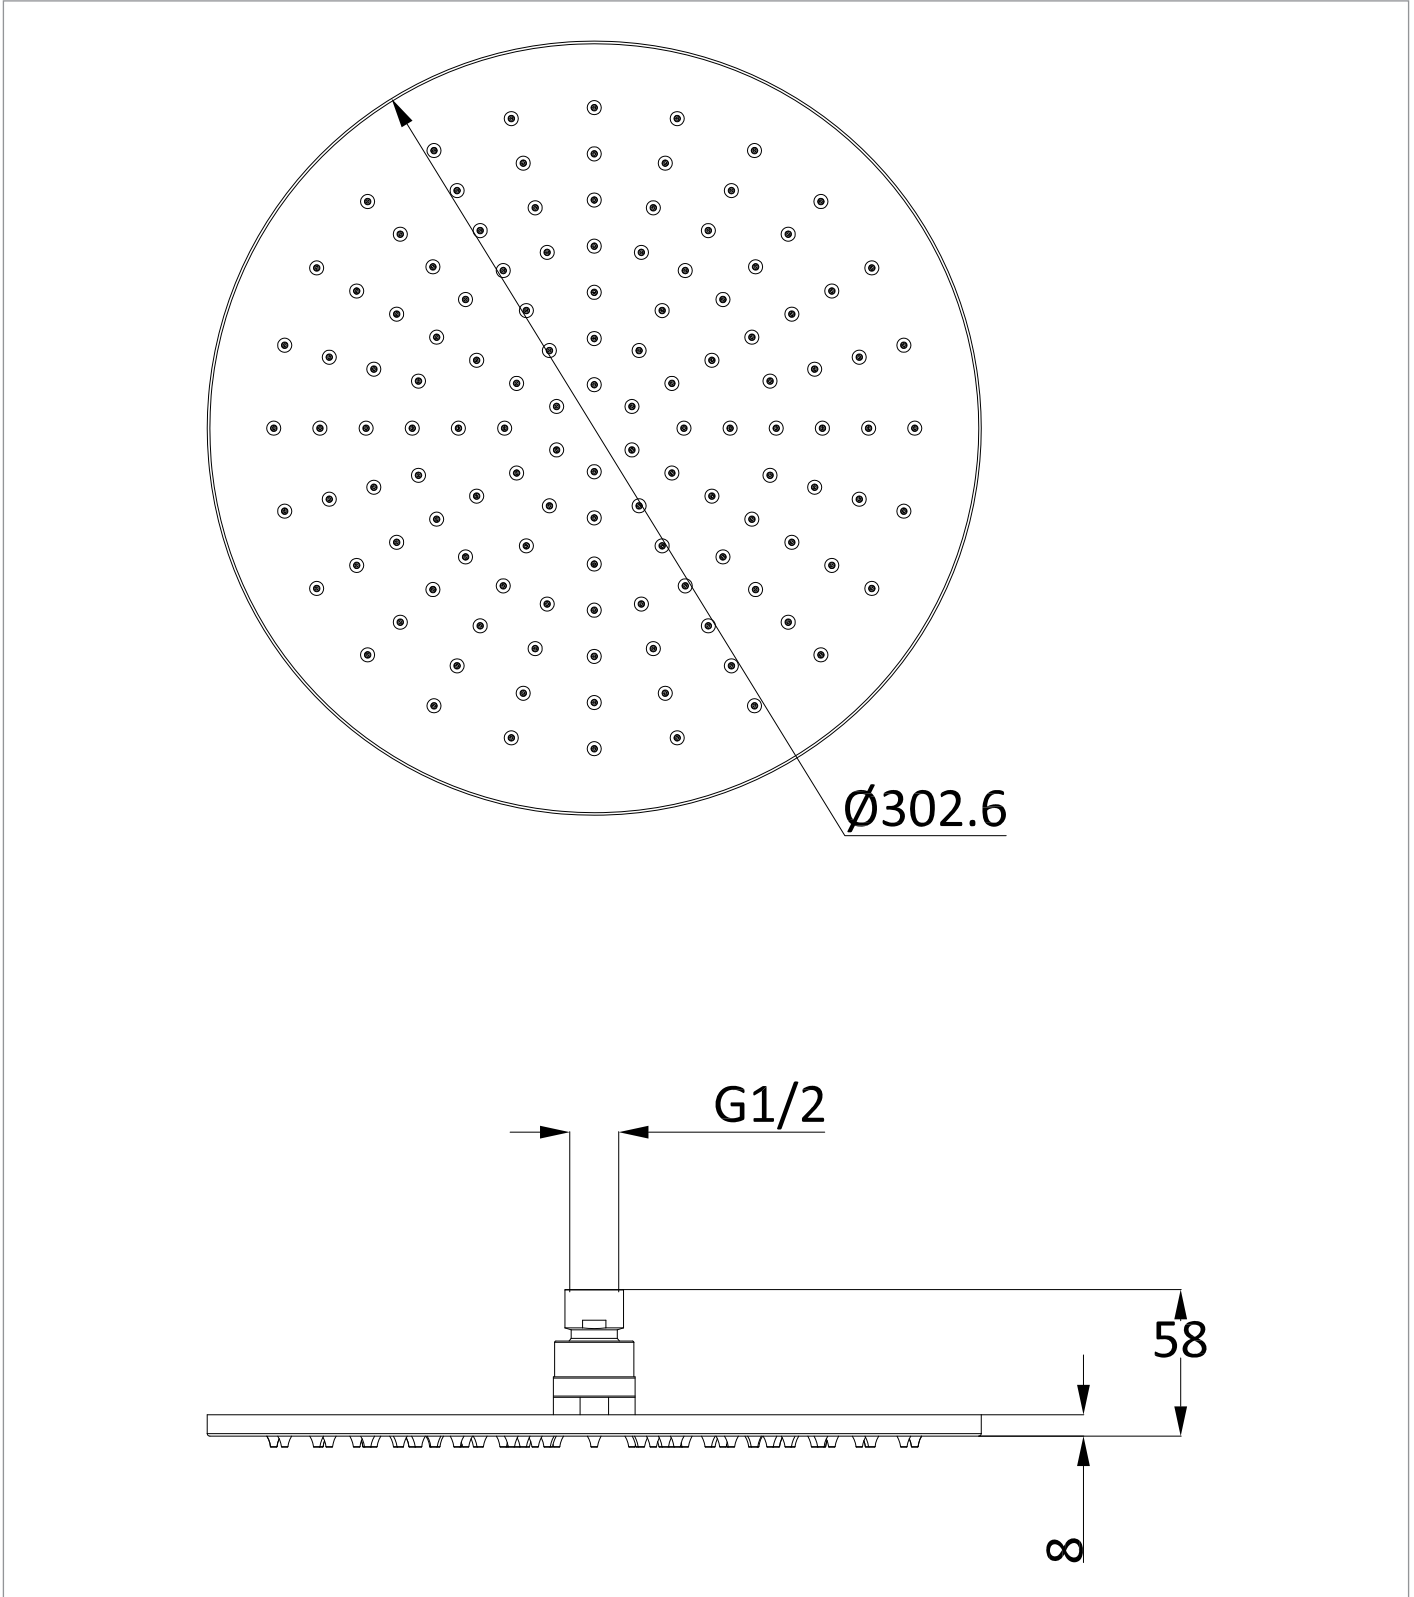

## WEBSITE LINK

[Click Here](#)

CATEGORY	Brassware
WARRANTY DETAILS	15 Years
COLOUR	Matt Black
FINISH APPLICATION	Immersion Plating
PRIMARY MATERIAL	Brass
INSTALL TYPE	Wall Mounted/Ceiling Mounted
PRODUCT WIDTH MM	300
PRODUCT HEIGHT MM	58
PRODUCT NET WEIGHT KG	2.4
MINIMUM PRESSURE (BAR)	0.5
MAX WORKING PRESSURE (BAR)	5

## TECHNICAL DIMENSIONS

Dimensions in mm unless otherwise specified.

Tolerances (per material type) apply.