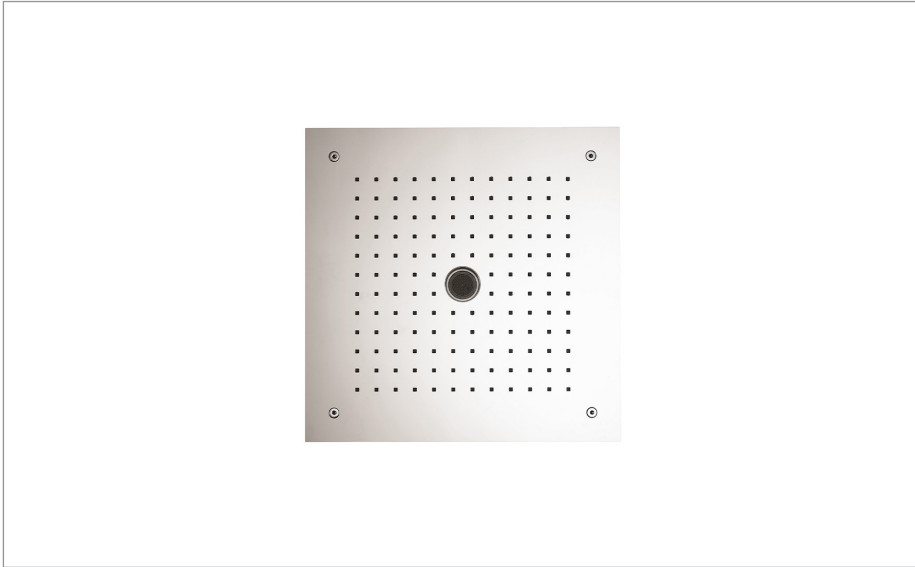

PRODUCT DATA SHEET

PRODUCT CODE

PRO380C

RANGE

MPRO

DESCRIPTION

MPRO Stream 380 x 380 Recessed Shower Head Chrome

WEBSITE LINK

[Click Here](#)

CATEGORY	Brassware
WARRANTY DETAILS	15 Years
COLOUR	Chrome
FINISH APPLICATION	Polished
PRIMARY MATERIAL	304 Stainless Steel
INSTALL TYPE	Ceiling Mounted
PRODUCT WIDTH MM	380
PRODUCT HEIGHT MM	2
PRODUCT LENGTH MM	380
PRODUCT DEPTH MM	60
PRODUCT NET WEIGHT KG	7.2
MINIMUM PRESSURE (BAR)	1
MAX WORKING PRESSURE (BAR)	5