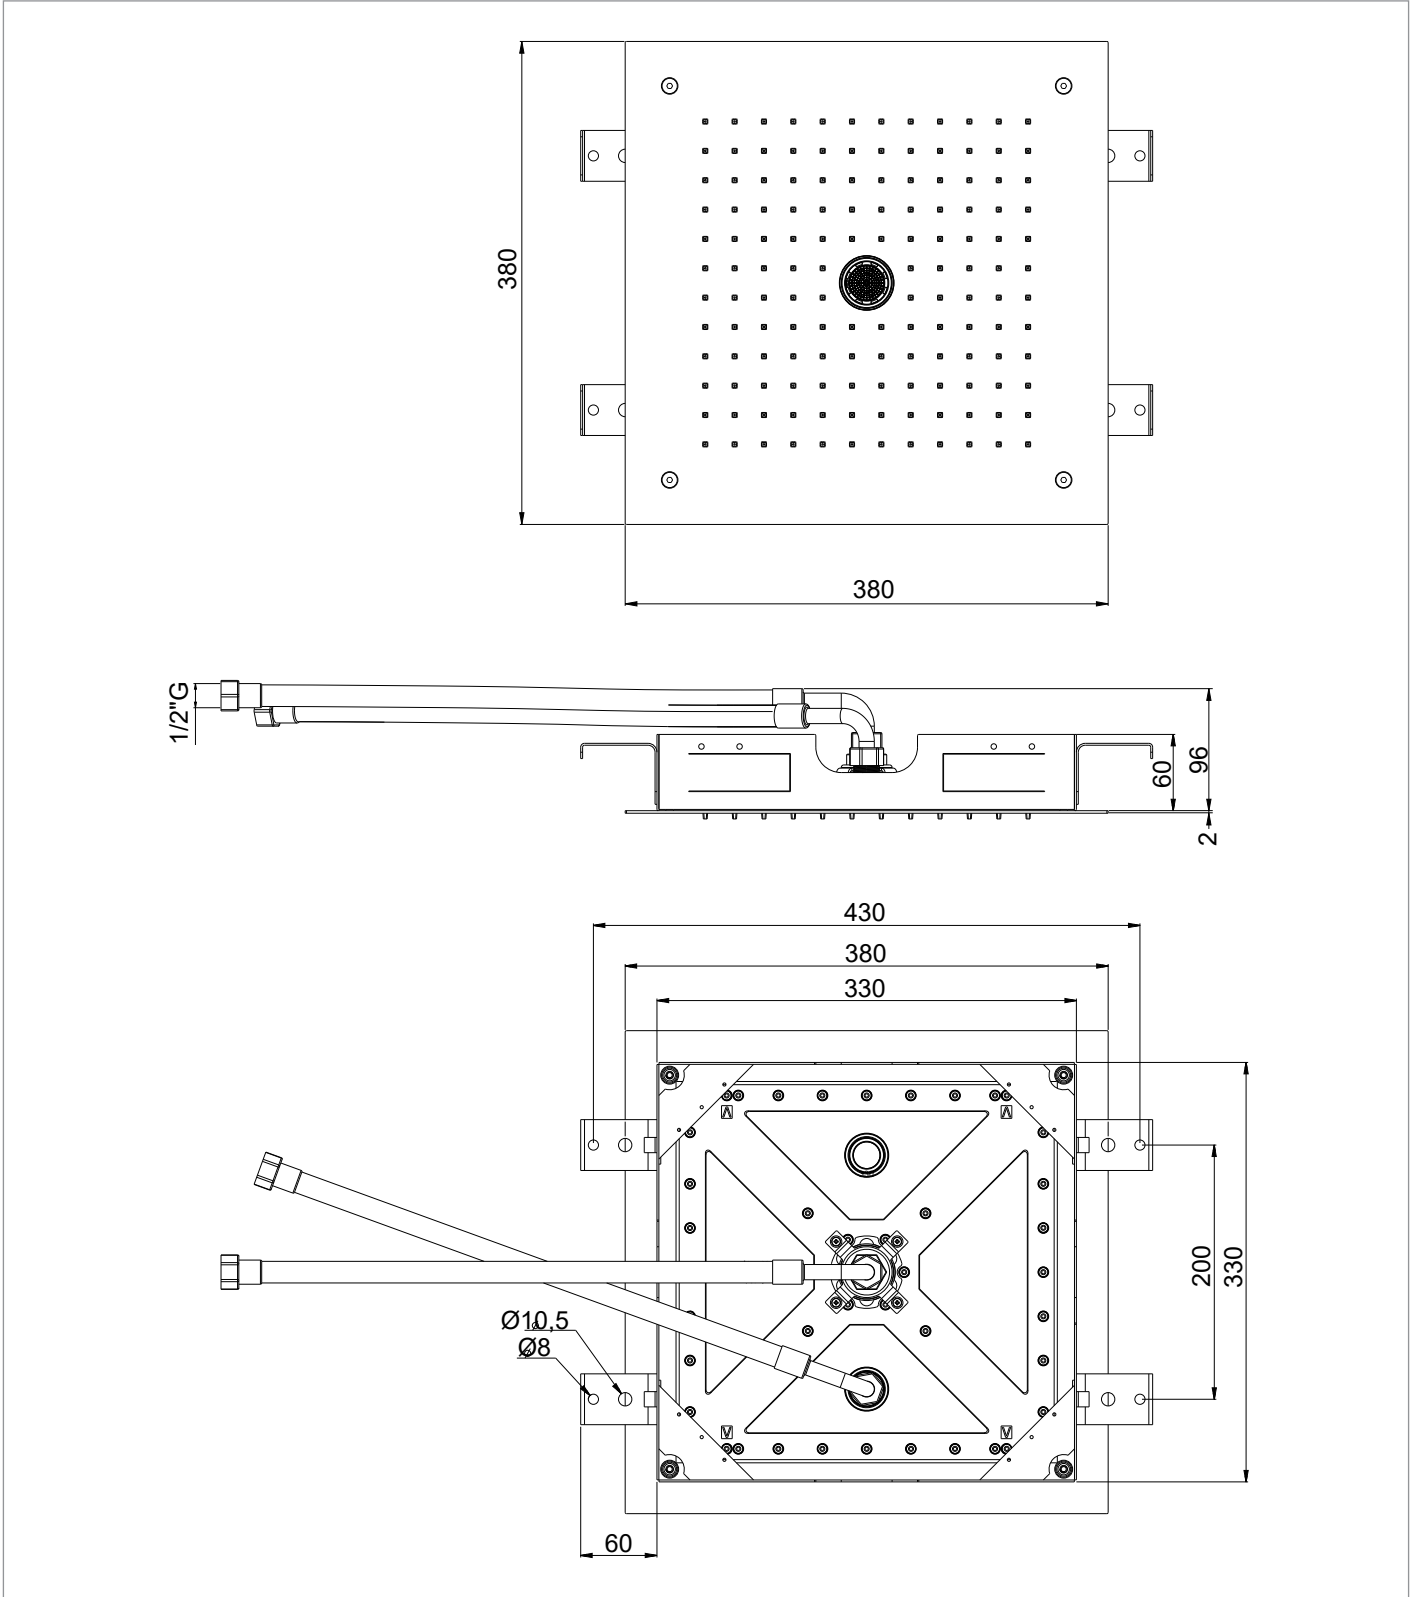

PRODUCT DATA SHEET

PRODUCT CODE

PRO380C

RANGE

MPRO

DESCRIPTION

MPRO Stream 380 x 380 Recessed Shower Head Chrome

WEBSITE LINK

[Click Here](#)

CATEGORY	Brassware
WARRANTY DETAILS	15 Years
COLOUR	Chrome
FINISH APPLICATION	Polished
PRIMARY MATERIAL	304 Stainless Steel
INSTALL TYPE	Ceiling Mounted
PRODUCT WIDTH MM	380
PRODUCT HEIGHT MM	2
PRODUCT LENGTH MM	380
PRODUCT DEPTH MM	60
PRODUCT NET WEIGHT KG	7.2
MINIMUM PRESSURE (BAR)	1
MAX WORKING PRESSURE (BAR)	5

STANDARDS	EN 1112:2008
NUMBER OF OUTLETS	2
NUMBER OF FUNCTIONS	2
INLET CONNECTIONS THREAD	G1/2"
OUTLET CONNECTIONS THREAD	G1/2"

PRESSURE (BAR)	0.2	0.5	1	2	3	4	5
PRIMARY FLOWRATE			19.1	21.2	20.8	20.8	21.6
HANDSET FLOWRATE							
MASSAGE FLOW RATE							
AIR FLOW RATE							
WIRE FLOW RATE							
WATERFALL FLOW RATE			10.1	12.3	12.5	12.1	11.4
MIST FLOW RATE							
HANDSPRAY FLOW RATE							

TECHNICAL DIMENSIONS

Dimensions in mm unless otherwise specified.

Tolerances (per material type) apply.

SPARES LIST

Only the parts labelled are available as spares.

--