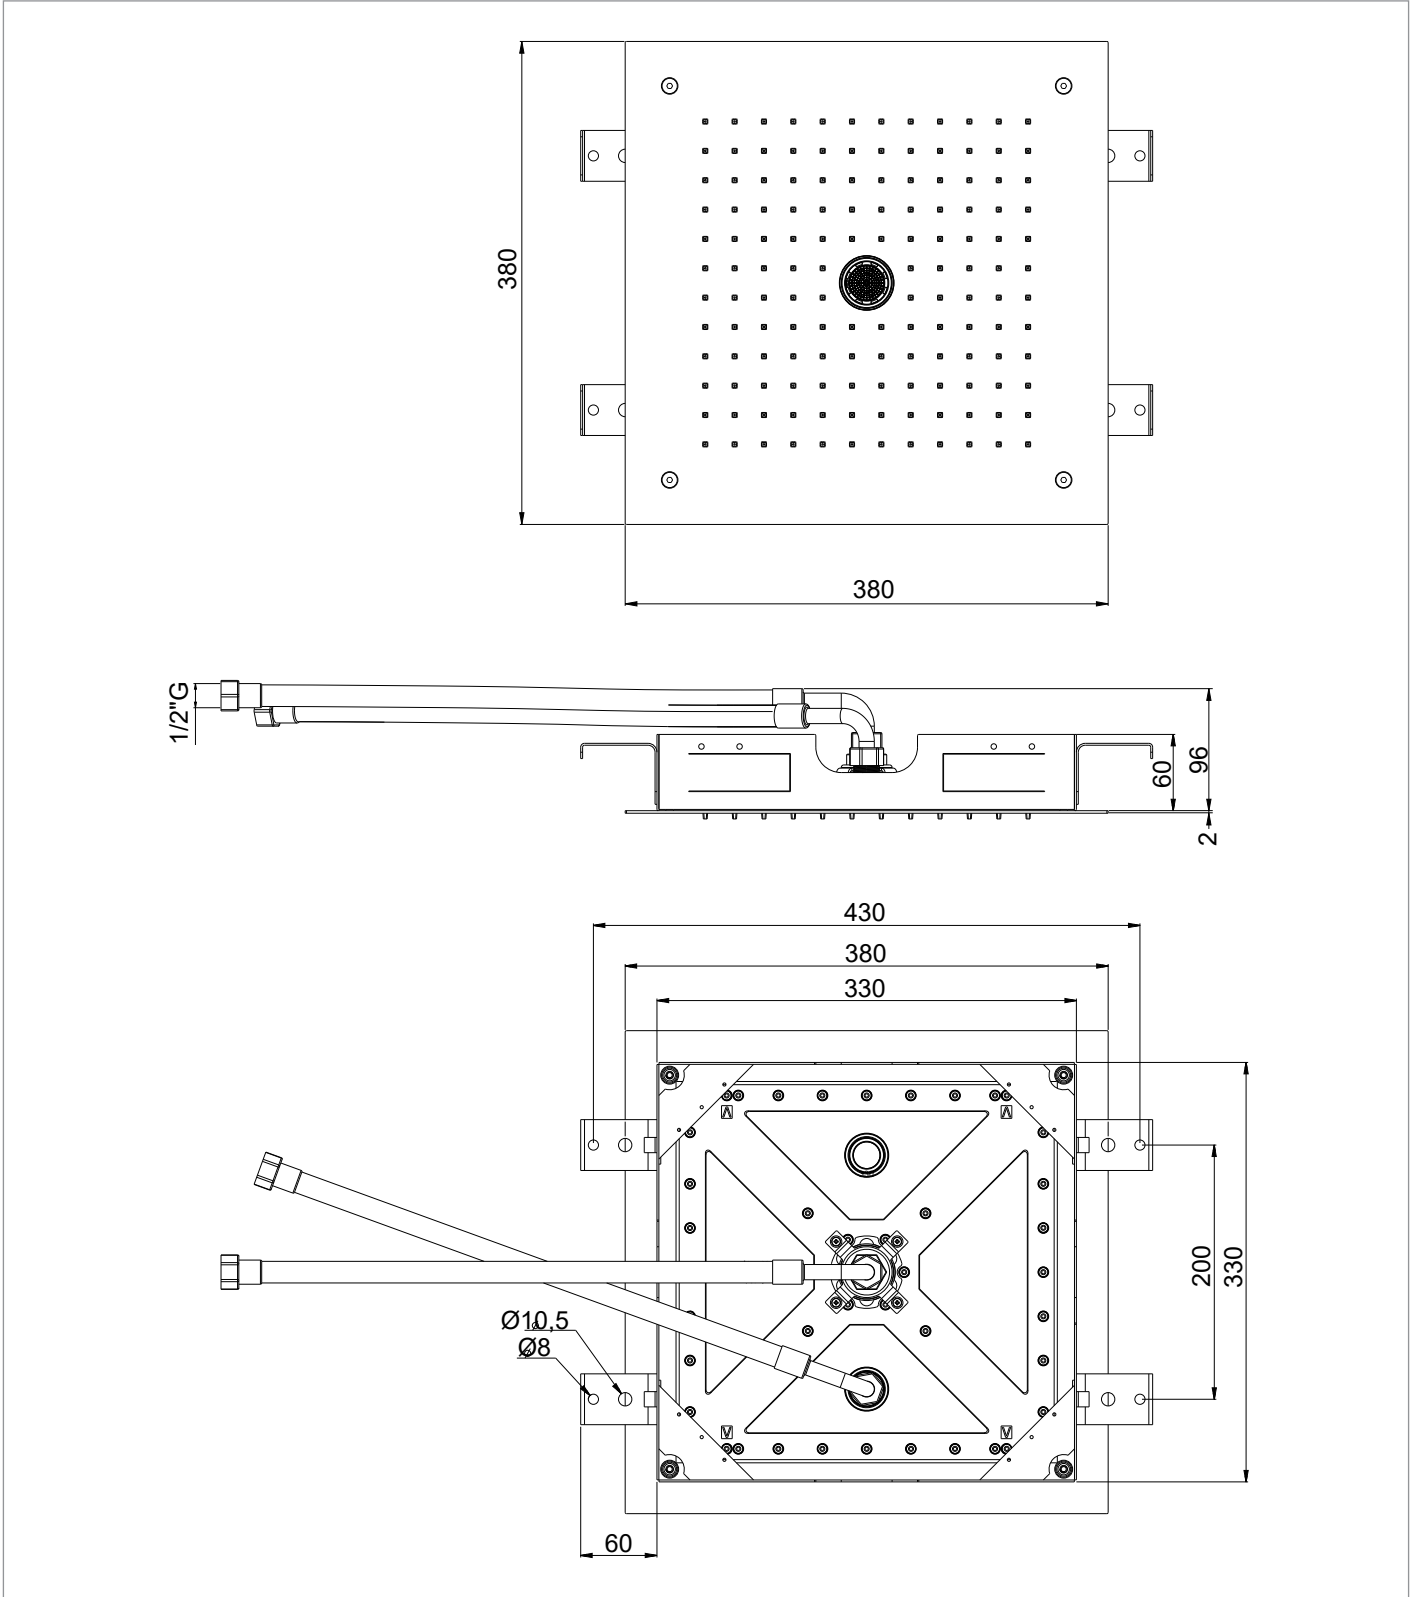

## DESCRIPTION

MPRO Stream 380 x 380 Recessed Shower Head Brushed Brass

## WEBSITE LINK

[Click Here](#)

CATEGORY	Brassware
WARRANTY DETAILS	15 Years
COLOUR	Brushed Brass
FINISH APPLICATION	PVD
PRIMARY MATERIAL	304 Stainless Steel
INSTALL TYPE	Ceiling Mounted
PRODUCT WIDTH MM	380
PRODUCT HEIGHT MM	2
PRODUCT LENGTH MM	380
PRODUCT DEPTH MM	60
PRODUCT NET WEIGHT KG	7.2
MINIMUM PRESSURE (BAR)	1
MAX WORKING PRESSURE (BAR)	5

STANDARDS	EN 1112:2008
NUMBER OF OUTLETS	2
NUMBER OF FUNCTIONS	2
INLET CONNECTIONS THREAD	G1/2"
OUTLET CONNECTIONS THREAD	G1/2"

PRESSURE (BAR)	0.2	0.5	1	2	3	4	5
PRIMARY FLOWRATE			19.1	21.2	20.8	20.8	21.6
HANDSET FLOWRATE							
MASSAGE FLOW RATE							
AIR FLOW RATE							
WIRE FLOW RATE							
WATERFALL FLOW RATE			10.1	12.3	12.5	12.1	11.4
MIST FLOW RATE							
HANDSPRAY FLOW RATE							

## TECHNICAL DIMENSIONS

Dimensions in mm unless otherwise specified.

Tolerances (per material type) apply.