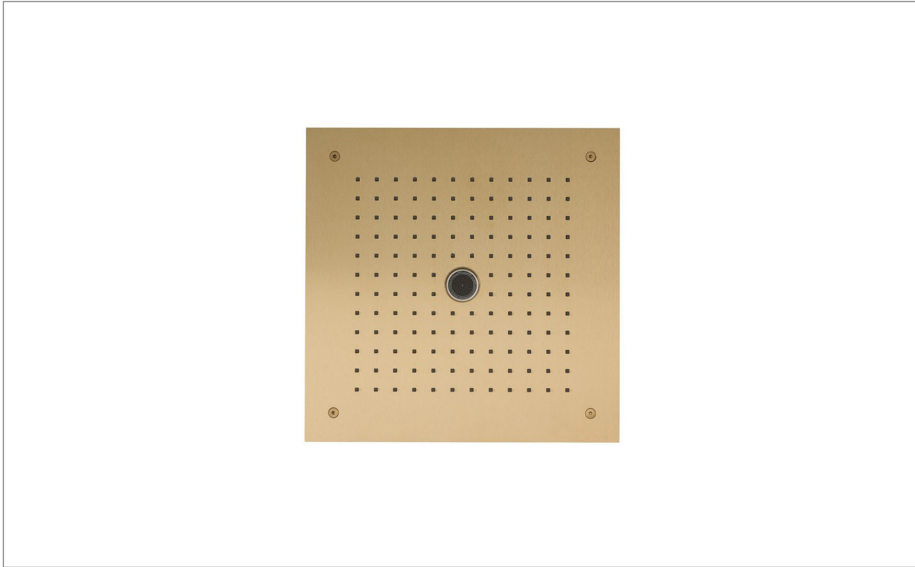

## PRODUCT CODE

PRO380F

## DESCRIPTION

MPRO Stream 380 x 380 Recessed Shower Head Brushed Brass

## WEBSITE LINK

[Click Here](#)

CATEGORY	Brassware
WARRANTY DETAILS	15 Years
COLOUR	Brushed Brass
FINISH APPLICATION	PVD
PRIMARY MATERIAL	304 Stainless Steel
INSTALL TYPE	Ceiling Mounted
PRODUCT WIDTH MM	380
PRODUCT HEIGHT MM	2
PRODUCT LENGTH MM	380
PRODUCT DEPTH MM	60
PRODUCT NET WEIGHT KG	7.2
MINIMUM PRESSURE (BAR)	1
MAX WORKING PRESSURE (BAR)	5