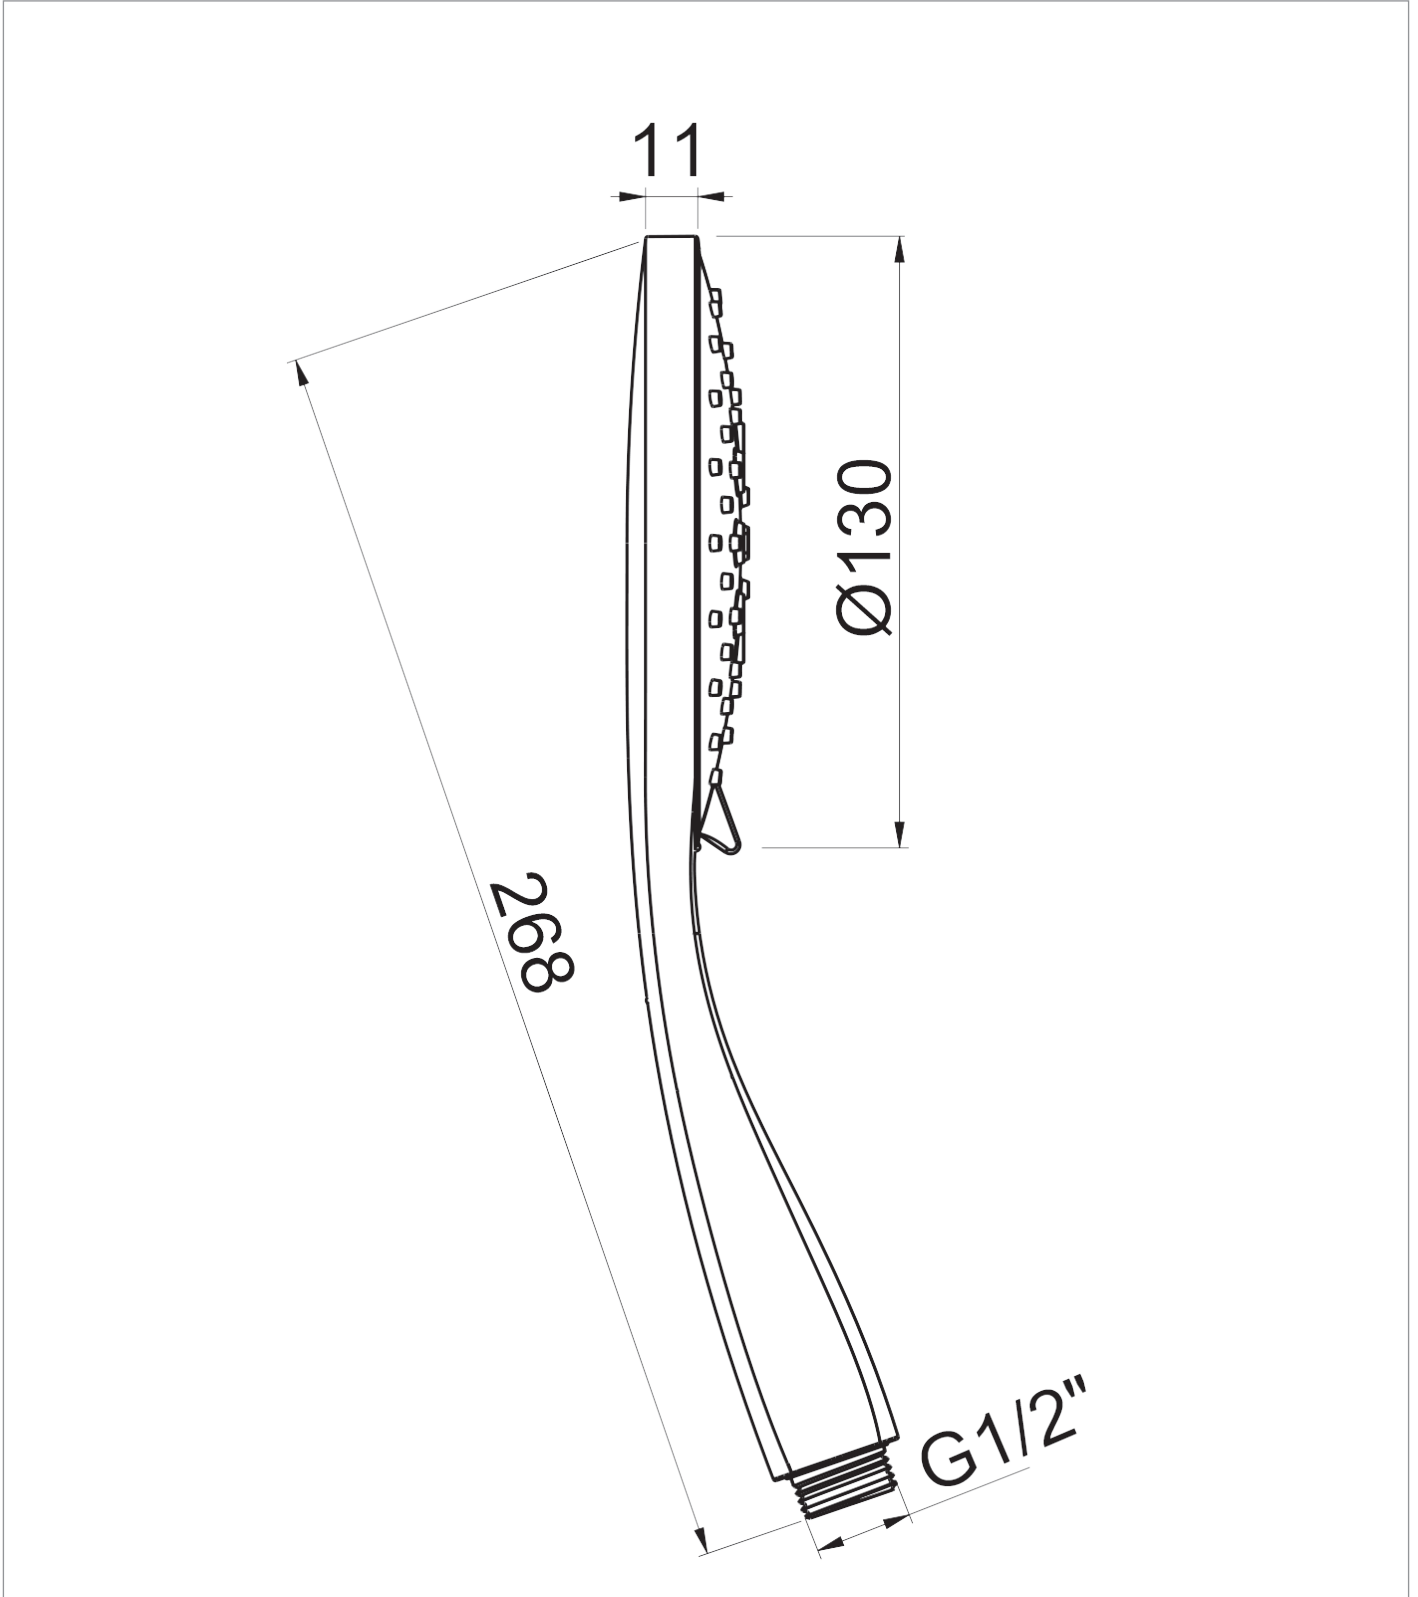

PRODUCT DATA SHEET

PRODUCT CODE

PRO633F

RANGE

MPRO

DESCRIPTION

MPRO Multi Handset 130mm Brushed Brass

WEBSITE LINK

[Click Here](#)

CATEGORY	Brassware
WARRANTY DETAILS	15 Years
COLOUR	Brushed Brass
FINISH APPLICATION	PVD
PRIMARY MATERIAL	ABS
INSTALL TYPE	Wall Mounted
PRODUCT WIDTH MM	130
PRODUCT HEIGHT MM	50
PRODUCT LENGTH MM	268
PRODUCT DEPTH MM	11
PRODUCT NET WEIGHT KG	0.48
MINIMUM PRESSURE (BAR)	0.5
MAX WORKING PRESSURE (BAR)	5

STANDARDS	EN 1112:2008
NUMBER OF OUTLETS	1
NUMBER OF FUNCTIONS	1
INLET CONNECTIONS THREAD	G1/2"
OUTLET CONNECTIONS THREAD	G1/2"
FLOW REGULATOR	CART

PRESSURE (BAR)	0.2	0.5	1	2	3	4	5
PRIMARY FLOWRATE		6.3	9.2	13.1	16.1	18.6	20.7
HANDSET FLOWRATE							
MASSAGE FLOW RATE		3.3	4.7	6.7	8.3	9.5	10.6
AIR FLOW RATE		3.3	4.7	6.7	8.3	9.5	10.6
WIRE FLOW RATE							
WATERFALL FLOW RATE							
MIST FLOW RATE							
HANDSPRAY FLOW RATE							

TECHNICAL DIMENSIONS

Dimensions in mm unless otherwise specified.

Tolerances (per material type) apply.

SPARES LIST

Only the parts labelled are available as spares.

--