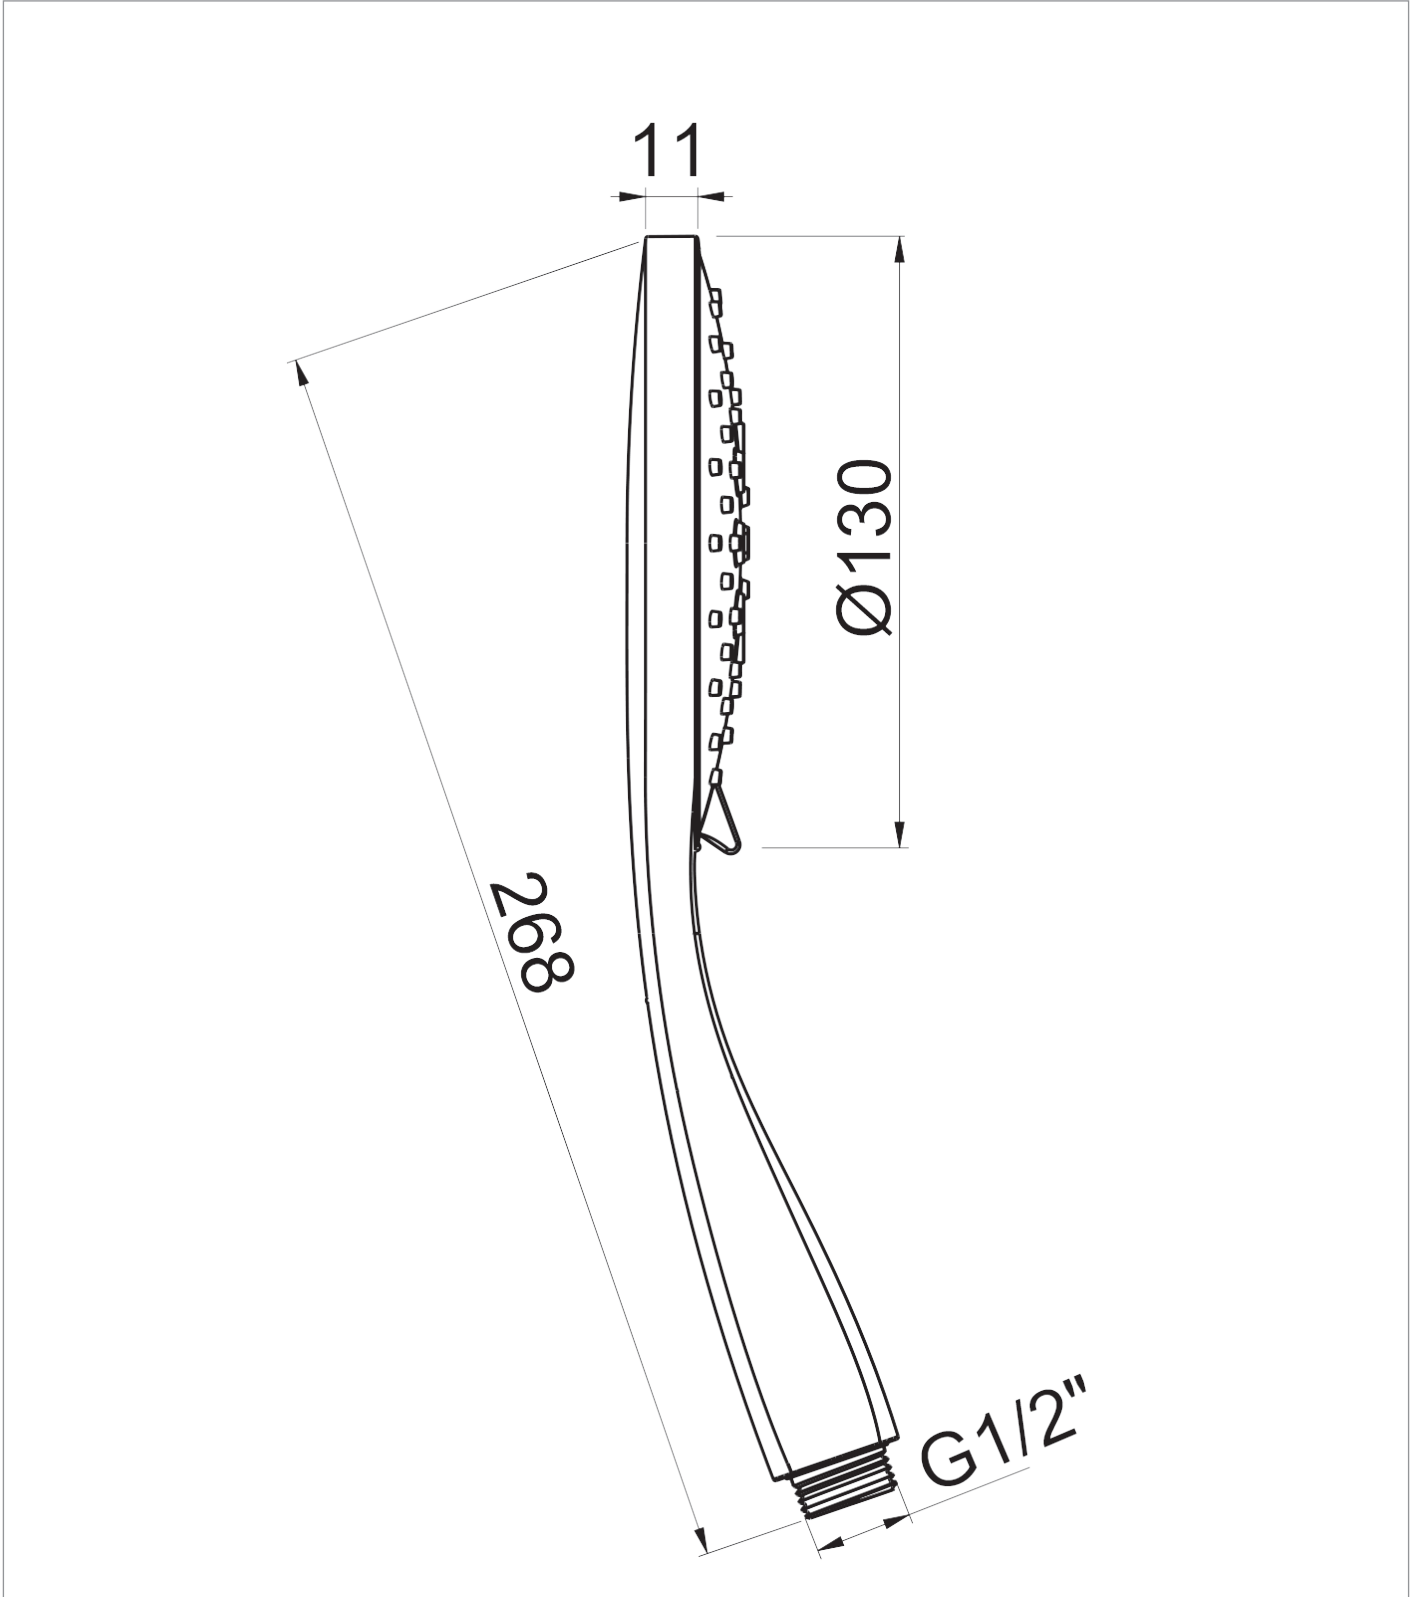

PRODUCT DATA SHEET

PRODUCT CODE

PRO633F

RANGE

MPRO

DESCRIPTION

MPRO Multi Handset 130mm Brushed Brass

WEBSITE LINK

[Click Here](#)

CATEGORY	Brassware
WARRANTY DETAILS	15 Years
COLOUR	Brushed Brass
FINISH APPLICATION	PVD
PRIMARY MATERIAL	ABS
INSTALL TYPE	Wall Mounted
PRODUCT WIDTH MM	130
PRODUCT HEIGHT MM	50
PRODUCT LENGTH MM	268
PRODUCT DEPTH MM	11
PRODUCT NET WEIGHT KG	0.48
MINIMUM PRESSURE (BAR)	0.5
MAX WORKING PRESSURE (BAR)	5

STANDARDS	EN 1112:2008
NUMBER OF OUTLETS	1
NUMBER OF FUNCTIONS	1
INLET CONNECTIONS THREAD	G1/2"
OUTLET CONNECTIONS THREAD	G1/2"
FLOW REGULATOR	CART

PRESSURE (BAR)	0.2	0.5	1	2	3	4	5
PRIMARY FLOWRATE		6.3	9.2	13.1	16.1	18.6	20.7
HANDSET FLOWRATE							
MASSAGE FLOW RATE		3.3	4.7	6.7	8.3	9.5	10.6
AIR FLOW RATE		3.3	4.7	6.7	8.3	9.5	10.6
WIRE FLOW RATE							
WATERFALL FLOW RATE							
MIST FLOW RATE							
HANDSPRAY FLOW RATE							

TECHNICAL DIMENSIONS

Dimensions in mm unless otherwise specified.

Tolerances (per material type) apply.

SPARES LIST

Only the parts labelled are available as spares.

NO SPARES AVAILABLE