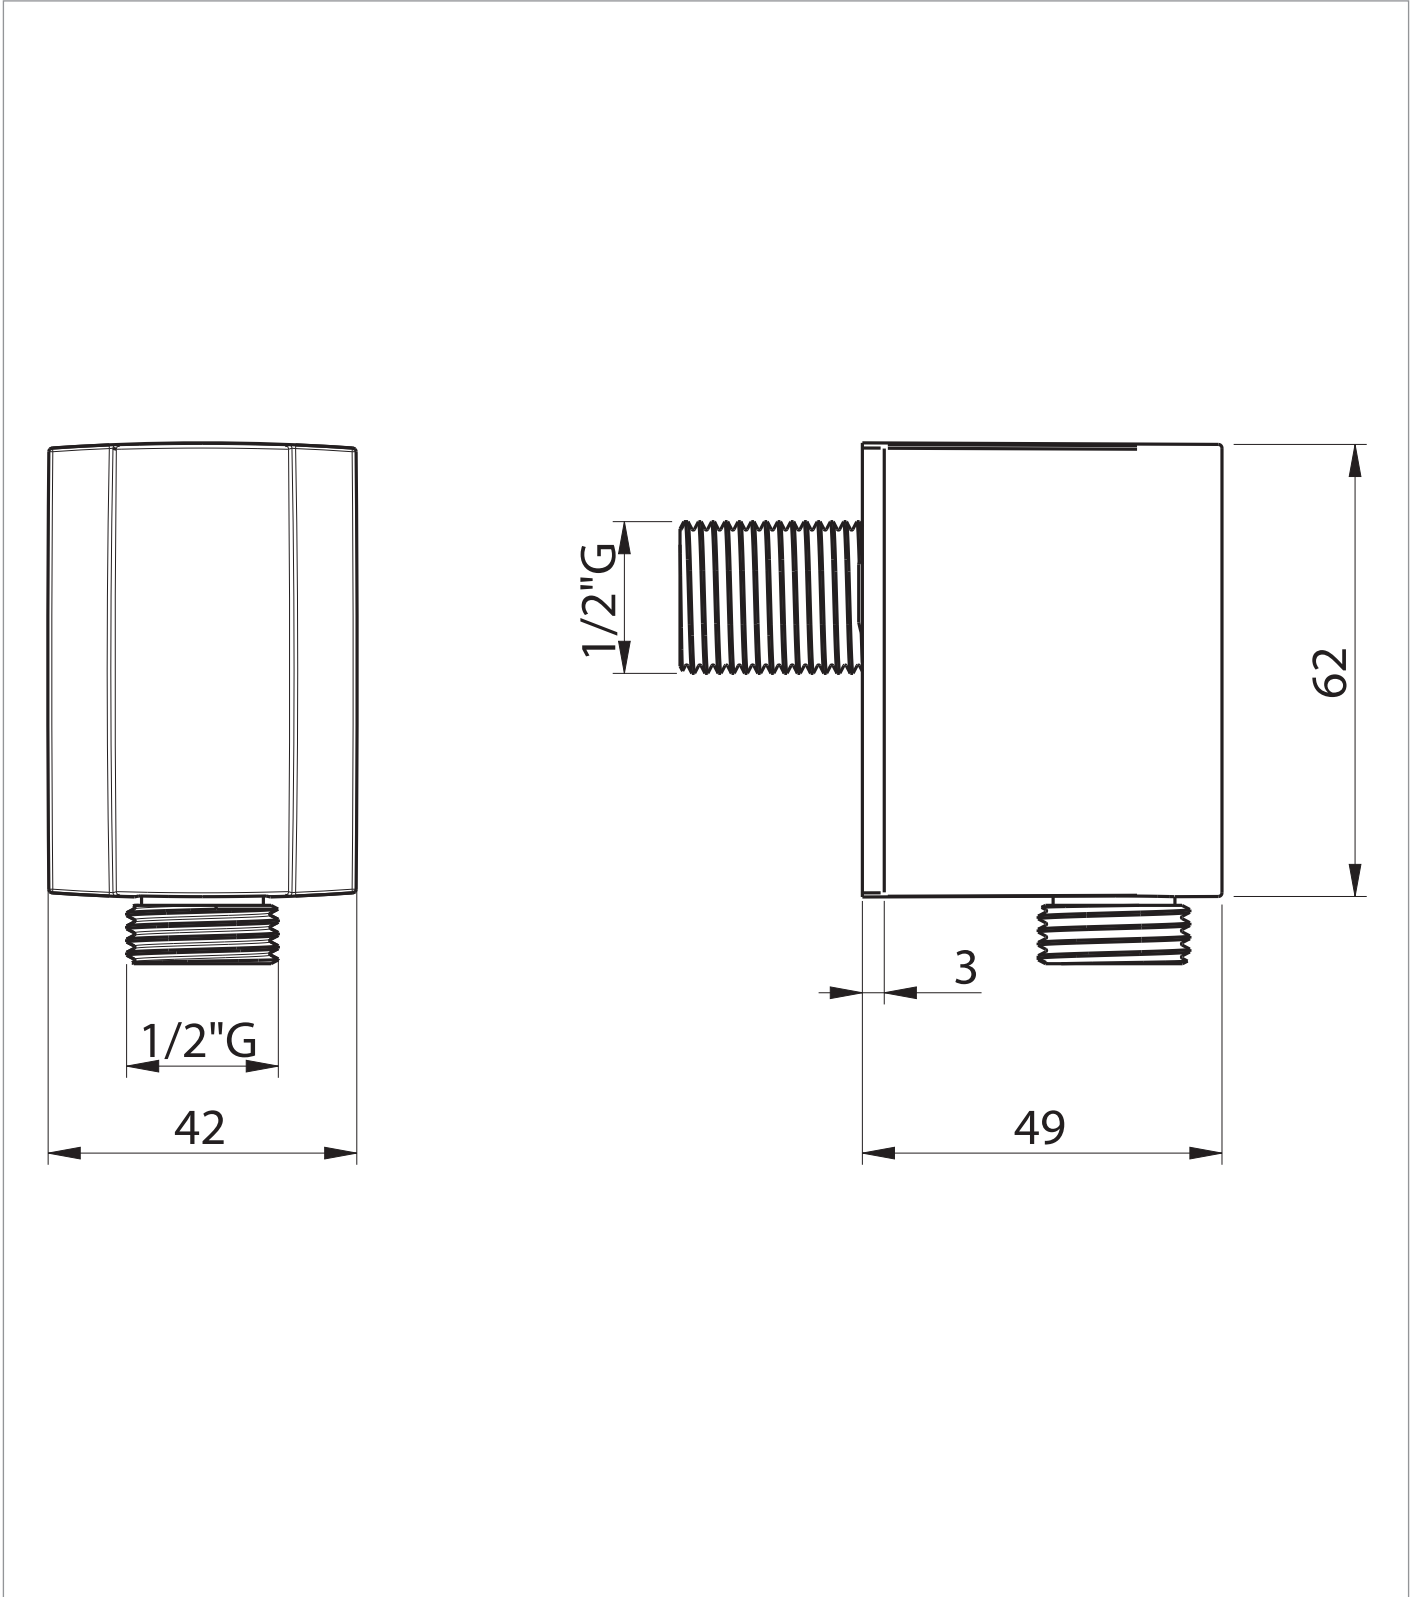

[Click Here](#)

CATEGORY	Brassware
WARRANTY DETAILS	15 Years
COLOUR	Brushed Brass
FINISH APPLICATION	PVD
PRIMARY MATERIAL	ABS
INSTALL TYPE	Wall Mounted
PRODUCT WIDTH MM	42
PRODUCT HEIGHT MM	62
PRODUCT DEPTH MM	49
PRODUCT NET WEIGHT KG	0.1

NUMBER OF OUTLETS	1
NUMBER OF FUNCTIONS	1
INLET CONNECTIONS THREAD	G1/2"
OUTLET CONNECTIONS THREAD	G1/2"

PRESSURE (BAR)	0.2	0.5	1	2	3	4	5
PRIMARY FLOWRATE							
HANDSET FLOWRATE							
MASSAGE FLOW RATE							
AIR FLOW RATE							
WIRE FLOW RATE							
WATERFALL FLOW RATE							
MIST FLOW RATE							
HANDSPRAY FLOW RATE							

TECHNICAL DIMENSIONS

Dimensions in mm unless otherwise specified.

Tolerances (per material type) apply.

SPARES LIST

Only the parts labelled are available as spares.

--