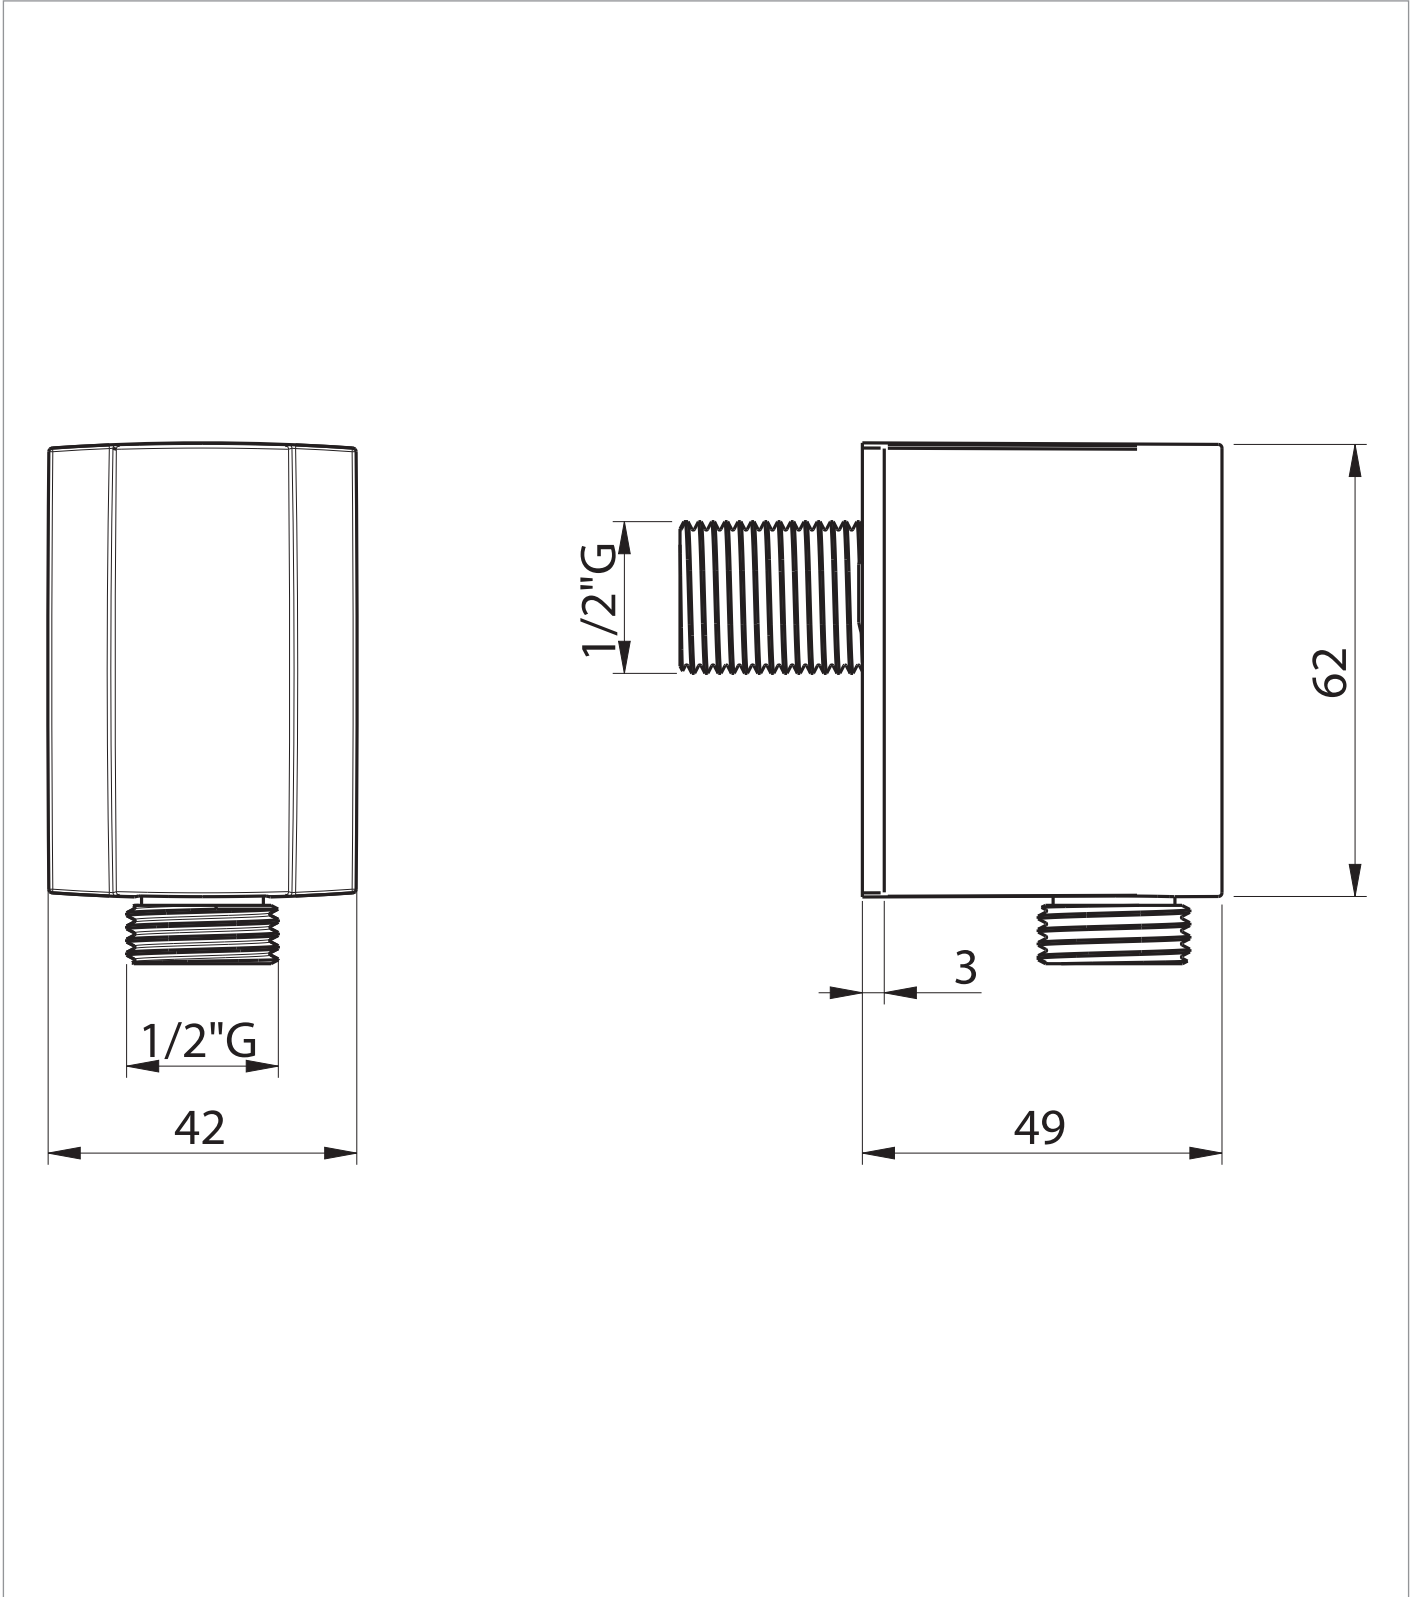

[Click Here](#)

CATEGORY	Brassware
WARRANTY DETAILS	15 Years
COLOUR	Brushed Brass
FINISH APPLICATION	PVD
PRIMARY MATERIAL	ABS
INSTALL TYPE	Wall Mounted
PRODUCT WIDTH MM	42
PRODUCT HEIGHT MM	62
PRODUCT DEPTH MM	49
PRODUCT NET WEIGHT KG	0.1

NUMBER OF OUTLETS	1
NUMBER OF FUNCTIONS	1
INLET CONNECTIONS THREAD	G1/2"
OUTLET CONNECTIONS THREAD	G1/2"

PRESSURE (BAR)	0.2	0.5	1	2	3	4	5
PRIMARY FLOWRATE							
HANDSET FLOWRATE							
MESSAGE FLOW RATE							
AIR FLOW RATE							
WIRE FLOW RATE							
WATERFALL FLOW RATE							
MIST FLOW RATE							
HANDSPRAY FLOW RATE							

TECHNICAL DIMENSIONS

Dimensions in mm unless otherwise specified.

Tolerances (per material type) apply.

SPARES LIST

Only the parts labelled are available as spares.

NO SPARES AVAILABLE