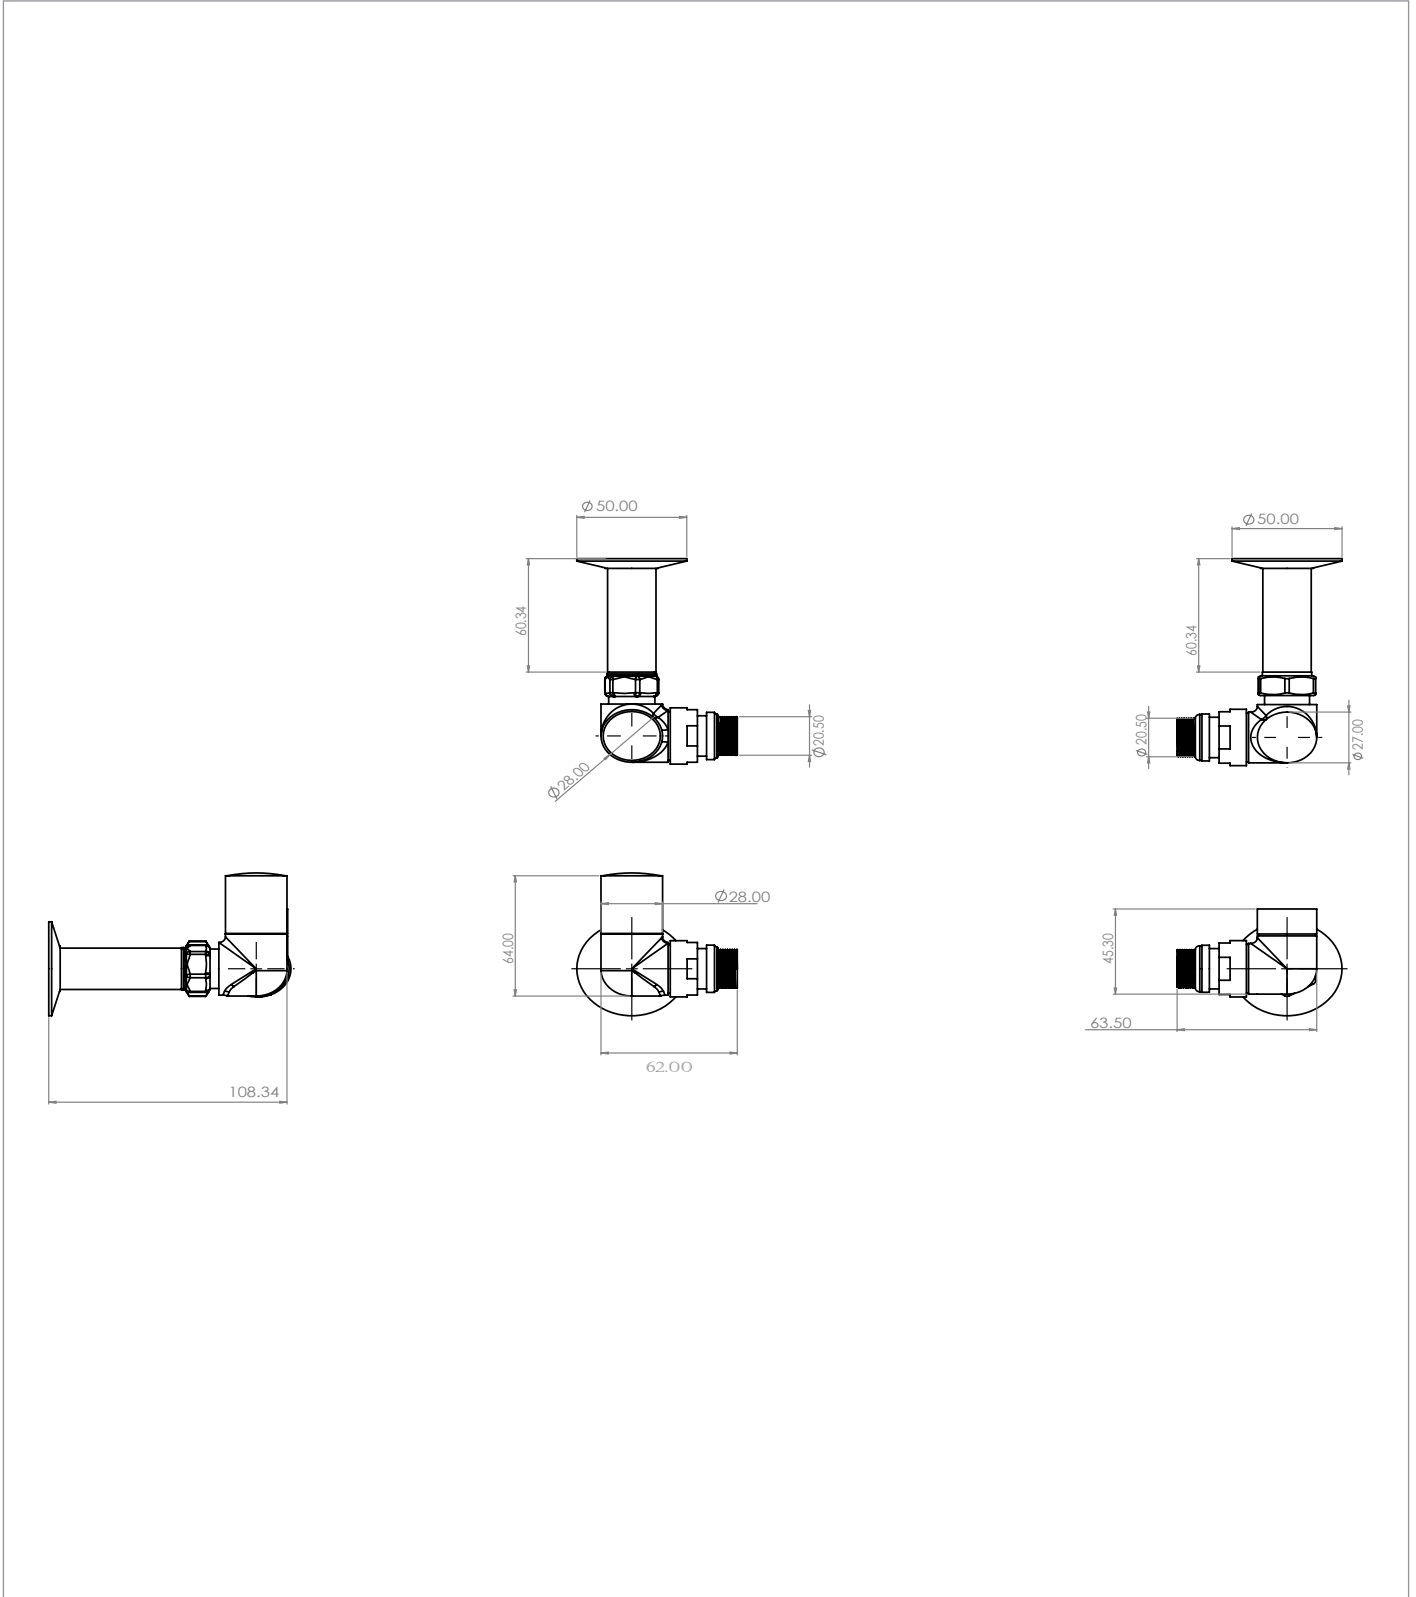

[Click Here](#)

CATEGORY	Heating
WARRANTY DETAILS	2 Years
COLOUR	Brushed Bronze
FINISH APPLICATION	PVD
PRIMARY MATERIAL	Brass
SECONDARY MATERIAL	Brass
PRODUCT WIDTH MM	70
PRODUCT LENGTH MM	90
PRODUCT DEPTH MM	108
PRODUCT NET WEIGHT KG	0.2

INLET CONNECTIONS THREAD HEATING	1/2"
MAX WORKING PRESSURE	3

TECHNICAL DIMENSIONS

Dimensions in mm unless otherwise specified.

Tolerances (per material type) apply.

SPARES LIST

Only the parts labelled are available as spares.