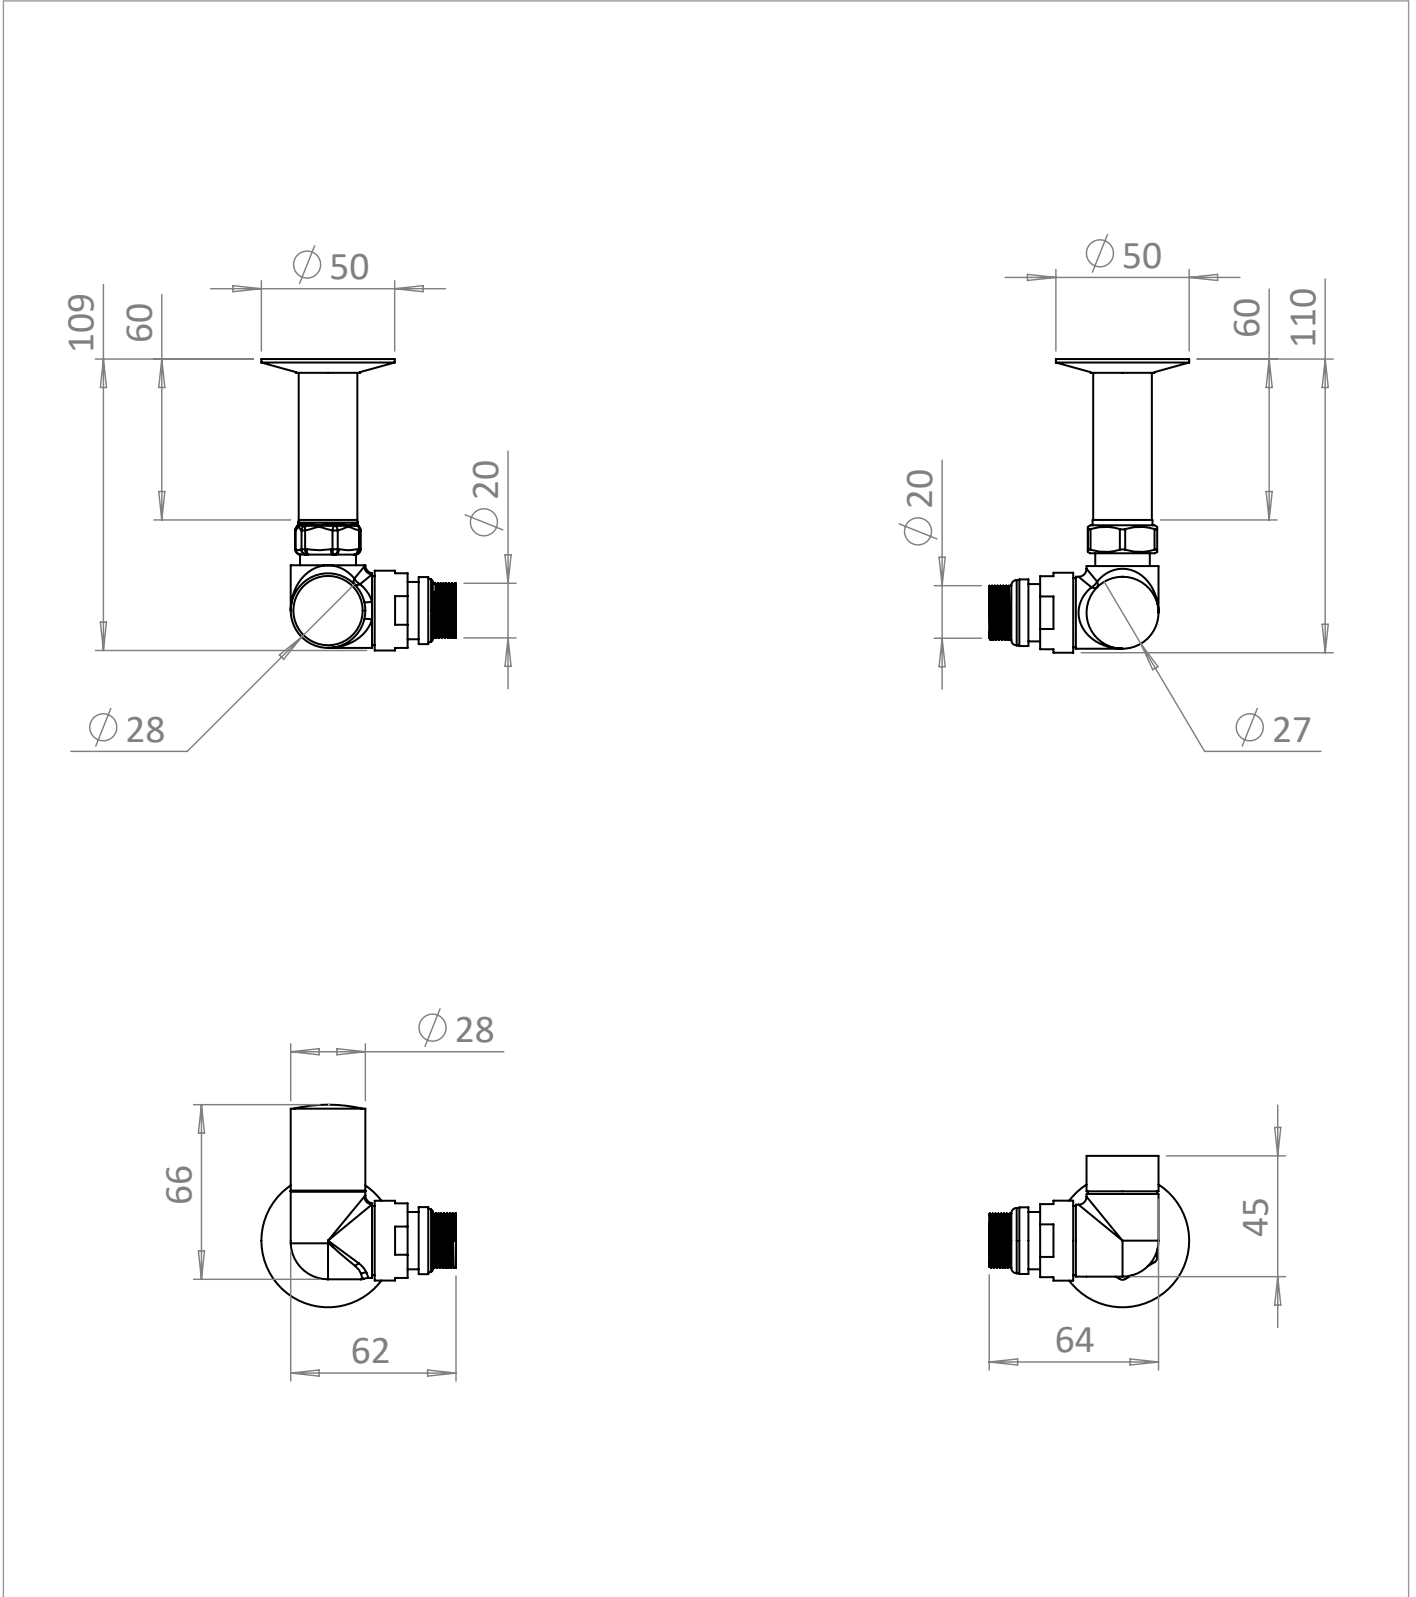

PRODUCT DATA SHEET

PRODUCT CODE

RADCORNERF

RANGE

Rad Valve

DESCRIPTION

MPRO Corner Rad Valve Brushed Brass

WEBSITE LINK

[Click Here](#)

CATEGORY	Heating
WARRANTY DETAILS	2 Years
COLOUR	Brushed Brass
FINISH APPLICATION	Immersion Plating
PRIMARY MATERIAL	Brass
SECONDARY MATERIAL	Brass
PRODUCT WIDTH MM	70
PRODUCT HEIGHT MM	45
PRODUCT LENGTH MM	109
PRODUCT NET WEIGHT KG	0.2

INLET CONNECTIONS THREAD HEATING	1/2"
MAX WORKING PRESSURE	3

TECHNICAL DIMENSIONS

Dimensions in mm unless otherwise specified.

Tolerances (per material type) apply.

SPARES LIST

Only the parts labelled are available as spares.