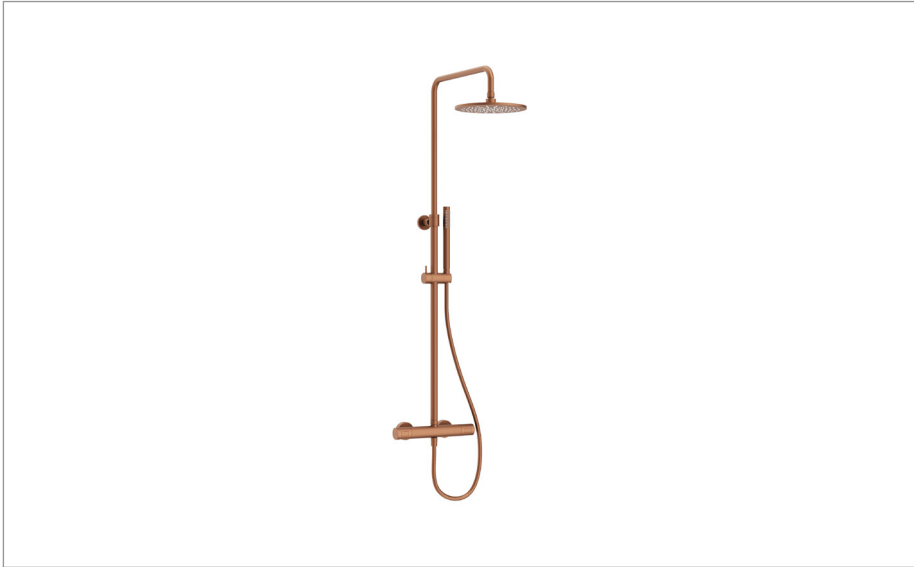

## PRODUCT CODE

RM531WBZ

## RANGE

Multivalve

## DESCRIPTION

Central Multifunction Shower Brushed Bronze

## WEBSITE LINK

[Click Here](#)

CATEGORY	Brassware
WARRANTY DETAILS	15 Years
COLOUR	Brushed Bronze
FINISH APPLICATION	PVD
PRIMARY MATERIAL	Brass
SECONDARY MATERIAL	Zinc
INSTALL TYPE	Wall Mounted
PRODUCT WIDTH MM	293
PRODUCT HEIGHT MM	1408
PRODUCT DEPTH MM	538
PRODUCT NET WEIGHT KG	14.5
MINIMUM PRESSURE (BAR)	1
MAX WORKING PRESSURE (BAR)	5