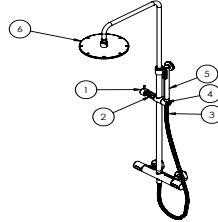

## TECHNICAL DIMENSIONS

Dimensions in mm unless otherwise specified.

Tolerances (per material type) apply.

## SPARES LIST

Only the parts labelled are available as spares.

NUMBER	PART CODE	DESCRIPTION
1	A018310208	Diverter Handle Brushed Bronze
	A018310207	Diverter Handle Slate
	A018310200	Diverter Handle Chrome RM531WC
	A018310203	Diverter Handle Brushed Brass RM531WF
	A018310202	Diverter Handle Stainless Steel Effect RM531WV
	A018310201	Diverter Handle Matt Black RM531WM
2	A018310508	Thermo cartridge with handle Brushed Bronze
	A018310507	Thermo cartridge with handle Slate
	A018310500	Thermo cartridge with handle Chrome RM531WC
	A018310503	Thermo cartridge with handle Brushed Brass RM531WF
	A018310502	Thermo cartridge with handle Stainless Steel Effect RM531WV
	A018310501	Thermo cartridge with handle Matt Black RM531WM
3	B20000208	Shower Hose Brushed Bronze
	B20000207	Shower Hose Slate
	B20000200	Shower Hose Chrome RM531WC
	B20000203	Shower Hose Brushed Brass RM531WF
	B20000201	Shower Hose Stainless Steel Effect
	B20000202	Shower Hose Matt Black RM531WM
4	C070001000407	Handset Holder Brushed Bronze
	C070001000406	Handset Holder Slate
	C070001000400	Handset Holder Chrome RM531WC
	C070001000404	Handset Holder Brushed Brass RM531WF
	C070001000405	Handset Holder Stainless Steel Effect RM531WV
	C070001000401	Handset Holder Matt Black RM531WM
5	C10002428	Handset Brushed Bronze
	C10002427	Handset Slate
	C10002400	Handset Chrome RM531WC
	C10002411	Handset Brushed Brass RM531WF
	C10002401	Handset Stainless Steel Effect RM531WV
	C10002403	Handset Matt Black RM531WM
6	C06011000	Shower Head Chrome
	C06011001	Shower Head Brushed Brass
	C06011003	Shower Head Stainless Steel Effect
	C06011002	Shower Head Black Matt
	C06011005	Shower Head RM531WBZ
	C06011004	Shower Head RM531WT