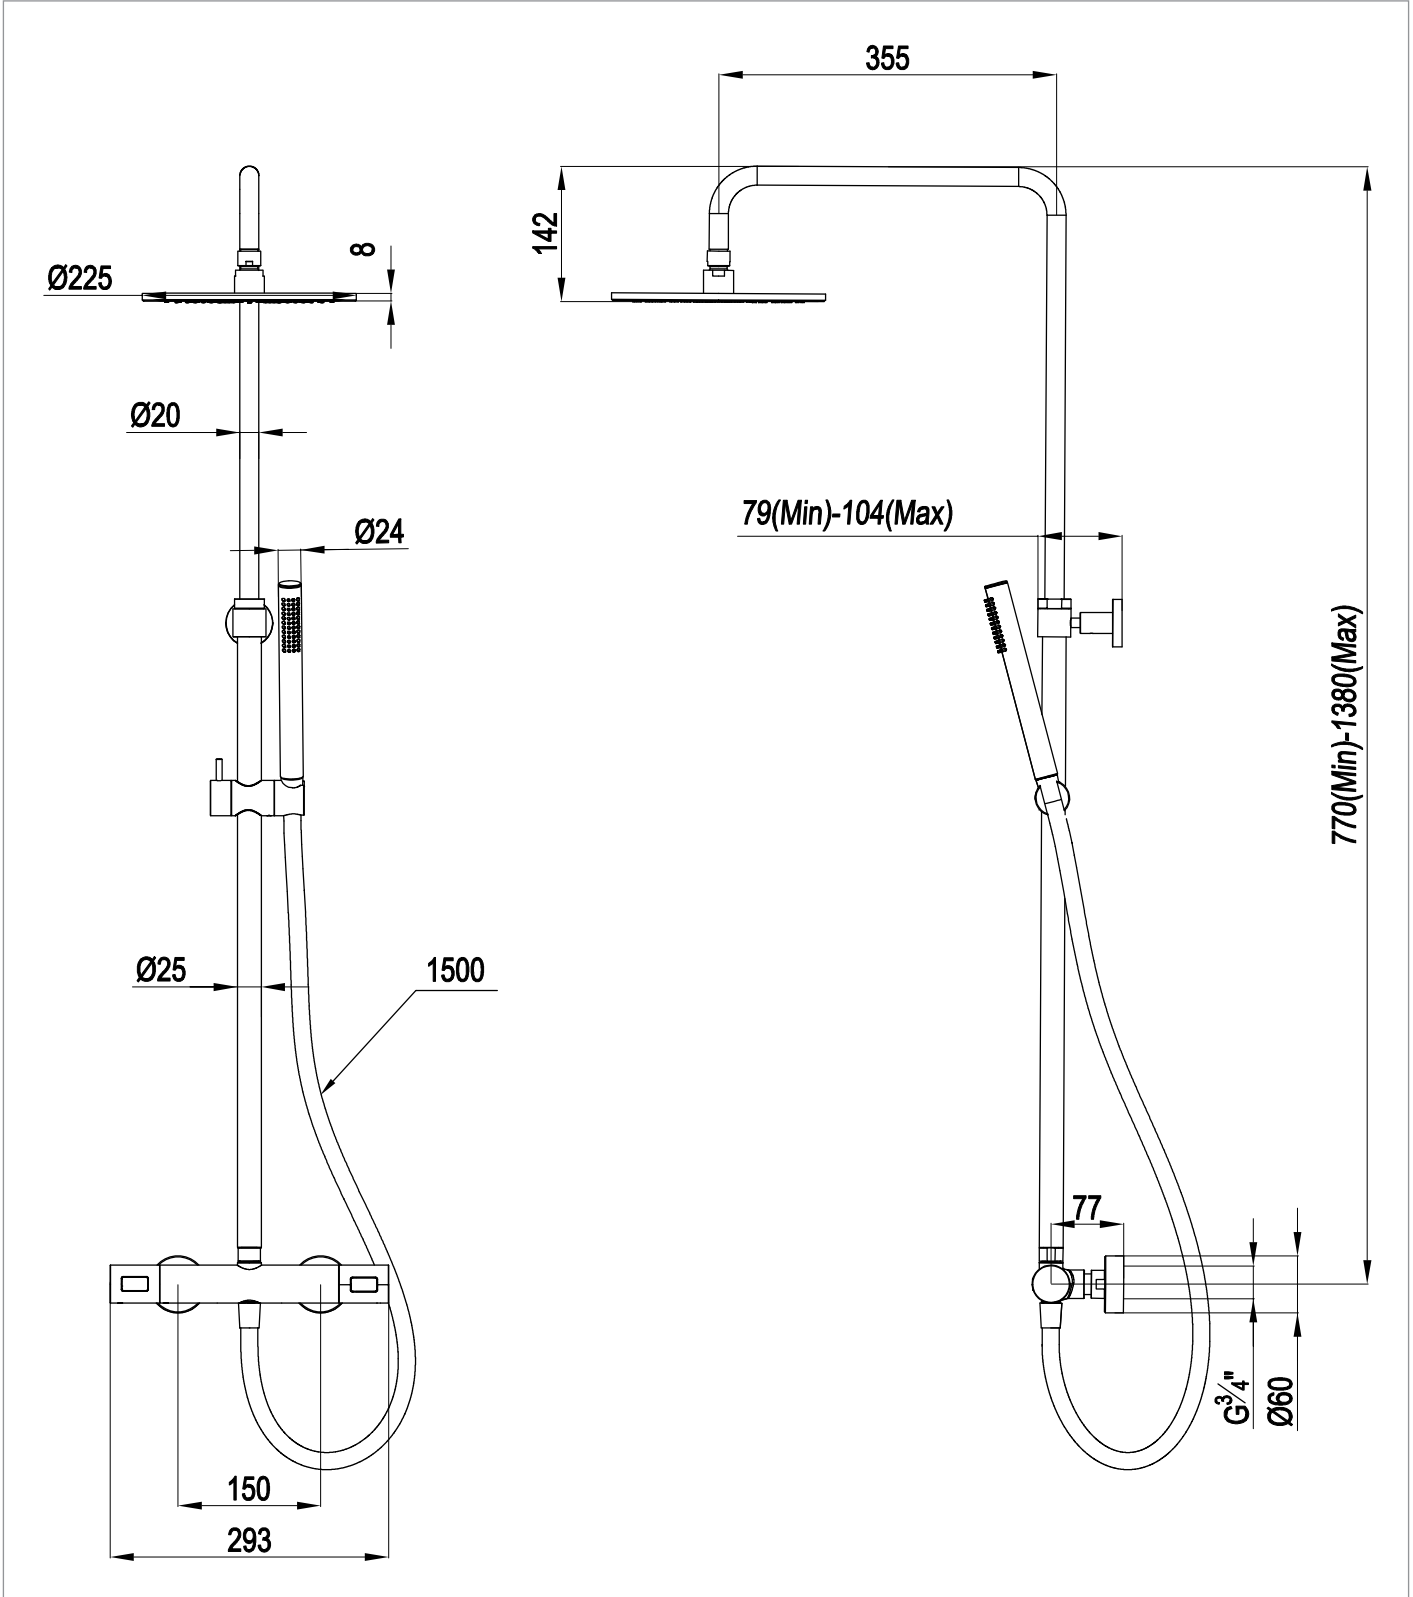

## WEBSITE LINK

[Click Here](#)

CATEGORY	Brassware
WARRANTY DETAILS	15 Years
COLOUR	Brushed Bronze
FINISH APPLICATION	PVD
PRIMARY MATERIAL	Brass
SECONDARY MATERIAL	Zinc
INSTALL TYPE	Wall Mounted
PRODUCT WIDTH MM	293
PRODUCT HEIGHT MM	1408
PRODUCT DEPTH MM	538
PRODUCT NET WEIGHT KG	14.5
MINIMUM PRESSURE (BAR)	1
MAX WORKING PRESSURE (BAR)	5

## TECHNICAL DIMENSIONS

Dimensions in mm unless otherwise specified.

Tolerances (per material type) apply.