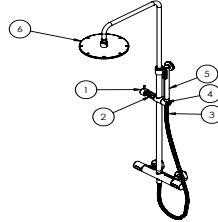

SPARES LIST

Only the parts labelled are available as spares.

NUMBER	PART CODE	DESCRIPTION
1	A018310208	Diverter Handle Brushed Bronze
	A018310207	Diverter Handle Slate
	A018310200	Diverter Handle Chrome RM531WC
	A018310203	Diverter Handle Brushed Brass RM531WF
	A018310202	Diverter Handle Stainless Steel Effect RM531WV
	A018310201	Diverter Handle Matt Black RM531WM
2	A018310508	Thermo cartridge with handle Brushed Bronze
	A018310507	Thermo cartridge with handle Slate
	A018310500	Thermo cartridge with handle Chrome RM531WC
	A018310503	Thermo cartridge with handle Brushed Brass RM531WF
	A018310502	Thermo cartridge with handle Stainless Steel Effect RM531WV
	A018310501	Thermo cartridge with handle Matt Black RM531WM
3	B20000208	Shower Hose Brushed Bronze
	B20000207	Shower Hose Slate
	B20000200	Shower Hose Chrome RM531WC
	B20000203	Shower Hose Brushed Brass RM531WF
	B20000201	Shower Hose Stainless Steel Effect
	B20000202	Shower Hose Matt Black RM531WM
4	C070001000407	Handset Holder Brushed Bronze
	C070001000406	Handset Holder Slate
	C070001000400	Handset Holder Chrome RM531WC
	C070001000404	Handset Holder Brushed Brass RM531WF
	C070001000405	Handset Holder Stainless Steel Effect RM531WV
	C070001000401	Handset Holder Matt Black RM531WM
5	C10002428	Handset Brushed Bronze
	C10002427	Handset Slate
	C10002400	Handset Chrome RM531WC
	C10002411	Handset Brushed Brass RM531WF
	C10002401	Handset Stainless Steel Effect RM531WV
	C10002403	Handset Matt Black RM531WM
6	C06011000	Shower Head Chrome
	C06011001	Shower Head Brushed Brass
	C06011003	Shower Head Stainless Steel Effect
	C06011002	Shower Head Black Matt
	C06011005	Shower Head RM531WBZ
	C06011004	Shower Head RM531WT