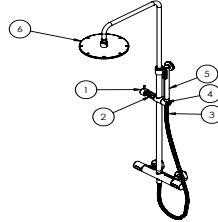

TECHNICAL DIMENSIONS

Dimensions in mm unless otherwise specified.

Tolerances (per material type) apply.

SPARES LIST

Only the parts labelled are available as spares.

NUMBER	PART CODE	DESCRIPTION
1	A018310208	Diverter Handle Brushed Bronze
	A018310207	Diverter Handle Slate
	A018310200	Diverter Handle Chrome RM531WC
	A018310203	Diverter Handle Brushed Brass RM531WF
	A018310202	Diverter Handle Stainless Steel Effect RM531WV
	A018310201	Diverter Handle Matt Black RM531WM
2	A018310508	Thermo cartridge with handle Brushed Bronze
	A018310507	Thermo cartridge with handle Slate
	A018310500	Thermo cartridge with handle Chrome RM531WC
	A018310503	Thermo cartridge with handle Brushed Brass RM531WF
	A018310502	Thermo cartridge with handle Stainless Steel Effect RM531WV
	A018310501	Thermo cartridge with handle Matt Black RM531WM
3	B20000208	Shower Hose Brushed Bronze
	B20000207	Shower Hose Slate
	B20000200	Shower Hose Chrome RM531WC
	B20000203	Shower Hose Brushed Brass RM531WF
	B20000201	Shower Hose Stainless Steel Effect
	B20000202	Shower Hose Matt Black RM531WM
4	C070001000407	Handset Holder Brushed Bronze
	C070001000406	Handset Holder Slate
	C070001000400	Handset Holder Chrome RM531WC
	C070001000404	Handset Holder Brushed Brass RM531WF
	C070001000405	Handset Holder Stainless Steel Effect RM531WV
	C070001000401	Handset Holder Matt Black RM531WM
5	C10002428	Handset Brushed Bronze
	C10002427	Handset Slate
	C10002400	Handset Chrome RM531WC
	C10002411	Handset Brushed Brass RM531WF
	C10002401	Handset Stainless Steel Effect RM531WV
	C10002403	Handset Matt Black RM531WM
6	C06011000	Shower Head Chrome
	C06011001	Shower Head Brushed Brass
	C06011003	Shower Head Stainless Steel Effect
	C06011002	Shower Head Black Matt
	C06011005	Shower Head RM531WBZ
	C06011004	Shower Head RM531WT