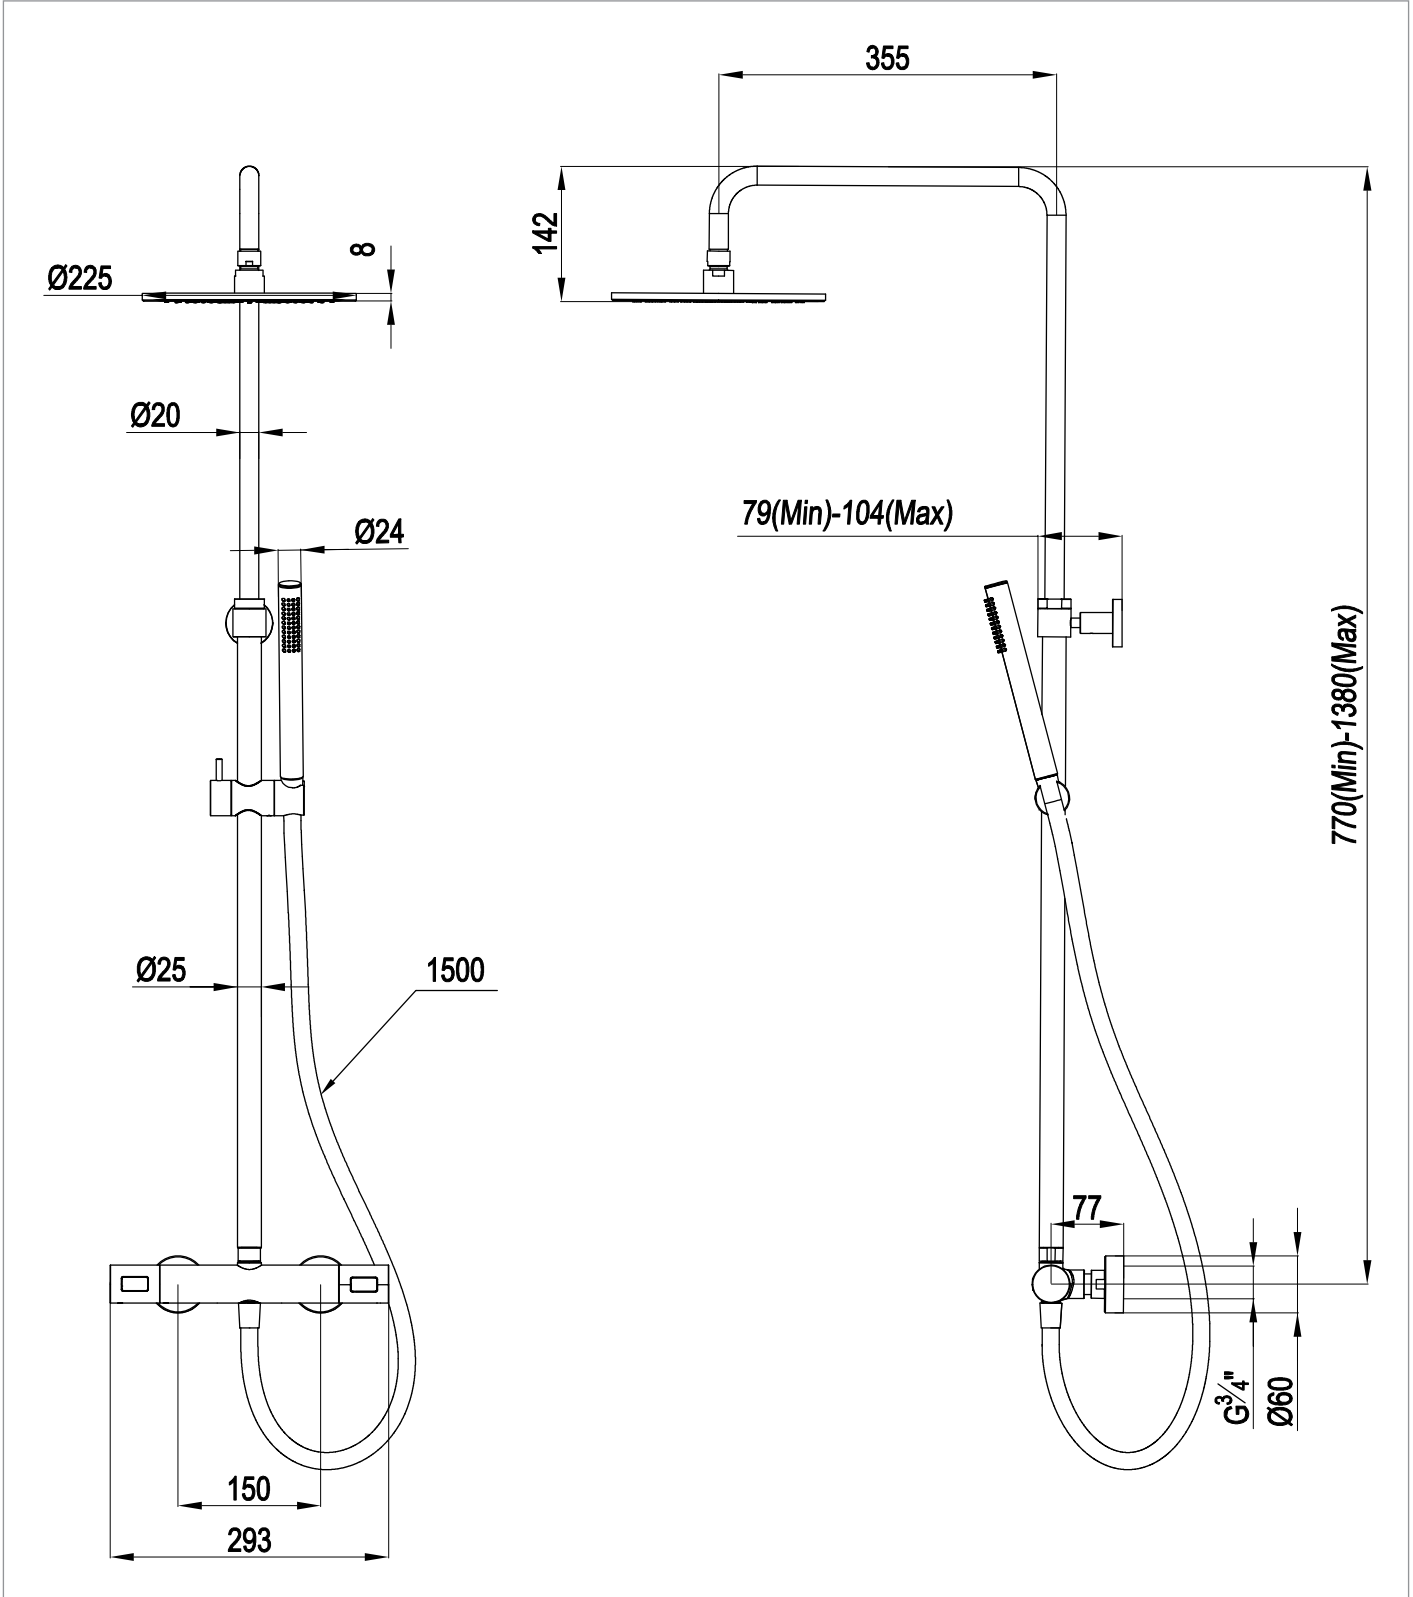

TECHNICAL DIMENSIONS

Dimensions in mm unless otherwise specified.

Tolerances (per material type) apply.