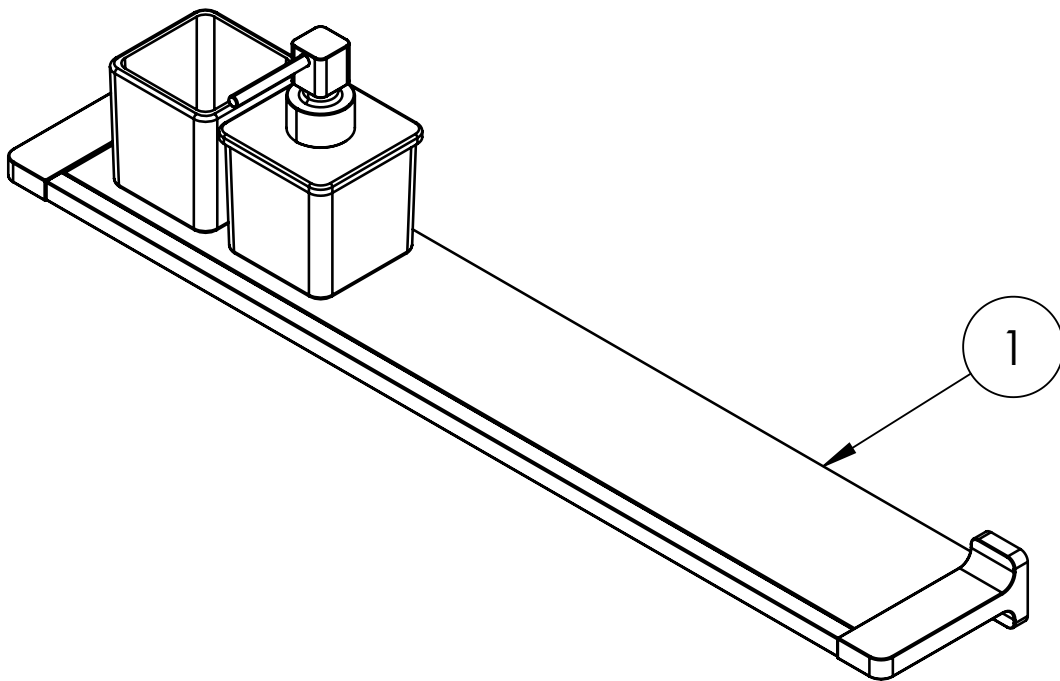

[Click Here](#)

CATEGORY	Accessories
WARRANTY DETAILS	15 Years
COLOUR	Brushed Bronze
FINISH APPLICATION	PVD
PRIMARY MATERIAL	Zamac
SECONDARY MATERIAL	Brass
INSTALL TYPE	Wall Mounted
PRODUCT WIDTH MM	600
PRODUCT HEIGHT MM	155
PRODUCT LENGTH MM	100
PRODUCT DEPTH MM	100
PRODUCT NET WEIGHT KG	1.7

TECHNICAL DIMENSIONS

Dimensions in mm unless otherwise specified.

Tolerances (per material type) apply.

SPARES LIST

Only the parts labelled are available as spares.

NUMBER	PART CODE	DESCRIPTION
1	7020044_142	Rotar Shelf 600mm