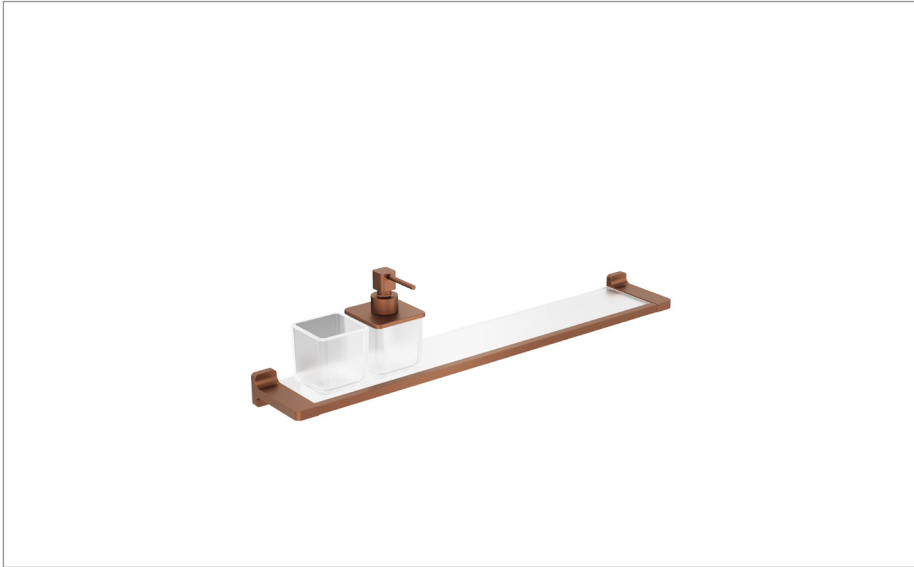

PRODUCT DATA SHEET

PRODUCT CODE

RT001BZ

RANGE

Rotar

DESCRIPTION

Rotar Shelf 600mm Brushed Bronze

WEBSITE LINK

[Click Here](#)

CATEGORY	Accessories
WARRANTY DETAILS	15 Years
COLOUR	Brushed Bronze
FINISH APPLICATION	PVD
PRIMARY MATERIAL	Zamac
SECONDARY MATERIAL	Brass
INSTALL TYPE	Wall Mounted
PRODUCT WIDTH MM	600
PRODUCT HEIGHT MM	155
PRODUCT LENGTH MM	100
PRODUCT DEPTH MM	100
PRODUCT NET WEIGHT KG	1.7