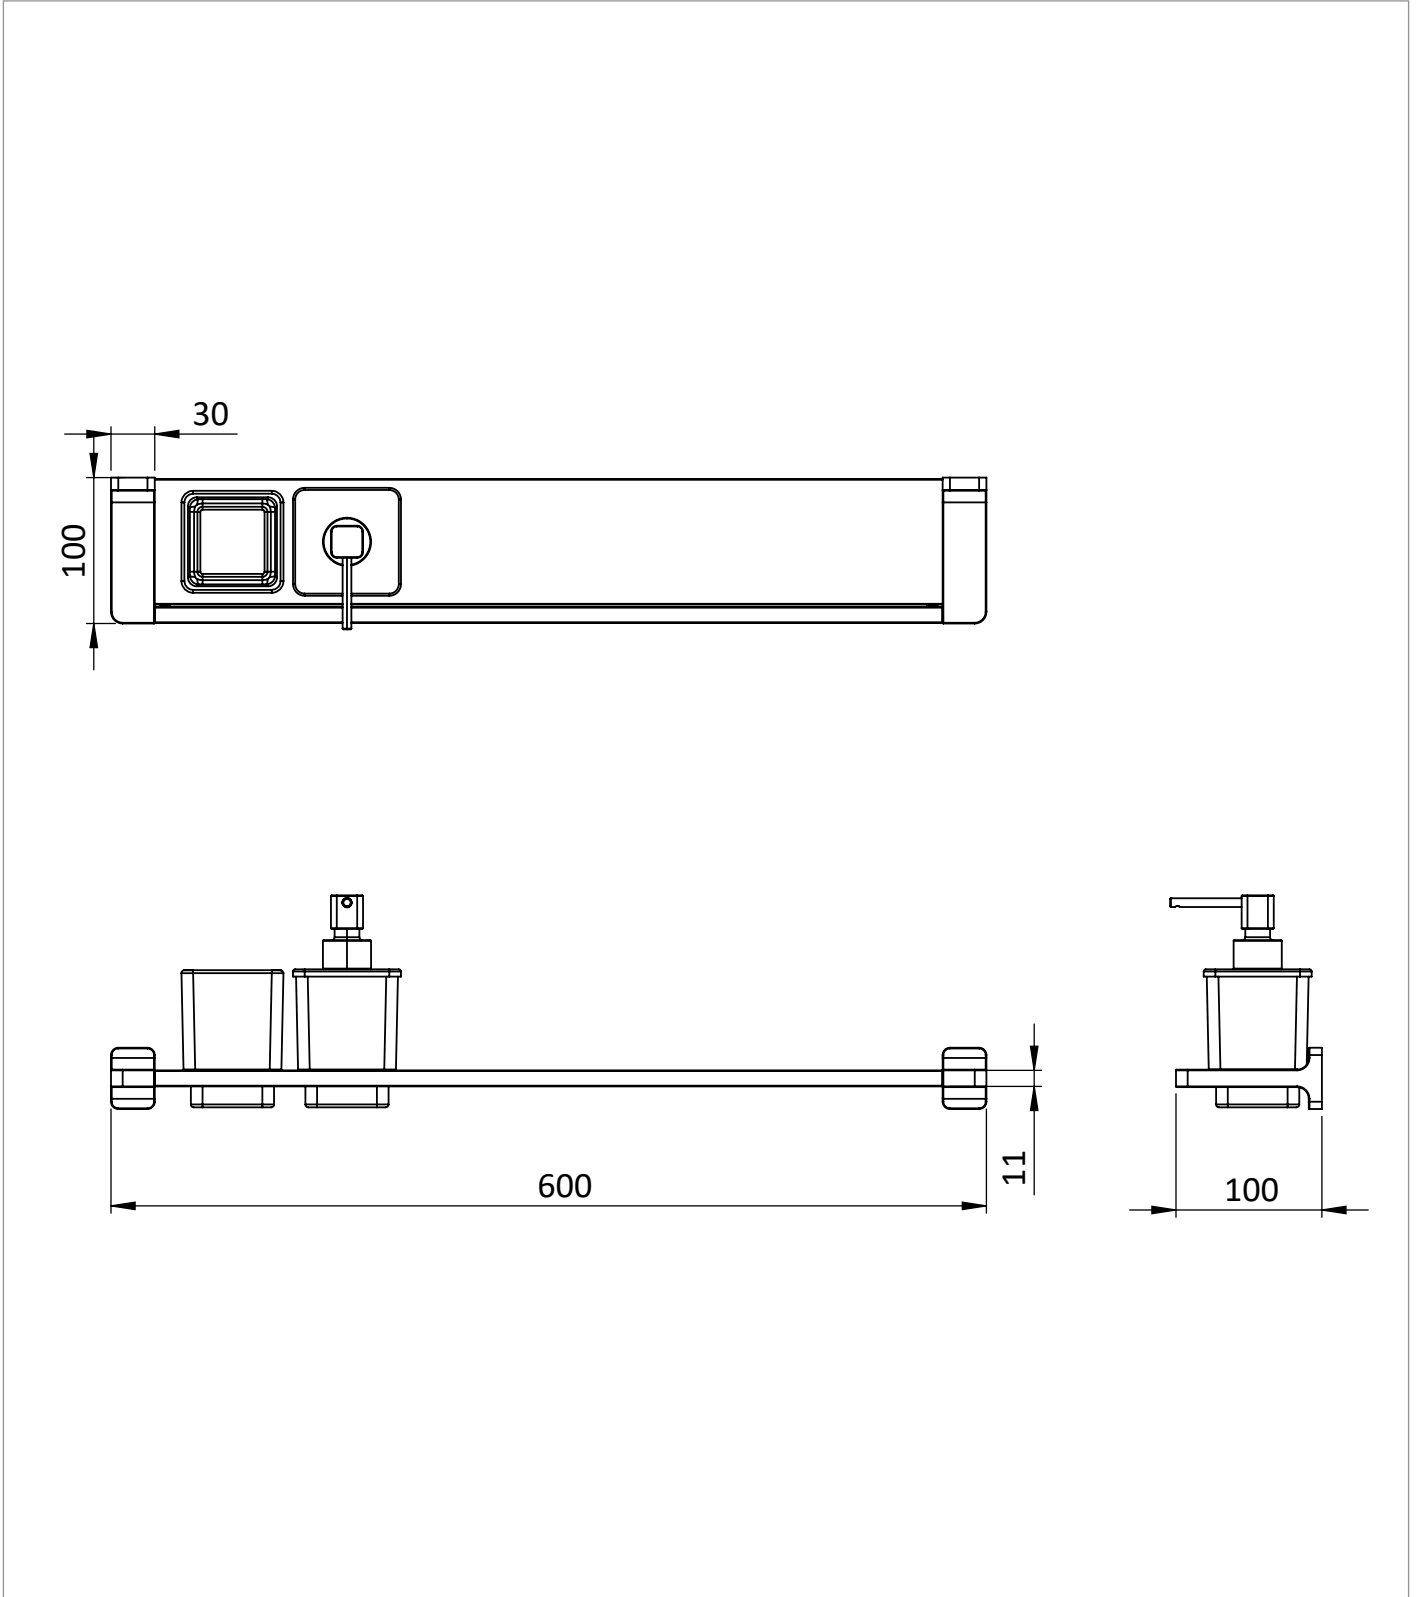

PRODUCT DATA SHEET

PRODUCT CODE

RT001BZ

RANGE

Rotar

DESCRIPTION

Rotar Shelf 600mm Brushed Bronze

WEBSITE LINK

[Click Here](#)

CATEGORY	Accessories
WARRANTY DETAILS	15 Years
COLOUR	Brushed Bronze
FINISH APPLICATION	PVD
PRIMARY MATERIAL	Zamac
SECONDARY MATERIAL	Brass
INSTALL TYPE	Wall Mounted
PRODUCT WIDTH MM	600
PRODUCT HEIGHT MM	155
PRODUCT LENGTH MM	100
PRODUCT DEPTH MM	100
PRODUCT NET WEIGHT KG	1.7

TECHNICAL DIMENSIONS

Dimensions in mm unless otherwise specified.

Tolerances (per material type) apply.

SPARES LIST

Only the parts labelled are available as spares.

NUMBER	PART CODE	DESCRIPTION
1	7020044_142	Rotar Shelf 600mm