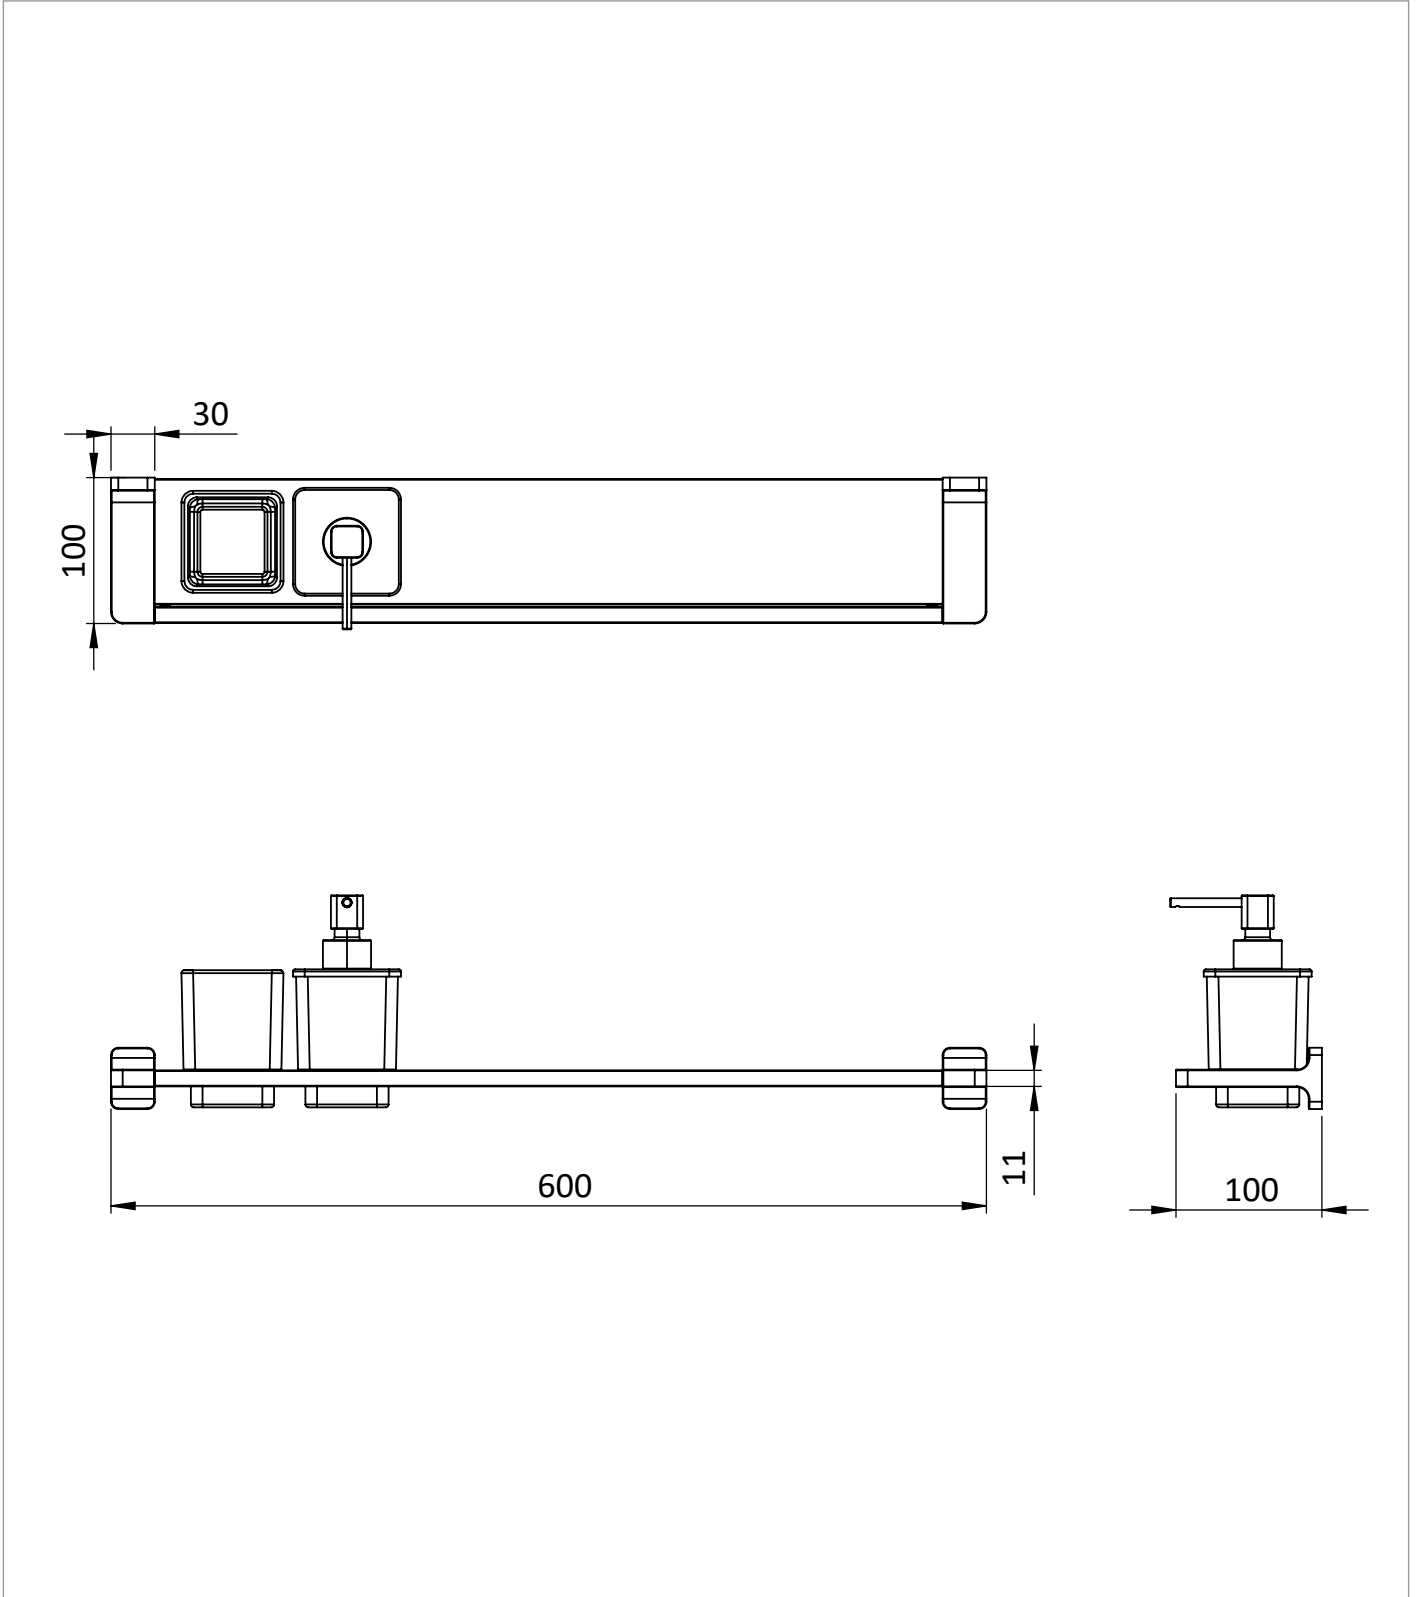

## WEBSITE LINK

[Click Here](#)

CATEGORY	Accessories
WARRANTY DETAILS	15 Years
COLOUR	Matt Black
FINISH APPLICATION	Immersion Plating
PRIMARY MATERIAL	Zamac
SECONDARY MATERIAL	Brass
INSTALL TYPE	Wall Mounted
PRODUCT WIDTH MM	600
PRODUCT HEIGHT MM	155
PRODUCT LENGTH MM	100
PRODUCT DEPTH MM	100
PRODUCT NET WEIGHT KG	1.7

## TECHNICAL DIMENSIONS

Dimensions in mm unless otherwise specified.

Tolerances (per material type) apply.