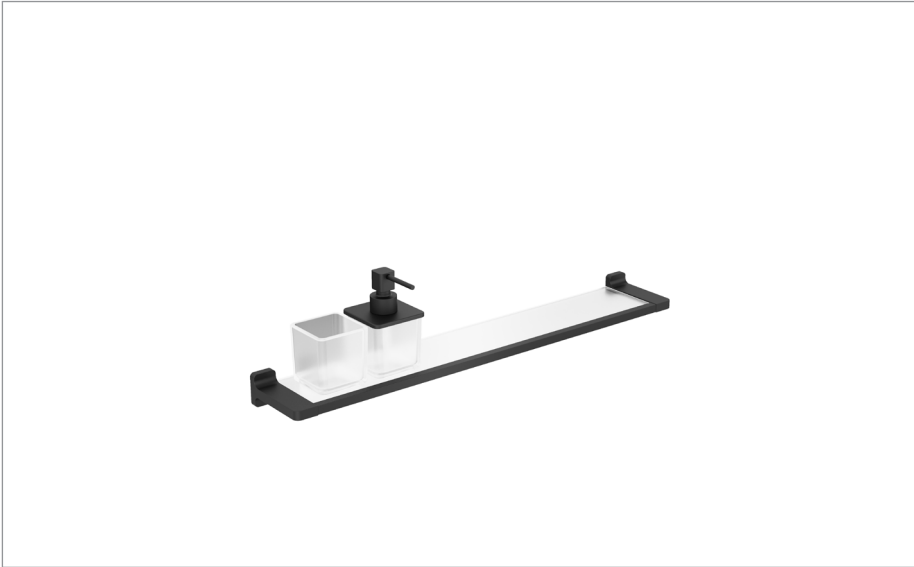

PRODUCT DATA SHEET

PRODUCT CODE

RT001M

RANGE

Rotar

DESCRIPTION

Rotar Shelf 600mm Matt Black

WEBSITE LINK

[Click Here](#)

CATEGORY	Accessories
WARRANTY DETAILS	15 Years
COLOUR	Matt Black
FINISH APPLICATION	Immersion Plating
PRIMARY MATERIAL	Zamac
SECONDARY MATERIAL	Brass
INSTALL TYPE	Wall Mounted
PRODUCT WIDTH MM	600
PRODUCT HEIGHT MM	155
PRODUCT LENGTH MM	100
PRODUCT DEPTH MM	100
PRODUCT NET WEIGHT KG	1.7