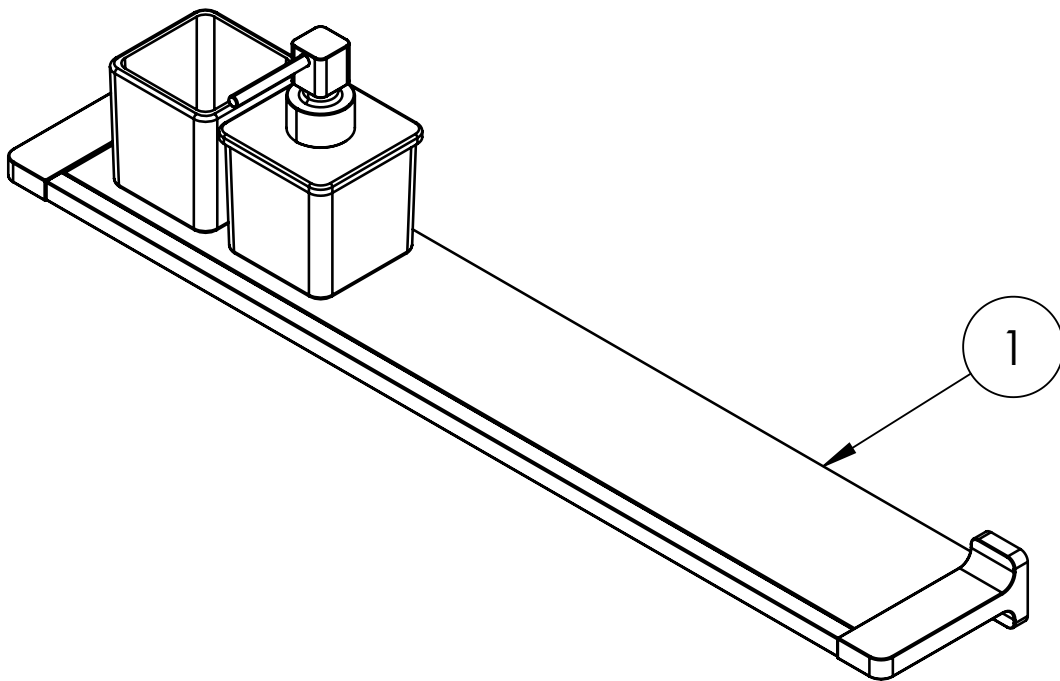

SPARES LIST

Only the parts labelled are available as spares.

NUMBER	PART CODE	DESCRIPTION
1	7020044_142	Rotar Shelf 600mm