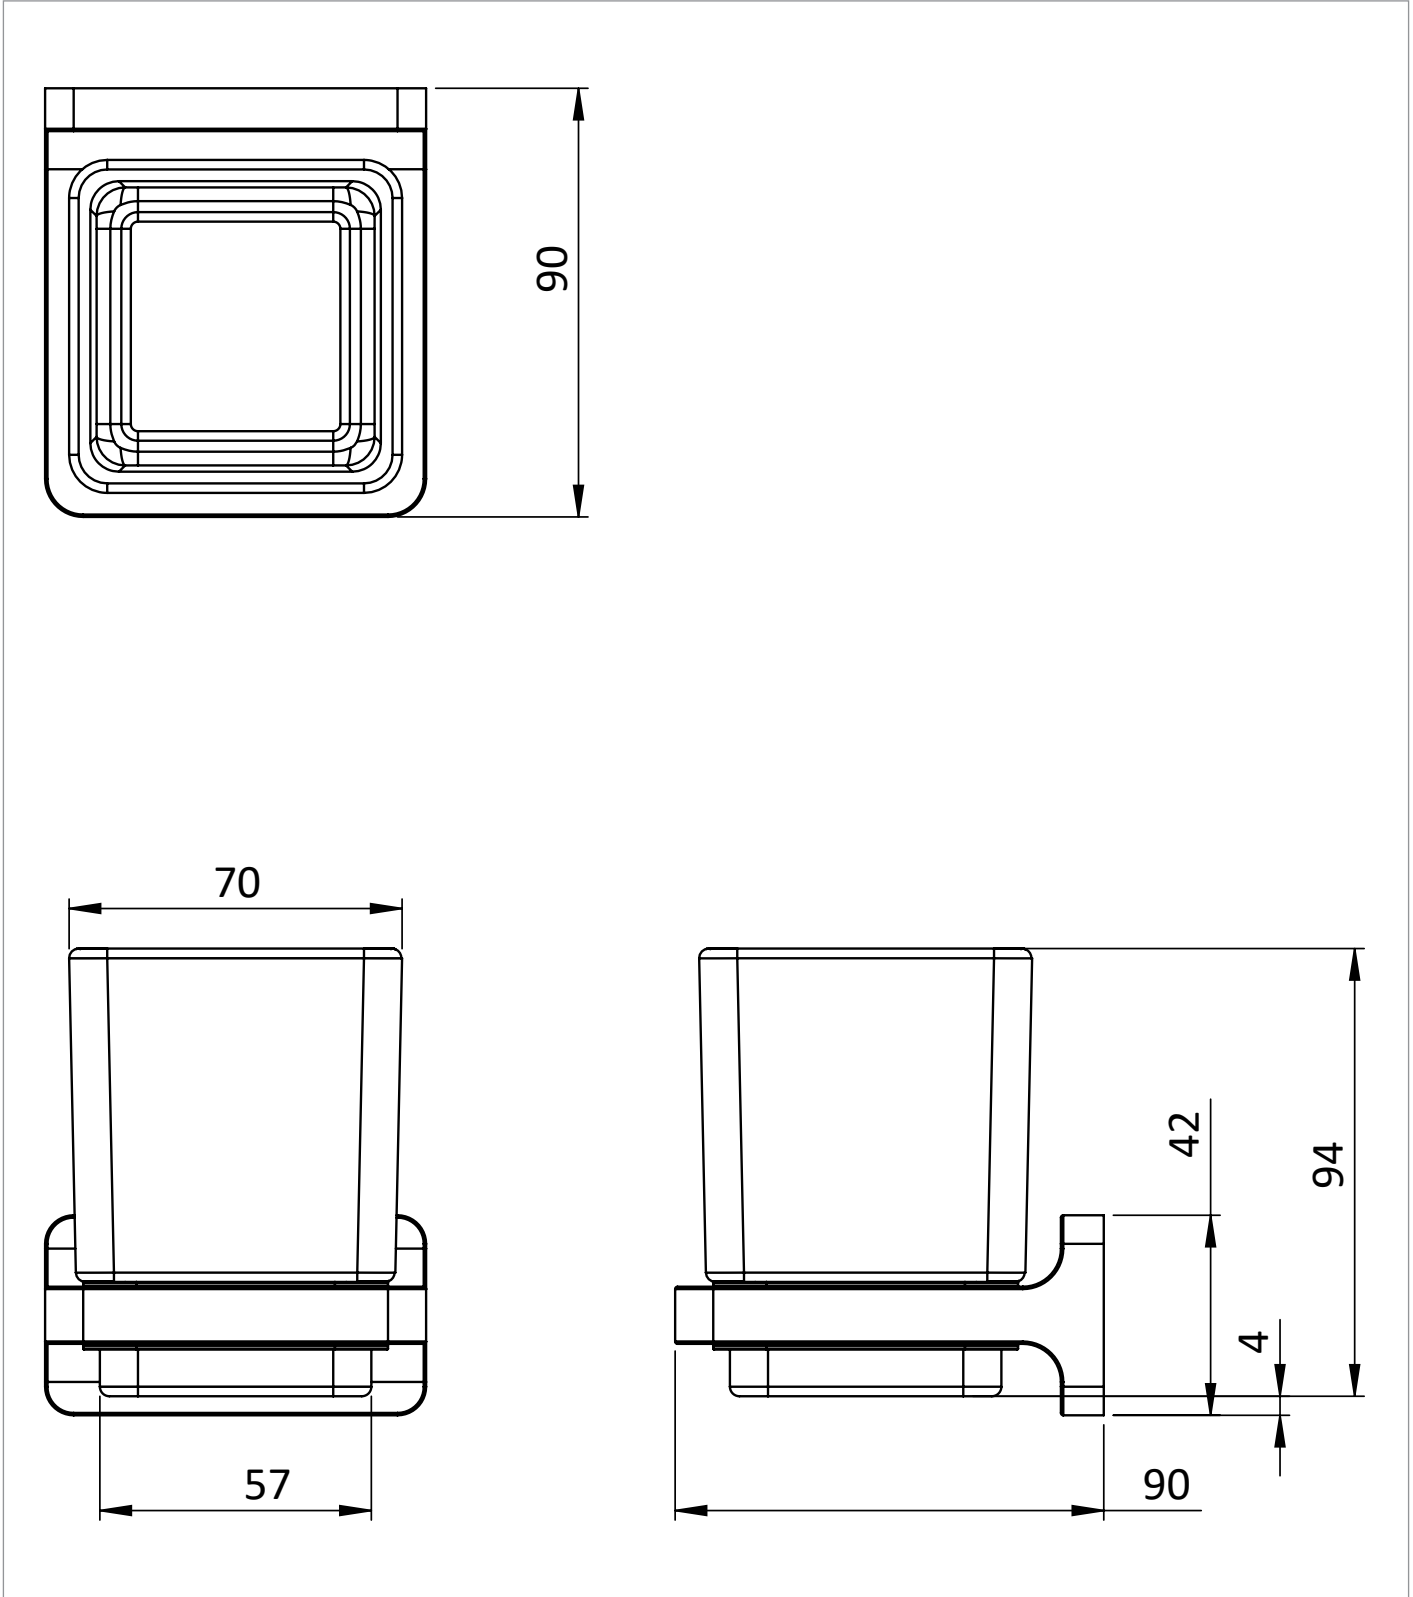

## WEBSITE LINK

[Click Here](#)

CATEGORY	Accessories
WARRANTY DETAILS	15 Years
COLOUR	Chrome
FINISH APPLICATION	Electroplated
PRIMARY MATERIAL	Brass
SECONDARY MATERIAL	Glass
INSTALL TYPE	Wall Mounted
PRODUCT WIDTH MM	80
PRODUCT HEIGHT MM	98
PRODUCT DEPTH MM	90
PRODUCT NET WEIGHT KG	0.97

## TECHNICAL DIMENSIONS

Dimensions in mm unless otherwise specified.

Tolerances (per material type) apply.