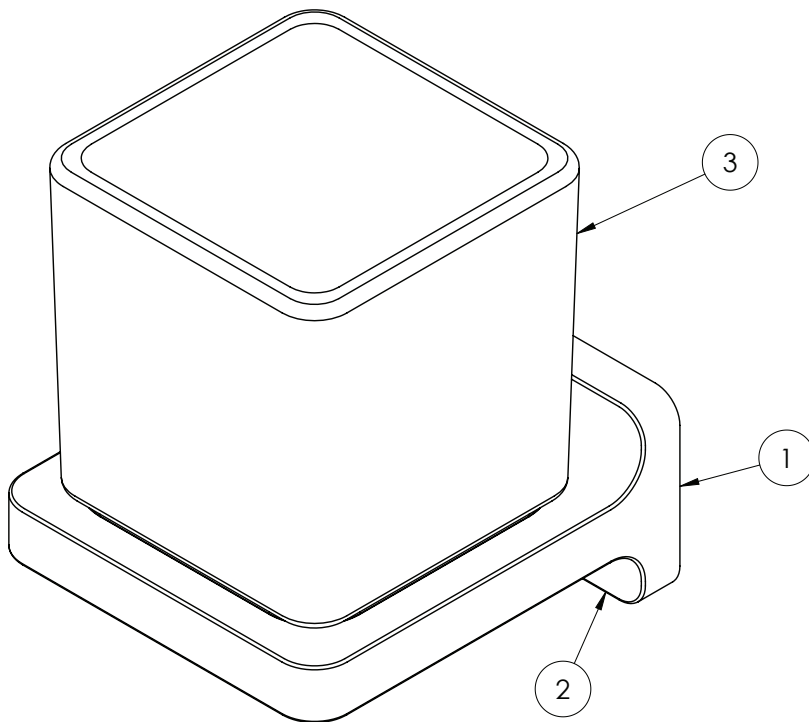

SPARES LIST

Only the parts labelled are available as spares.

NUMBER	PART CODE	DESCRIPTION
1	RT00003	Rotar Wall Mounting Plate for RT003/RT011
2	RT00004	Rotar Grub Screws for RT021/RT003/RT011/RT013/RT029/RT025/RT023/ RT015
3	RT00005	Rotar Glass Tumbler for RT003/RT011