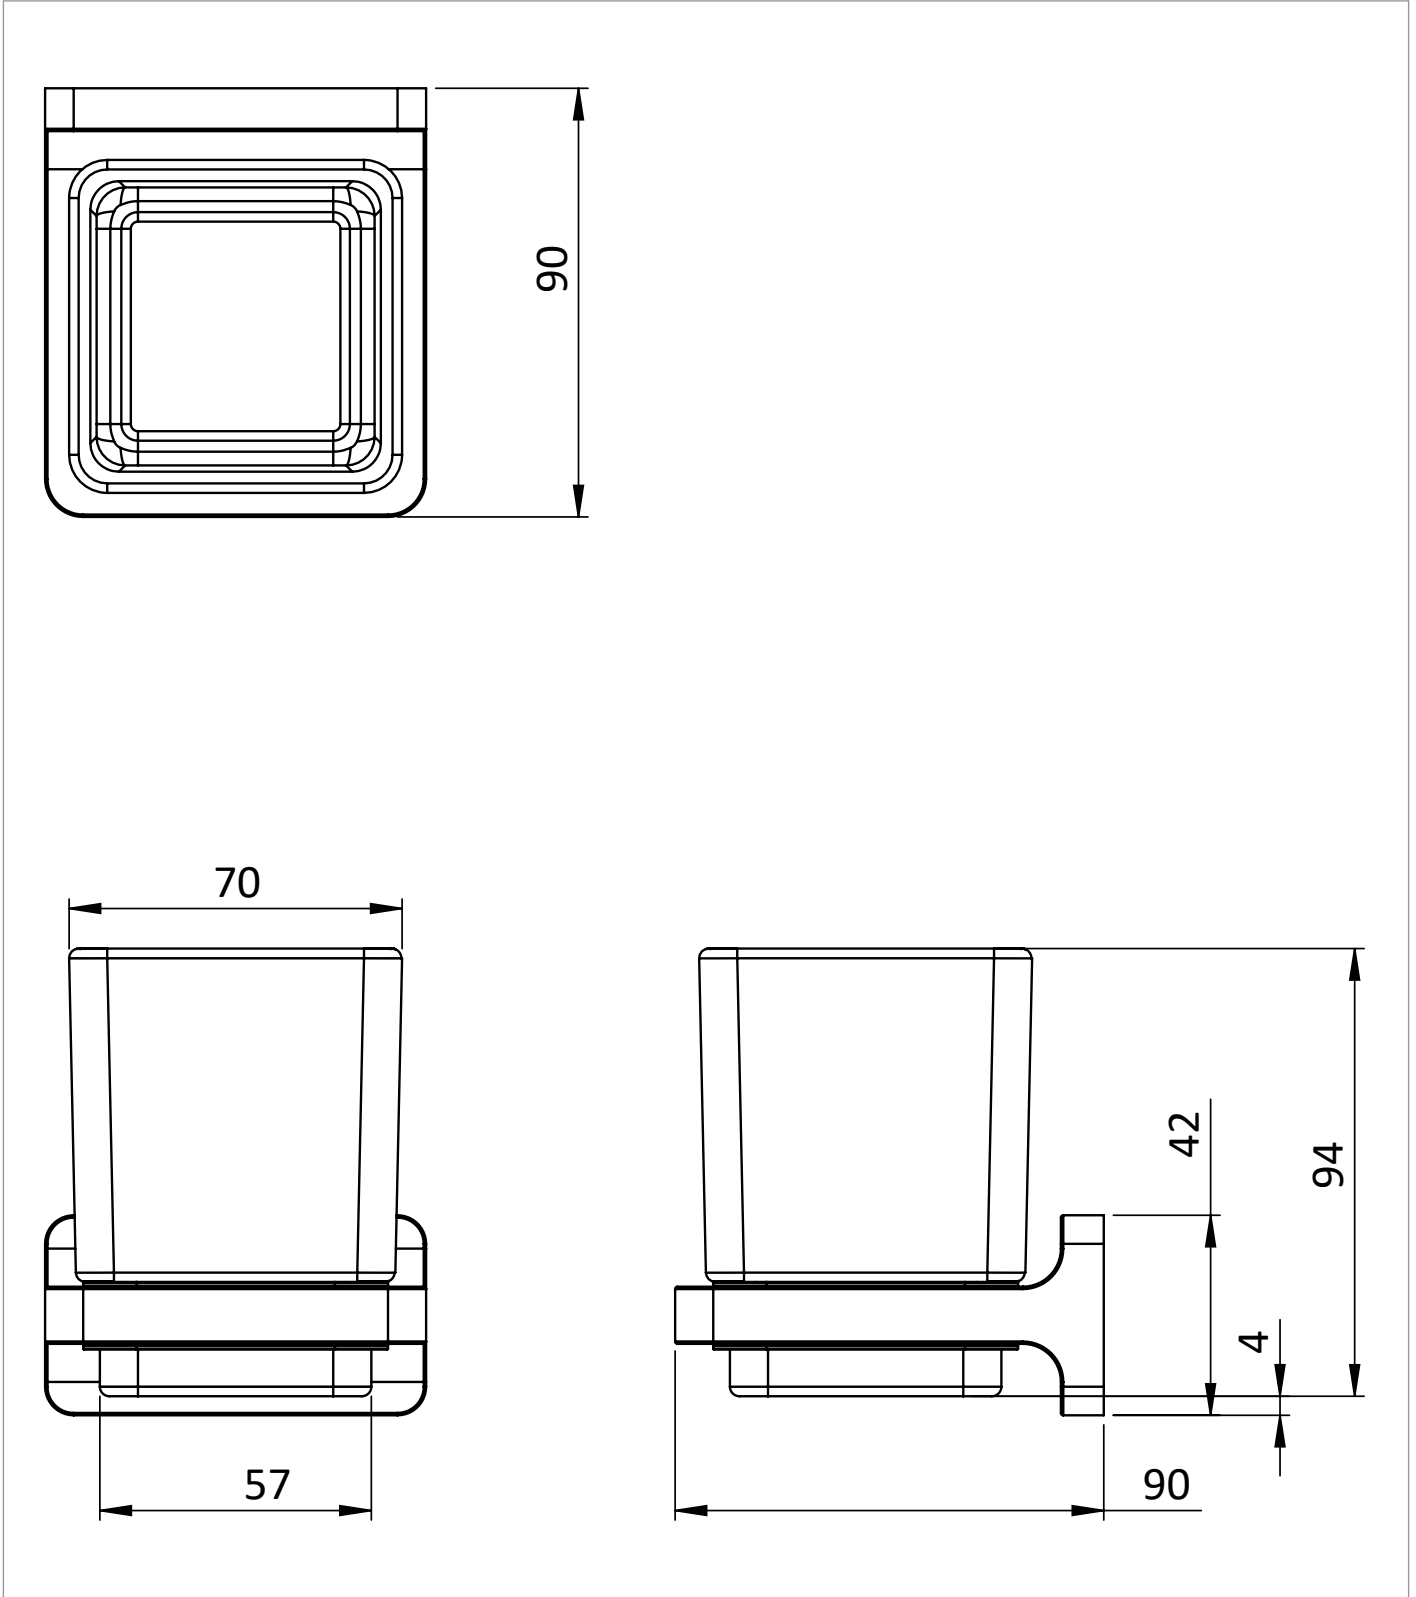

## WEBSITE LINK

[Click Here](#)

CATEGORY	Accessories
WARRANTY DETAILS	15 Years
COLOUR	Brushed Brass
FINISH APPLICATION	PVD
PRIMARY MATERIAL	Brass
SECONDARY MATERIAL	Glass
INSTALL TYPE	Wall Mounted
PRODUCT WIDTH MM	80
PRODUCT HEIGHT MM	98
PRODUCT DEPTH MM	90
PRODUCT NET WEIGHT KG	0.97

## TECHNICAL DIMENSIONS

Dimensions in mm unless otherwise specified.

Tolerances (per material type) apply.