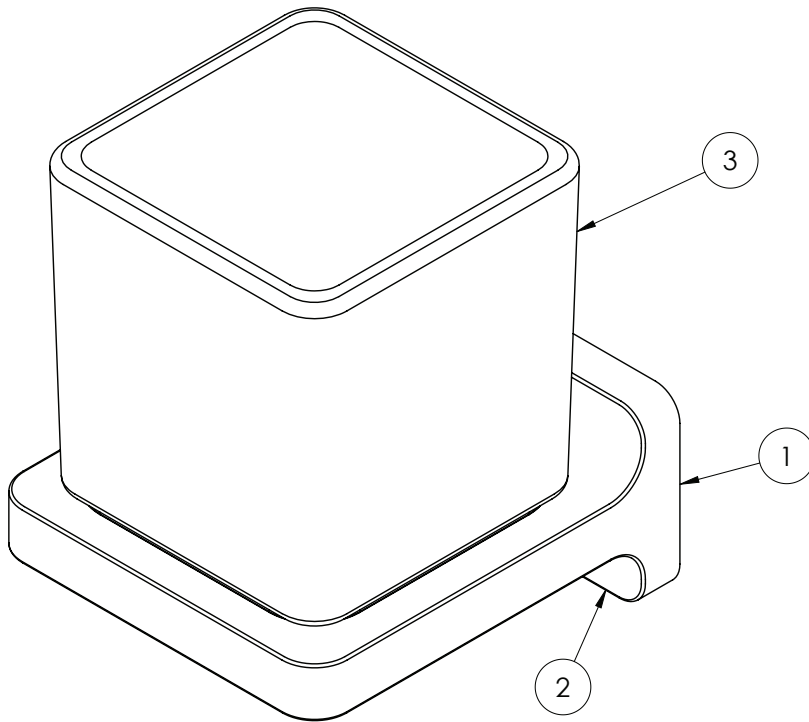

SPARES LIST

Only the parts labelled are available as spares.

NUMBER	PART CODE	DESCRIPTION
1	RT00003	Rotar Wall Mounting Plate for RT003/RT011
2	RT00004	Rotar Grub Screws for RT021/RT003/RT011/RT013/RT029/RT025/RT023/RT015
3	RT00005	Rotar Glass Tumbler for RT003/RT011