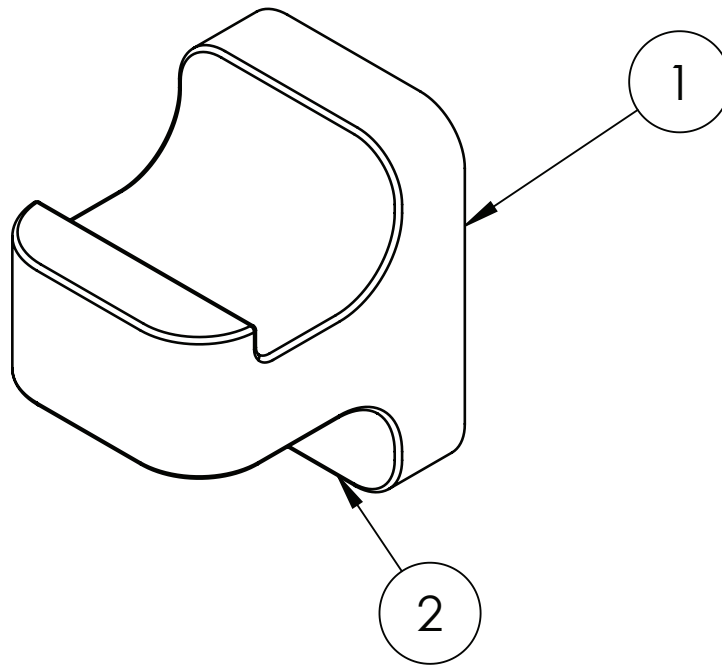

## WEBSITE LINK

[Click Here](#)

CATEGORY	Accessories
WARRANTY DETAILS	15 Years
COLOUR	Chrome
FINISH APPLICATION	Electroplated
PRIMARY MATERIAL	Zamac
INSTALL TYPE	Wall Mounted
PRODUCT WIDTH MM	30
PRODUCT HEIGHT MM	42
PRODUCT DEPTH MM	36
PRODUCT NET WEIGHT KG	0.58

## TECHNICAL DIMENSIONS

Dimensions in mm unless otherwise specified.

Tolerances (per material type) apply.

## SPARES LIST

Only the parts labelled are available as spares.

NUMBER	PART CODE	DESCRIPTION
1	RT00002	Rotar Wall Mounting Plate for RT021/RT013/RT029/RT025/RT023/RT015
2	RT00004	Rotar Grub Screws for RT021/RT003/RT011/RT013/RT029/RT025/RT023/RT015