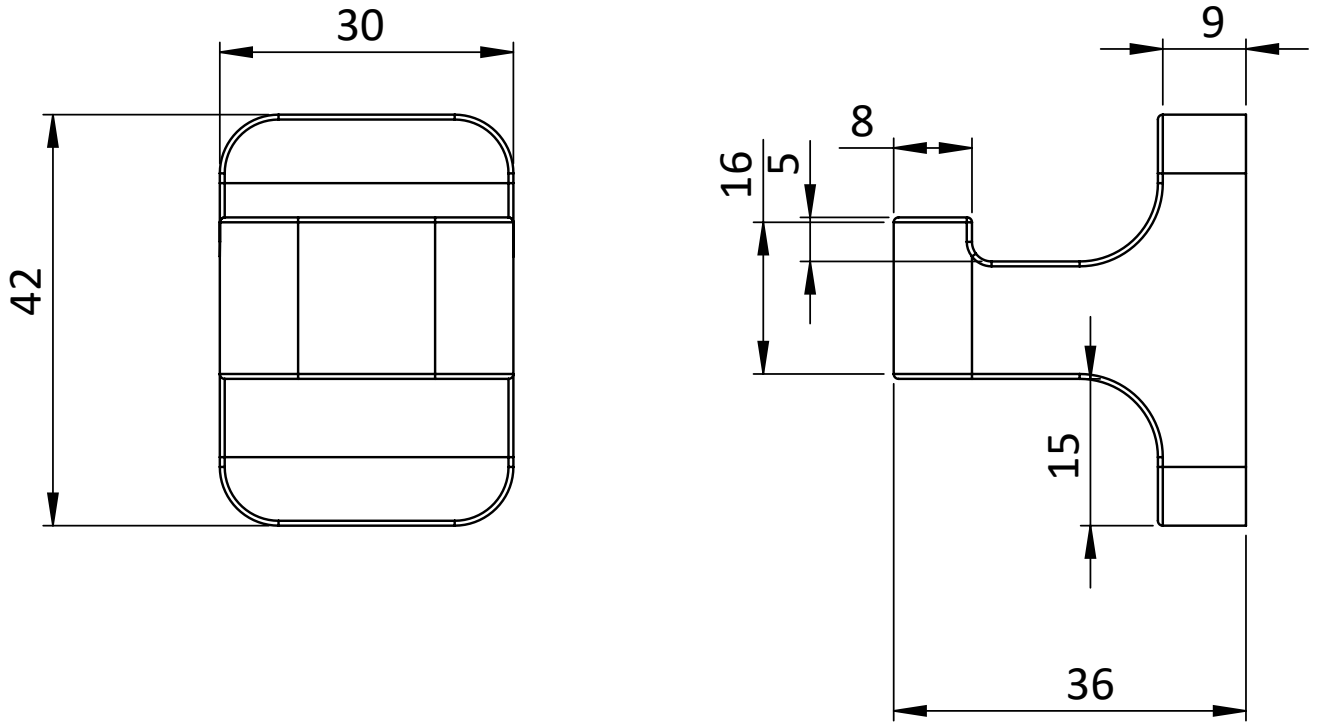

## WEBSITE LINK

[Click Here](#)

CATEGORY	Accessories
WARRANTY DETAILS	15 Years
COLOUR	Chrome
FINISH APPLICATION	Electroplated
PRIMARY MATERIAL	Zamac
INSTALL TYPE	Wall Mounted
PRODUCT WIDTH MM	30
PRODUCT HEIGHT MM	42
PRODUCT DEPTH MM	36
PRODUCT NET WEIGHT KG	0.58

## TECHNICAL DIMENSIONS

Dimensions in mm unless otherwise specified.

Tolerances (per material type) apply.