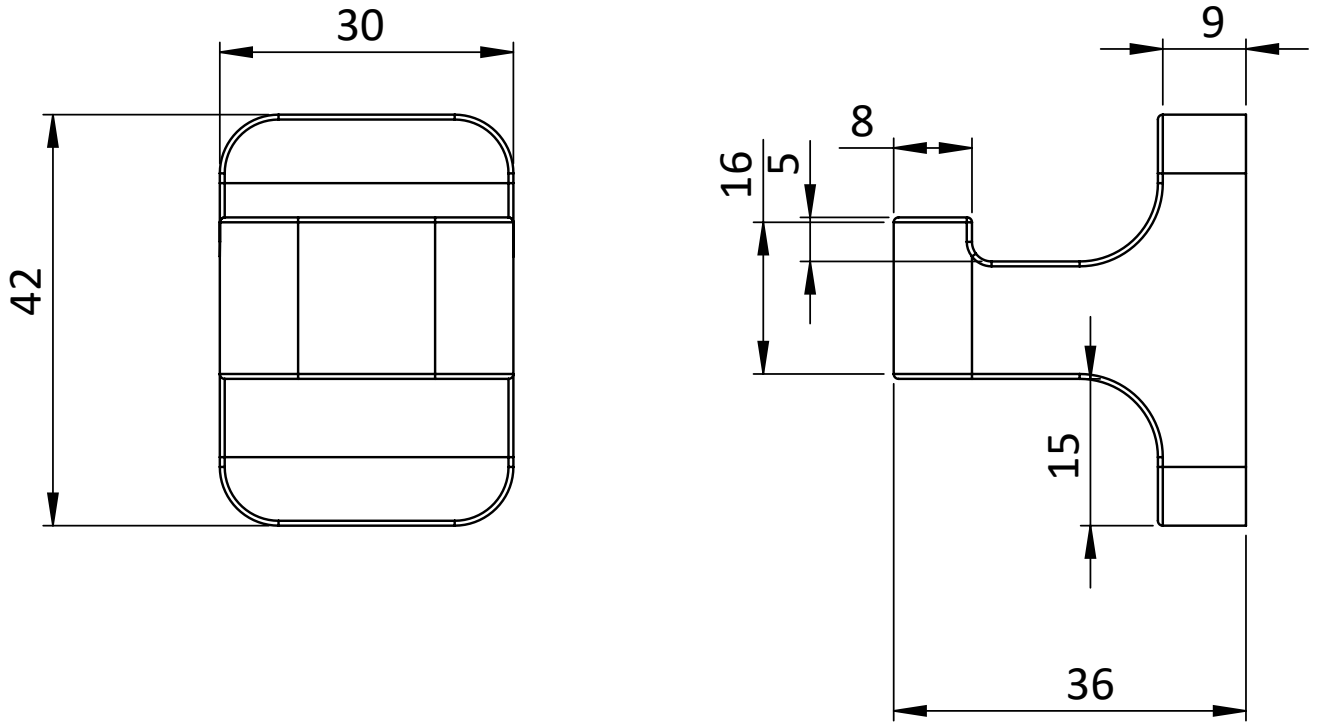

## WEBSITE LINK

[Click Here](#)

CATEGORY	Accessories
WARRANTY DETAILS	15 Years
COLOUR	Slate
FINISH APPLICATION	PVD
PRIMARY MATERIAL	Zamac
INSTALL TYPE	Wall Mounted
PRODUCT WIDTH MM	30
PRODUCT HEIGHT MM	42
PRODUCT DEPTH MM	36
PRODUCT NET WEIGHT KG	0.58

## TECHNICAL DIMENSIONS

Dimensions in mm unless otherwise specified.

Tolerances (per material type) apply.