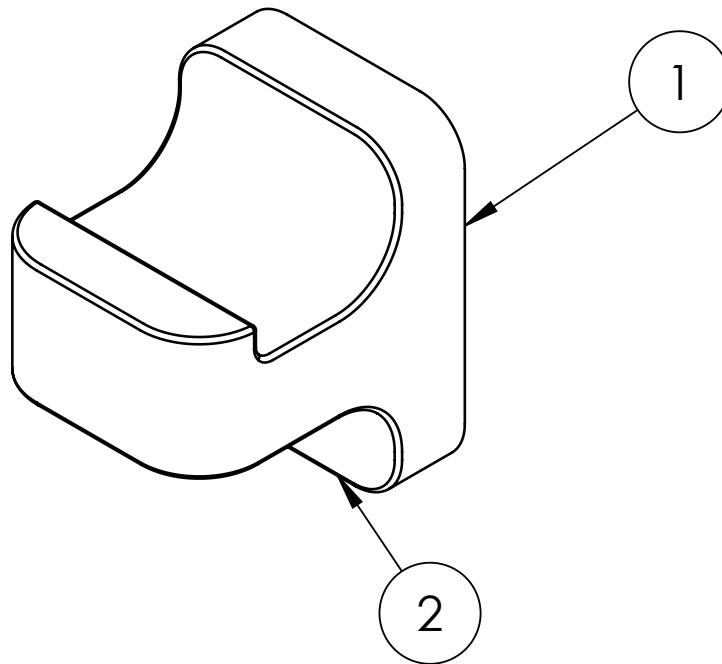

SPARES LIST

Only the parts labelled are available as spares.

NUMBER	PART CODE	DESCRIPTION
1	RT00002	Rotar Wall Mounting Plate for RT021/RT013/RT029/RT025/RT023/RT015
2	RT00004	Rotar Grub Screws for RT021/RT003/RT011/RT013/RT029/RT025/RT023/RT015