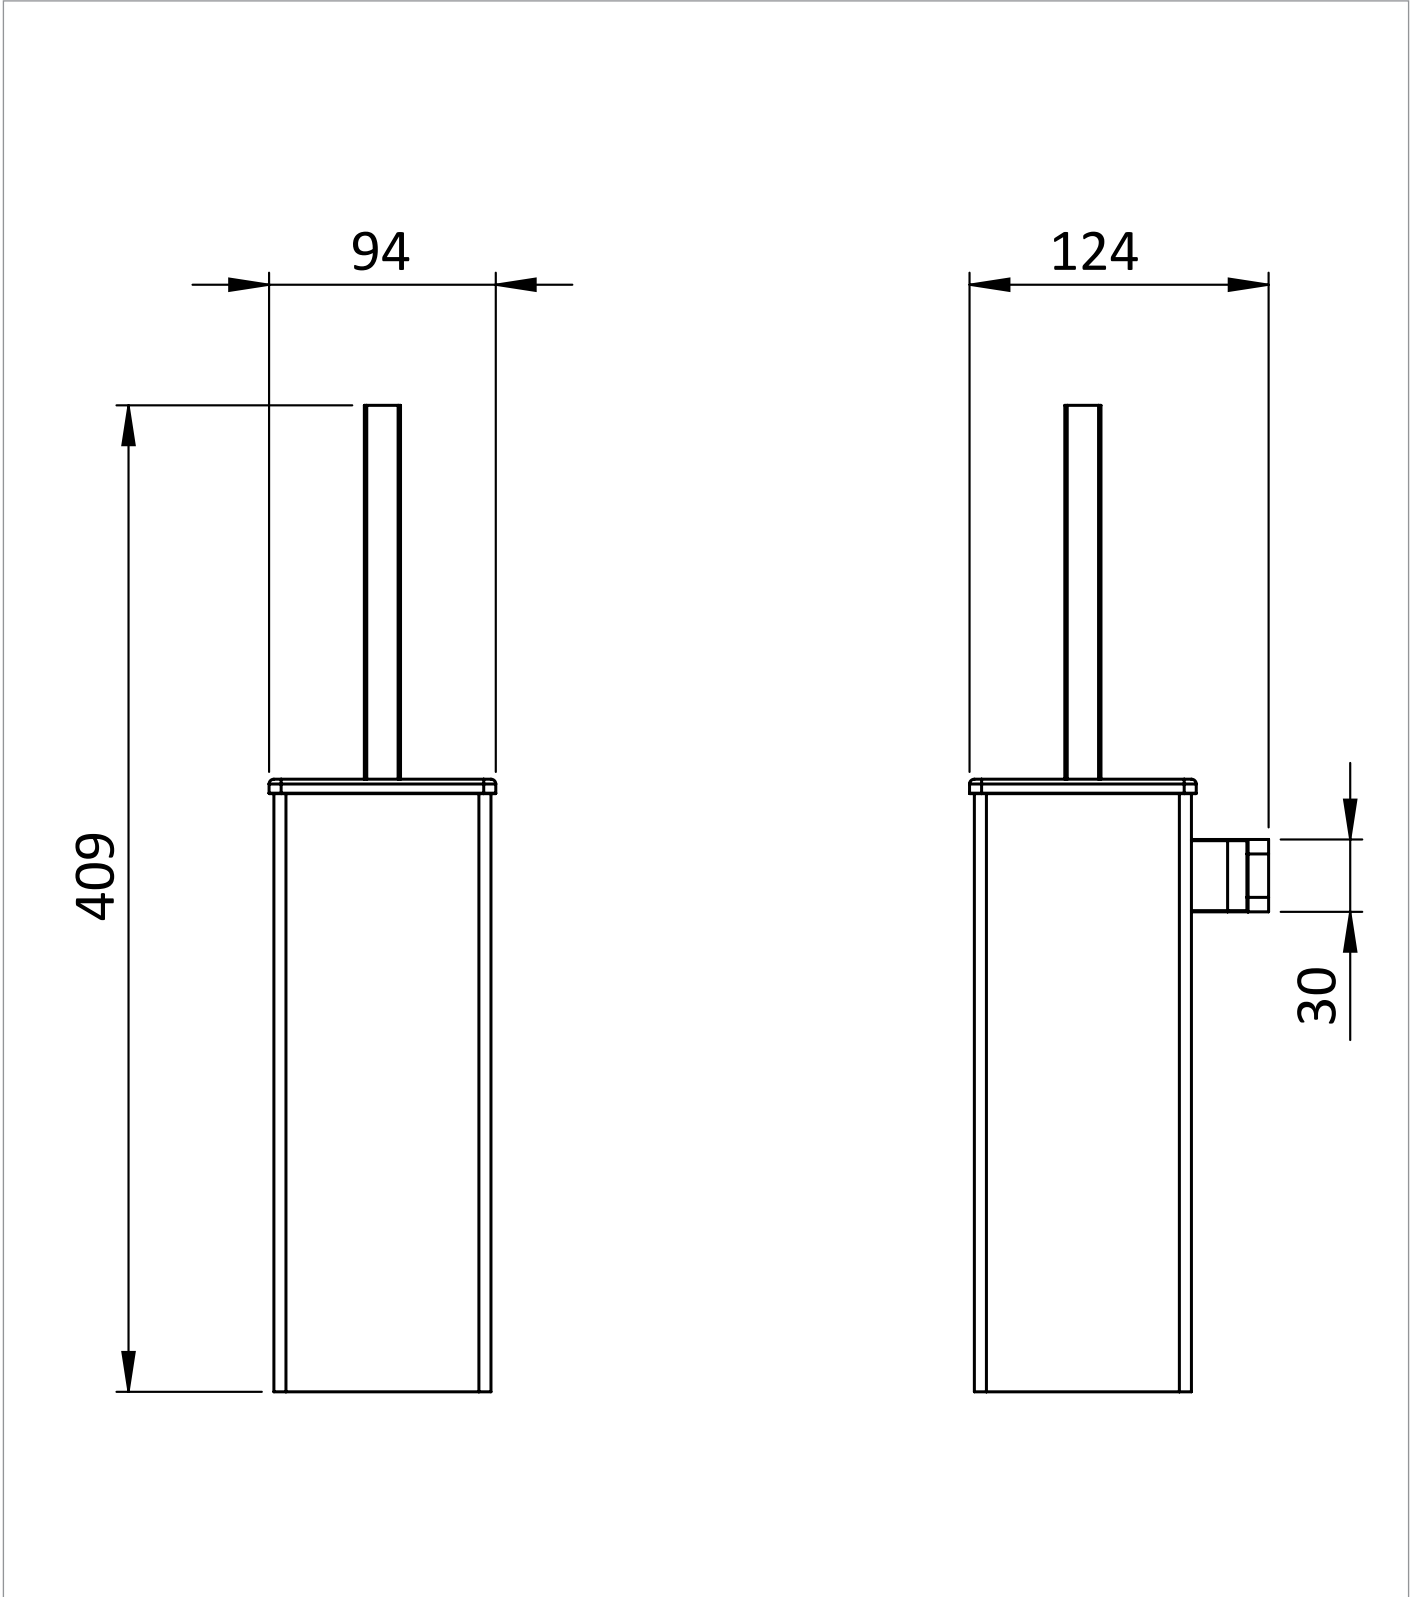

PRODUCT DATA SHEET

PRODUCT CODE

RT025BZ

RANGE

Rotar

DESCRIPTION

Rotar Toilet Brush Holder Brushed Bronze

WEBSITE LINK

[Click Here](#)

CATEGORY	Accessories
WARRANTY DETAILS	15 Years
COLOUR	Brushed Bronze
FINISH APPLICATION	PVD
PRIMARY MATERIAL	304 Stainless Steel
SECONDARY MATERIAL	Brass
INSTALL TYPE	Wall Mounted
PRODUCT WIDTH MM	94
PRODUCT HEIGHT MM	409
PRODUCT DEPTH MM	124
PRODUCT NET WEIGHT KG	1.52

TECHNICAL DIMENSIONS

Dimensions in mm unless otherwise specified.

Tolerances (per material type) apply.

SPARES LIST

Only the parts labelled are available as spares.

NUMBER	PART CODE	DESCRIPTION
1	RT00002	Rotar Wall Mounting Plate for RT021/RT013/RT029/RT025/RT023/RT015
2	RT00004	Rotar Grub Screws for RT021/RT003/RT011/RT013/RT029/RT025/RT023/RT015
3	SP522N	WC Brush Head