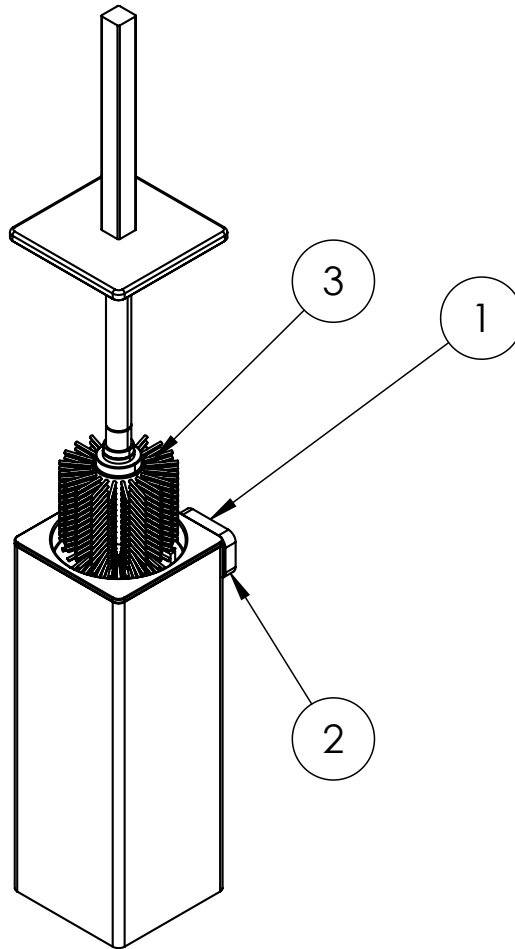

[Click Here](#)

CATEGORY	Accessories
WARRANTY DETAILS	15 Years
COLOUR	Brushed Bronze
FINISH APPLICATION	PVD
PRIMARY MATERIAL	304 Stainless Steel
SECONDARY MATERIAL	Brass
INSTALL TYPE	Wall Mounted
PRODUCT WIDTH MM	94
PRODUCT HEIGHT MM	409
PRODUCT DEPTH MM	124
PRODUCT NET WEIGHT KG	1.52

TECHNICAL DIMENSIONS

Dimensions in mm unless otherwise specified.

Tolerances (per material type) apply.

SPARES LIST

Only the parts labelled are available as spares.

NUMBER	PART CODE	DESCRIPTION
1	RT00002	Rotar Wall Mounting Plate for RT021/RT013/RT029/RT025/RT023/RT015
2	RT00004	Rotar Grub Screws for RT021/RT003/RT011/RT013/RT029/RT025/RT023/RT015
3	SP522N	WC Brush Head