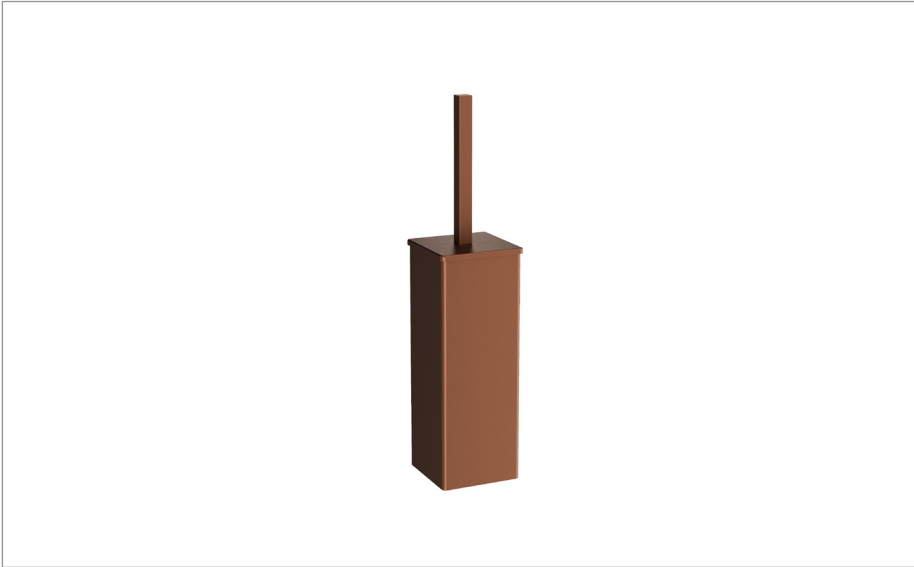

PRODUCT DATA SHEET

PRODUCT CODE

RT025BZ

RANGE

Rotar

DESCRIPTION

Rotar Toilet Brush Holder Brushed Bronze

WEBSITE LINK

[Click Here](#)

CATEGORY	Accessories
WARRANTY DETAILS	15 Years
COLOUR	Brushed Bronze
FINISH APPLICATION	PVD
PRIMARY MATERIAL	304 Stainless Steel
SECONDARY MATERIAL	Brass
INSTALL TYPE	Wall Mounted
PRODUCT WIDTH MM	94
PRODUCT HEIGHT MM	409
PRODUCT DEPTH MM	124
PRODUCT NET WEIGHT KG	1.52