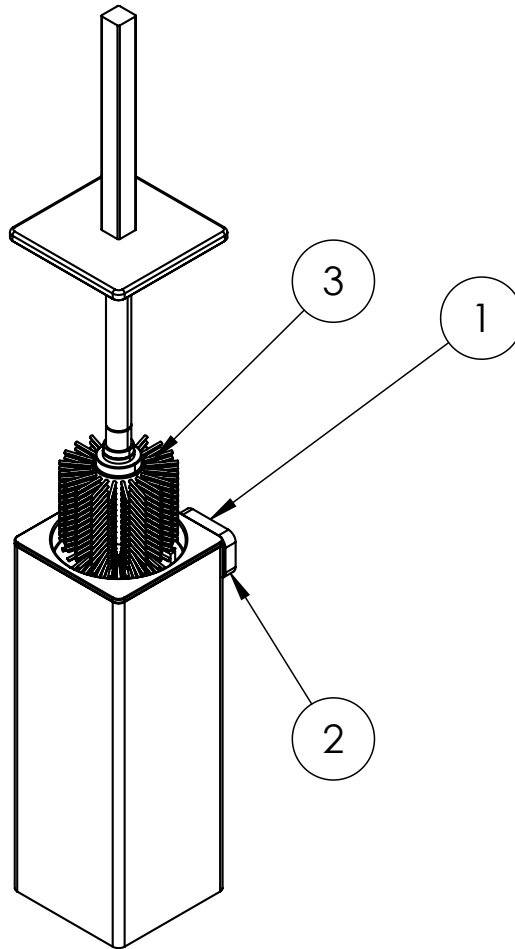

PRODUCT DATA SHEET

PRODUCT CODE

RT025C

RANGE

Rotar

DESCRIPTION

Rotar Toilet Brush Holder Chrome

WEBSITE LINK

[Click Here](#)

CATEGORY	Accessories
WARRANTY DETAILS	15 Years
COLOUR	Chrome
FINISH APPLICATION	Electroplated
PRIMARY MATERIAL	304 Stainless Steel
SECONDARY MATERIAL	Brass
INSTALL TYPE	Wall Mounted
PRODUCT WIDTH MM	94
PRODUCT HEIGHT MM	409
PRODUCT DEPTH MM	124
PRODUCT NET WEIGHT KG	1.52

TECHNICAL DIMENSIONS

Dimensions in mm unless otherwise specified.

Tolerances (per material type) apply.

SPARES LIST

Only the parts labelled are available as spares.

NUMBER	PART CODE	DESCRIPTION
1	RT00002	Rotar Wall Mounting Plate for RT021/RT013/RT029/RT025/RT023/RT015
2	RT00004	Rotar Grub Screws for RT021/RT003/RT011/RT013/RT029/RT025/RT023/RT015
3	SP522N	WC Brush Head