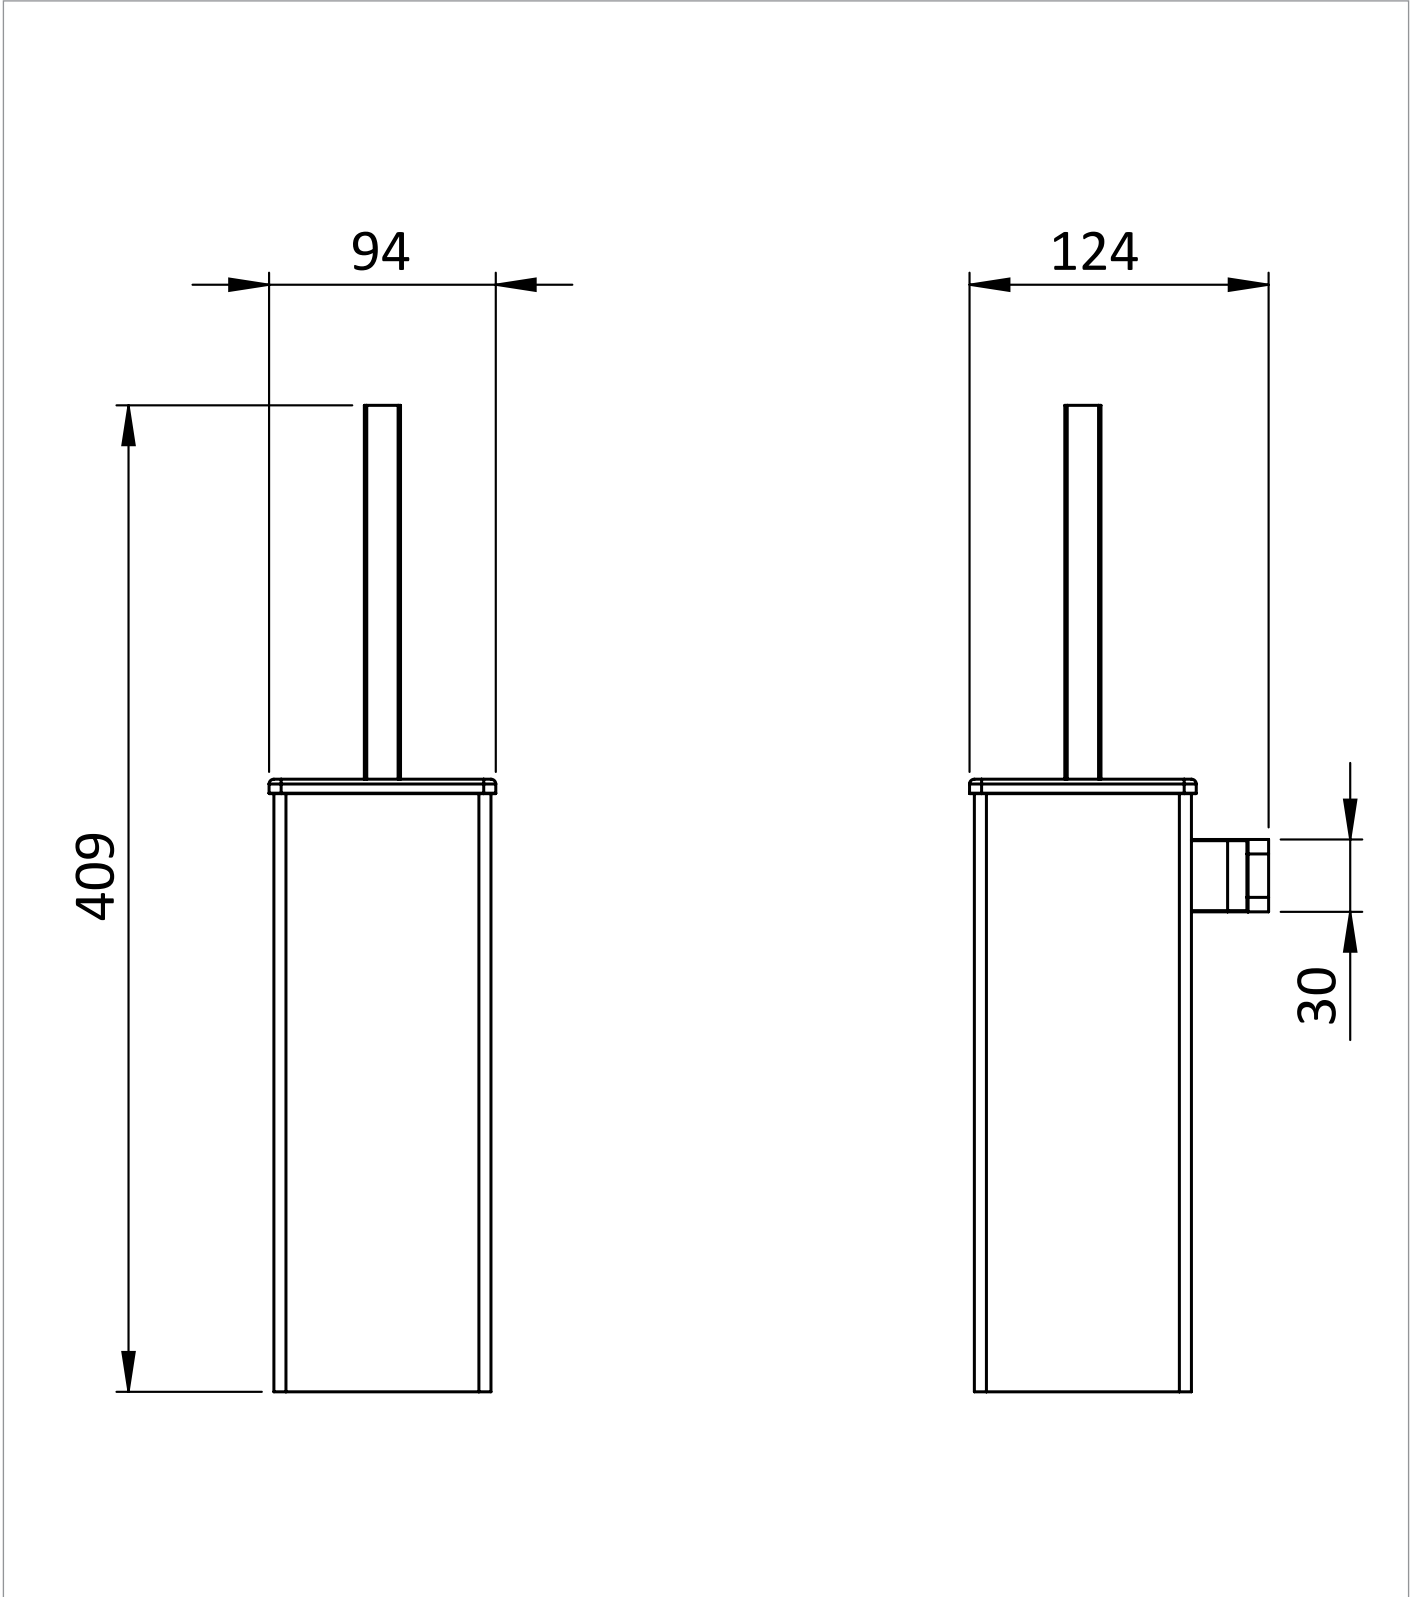

PRODUCT DATA SHEET

PRODUCT CODE

RT025C

RANGE

Rotar

DESCRIPTION

Rotar Toilet Brush Holder Chrome

WEBSITE LINK

[Click Here](#)

CATEGORY	Accessories
WARRANTY DETAILS	15 Years
COLOUR	Chrome
FINISH APPLICATION	Electroplated
PRIMARY MATERIAL	304 Stainless Steel
SECONDARY MATERIAL	Brass
INSTALL TYPE	Wall Mounted
PRODUCT WIDTH MM	94
PRODUCT HEIGHT MM	409
PRODUCT DEPTH MM	124
PRODUCT NET WEIGHT KG	1.52

TECHNICAL DIMENSIONS

Dimensions in mm unless otherwise specified.

Tolerances (per material type) apply.

SPARES LIST

Only the parts labelled are available as spares.

NUMBER	PART CODE	DESCRIPTION
1	RT00002	Rotar Wall Mounting Plate for RT021/RT013/RT029/RT025/RT023/RT015
2	RT00004	Rotar Grub Screws for RT021/RT003/RT011/RT013/RT029/RT025/RT023/RT015
3	SP522N	WC Brush Head