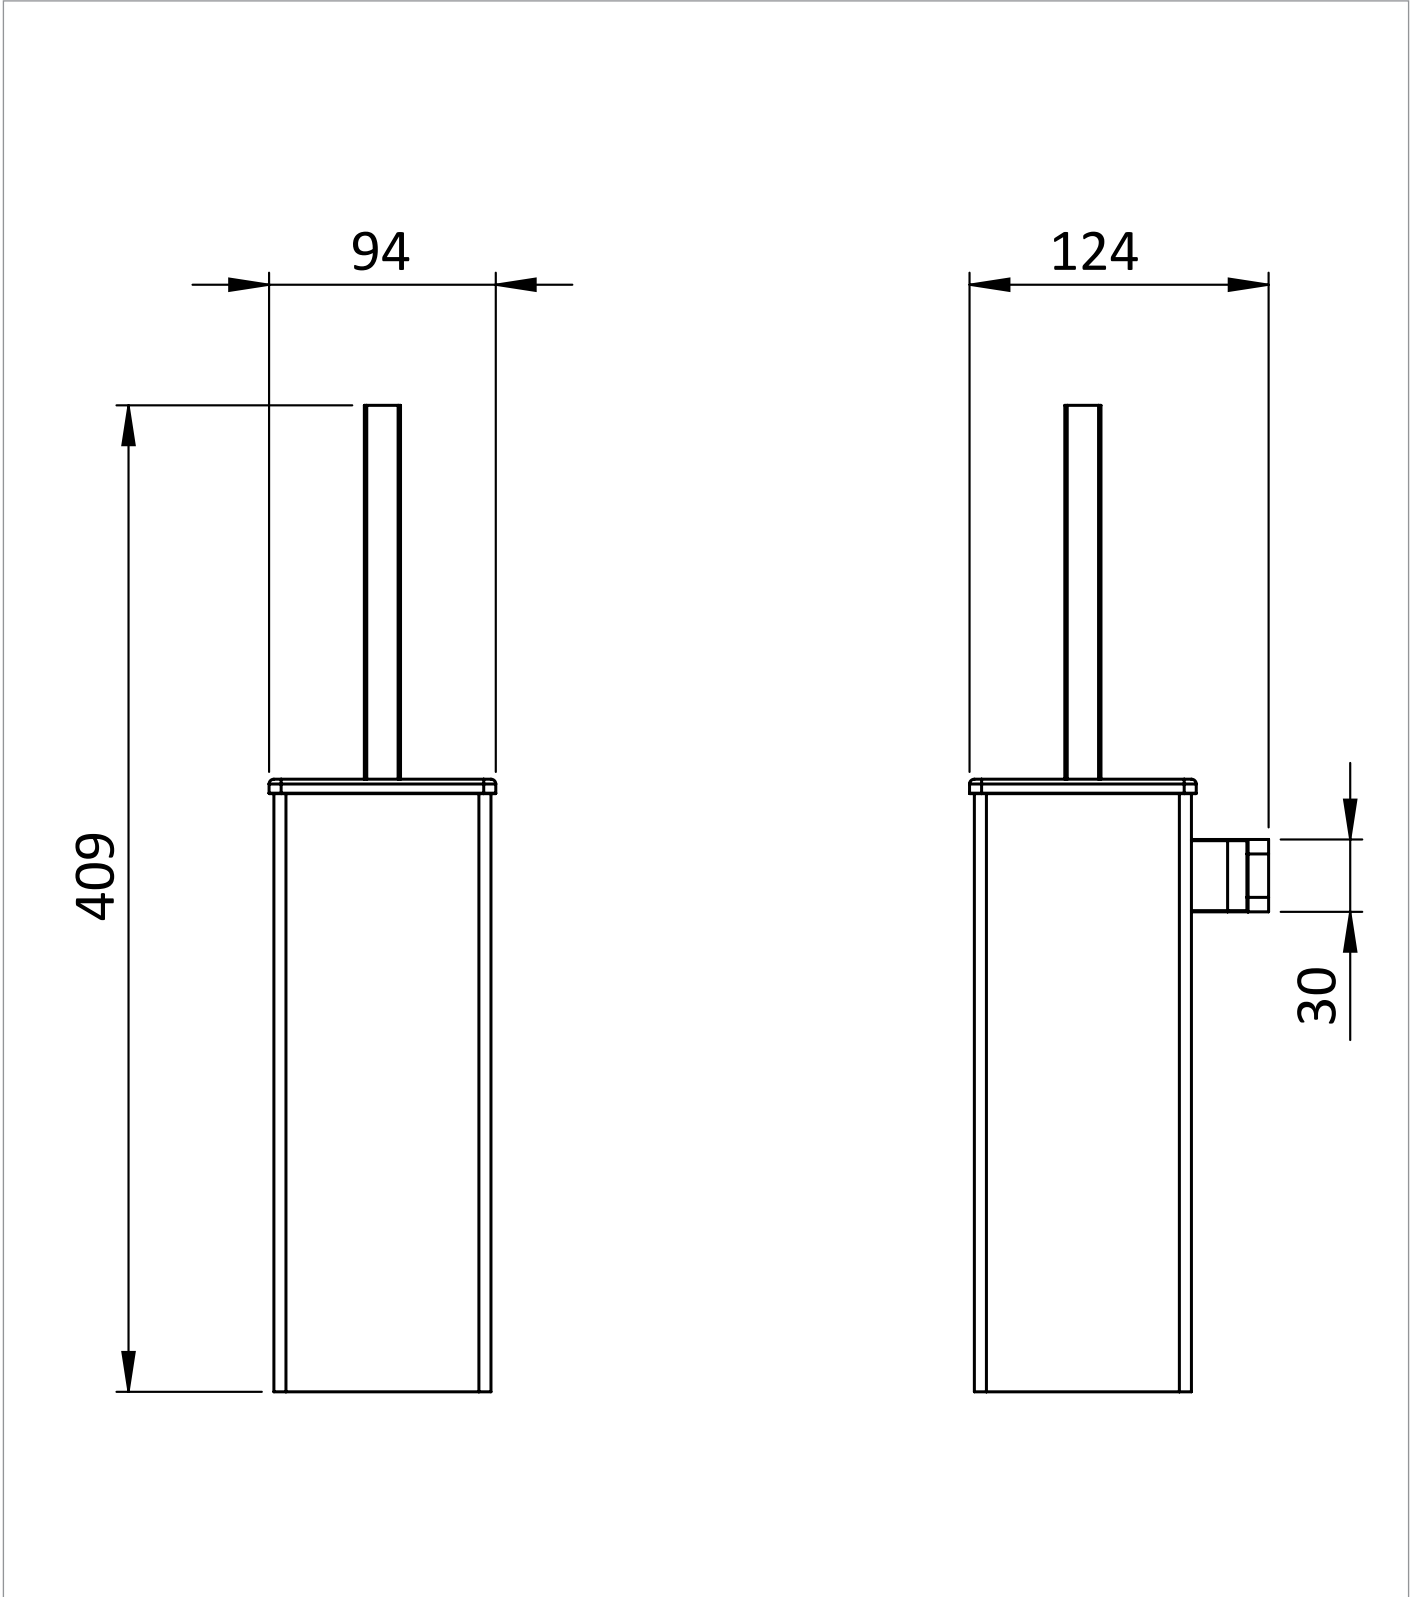

## WEBSITE LINK

[Click Here](#)

CATEGORY	Accessories
WARRANTY DETAILS	15 Years
COLOUR	Matt Black
FINISH APPLICATION	Immersion Plating
PRIMARY MATERIAL	304 Stainless Steel
SECONDARY MATERIAL	Brass
INSTALL TYPE	Wall Mounted
PRODUCT WIDTH MM	94
PRODUCT HEIGHT MM	409
PRODUCT DEPTH MM	124
PRODUCT NET WEIGHT KG	1.52

## TECHNICAL DIMENSIONS

Dimensions in mm unless otherwise specified.

Tolerances (per material type) apply.