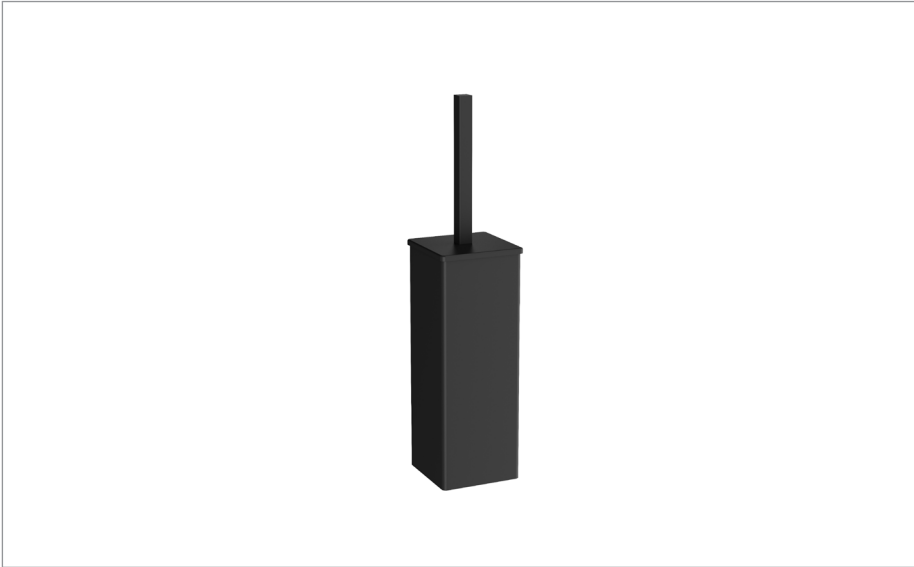

## PRODUCT CODE

RT025M

## DESCRIPTION

Rotar Toilet Brush Holder Matt Black