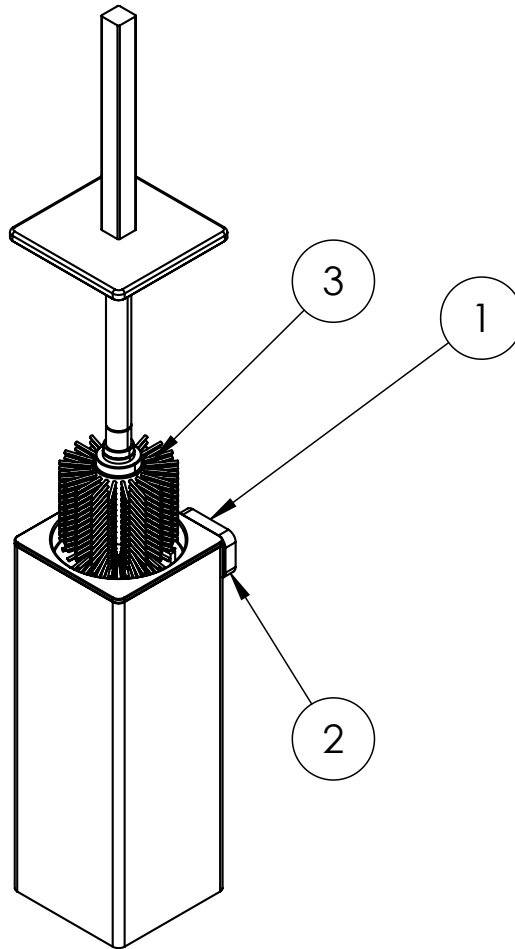

## WEBSITE LINK

[Click Here](#)

CATEGORY	Accessories
WARRANTY DETAILS	15 Years
COLOUR	Matt Black
FINISH APPLICATION	Immersion Plating
PRIMARY MATERIAL	304 Stainless Steel
SECONDARY MATERIAL	Brass
INSTALL TYPE	Wall Mounted
PRODUCT WIDTH MM	94
PRODUCT HEIGHT MM	409
PRODUCT DEPTH MM	124
PRODUCT NET WEIGHT KG	1.52

## TECHNICAL DIMENSIONS

Dimensions in mm unless otherwise specified.

Tolerances (per material type) apply.

## SPARES LIST

Only the parts labelled are available as spares.

NUMBER	PART CODE	DESCRIPTION
1	RT00002	Rotar Wall Mounting Plate for RT021/RT013/RT029/RT025/RT023/RT015
2	RT00004	Rotar Grub Screws for RT021/RT003/RT011/RT013/RT029/RT025/RT023/RT015
3	SP522N	WC Brush Head