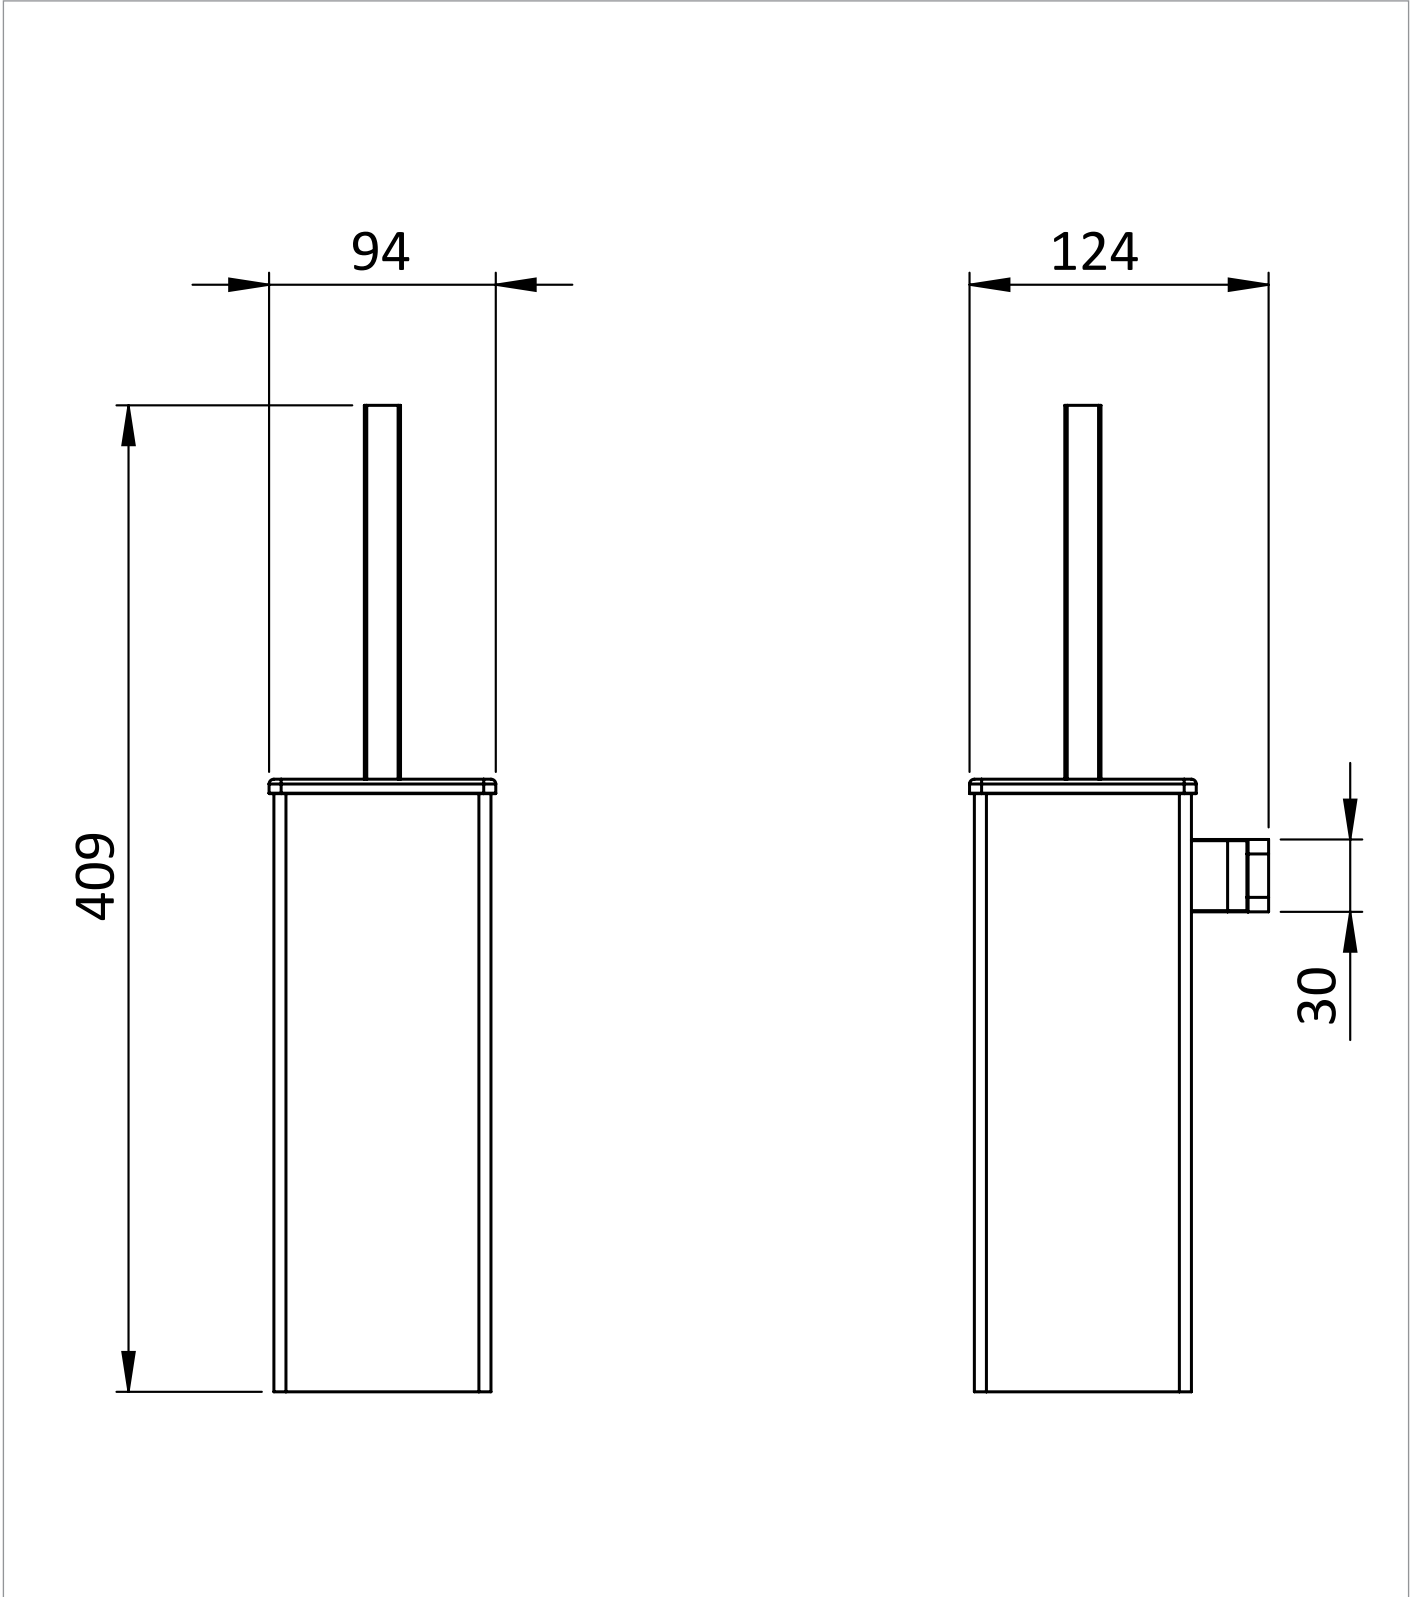

PRODUCT DATA SHEET

PRODUCT CODE

RT025V

RANGE

Rotar

DESCRIPTION

Rotar Toilet Brush Holder Brushed Nickel

WEBSITE LINK

[Click Here](#)

CATEGORY	Accessories
WARRANTY DETAILS	15 Years
COLOUR	Brushed Nickel
FINISH APPLICATION	PVD
PRIMARY MATERIAL	304 Stainless Steel
SECONDARY MATERIAL	Brass
INSTALL TYPE	Wall Mounted
PRODUCT WIDTH MM	94
PRODUCT HEIGHT MM	409
PRODUCT DEPTH MM	124
PRODUCT NET WEIGHT KG	1.52

TECHNICAL DIMENSIONS

Dimensions in mm unless otherwise specified.

Tolerances (per material type) apply.

SPARES LIST

Only the parts labelled are available as spares.

NUMBER	PART CODE	DESCRIPTION
1	RT00002	Rotar Wall Mounting Plate for RT021/RT013/RT029/RT025/RT023/RT015
2	RT00004	Rotar Grub Screws for RT021/RT003/RT011/RT013/RT029/RT025/RT023/RT015
3	SP522N	WC Brush Head