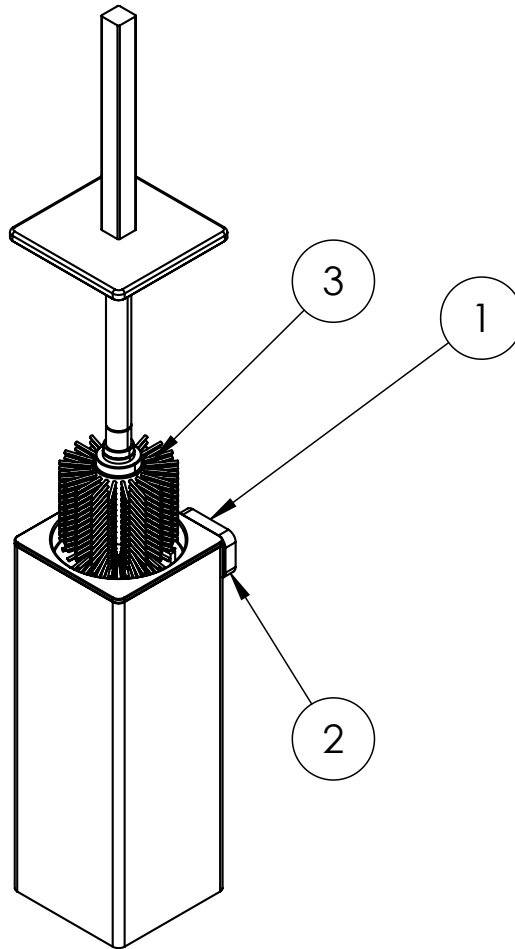

PRODUCT DATA SHEET

PRODUCT CODE

RT025V

RANGE

Rotar

DESCRIPTION

Rotar Toilet Brush Holder Brushed Nickel

WEBSITE LINK

[Click Here](#)

CATEGORY	Accessories
WARRANTY DETAILS	15 Years
COLOUR	Brushed Nickel
FINISH APPLICATION	PVD
PRIMARY MATERIAL	304 Stainless Steel
SECONDARY MATERIAL	Brass
INSTALL TYPE	Wall Mounted
PRODUCT WIDTH MM	94
PRODUCT HEIGHT MM	409
PRODUCT DEPTH MM	124
PRODUCT NET WEIGHT KG	1.52

TECHNICAL DIMENSIONS

Dimensions in mm unless otherwise specified.

Tolerances (per material type) apply.

SPARES LIST

Only the parts labelled are available as spares.

NUMBER	PART CODE	DESCRIPTION
1	RT00002	Rotar Wall Mounting Plate for RT021/RT013/RT029/RT025/RT023/RT015
2	RT00004	Rotar Grub Screws for RT021/RT003/RT011/RT013/RT029/RT025/RT023/RT015
3	SP522N	WC Brush Head