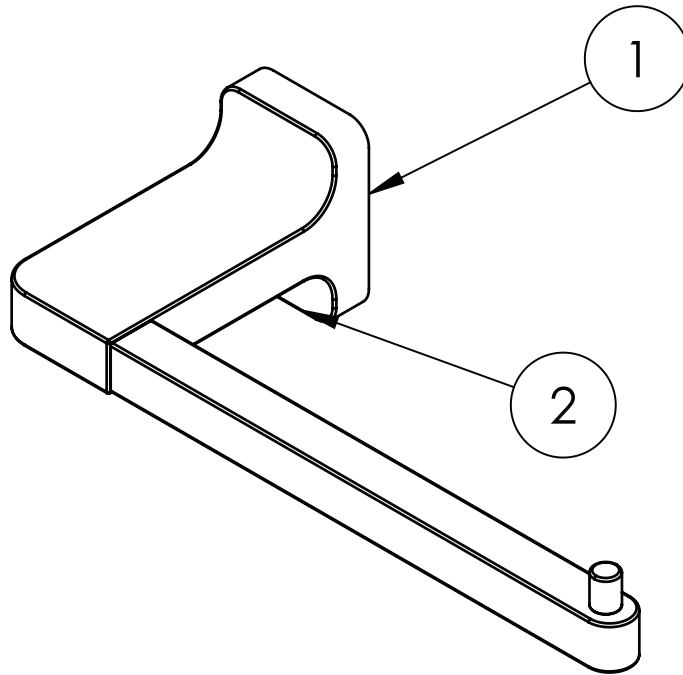

## DESCRIPTION

Rotar Toilet Roll Holder Chrome

## WEBSITE LINK

[Click Here](#)

CATEGORY	Accessories
WARRANTY DETAILS	15 Years
COLOUR	Chrome
FINISH APPLICATION	Electroplated
PRIMARY MATERIAL	Brass
SECONDARY MATERIAL	Zamac
INSTALL TYPE	Wall Mounted
PRODUCT WIDTH MM	161
PRODUCT HEIGHT MM	42
PRODUCT DEPTH MM	68
PRODUCT NET WEIGHT KG	0.8

## TECHNICAL DIMENSIONS

Dimensions in mm unless otherwise specified.

Tolerances (per material type) apply.

## SPARES LIST

Only the parts labelled are available as spares.

NUMBER	PART CODE	DESCRIPTION
1	RT00002	Rotar Wall Mounting Plate for RT021/RT013/RT029/RT025/RT023/RT015
2	RT00004	Rotar Grub Screws for RT021/RT003/RT011/RT013/RT029/RT025/RT023/RT015