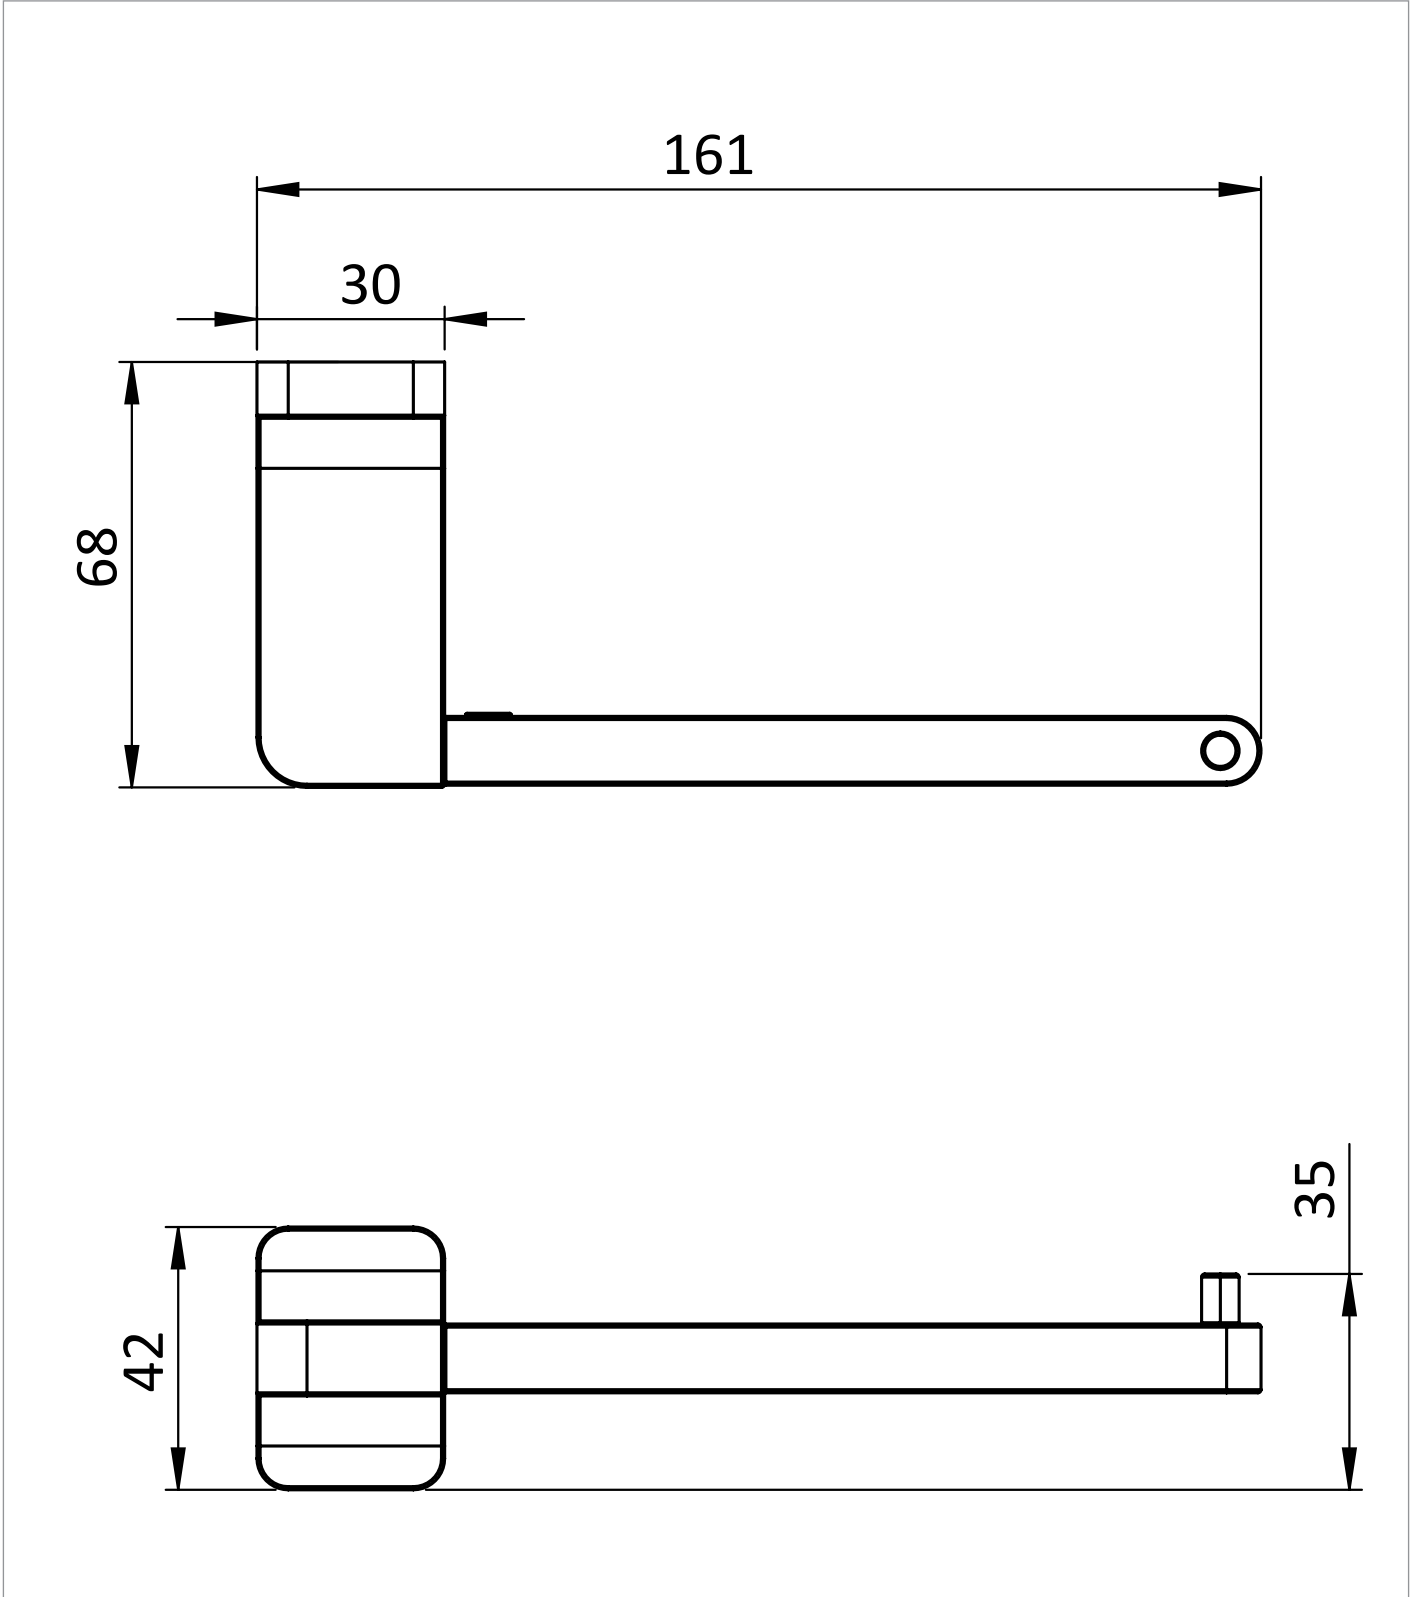

## DESCRIPTION

Rotar Toilet Roll Holder Chrome

## WEBSITE LINK

[Click Here](#)

CATEGORY	Accessories
WARRANTY DETAILS	15 Years
COLOUR	Chrome
FINISH APPLICATION	Electroplated
PRIMARY MATERIAL	Brass
SECONDARY MATERIAL	Zamac
INSTALL TYPE	Wall Mounted
PRODUCT WIDTH MM	161
PRODUCT HEIGHT MM	42
PRODUCT DEPTH MM	68
PRODUCT NET WEIGHT KG	0.8

## TECHNICAL DIMENSIONS

Dimensions in mm unless otherwise specified.

Tolerances (per material type) apply.