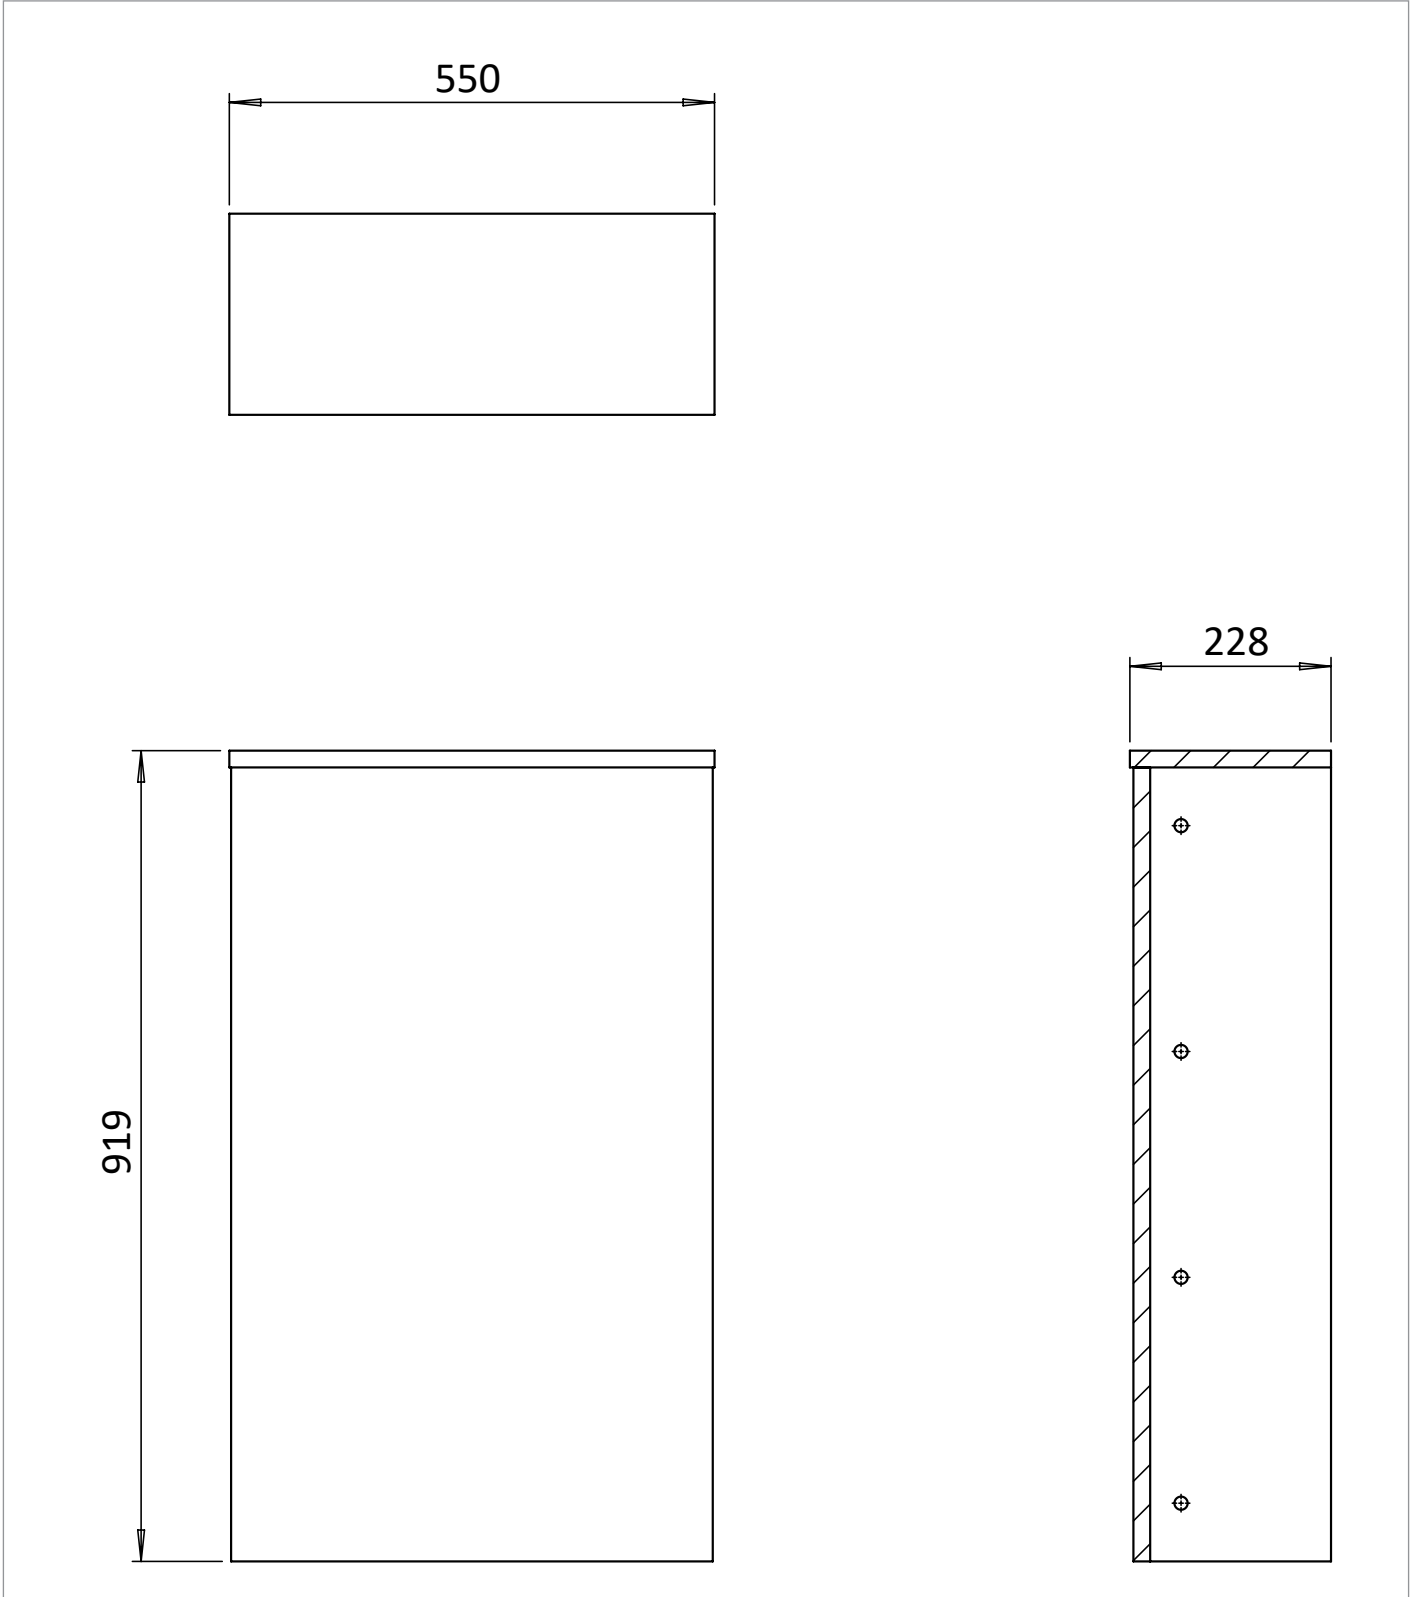

TECHNICAL DIMENSIONS

Dimensions in mm unless otherwise specified.

Tolerances (per material type) apply.