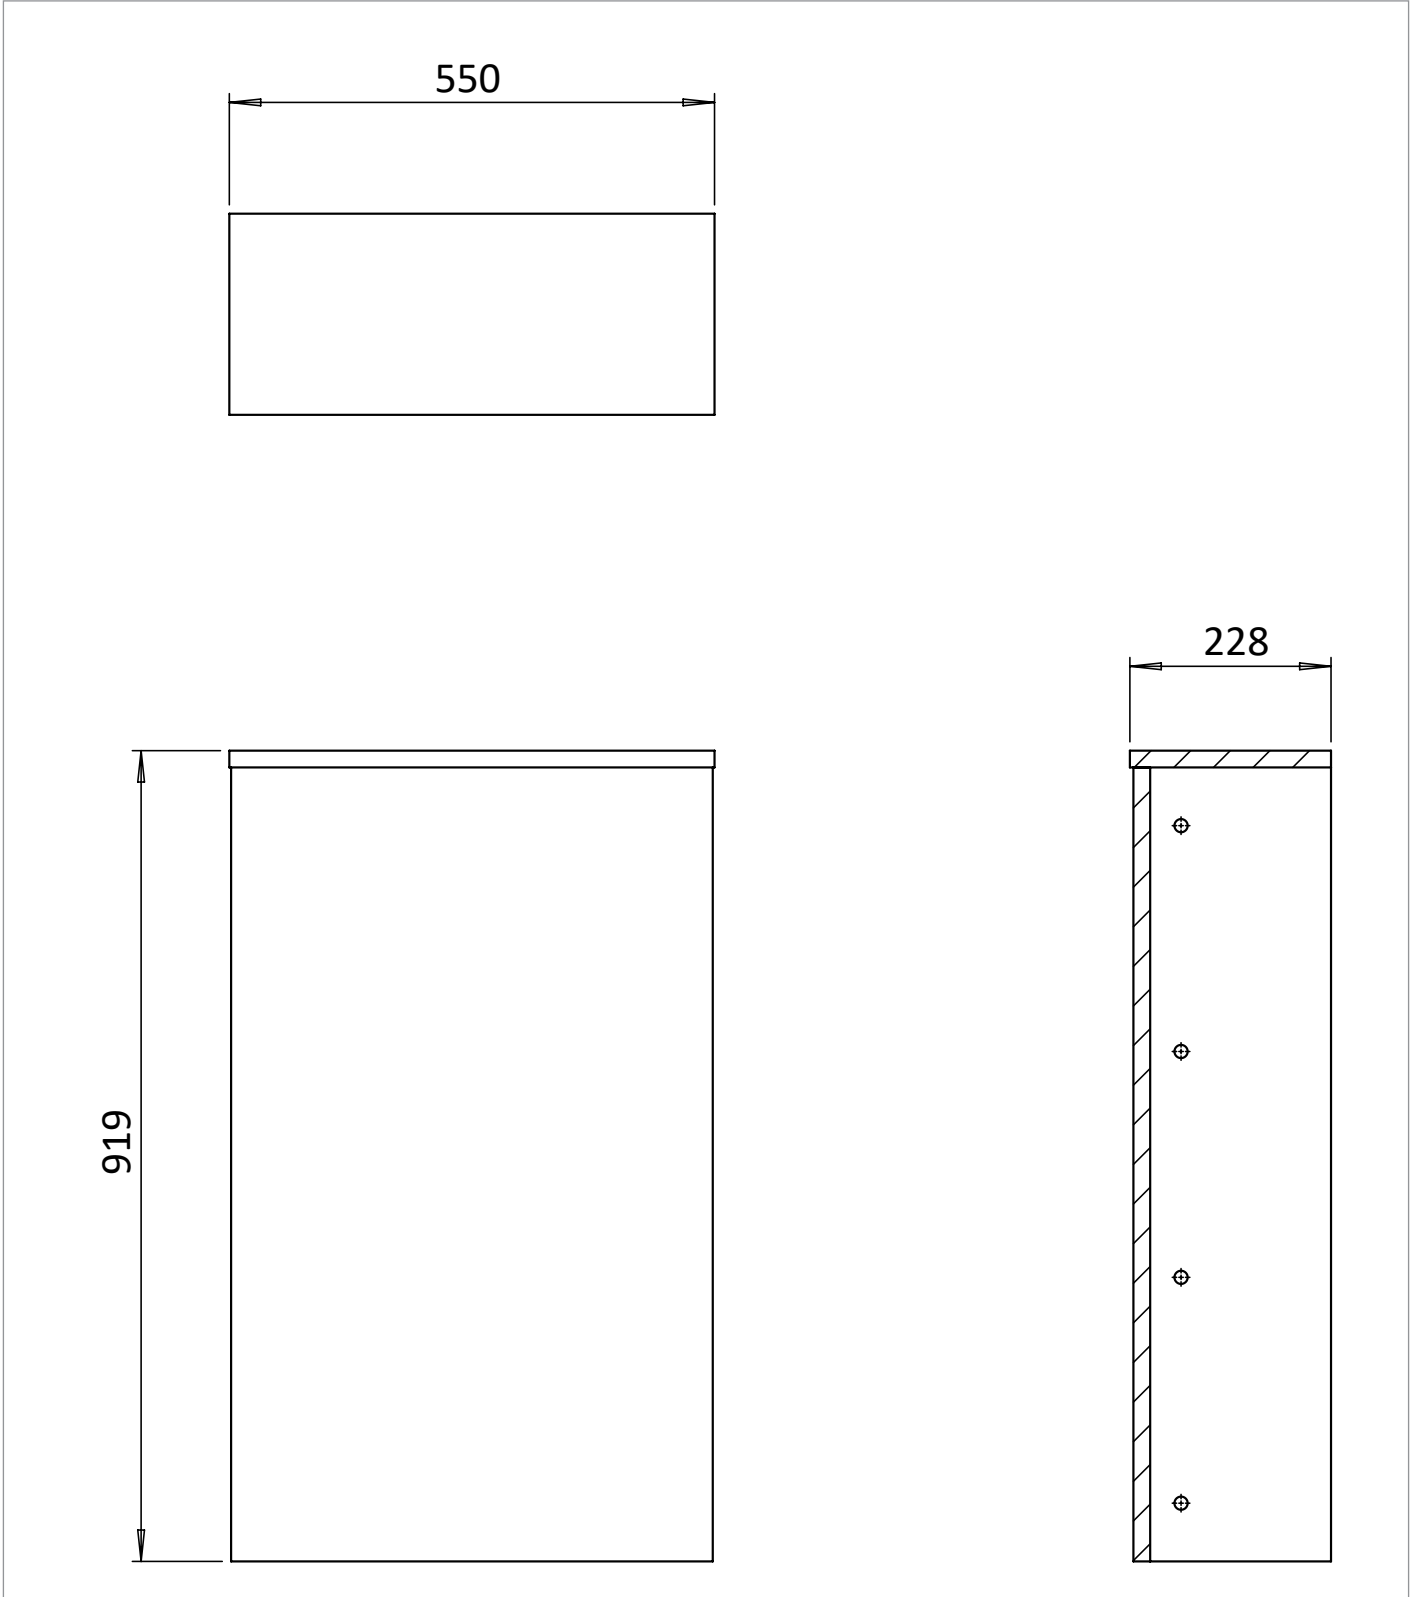

## WEBSITE LINK

[Click Here](#)

CATEGORY	Furniture
WARRANTY DETAILS	10 Years
COLOUR	Warm Stone
FINISH APPLICATION	Lacquered
PRIMARY MATERIAL	MFC
INSTALL TYPE	Floor Standing
PRODUCT WIDTH MM	550
PRODUCT HEIGHT MM	919
PRODUCT DEPTH MM	228
PRODUCT NET WEIGHT KG	5

## TECHNICAL DIMENSIONS

Dimensions in mm unless otherwise specified.

Tolerances (per material type) apply.