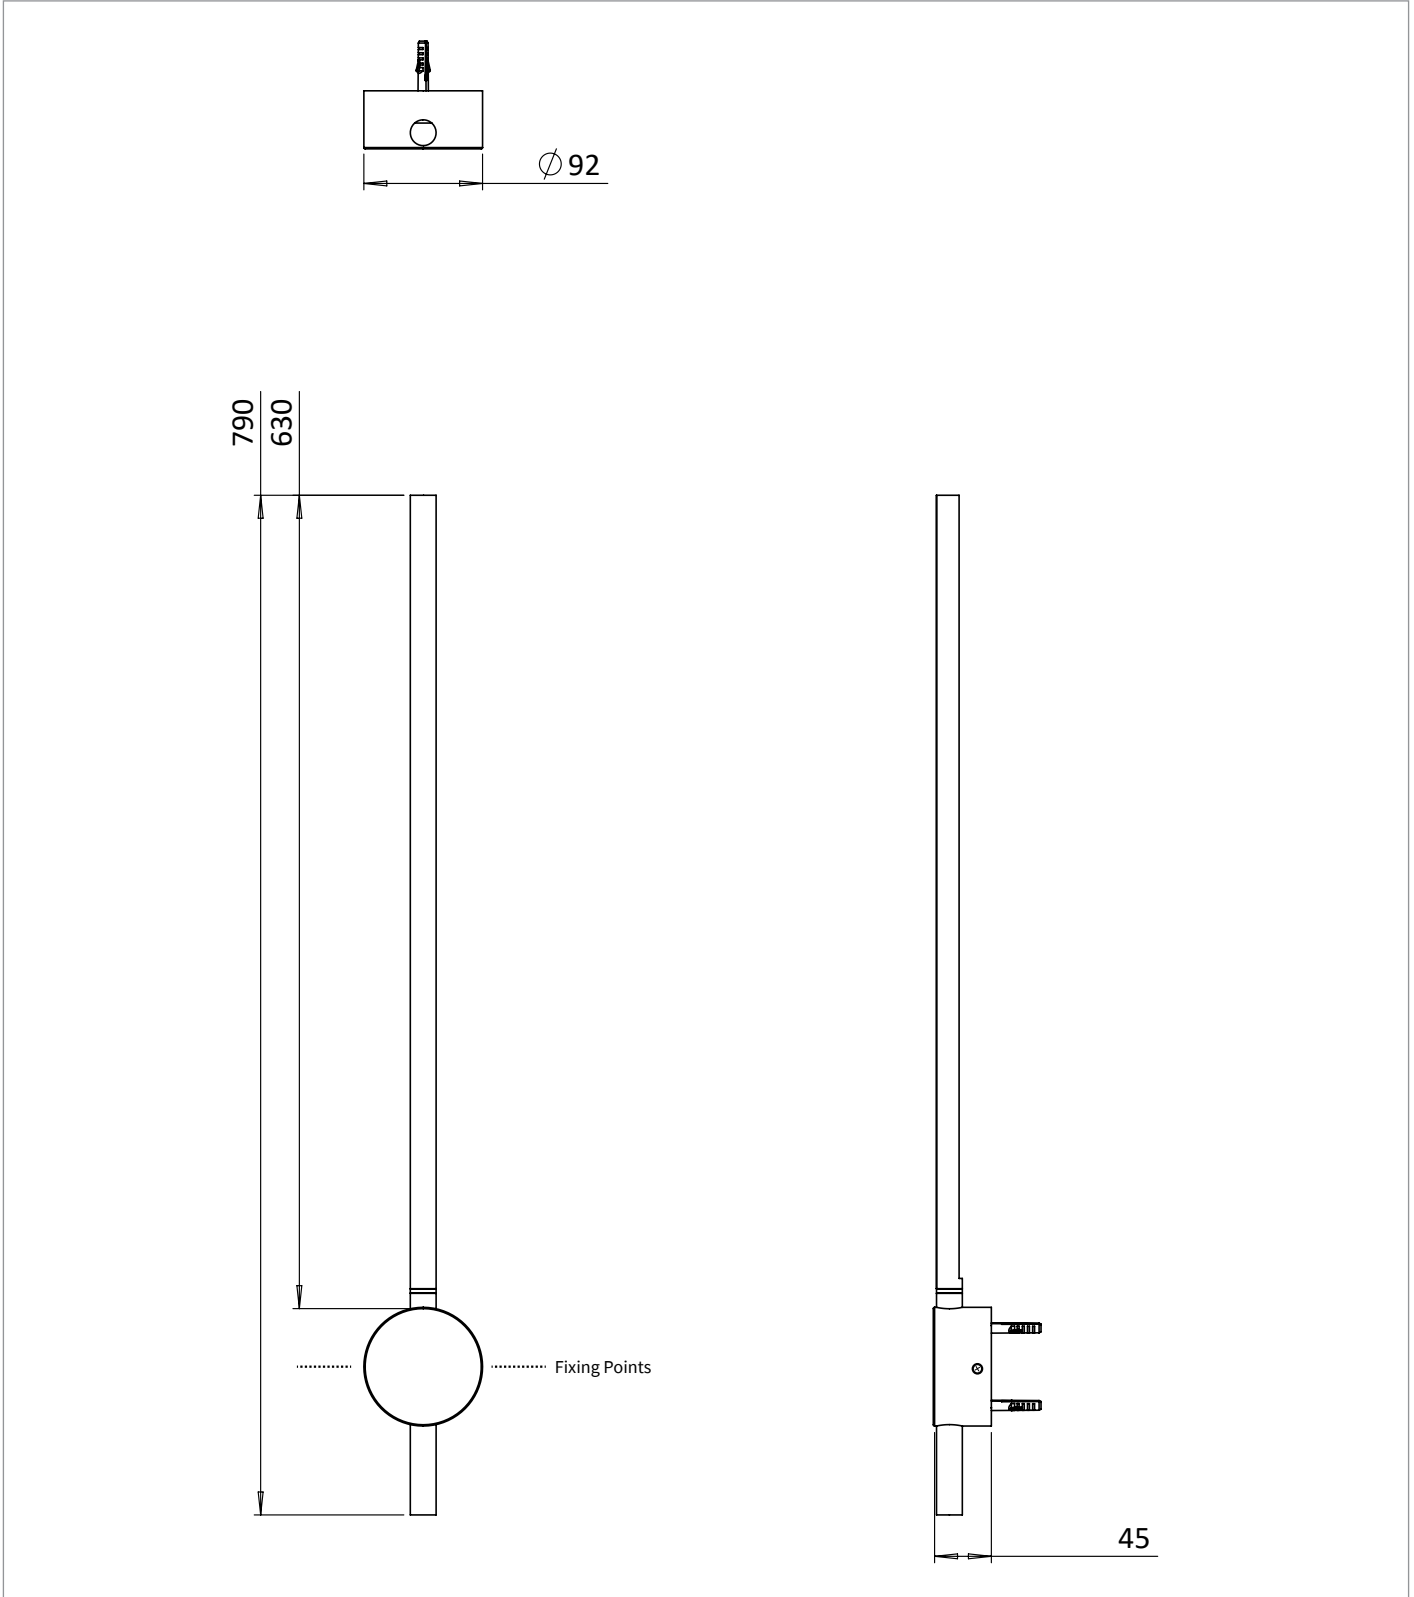

PRODUCT DATA SHEET

PRODUCT CODE

TRL001BZ

RANGE

Tranquil

DESCRIPTION

Tranquil Pillar Light - Brushed Bronze

WEBSITE LINK

[Click Here](#)

CATEGORY	Lighting
WARRANTY DETAILS	5 Years
COLOUR	Brushed Bronze
FINISH APPLICATION	Electroplated
PRIMARY MATERIAL	Steel
SECONDARY MATERIAL	Acrylic
INSTALL TYPE	Wall Mounted
PRODUCT WIDTH MM	92
PRODUCT LENGTH MM	790
PRODUCT DEPTH MM	44
PRODUCT NET WEIGHT KG	0.7

STANDARDS	BS EN 60598
IP RATING	IP44
CABLE LENGTH (MM)	203
COLOUR RANGE (K)	3000k
LUMINOUS EFFICACY (LM/W)	90lm/W
COLOUR RENDERING INDEX (RA)	80
ENERGY RATING	F
SWITCH TYPE	Mains Wired
DIMMABLE	No
LIGHT TYPE	LED
LED WATTAGE	12.4W
DRIVER WATTAGE	26.5W
IP RATING HEATING	IP44

TECHNICAL DIMENSIONS

Dimensions in mm unless otherwise specified.

Tolerances (per material type) apply.

SPARES LIST

Only the parts labelled are available as spares.

NO SPARES AVAILABLE