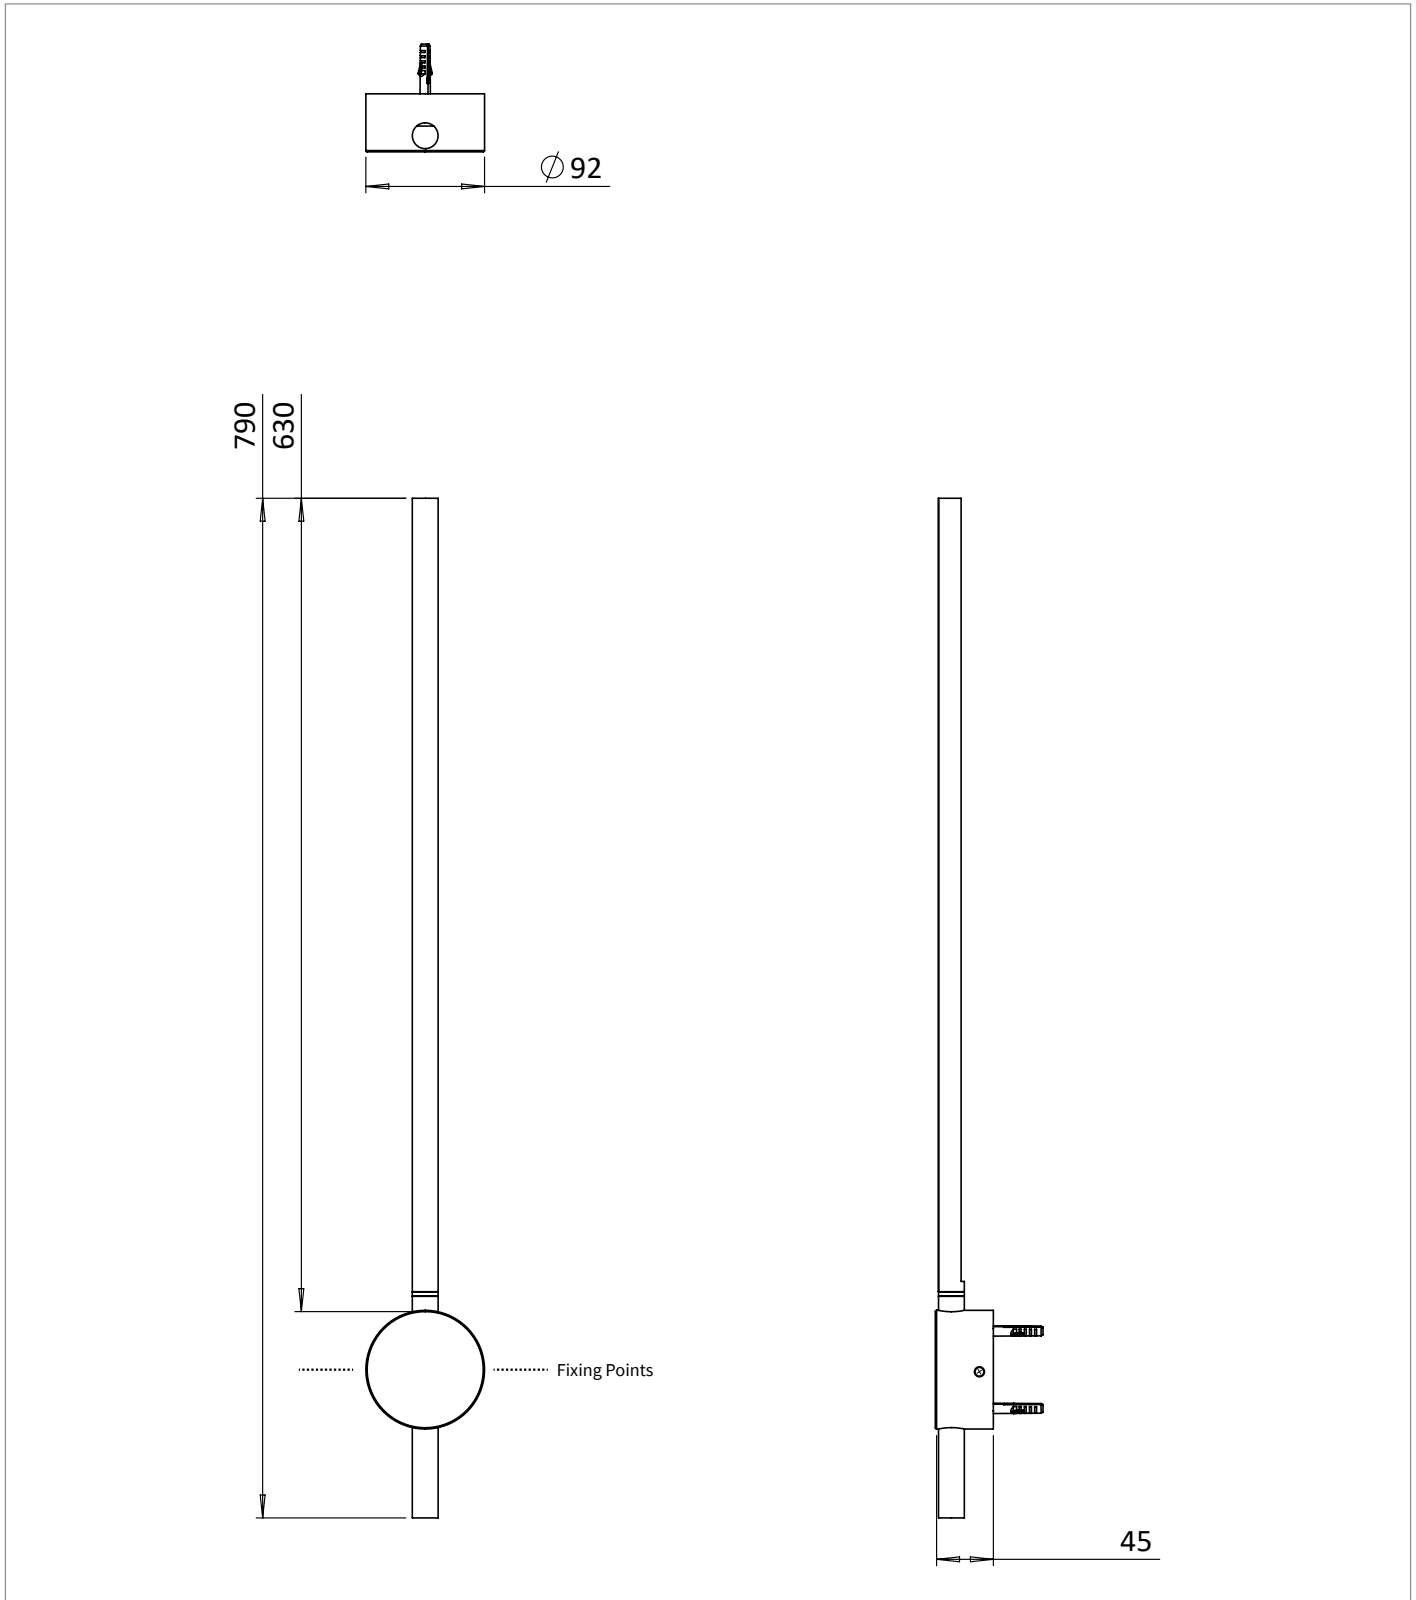

PRODUCT DATA SHEET

PRODUCT CODE

TRL001C

RANGE

Tranquil

DESCRIPTION

Tranquil Pillar Light - Chrome

WEBSITE LINK

[Click Here](#)

CATEGORY	Lighting
WARRANTY DETAILS	5 Years
COLOUR	Chrome
FINISH APPLICATION	Electroplated
PRIMARY MATERIAL	Steel
SECONDARY MATERIAL	Acrylic
INSTALL TYPE	Wall Mounted
PRODUCT WIDTH MM	92
PRODUCT LENGTH MM	790
PRODUCT DEPTH MM	44
PRODUCT NET WEIGHT KG	0.7

STANDARDS	BS EN 60598
IP RATING	IP44
CABLE LENGTH (MM)	203
COLOUR RANGE (K)	3000k
LUMINOUS EFFICACY (LM/W)	90lm/W
COLOUR RENDERING INDEX (RA)	80
ENERGY RATING	F
SWITCH TYPE	Mains Wired
DIMMABLE	No
LIGHT TYPE	LED
LED WATTAGE	12.4W
DRIVER WATTAGE	26.5W
IP RATING HEATING	IP44

TECHNICAL DIMENSIONS

Dimensions in mm unless otherwise specified.

Tolerances (per material type) apply.

SPARES LIST

Only the parts labelled are available as spares.

--