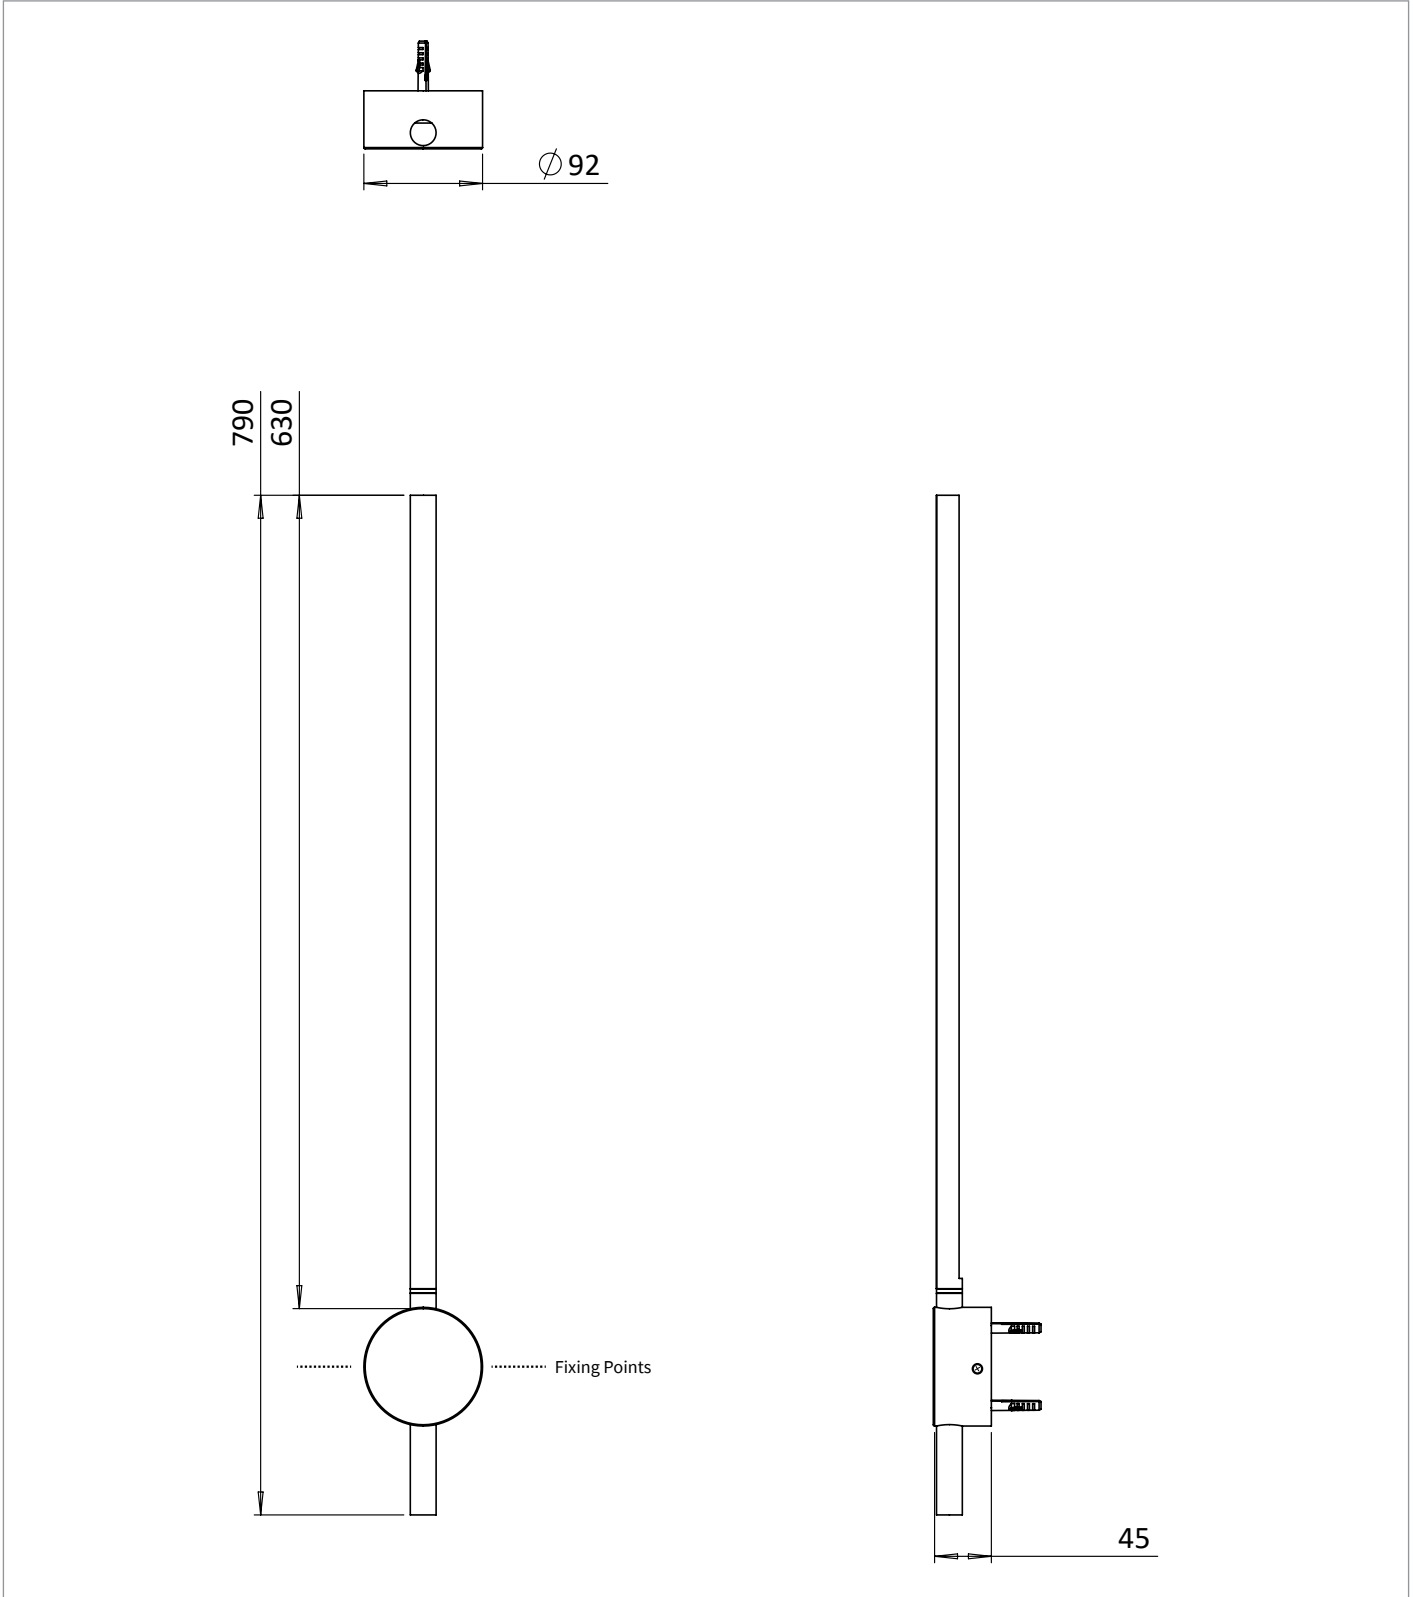

PRODUCT DATA SHEET

PRODUCT CODE

TRL001F

RANGE

Tranquil

DESCRIPTION

Tranquil Pillar Light Brushed Brass

WEBSITE LINK

[Click Here](#)

CATEGORY	Lighting
WARRANTY DETAILS	5 Years
COLOUR	Brushed Brass
FINISH APPLICATION	Electroplated
PRIMARY MATERIAL	Steel
SECONDARY MATERIAL	Acrylic
INSTALL TYPE	Wall Mounted
PRODUCT WIDTH MM	92
PRODUCT LENGTH MM	790
PRODUCT DEPTH MM	44
PRODUCT NET WEIGHT KG	0.7

STANDARDS	BS EN 60598
IP RATING	IP44
CABLE LENGTH (MM)	203
COLOUR RANGE (K)	3000k
LUMINOUS EFFICACY (LM/W)	90lm/W
COLOUR RENDERING INDEX (RA)	80
ENERGY RATING	F
SWITCH TYPE	Mains Wired
DIMMABLE	No
LIGHT TYPE	LED
LED WATTAGE	12.4W
DRIVER WATTAGE	26.5W
IP RATING HEATING	IP44

TECHNICAL DIMENSIONS

Dimensions in mm unless otherwise specified.

Tolerances (per material type) apply.

SPARES LIST

Only the parts labelled are available as spares.

NO SPARES AVAILABLE