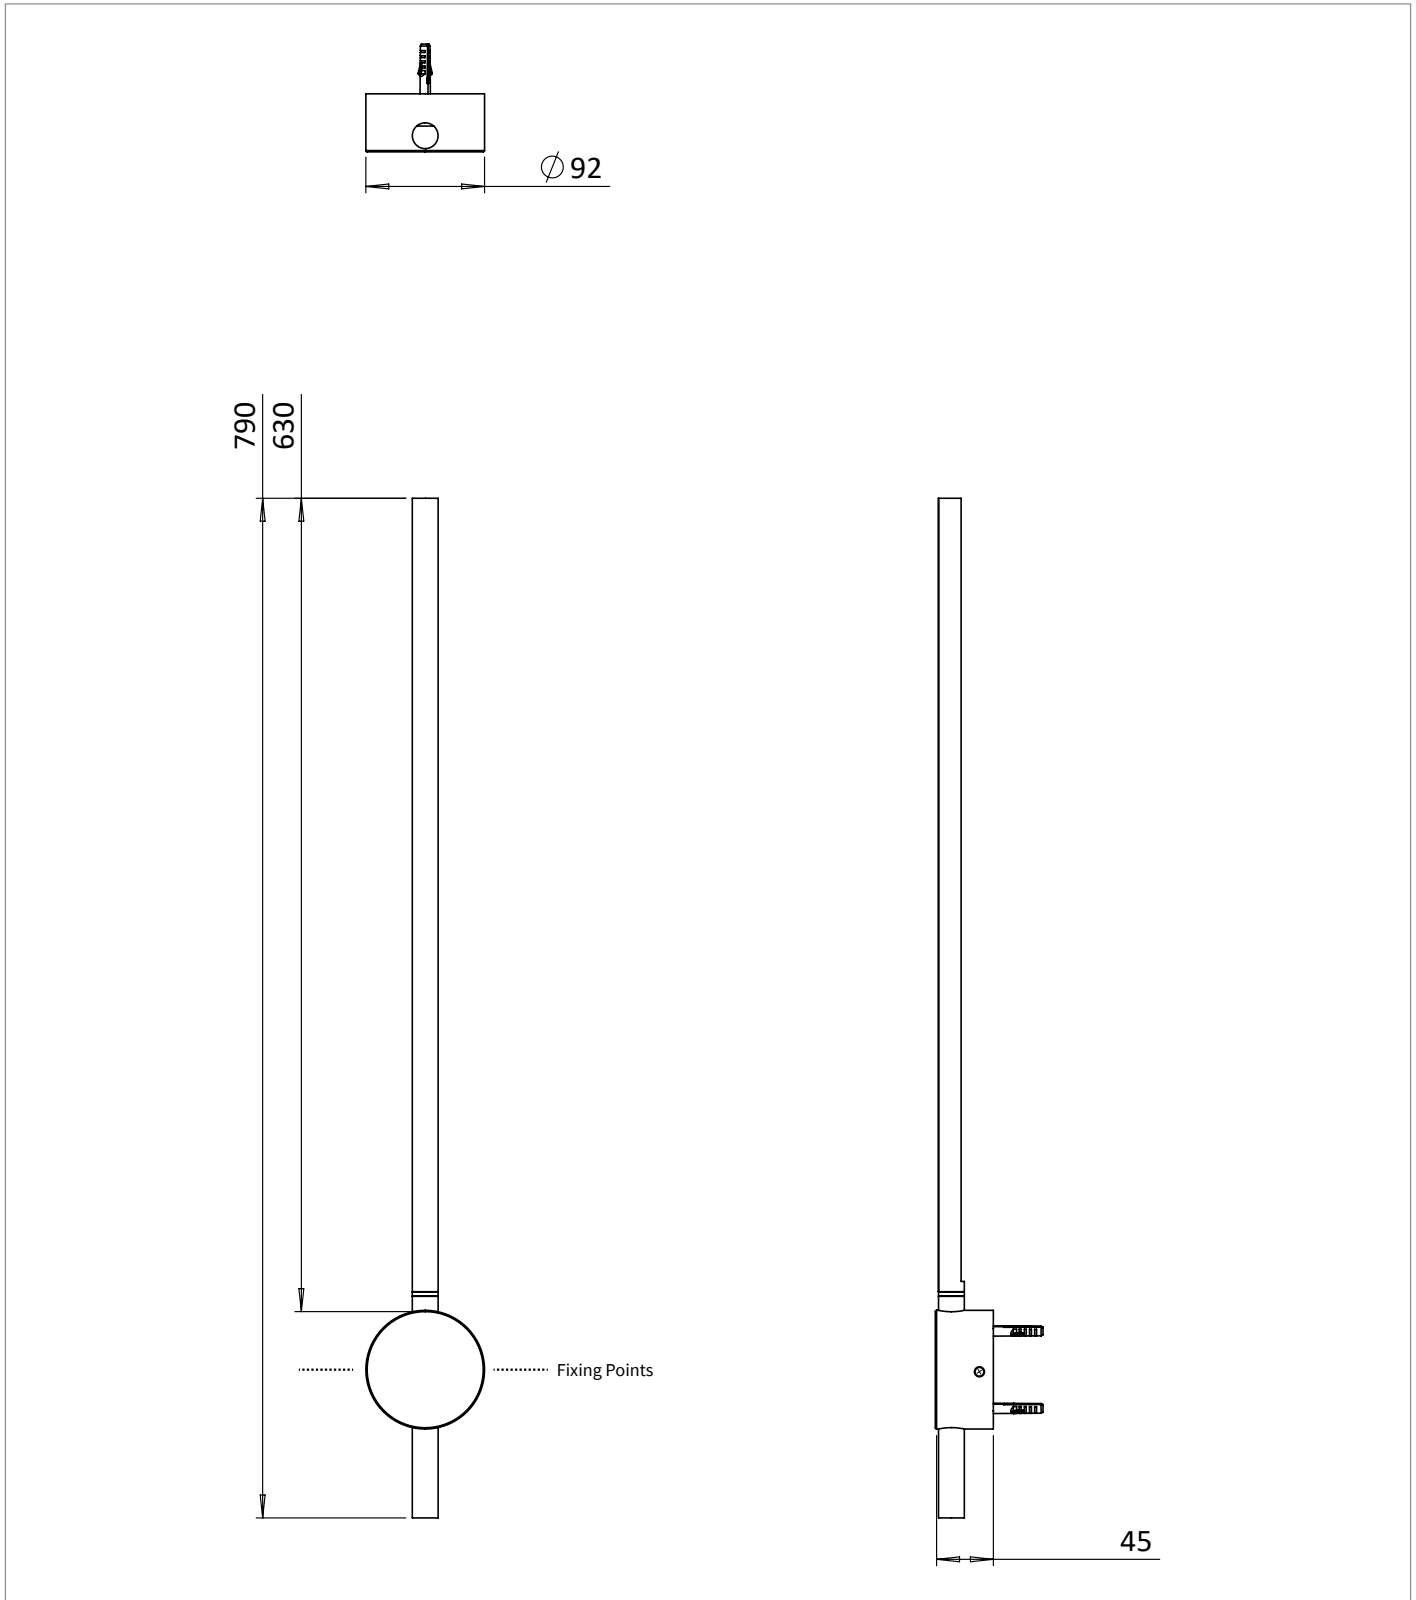

PRODUCT DATA SHEET

PRODUCT CODE

TRL001MB

RANGE

Tranquil

DESCRIPTION

Tranquil Pillar Light - Matt Black

WEBSITE LINK

[Click Here](#)

CATEGORY	Lighting
WARRANTY DETAILS	5 Years
COLOUR	Matt Black
FINISH APPLICATION	Electroplated
PRIMARY MATERIAL	Steel
SECONDARY MATERIAL	Acrylic
INSTALL TYPE	Wall Mounted
PRODUCT WIDTH MM	92
PRODUCT LENGTH MM	790
PRODUCT DEPTH MM	44
PRODUCT NET WEIGHT KG	0.7

STANDARDS	BS EN 60598
IP RATING	IP44
CABLE LENGTH (MM)	203
COLOUR RANGE (K)	3000k
LUMINOUS EFFICACY (LM/W)	90lm/W
COLOUR RENDERING INDEX (RA)	80
ENERGY RATING	F
SWITCH TYPE	Mains Wired
DIMMABLE	No
LIGHT TYPE	LED
LED WATTAGE	12.4W
DRIVER WATTAGE	26.5W
IP RATING HEATING	IP44
COLOUR CODE / REFERENCE	RAL 9005

TECHNICAL DIMENSIONS

Dimensions in mm unless otherwise specified.

Tolerances (per material type) apply.

SPARES LIST

Only the parts labelled are available as spares.

--