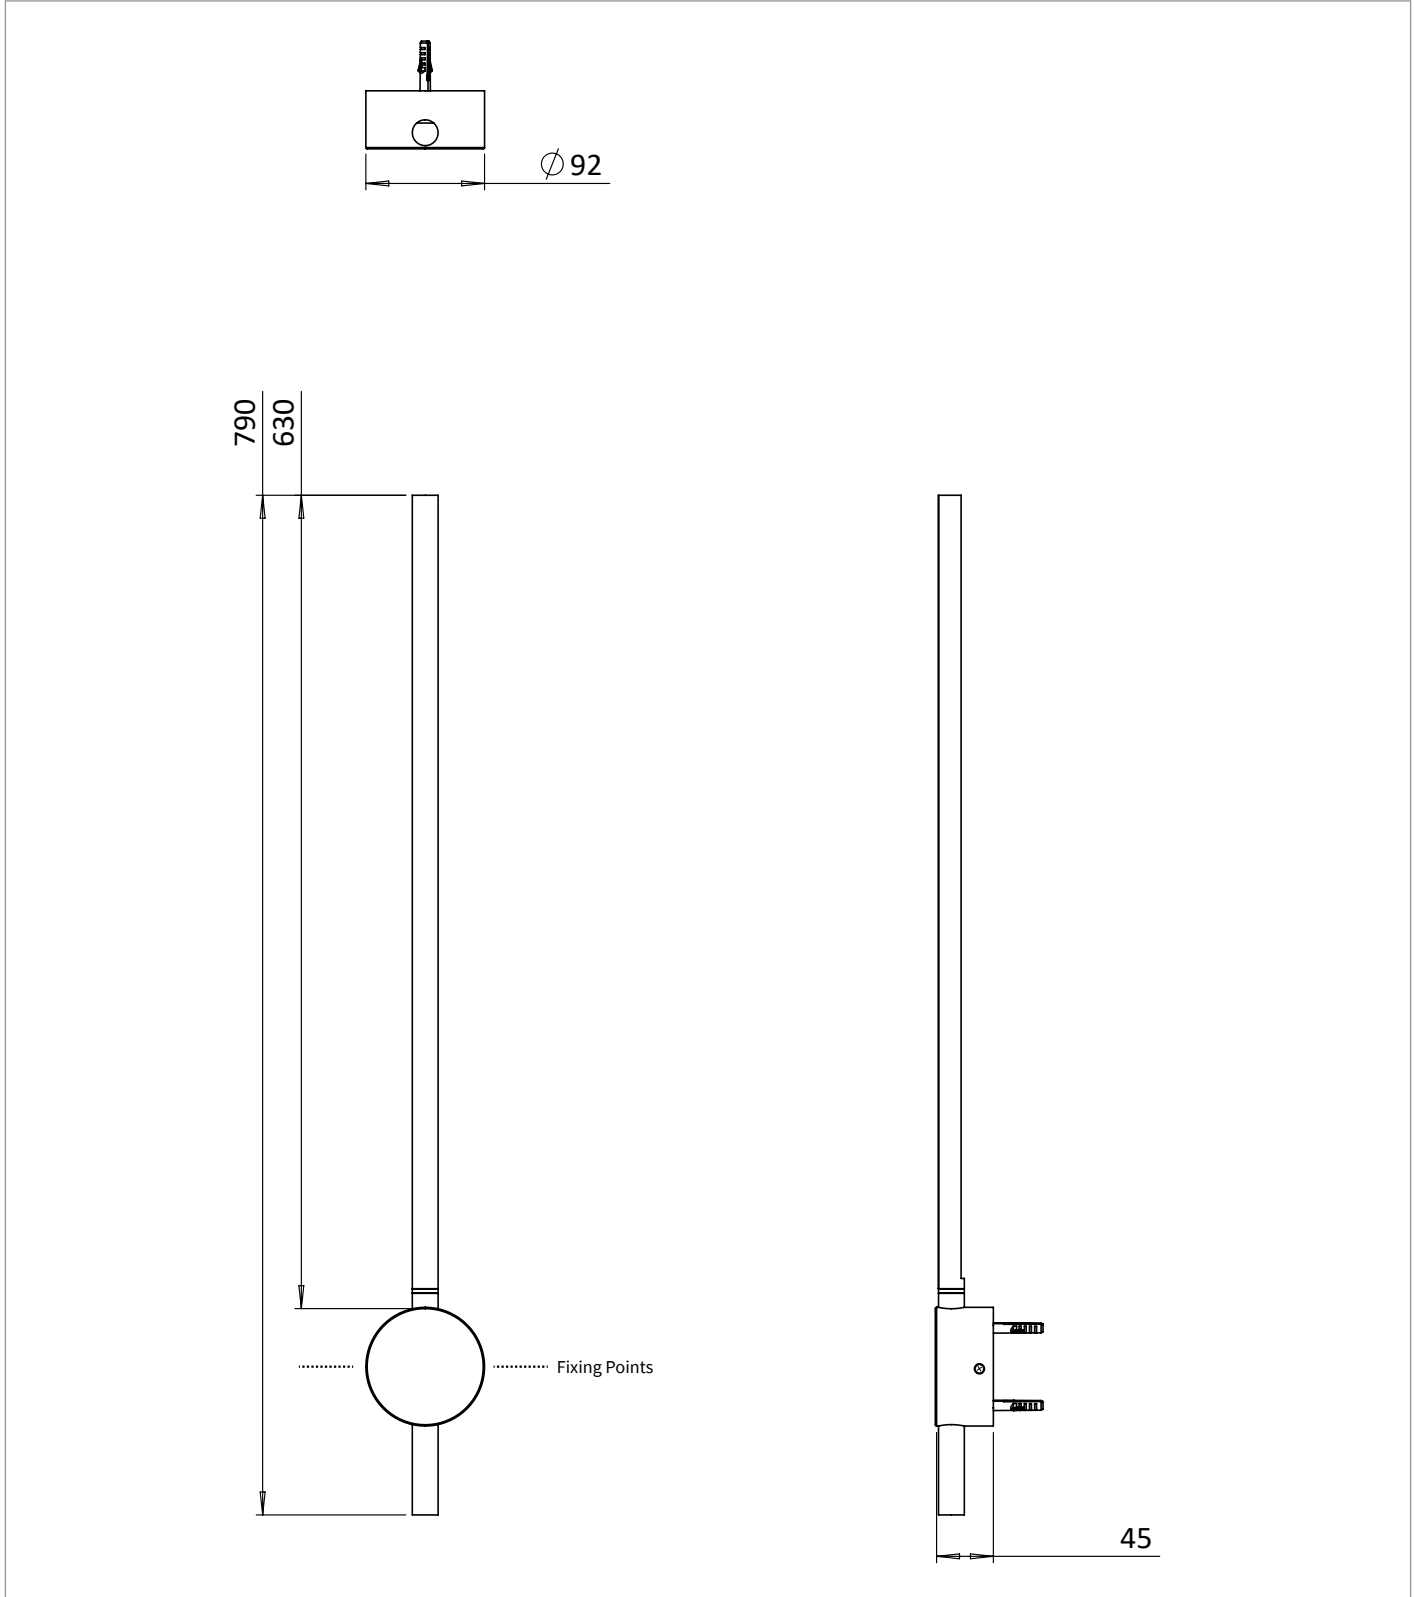

PRODUCT DATA SHEET

PRODUCT CODE

TRL001V

RANGE

Tranquil

DESCRIPTION

Tranquil Pillar Light Brushed Nickel

WEBSITE LINK

[Click Here](#)

CATEGORY	Lighting
WARRANTY DETAILS	5 Years
COLOUR	Brushed Nickel
FINISH APPLICATION	Electroplated
PRIMARY MATERIAL	Steel
SECONDARY MATERIAL	Acrylic
INSTALL TYPE	Wall Mounted
PRODUCT WIDTH MM	92
PRODUCT LENGTH MM	790
PRODUCT DEPTH MM	44
PRODUCT NET WEIGHT KG	0.7

STANDARDS	BS EN 60598
IP RATING	IP44
CABLE LENGTH (MM)	203
COLOUR RANGE (K)	3000k
LUMINOUS EFFICACY (LM/W)	90lm/W
COLOUR RENDERING INDEX (RA)	80
ENERGY RATING	F
SWITCH TYPE	Mains Wired
DIMMABLE	No
LIGHT TYPE	LED
LED WATTAGE	12.4W
DRIVER WATTAGE	26.5W
IP RATING HEATING	IP44

TECHNICAL DIMENSIONS

Dimensions in mm unless otherwise specified.

Tolerances (per material type) apply.

SPARES LIST

Only the parts labelled are available as spares.

NO SPARES AVAILABLE