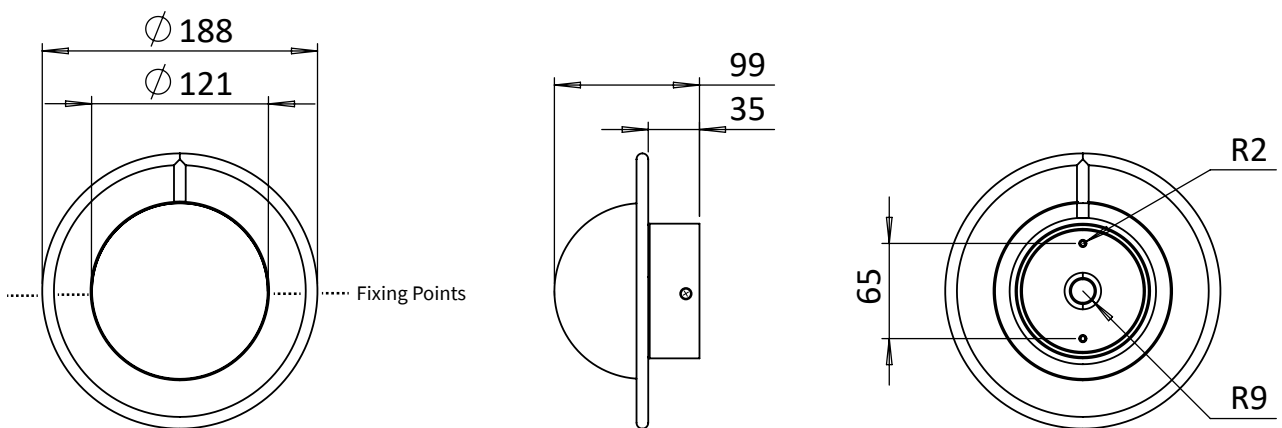

[Click Here](#)

CATEGORY	Lighting
WARRANTY DETAILS	5 Years
COLOUR	Matt Black
FINISH APPLICATION	Electroplated
PRIMARY MATERIAL	Steel
SECONDARY MATERIAL	Glass
INSTALL TYPE	Wall Mounted
PRODUCT WIDTH MM	188
PRODUCT HEIGHT MM	188
PRODUCT DEPTH MM	44
PRODUCT NET WEIGHT KG	1

STANDARDS	BS EN 60598
IP RATING	IP44
CABLE LENGTH (MM)	203
COLOUR RANGE (K)	3000k
LUMINOUS EFFICACY (LM/W)	100lm/W
COLOUR RENDERING INDEX (RA)	80
ENERGY RATING	F
SWITCH TYPE	Mains Wired
DIMMABLE	Yes
LIGHT TYPE	G9
LED WATTAGE	3W
IP RATING HEATING	IP44
COLOUR CODE / REFERENCE	RAL 9005

TECHNICAL DIMENSIONS

Dimensions in mm unless otherwise specified.

Tolerances (per material type) apply.

SPARES LIST

Only the parts labelled are available as spares.

NUMBER	PART CODE	DESCRIPTION
1	G9BULB_TRANQUIL	G9 LED Bulb for TRL002 & TRL003
2	GLASS_TRL002	Frosted Glass Shade for TRL002