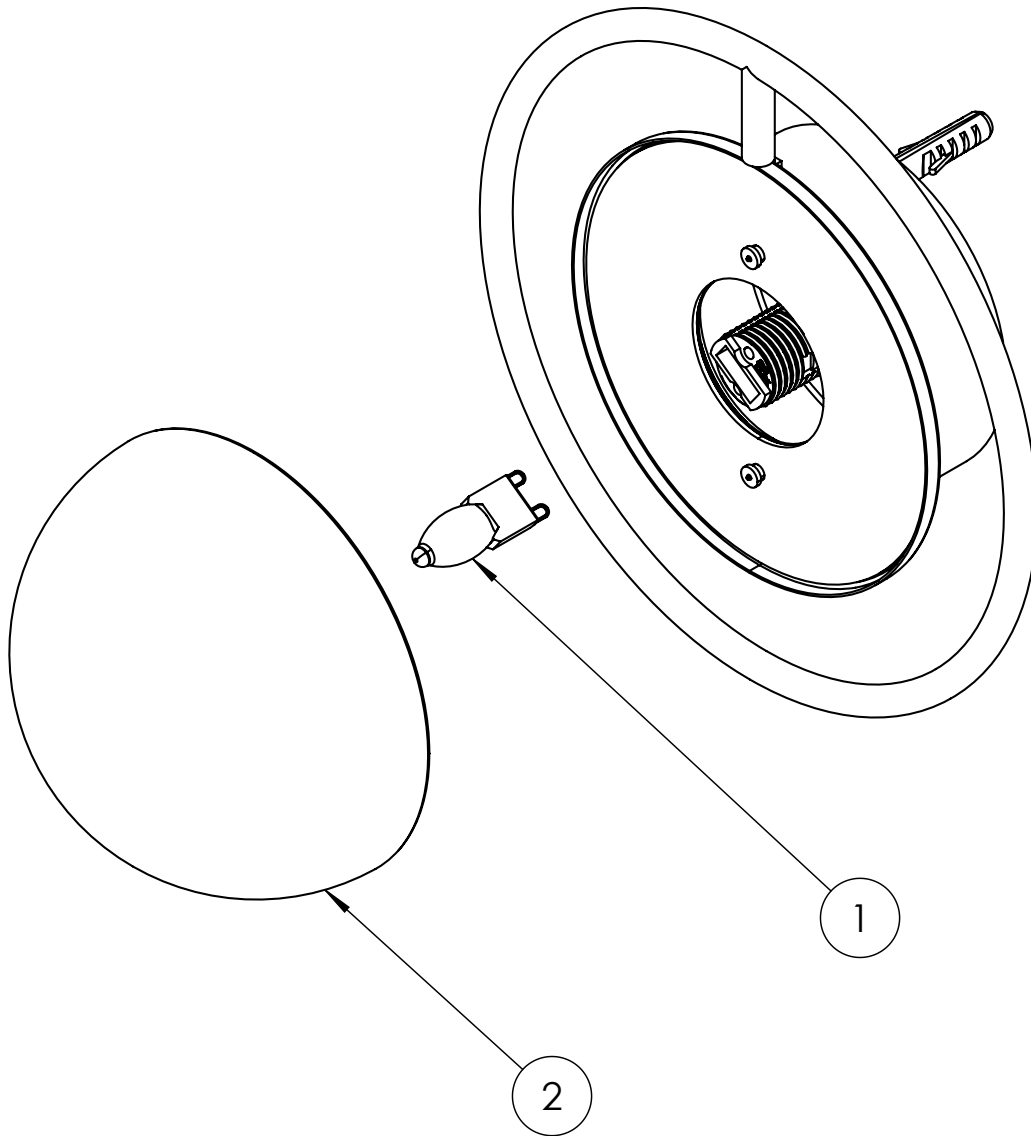

PRODUCT DATA SHEET

PRODUCT CODE

TRL002MB

RANGE

Tranquil

DESCRIPTION

Tranquil Wall Light - Matt Black

WEBSITE LINK

[Click Here](#)

CATEGORY	Lighting
WARRANTY DETAILS	5 Years
COLOUR	Matt Black
FINISH APPLICATION	Electroplated
PRIMARY MATERIAL	Steel
SECONDARY MATERIAL	Glass
INSTALL TYPE	Wall Mounted
PRODUCT WIDTH MM	188
PRODUCT HEIGHT MM	188
PRODUCT DEPTH MM	44
PRODUCT NET WEIGHT KG	1

STANDARDS	BS EN 60598
IP RATING	IP44
CABLE LENGTH (MM)	203
COLOUR RANGE (K)	3000k
LUMINOUS EFFICACY (LM/W)	100lm/W
COLOUR RENDERING INDEX (RA)	80
ENERGY RATING	F
SWITCH TYPE	Mains Wired
DIMMABLE	Yes
LIGHT TYPE	G9
LED WATTAGE	3W
IP RATING HEATING	IP44
COLOUR CODE / REFERENCE	RAL 9005

TECHNICAL DIMENSIONS

Dimensions in mm unless otherwise specified.

Tolerances (per material type) apply.

SPARES LIST

Only the parts labelled are available as spares.

NUMBER	PART CODE	DESCRIPTION
1	G9BULB_TRANQUIL	G9 LED Bulb for TRL002 & TRL003
2	GLASS_TRL002	Frosted Glass Shade for TRL002