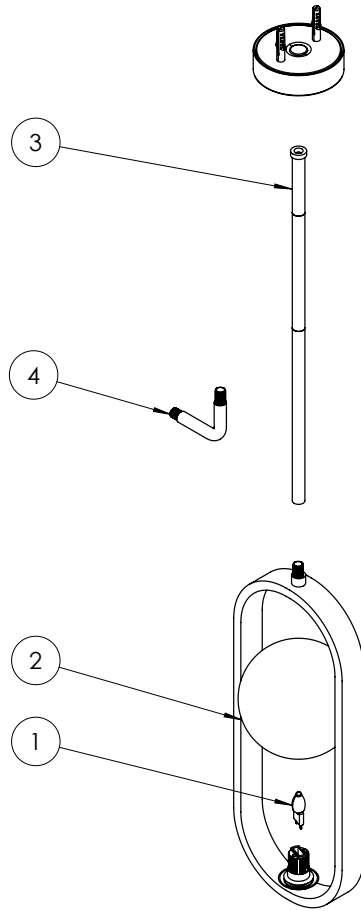

## WEBSITE LINK

[Click Here](#)

|                       |                              |
|-----------------------|------------------------------|
| CATEGORY              | Lighting                     |
| WARRANTY DETAILS      | 5 Years                      |
| COLOUR                | Brushed Brass                |
| FINISH APPLICATION    | Electroplated                |
| PRIMARY MATERIAL      | Steel                        |
| SECONDARY MATERIAL    | Glass                        |
| INSTALL TYPE          | Wall Mounted/Ceiling Mounted |
| PRODUCT WIDTH MM      | 152                          |
| PRODUCT HEIGHT MM     | 847                          |
| PRODUCT DEPTH MM      | 44                           |
| PRODUCT NET WEIGHT KG | 1.4                          |

## TECHNICAL DIMENSIONS

Dimensions in mm unless otherwise specified.

Tolerances (per material type) apply.

## SPARES LIST

Only the parts labelled are available as spares.

| NUMBER | PART CODE        | DESCRIPTION                     |
|--------|------------------|---------------------------------|
| 1      | G9BULB_TRANQUIL  | G9 LED Bulb for TRL002 & TRL003 |
| 2      | GLASS_TRL002     | Frosted Glass Shade for TRL002  |
| 3      | RODPACK_TRL003BZ | Set of rods for TRL003BZ        |
|        | RODPACK_TRL003C  | Set of rods for TRL003C         |
|        | RODPACK_TRL003F  | Set of rods for TRL003F         |
|        | RODPACK_TRL003MB | Set of rods for TRL003MB        |
|        | RODPACK_TRL003T  | Set of rods for TRL003T         |
|        | RODPACK_TRL003V  | Set of rods for TRL003V         |
| 4      | TPIECE_TRL003BZ  | T Piece for TRL003BZ            |
|        | TPIECE_TRL003C   | T Piece for TRL003C             |
|        | TPIECE_TRL003F   | T Piece for TRL003F             |
|        | TPIECE_TRL003MB  | T Piece for TRL003MB            |
|        | TPIECE_TRL003T   | T Piece for TRL003T             |
|        | TPIECE_TRL003V   | T Piece for TRL003V             |