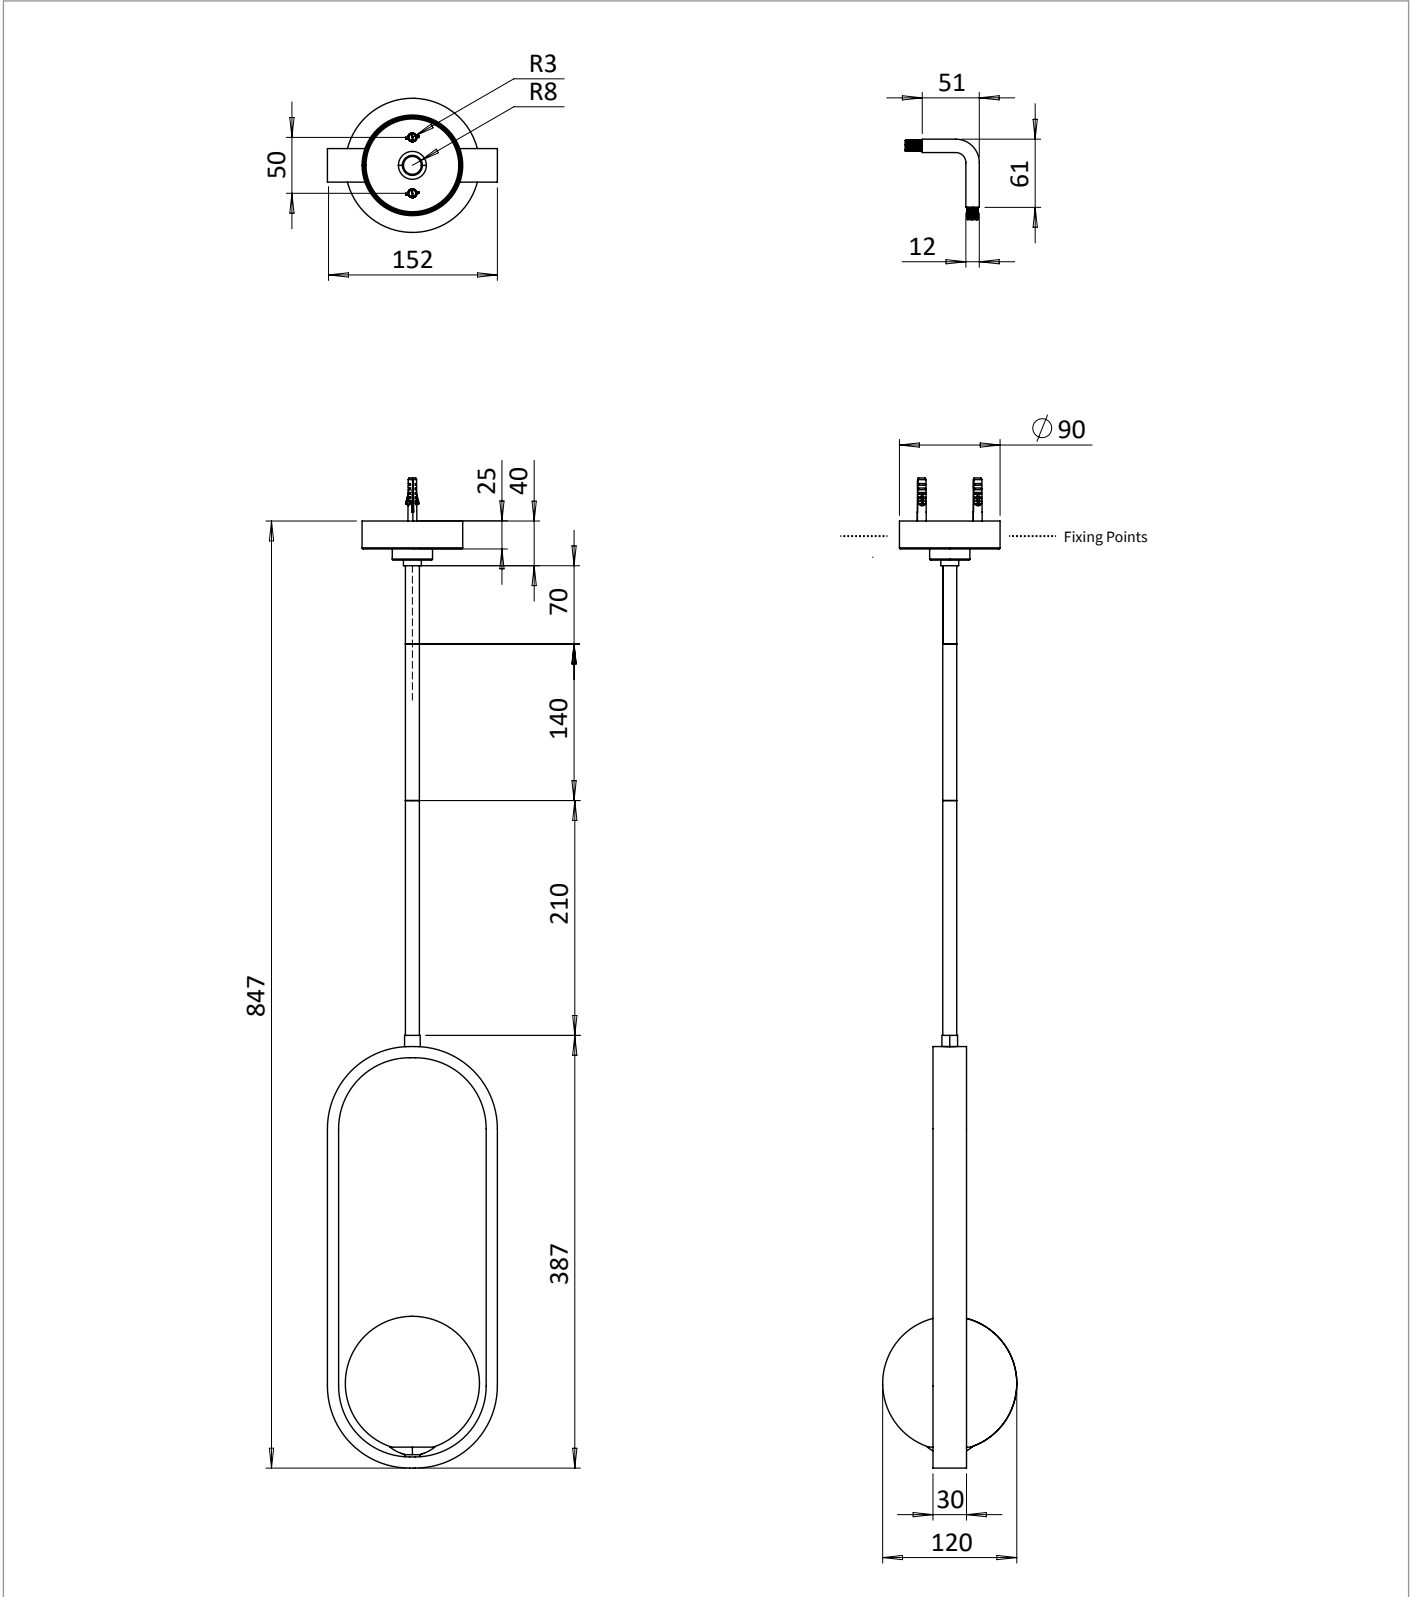

## WEBSITE LINK

[Click Here](#)

|                       |                              |
|-----------------------|------------------------------|
| CATEGORY              | Lighting                     |
| WARRANTY DETAILS      | 5 Years                      |
| COLOUR                | Brushed Brass                |
| FINISH APPLICATION    | Electroplated                |
| PRIMARY MATERIAL      | Steel                        |
| SECONDARY MATERIAL    | Glass                        |
| INSTALL TYPE          | Wall Mounted/Ceiling Mounted |
| PRODUCT WIDTH MM      | 152                          |
| PRODUCT HEIGHT MM     | 847                          |
| PRODUCT DEPTH MM      | 44                           |
| PRODUCT NET WEIGHT KG | 1.4                          |

|                             |             |
|-----------------------------|-------------|
| STANDARDS                   | BS EN 60598 |
| IP RATING                   | IP44        |
| CABLE LENGTH (MM)           | 203         |
| COLOUR RANGE (K)            | 3000k       |
| LUMINOUS EFFICACY (LM/W)    | 100lm/W     |
| COLOUR RENDERING INDEX (RA) | 80          |
| ENERGY RATING               | F           |
| SWITCH TYPE                 | Mains Wired |
| DIMMABLE                    | Yes         |
| LIGHT TYPE                  | G9          |
| LED WATTAGE                 | 3W          |
| IP RATING HEATING           | IP44        |

## TECHNICAL DIMENSIONS

Dimensions in mm unless otherwise specified.

Tolerances (per material type) apply.