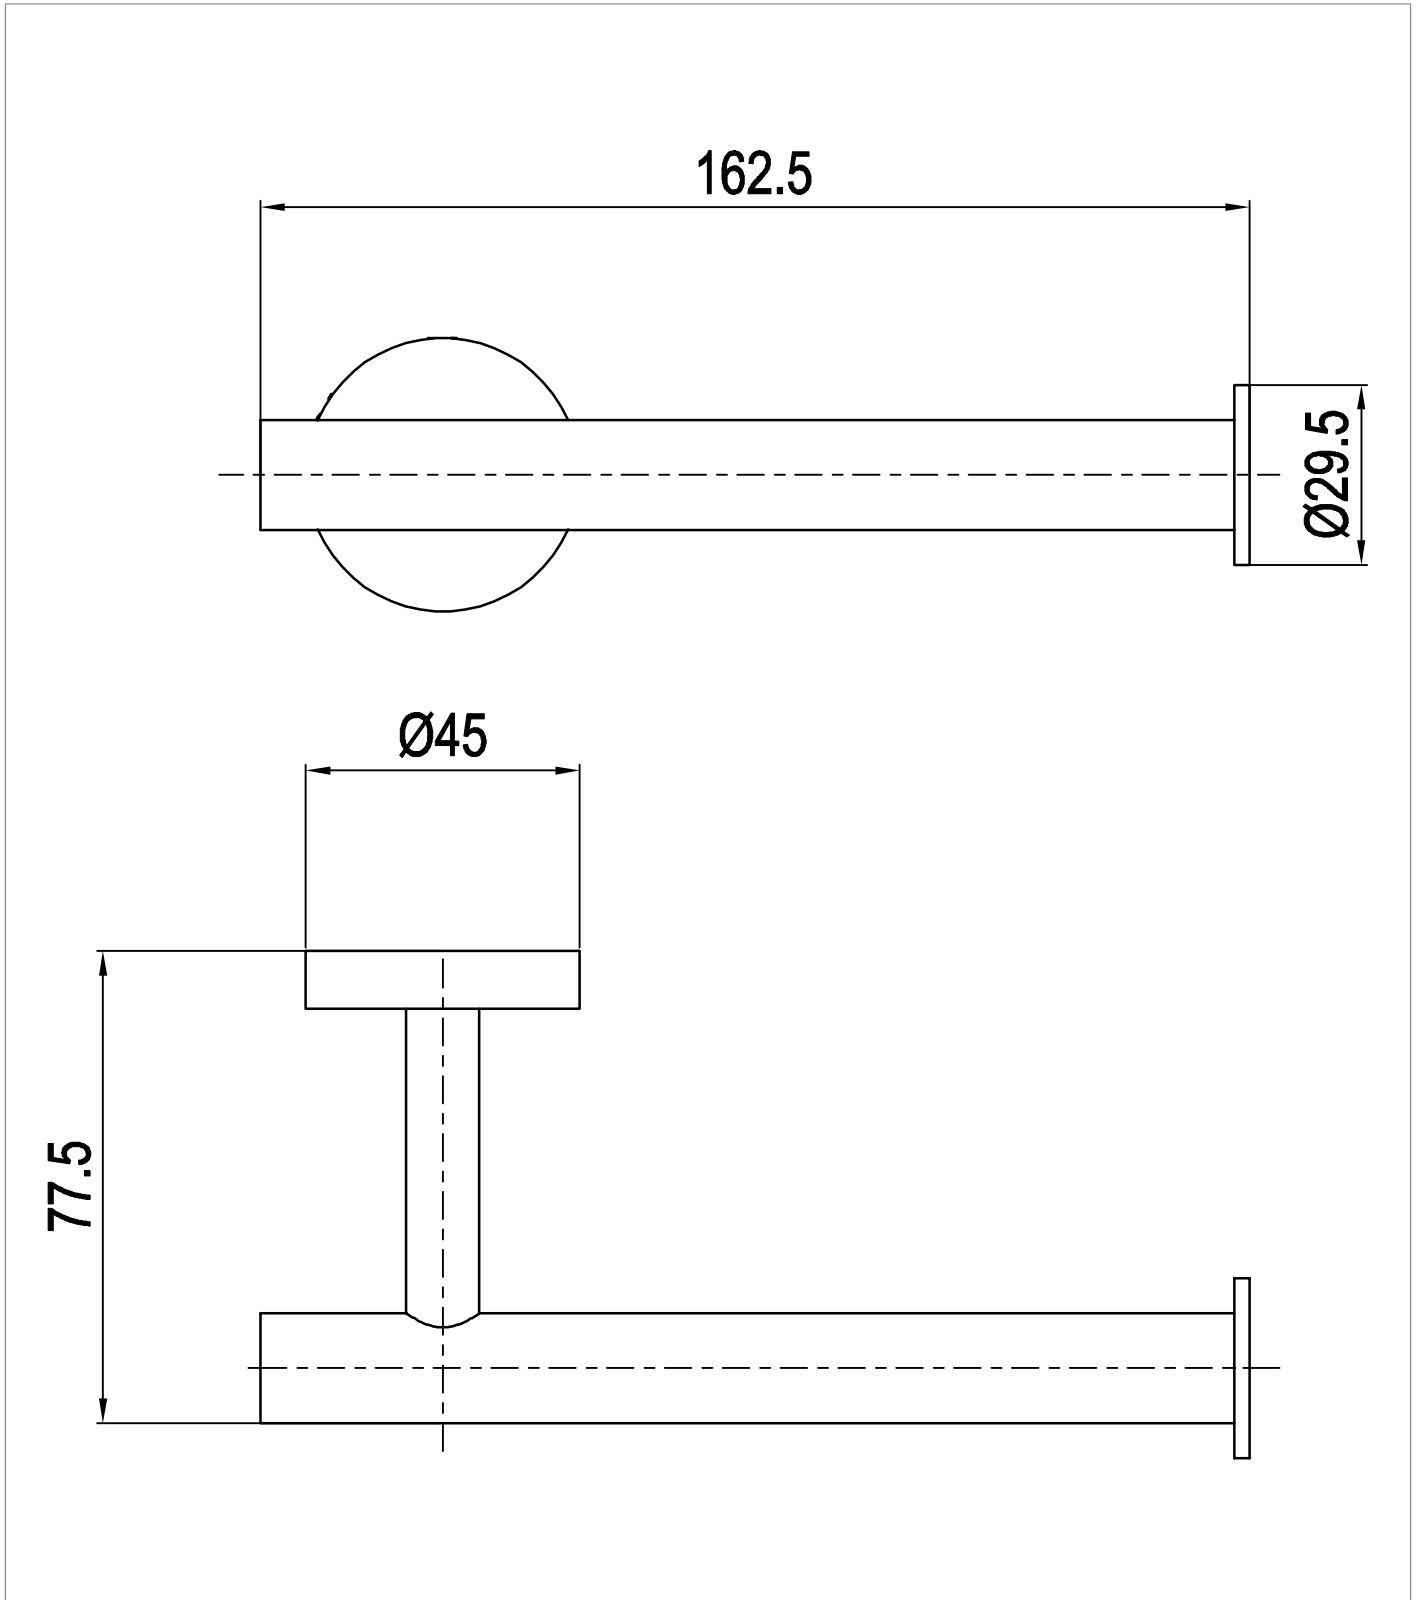

PRODUCT DATA SHEET

PRODUCT CODE

TS029S

RANGE

3ONE6

DESCRIPTION

3ONE6 Toilet Roll Holder Stainless

WEBSITE LINK

[Click Here](#)

CATEGORY	Accessories
WARRANTY DETAILS	15 Years
COLOUR	Stainless Steel
FINISH APPLICATION	Raw/Natural
PRIMARY MATERIAL	316 Stainless Steel
INSTALL TYPE	Wall Mounted
PRODUCT WIDTH MM	162.5
PRODUCT HEIGHT MM	45
PRODUCT DEPTH MM	77.5
PRODUCT NET WEIGHT KG	0.19

TECHNICAL DIMENSIONS

Dimensions in mm unless otherwise specified.

Tolerances (per material type) apply.

SPARES LIST

Only the parts labelled are available as spares.

NO SPARES AVAILABLE