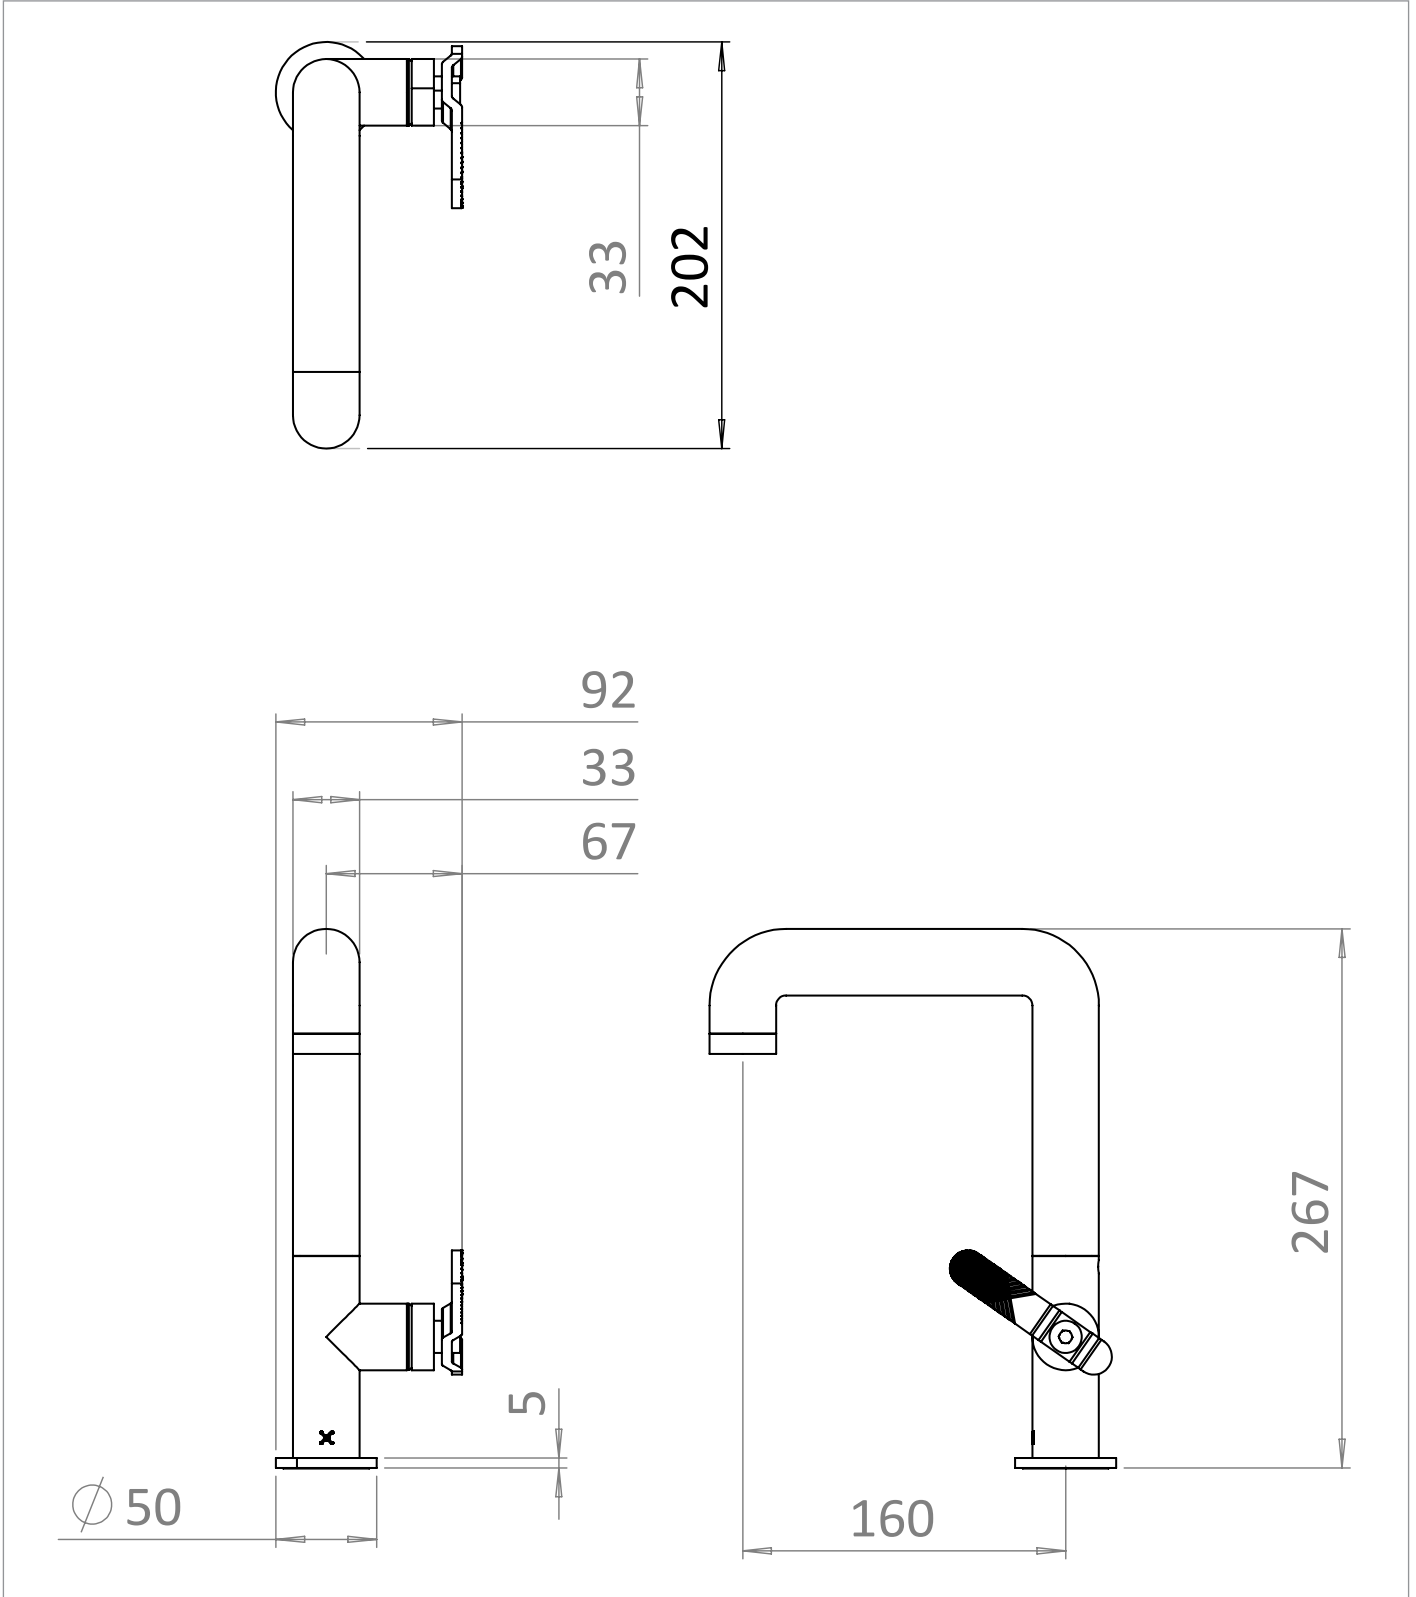

PRODUCT DATA SHEET

PRODUCT CODE

UB112DNU

RANGE

Union

DESCRIPTION

Union Tall Mono Union Brass

WEBSITE LINK

[Click Here](#)

CATEGORY	Brassware
WARRANTY DETAILS	15 Years
COLOUR	Union Brass
FINISH APPLICATION	Electroplated
PRIMARY MATERIAL	Brass
INSTALL TYPE	Deck Mounted
PRODUCT WIDTH MM	50
PRODUCT HEIGHT MM	267
PRODUCT LENGTH MM	202
PRODUCT NET WEIGHT KG	2.6
MINIMUM PRESSURE (BAR)	1
MAX WORKING PRESSURE (BAR)	5

STANDARDS	BS EN 200:2008
APPROVAL	KIWA - 2308766
NUMBER OF OUTLETS	1
HEADWORK	25mm Single lever ceramic cartridge
SPOUT PROJECTION	160
SWIVEL SPOUT	No
INLET CONNECTIONS THREAD	G1/2"
OUTLET CONNECTIONS THREAD	M24x1
FLOW REGULATOR	Neoperl Perlator Coin Slot
WASTE INCLUDED	No
ANTI-SCALD	No
ENERGY SAVING	No

TECHNICAL DIMENSIONS

Dimensions in mm unless otherwise specified.

Tolerances (per material type) apply.

SPARES LIST

Only the parts labelled are available as spares.

SPARES AVAILABLE UPON REQUEST