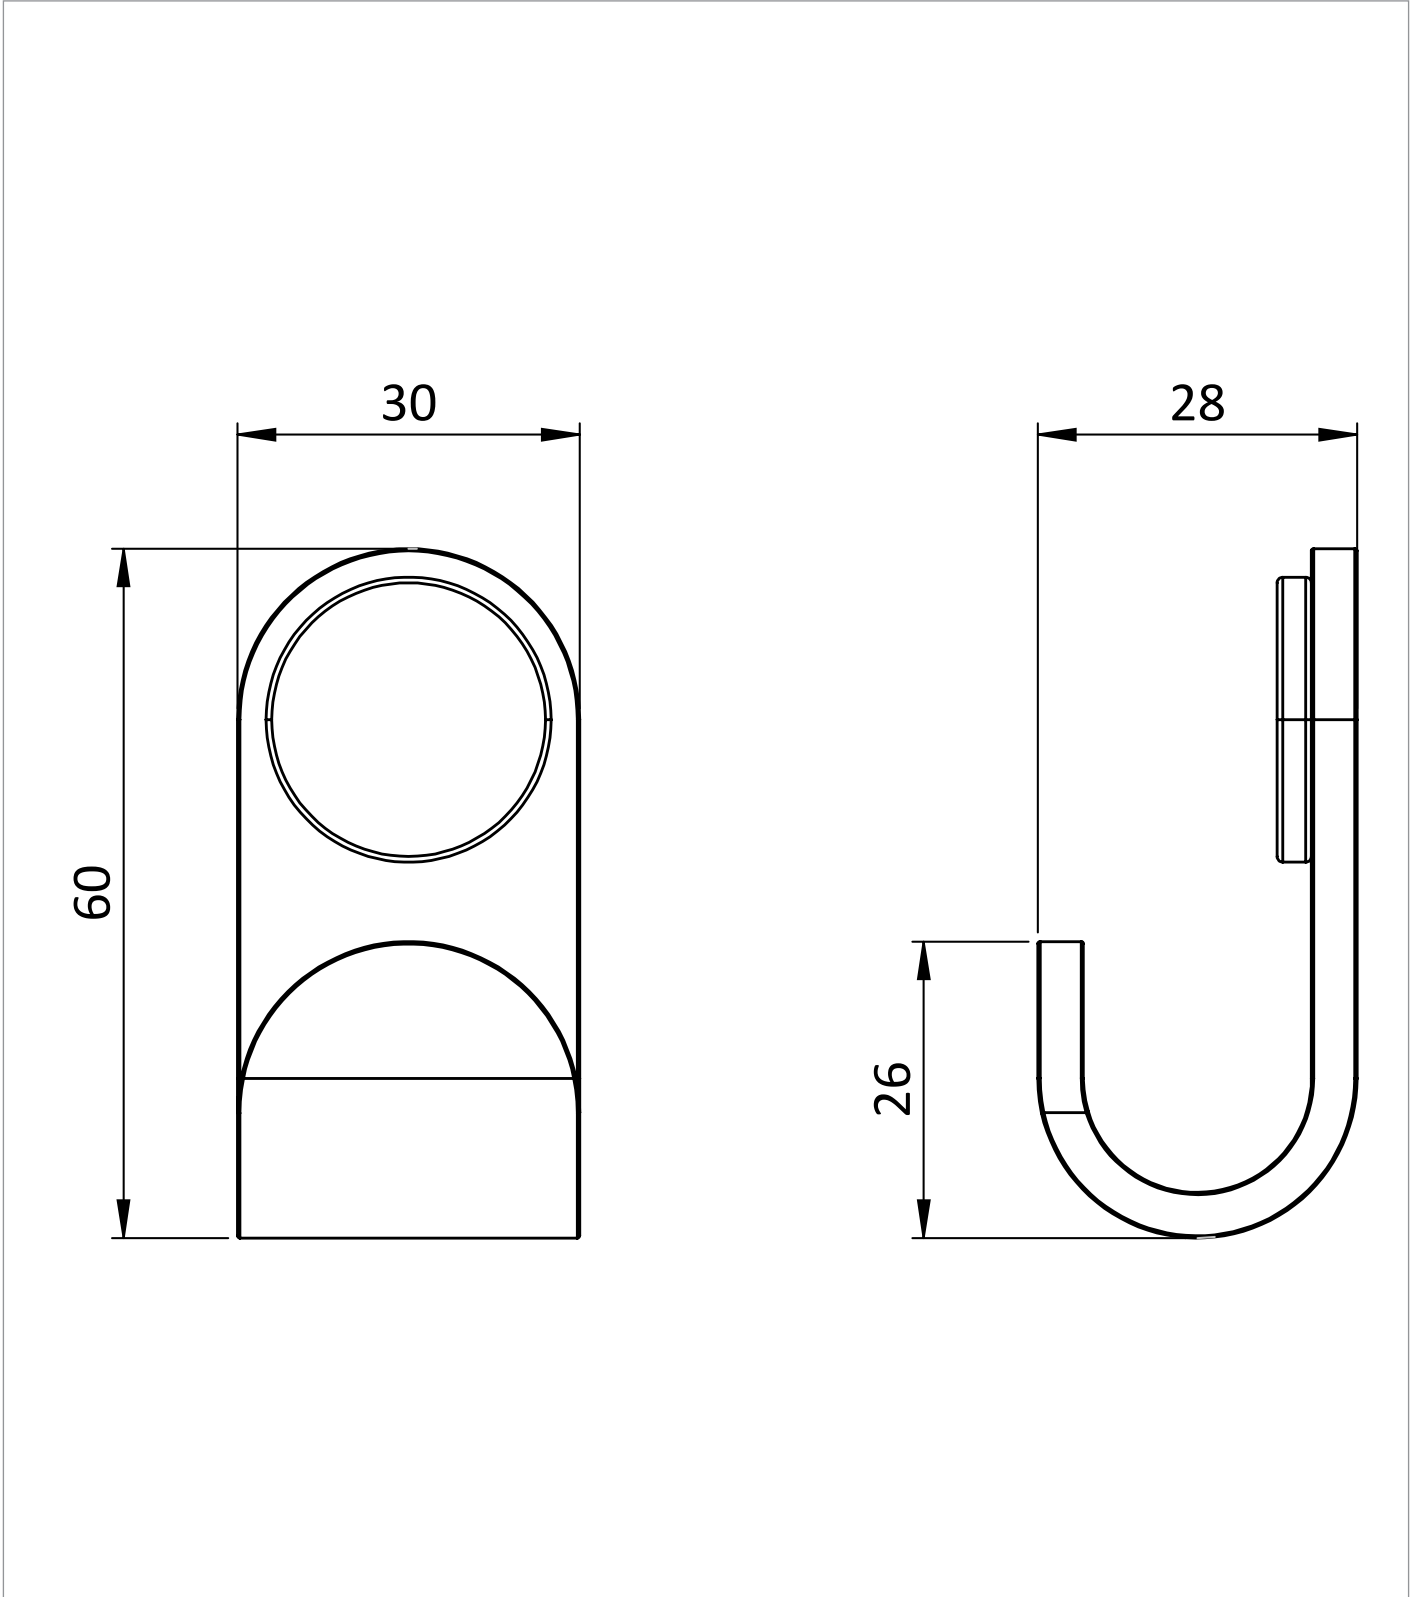

PRODUCT DATA SHEET

PRODUCT CODE

VE021BZ

RANGE

Velo

DESCRIPTION

Velo Robe Hook Brushed Bronze

WEBSITE LINK

[Click Here](#)

CATEGORY	Accessories
WARRANTY DETAILS	15 Years
COLOUR	Brushed Bronze
FINISH APPLICATION	PVD
PRIMARY MATERIAL	Brass
INSTALL TYPE	Wall Mounted
PRODUCT WIDTH MM	30
PRODUCT HEIGHT MM	60
PRODUCT DEPTH MM	28
PRODUCT NET WEIGHT KG	0.58

TECHNICAL DIMENSIONS

Dimensions in mm unless otherwise specified.

Tolerances (per material type) apply.

SPARES LIST

Only the parts labelled are available as spares.

NUMBER	PART CODE	DESCRIPTION
1	VE00005C	Velo Decoration Cap for VE021C/VE029C
	VE00005M	Velo Decoration Cap for VE021M/VE029M Matt Black
	VE00005V	Velo Decoration Cap for VE021V/VE029V Brushed Nickel
	VE00005F	Velo Decoration Cap for VE021F/VE029F Brushed Brass
	VE00005BZ	Velo Decoration Cap for VE021BZ/VE029BZ Brushed Bronze
	VE00005T	Velo Decoration Cap for VE021T/VE029T Slate
2	VE00001	Velo Screw Bag for VE021