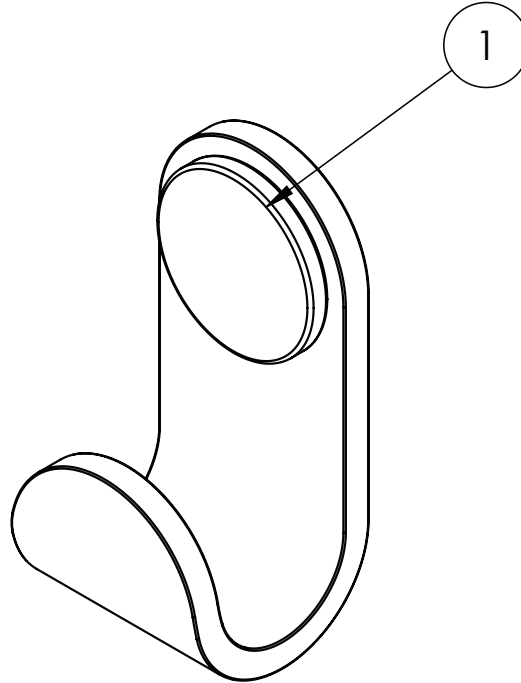

PRODUCT DATA SHEET

PRODUCT CODE

VE021BZ

RANGE

Velo

DESCRIPTION

Velo Robe Hook Brushed Bronze

WEBSITE LINK

[Click Here](#)

CATEGORY	Accessories
WARRANTY DETAILS	15 Years
COLOUR	Brushed Bronze
FINISH APPLICATION	PVD
PRIMARY MATERIAL	Brass
INSTALL TYPE	Wall Mounted
PRODUCT WIDTH MM	30
PRODUCT HEIGHT MM	60
PRODUCT DEPTH MM	28
PRODUCT NET WEIGHT KG	0.58

TECHNICAL DIMENSIONS

Dimensions in mm unless otherwise specified.

Tolerances (per material type) apply.

SPARES LIST

Only the parts labelled are available as spares.

NUMBER	PART CODE	DESCRIPTION
1	VE00005C	Velo Decoration Cap for VE021C/VE029C
	VE00005M	Velo Decoration Cap for VE021M/VE029M Matt Black
	VE00005V	Velo Decoration Cap for VE021V/VE029V Brushed Nickel
	VE00005F	Velo Decoration Cap for VE021F/VE029F Brushed Brass
	VE00005BZ	Velo Decoration Cap for VE021BZ/VE029BZ Brushed Bronze
	VE00005T	Velo Decoration Cap for VE021T/VE029T Slate
2	VE00001	Velo Screw Bag for VE021