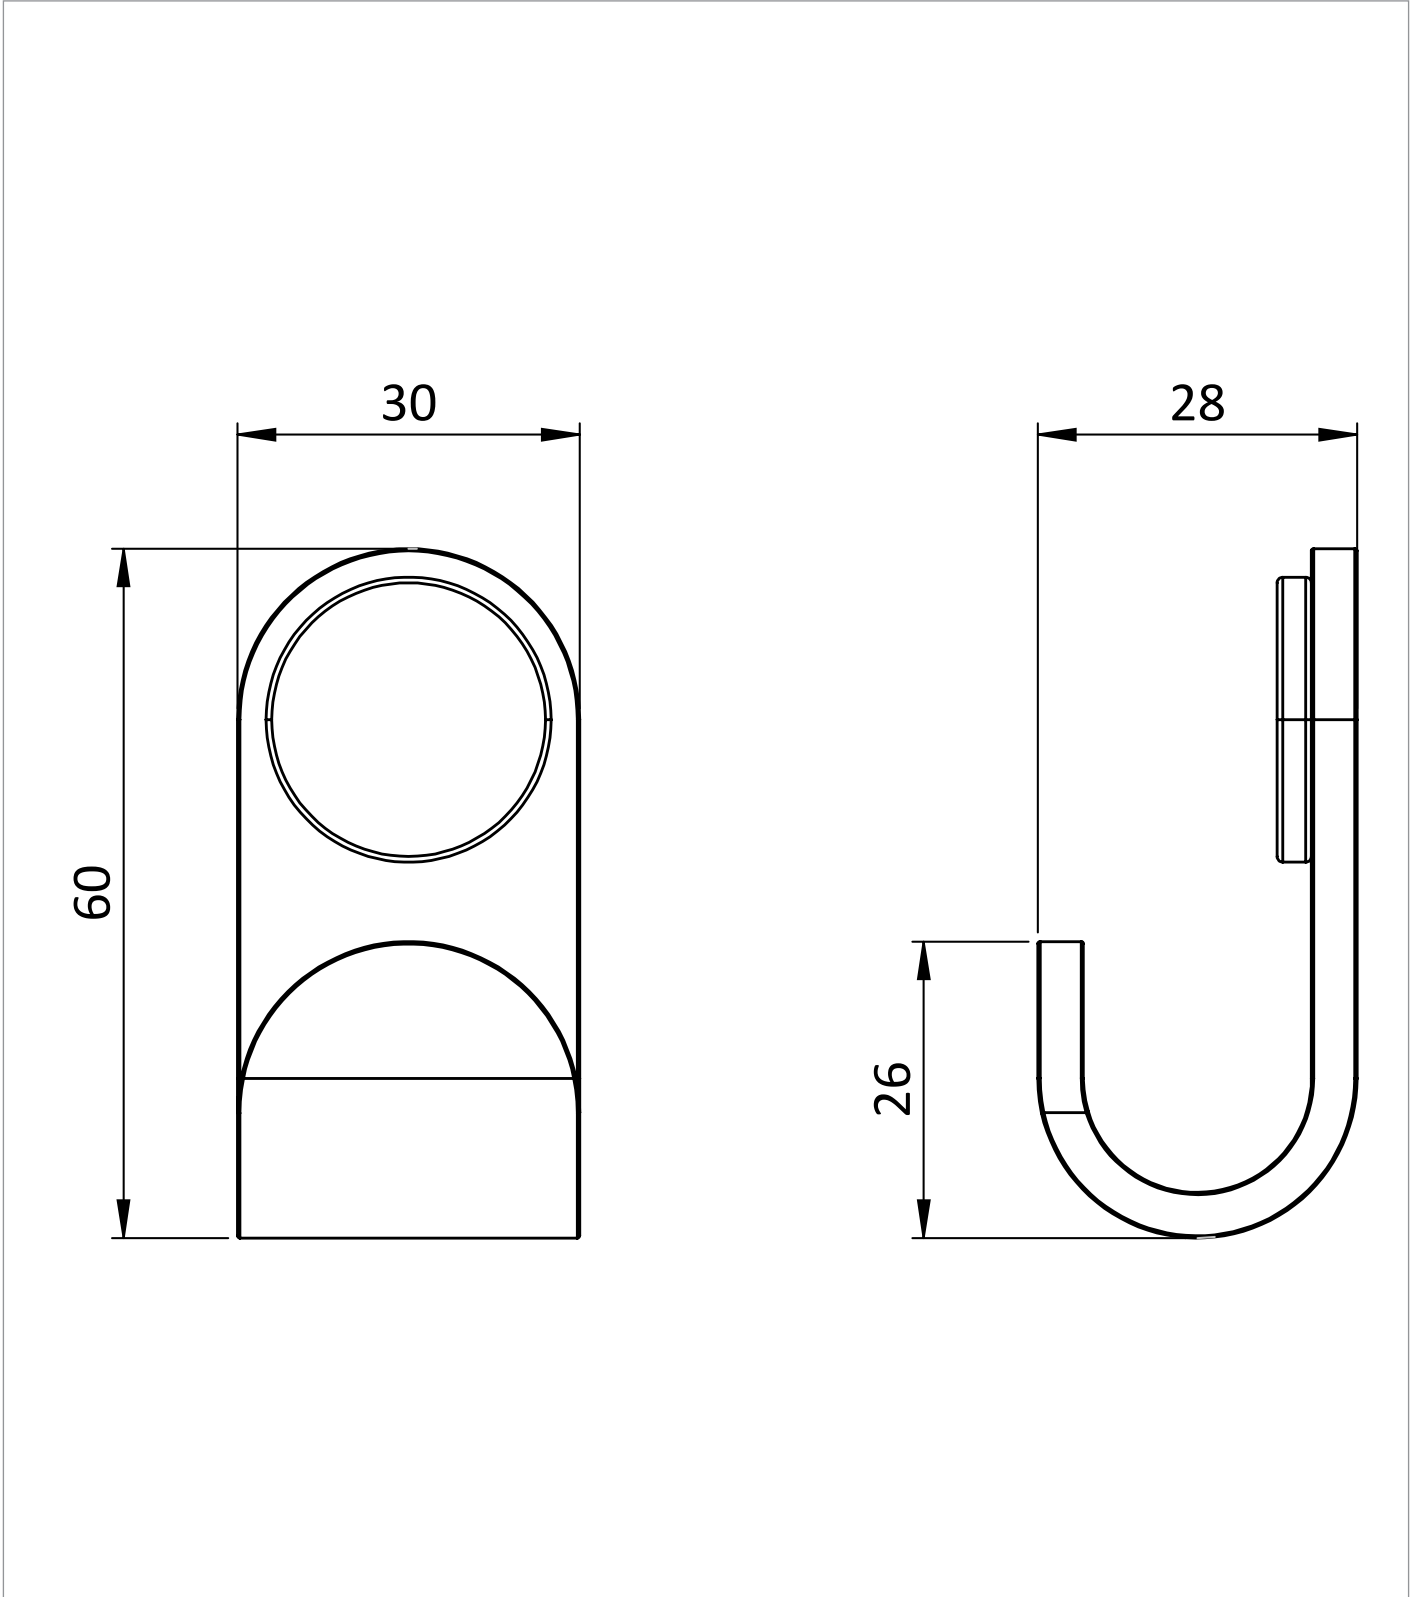

PRODUCT DATA SHEET

PRODUCT CODE

VE021M

RANGE

Velo

DESCRIPTION

Velo Robe Hook Matt Black

WEBSITE LINK

[Click Here](#)

CATEGORY	Accessories
WARRANTY DETAILS	15 Years
COLOUR	Matt Black
FINISH APPLICATION	Immersion Plating
PRIMARY MATERIAL	Brass
INSTALL TYPE	Wall Mounted
PRODUCT WIDTH MM	30
PRODUCT HEIGHT MM	60
PRODUCT DEPTH MM	28
PRODUCT NET WEIGHT KG	0.58

TECHNICAL DIMENSIONS

Dimensions in mm unless otherwise specified.

Tolerances (per material type) apply.

SPARES LIST

Only the parts labelled are available as spares.

NUMBER	PART CODE	DESCRIPTION
1	VE00005C	Velo Decoration Cap for VE021C/VE029C
	VE00005M	Velo Decoration Cap for VE021M/VE029M Matt Black
	VE00005V	Velo Decoration Cap for VE021V/VE029V Brushed Nickel
	VE00005F	Velo Decoration Cap for VE021F/VE029F Brushed Brass
	VE00005BZ	Velo Decoration Cap for VE021BZ/VE029BZ Brushed Bronze
	VE00005T	Velo Decoration Cap for VE021T/VE029T Slate
2	VE00001	Velo Screw Bag for VE021