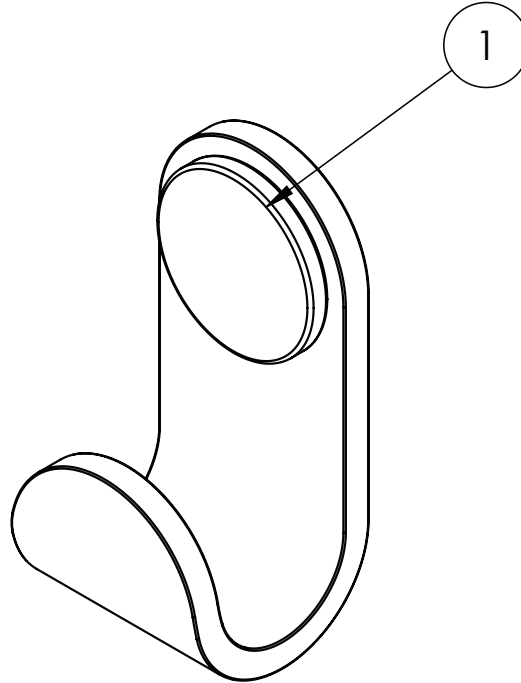

PRODUCT DATA SHEET

PRODUCT CODE

VE021M

RANGE

Velo

DESCRIPTION

Velo Robe Hook Matt Black

WEBSITE LINK

[Click Here](#)

CATEGORY	Accessories
WARRANTY DETAILS	15 Years
COLOUR	Matt Black
FINISH APPLICATION	Immersion Plating
PRIMARY MATERIAL	Brass
INSTALL TYPE	Wall Mounted
PRODUCT WIDTH MM	30
PRODUCT HEIGHT MM	60
PRODUCT DEPTH MM	28
PRODUCT NET WEIGHT KG	0.58

TECHNICAL DIMENSIONS

Dimensions in mm unless otherwise specified.

Tolerances (per material type) apply.

SPARES LIST

Only the parts labelled are available as spares.

NUMBER	PART CODE	DESCRIPTION
1	VE00005C	Velo Decoration Cap for VE021C/VE029C
	VE00005M	Velo Decoration Cap for VE021M/VE029M Matt Black
	VE00005V	Velo Decoration Cap for VE021V/VE029V Brushed Nickel
	VE00005F	Velo Decoration Cap for VE021F/VE029F Brushed Brass
	VE00005BZ	Velo Decoration Cap for VE021BZ/VE029BZ Brushed Bronze
	VE00005T	Velo Decoration Cap for VE021T/VE029T Slate
2	VE00001	Velo Screw Bag for VE021