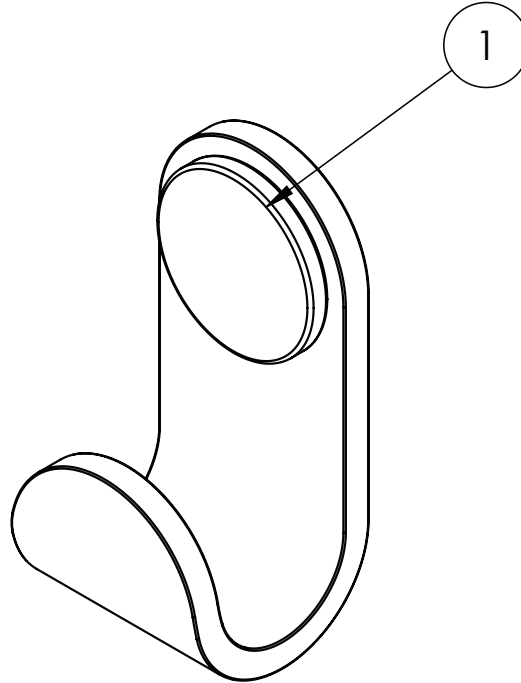

## DESCRIPTION

Velo Robe Hook Slate

## WEBSITE LINK

[Click Here](#)

CATEGORY	Accessories
WARRANTY DETAILS	15 Years
COLOUR	Slate
FINISH APPLICATION	PVD
PRIMARY MATERIAL	Brass
INSTALL TYPE	Wall Mounted
PRODUCT WIDTH MM	30
PRODUCT HEIGHT MM	60
PRODUCT DEPTH MM	28
PRODUCT NET WEIGHT KG	0.58

## TECHNICAL DIMENSIONS

Dimensions in mm unless otherwise specified.

Tolerances (per material type) apply.

## SPARES LIST

Only the parts labelled are available as spares.

NUMBER	PART CODE	DESCRIPTION
1	VE00005C	Velo Decoration Cap for VE021C/VE029C
	VE00005M	Velo Decoration Cap for VE021M/VE029M Matt Black
	VE00005V	Velo Decoration Cap for VE021V/VE029V Brushed Nickel
	VE00005F	Velo Decoration Cap for VE021F/VE029F Brushed Brass
	VE00005BZ	Velo Decoration Cap for VE021BZ/VE029BZ Brushed Bronze
	VE00005T	Velo Decoration Cap for VE021T/VE029T Slate
2	VE00001	Velo Screw Bag for VE021