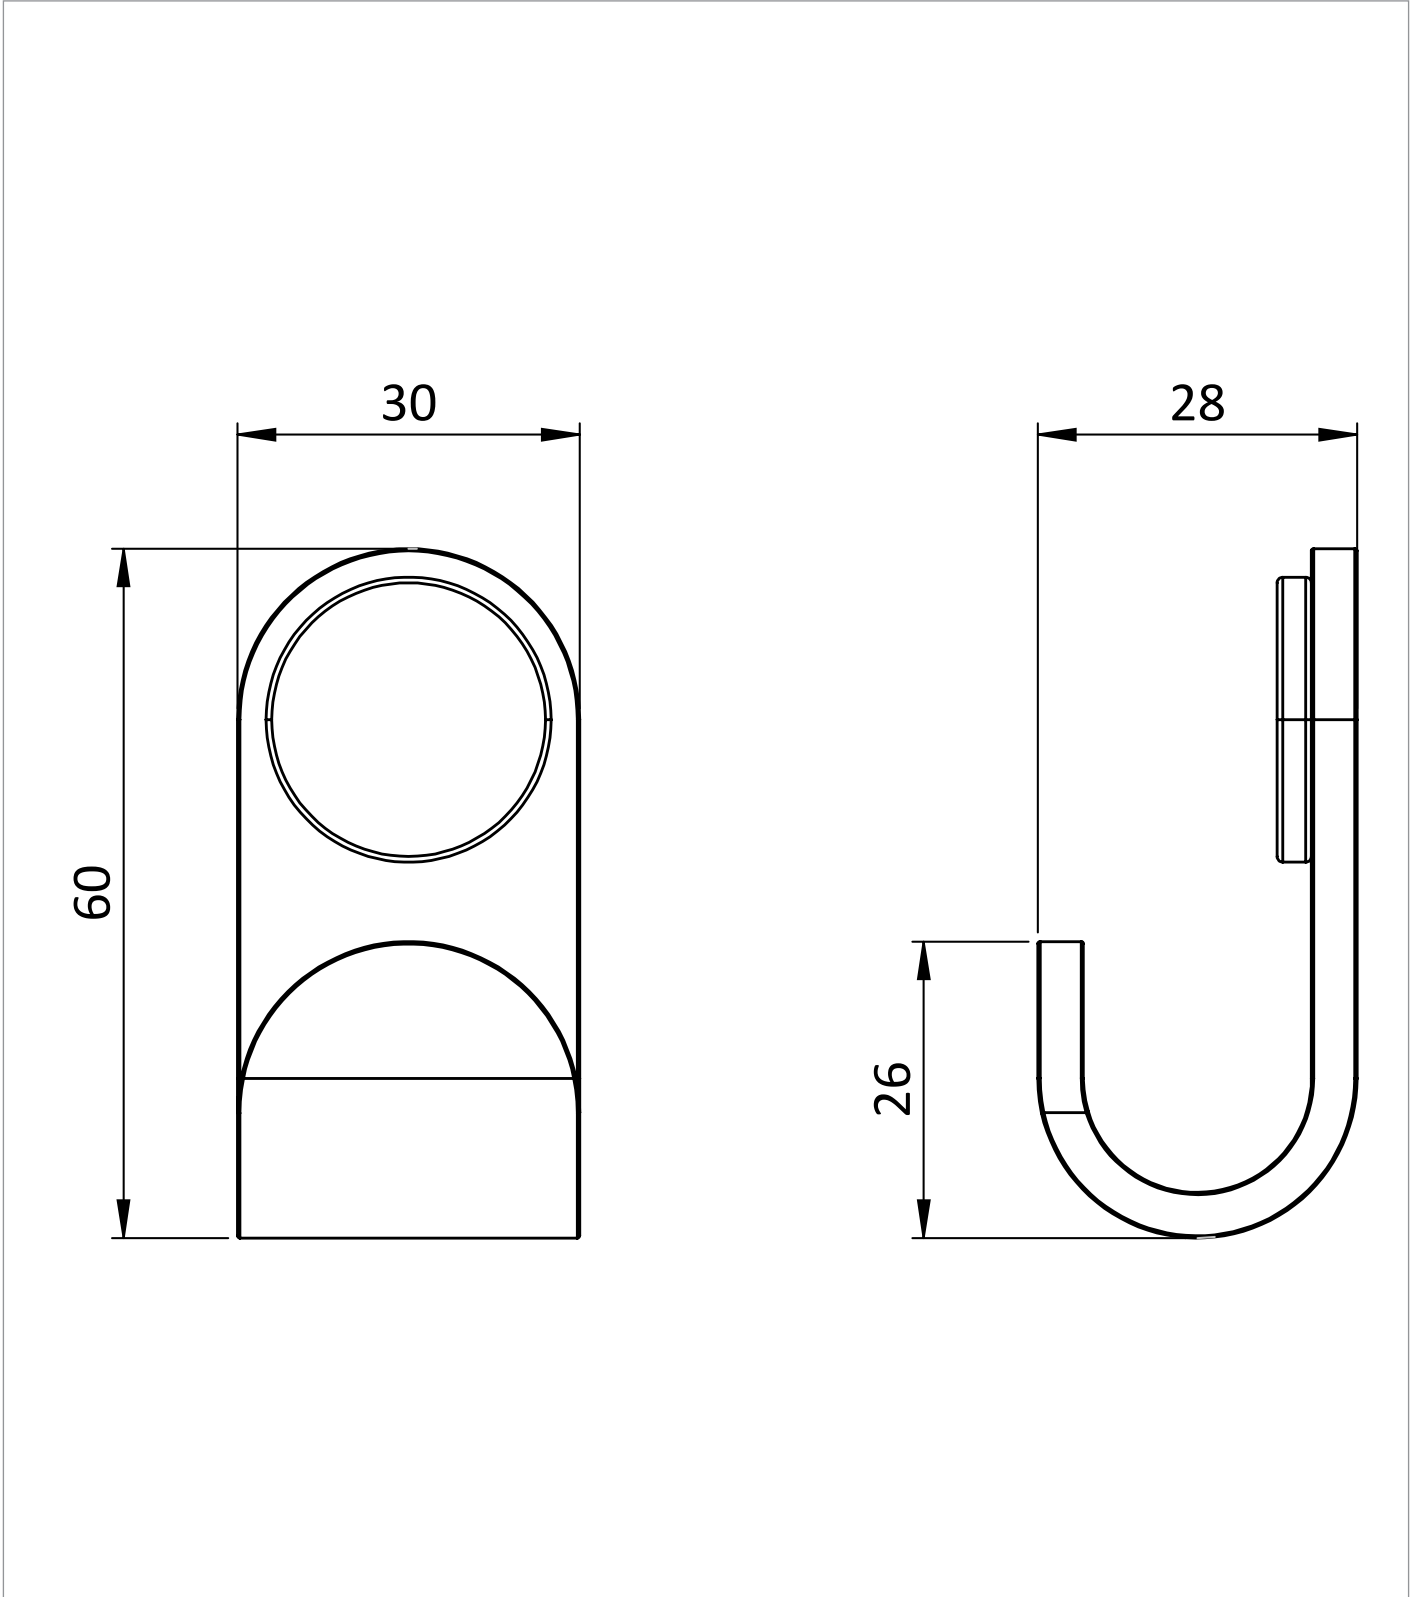

## WEBSITE LINK

[Click Here](#)

CATEGORY	Accessories
WARRANTY DETAILS	15 Years
COLOUR	Slate
FINISH APPLICATION	PVD
PRIMARY MATERIAL	Brass
INSTALL TYPE	Wall Mounted
PRODUCT WIDTH MM	30
PRODUCT HEIGHT MM	60
PRODUCT DEPTH MM	28
PRODUCT NET WEIGHT KG	0.58

## TECHNICAL DIMENSIONS

Dimensions in mm unless otherwise specified.

Tolerances (per material type) apply.