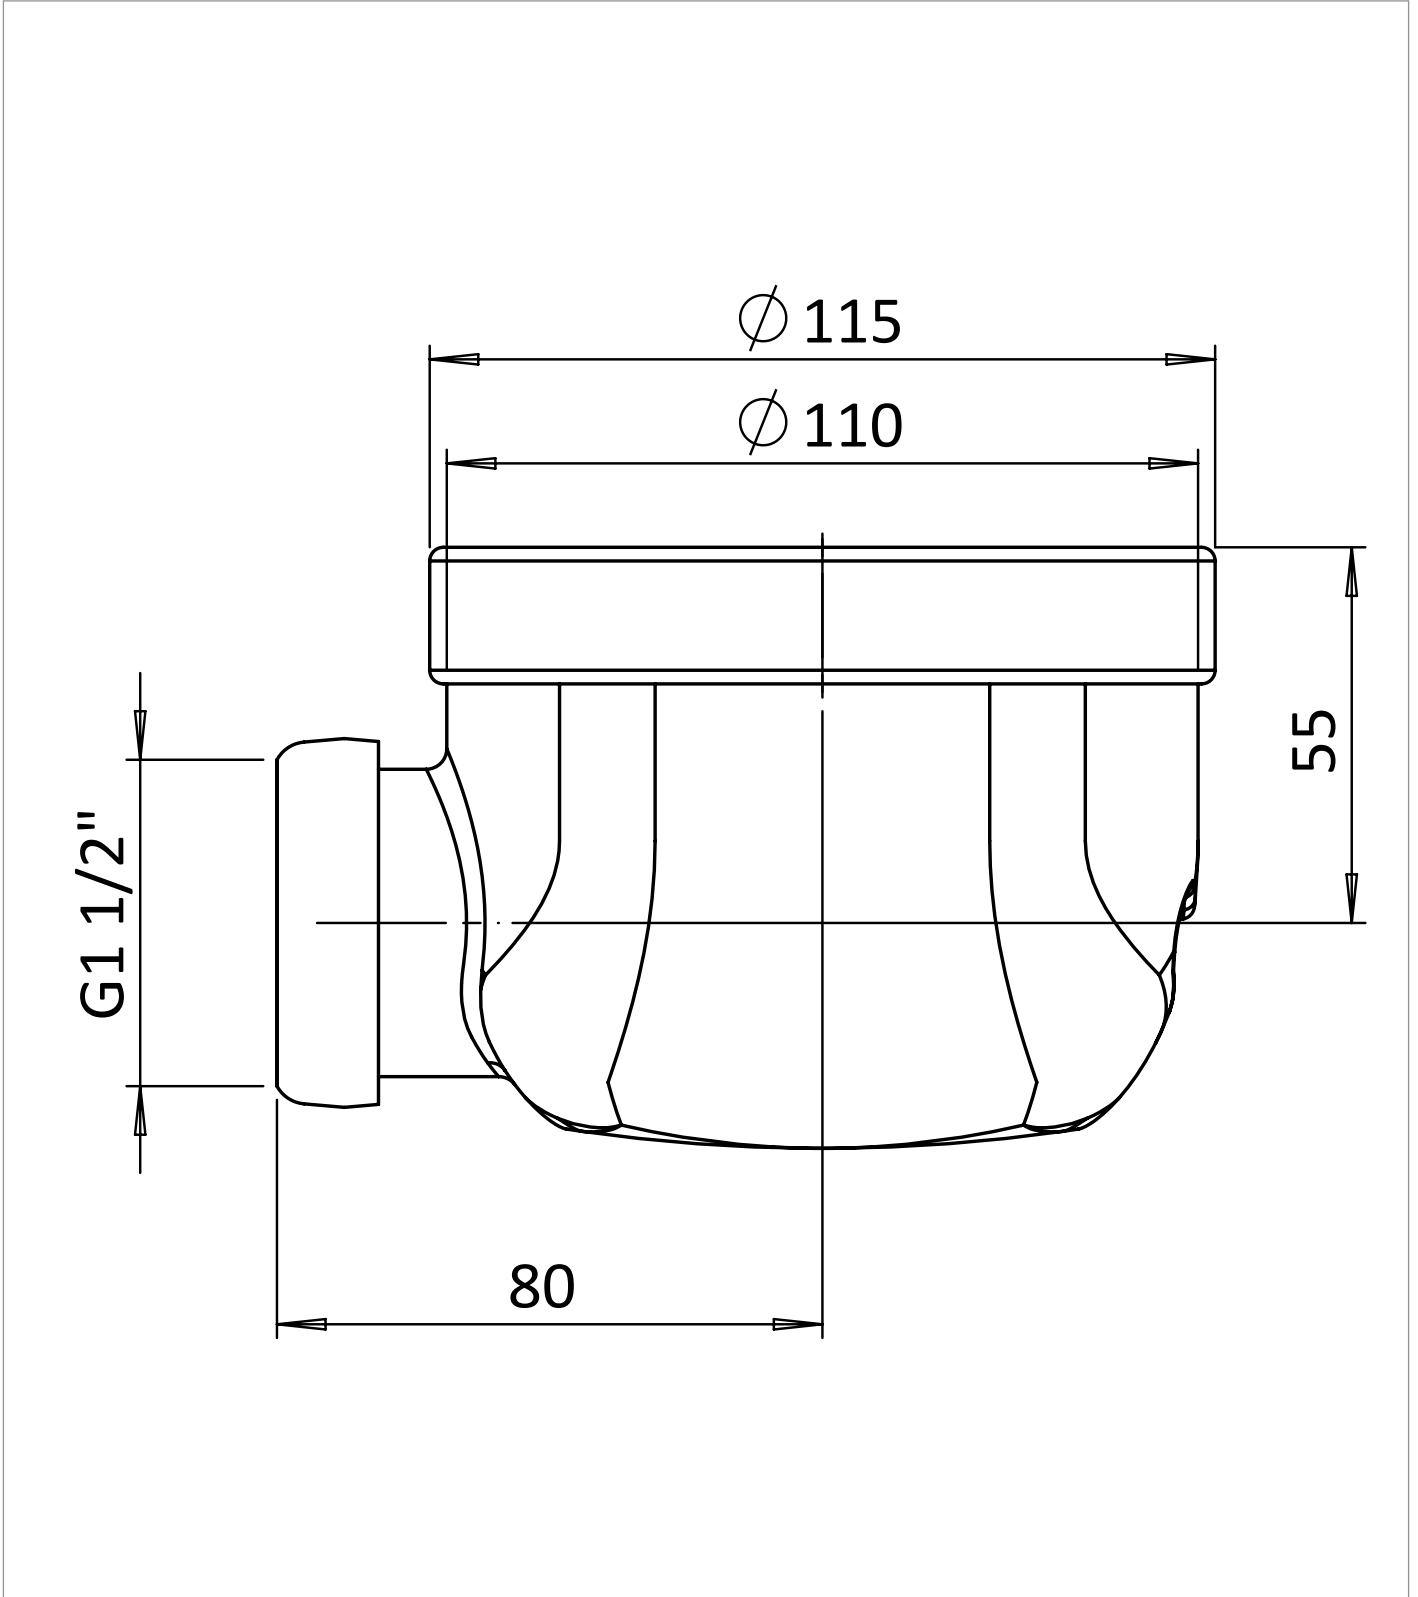

PRODUCT DATA SHEET

PRODUCT CODE

VTHFWS90

RANGE

25mm Vito

DESCRIPTION

Vito Shower Tray Waste 90mm

WEBSITE LINK

[Click Here](#)

CATEGORY	Showering
WARRANTY DETAILS	2 Years
COLOUR	Grey
PRIMARY MATERIAL	NEOPRENE
PRODUCT WIDTH MM	90
PRODUCT HEIGHT MM	115
PRODUCT LENGTH MM	90
PRODUCT NET WEIGHT KG	0.2

STANDARDS	EN274
-----------	-------

TECHNICAL DIMENSIONS

Dimensions in mm unless otherwise specified.

Tolerances (per material type) apply.

SPARES LIST

Only the parts labelled are available as spares.

--