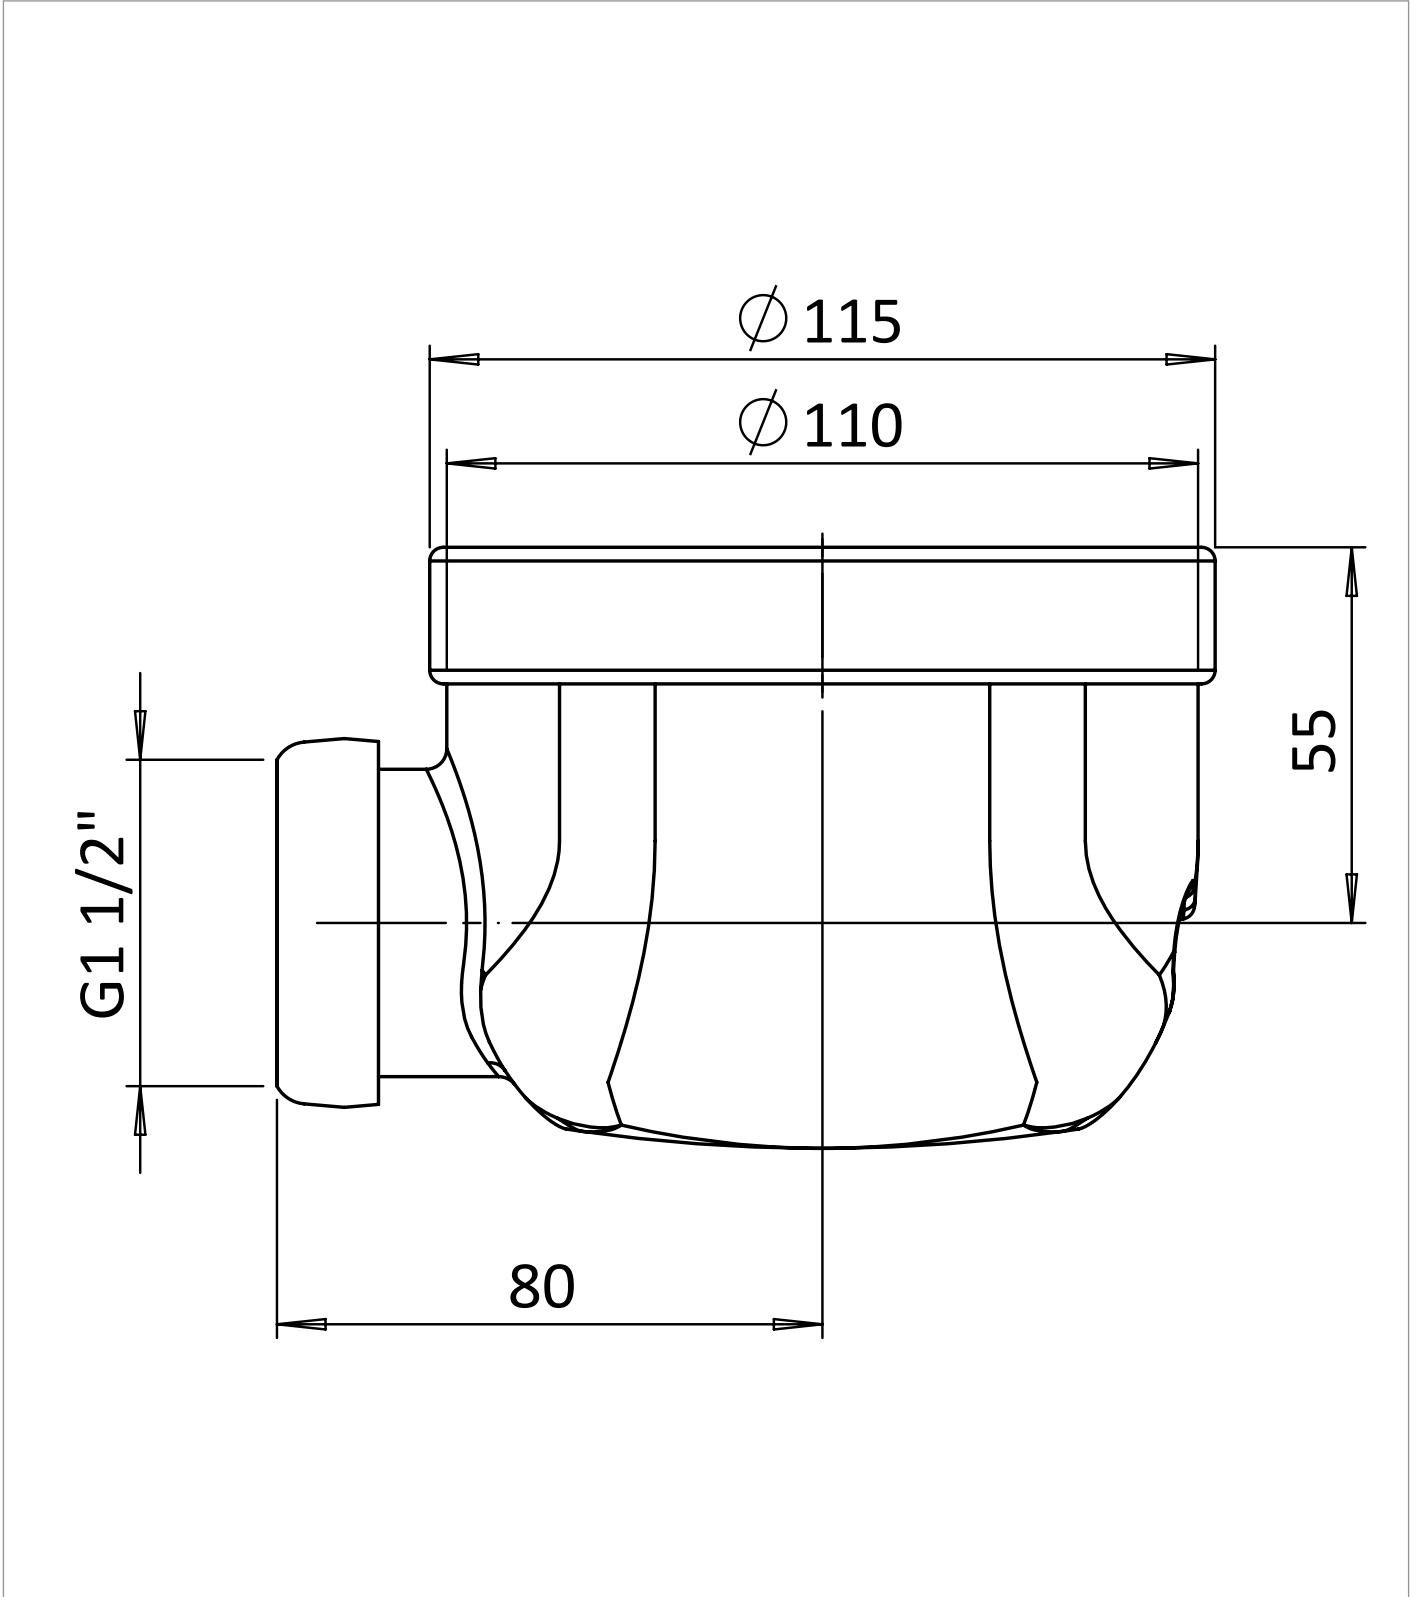

## DESCRIPTION

Vito Shower Tray Waste 90mm

## WEBSITE LINK

[Click Here](#)

CATEGORY	Showering
WARRANTY DETAILS	2 Years
COLOUR	Grey
PRIMARY MATERIAL	NEOPRENE
PRODUCT WIDTH MM	90
PRODUCT HEIGHT MM	115
PRODUCT LENGTH MM	90
PRODUCT NET WEIGHT KG	0.2

## TECHNICAL DIMENSIONS

Dimensions in mm unless otherwise specified.

Tolerances (per material type) apply.