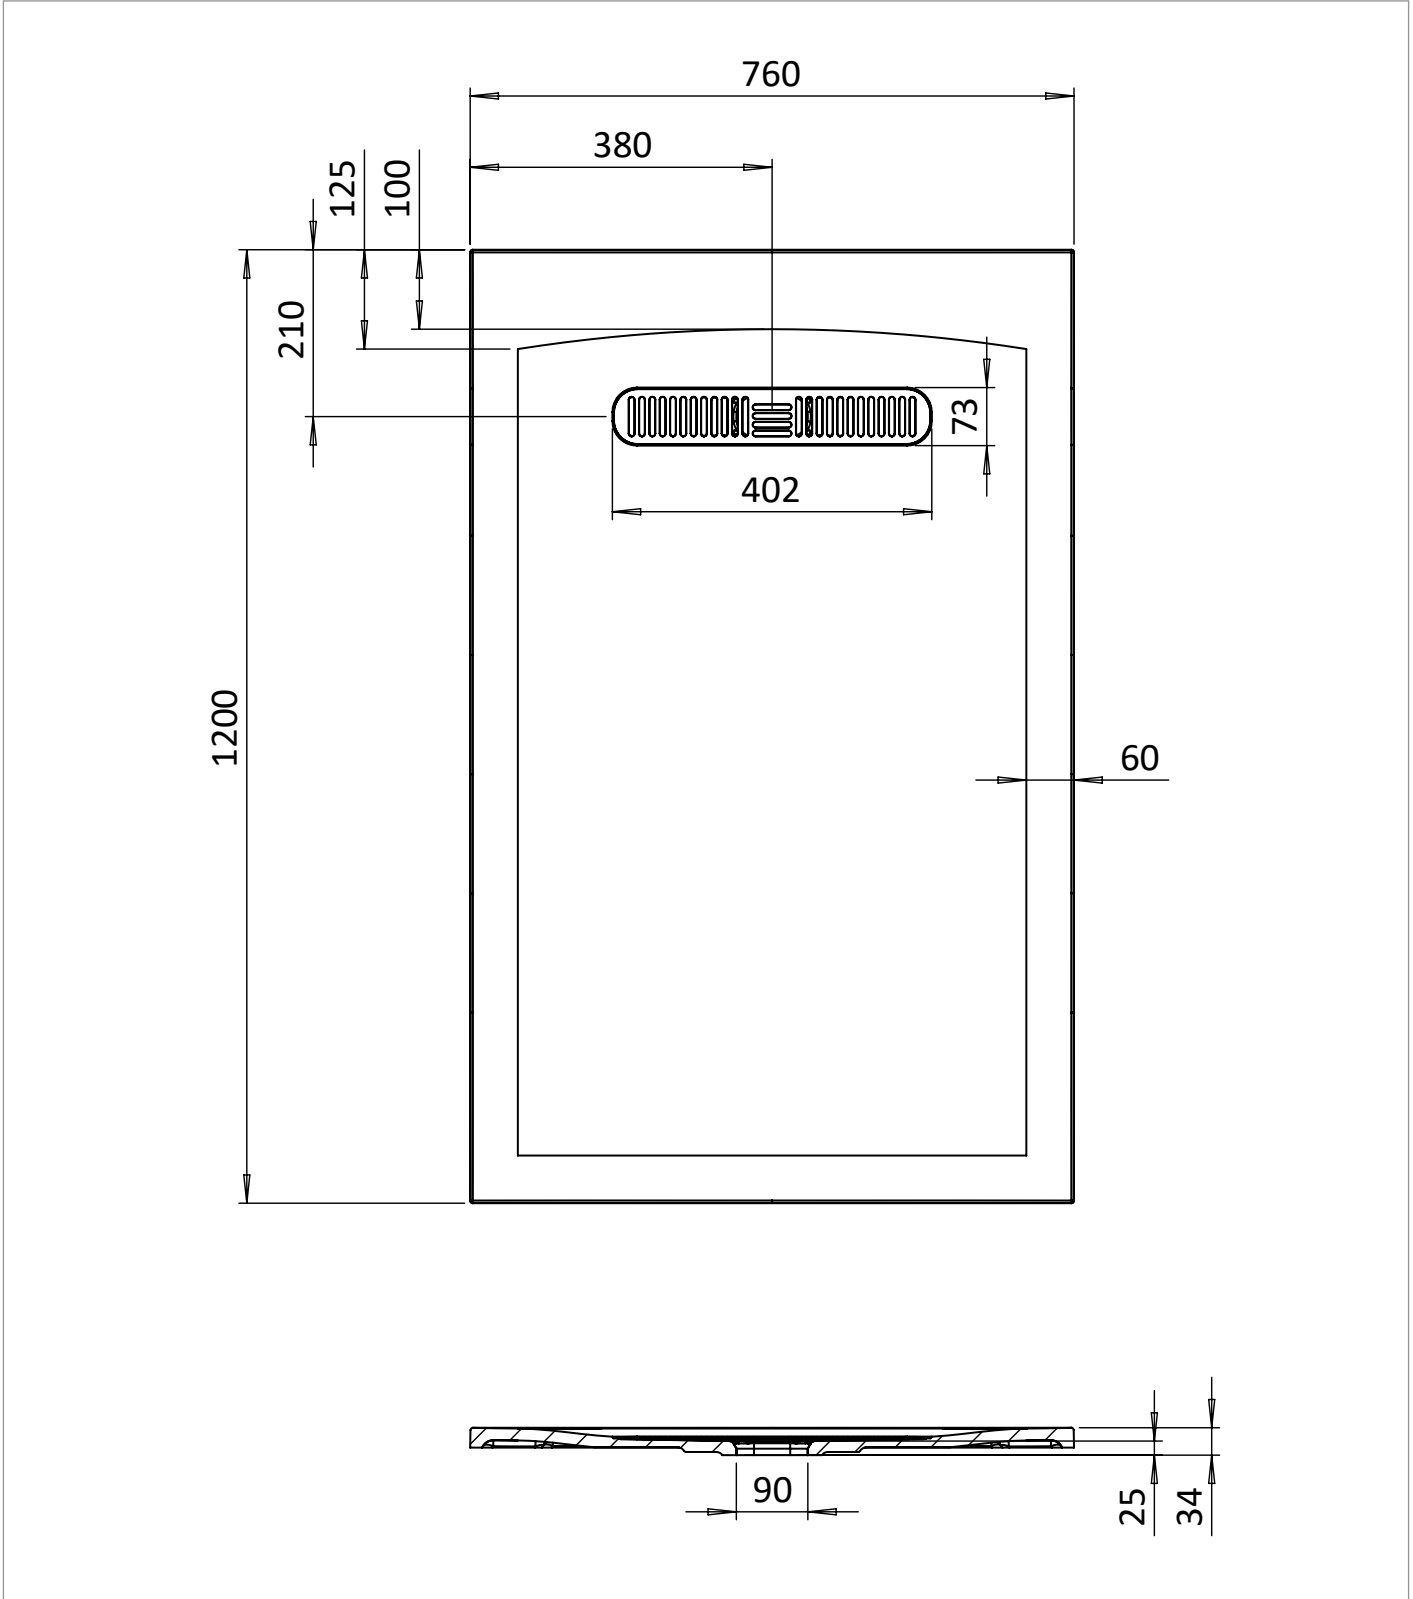

## DESCRIPTION

Vito Textured Rectangle Anti Slip Class C Shower Tray 760 x 1200 Brown

CATEGORY	Showering
WARRANTY DETAILS	Lifetime
COLOUR	Brown
FINISH APPLICATION	Gelcoat/Nanocoat
PRIMARY MATERIAL	Dolomite
SECONDARY MATERIAL	Stone Resin
INSTALL TYPE	Floor Mounted
PRODUCT WIDTH MM	760
PRODUCT HEIGHT MM	32
PRODUCT LENGTH MM	1200
PRODUCT NET WEIGHT KG	36.7

# TECHNICAL DIMENSIONS

Dimensions in mm unless otherwise specified.

Tolerances (per material type) apply.