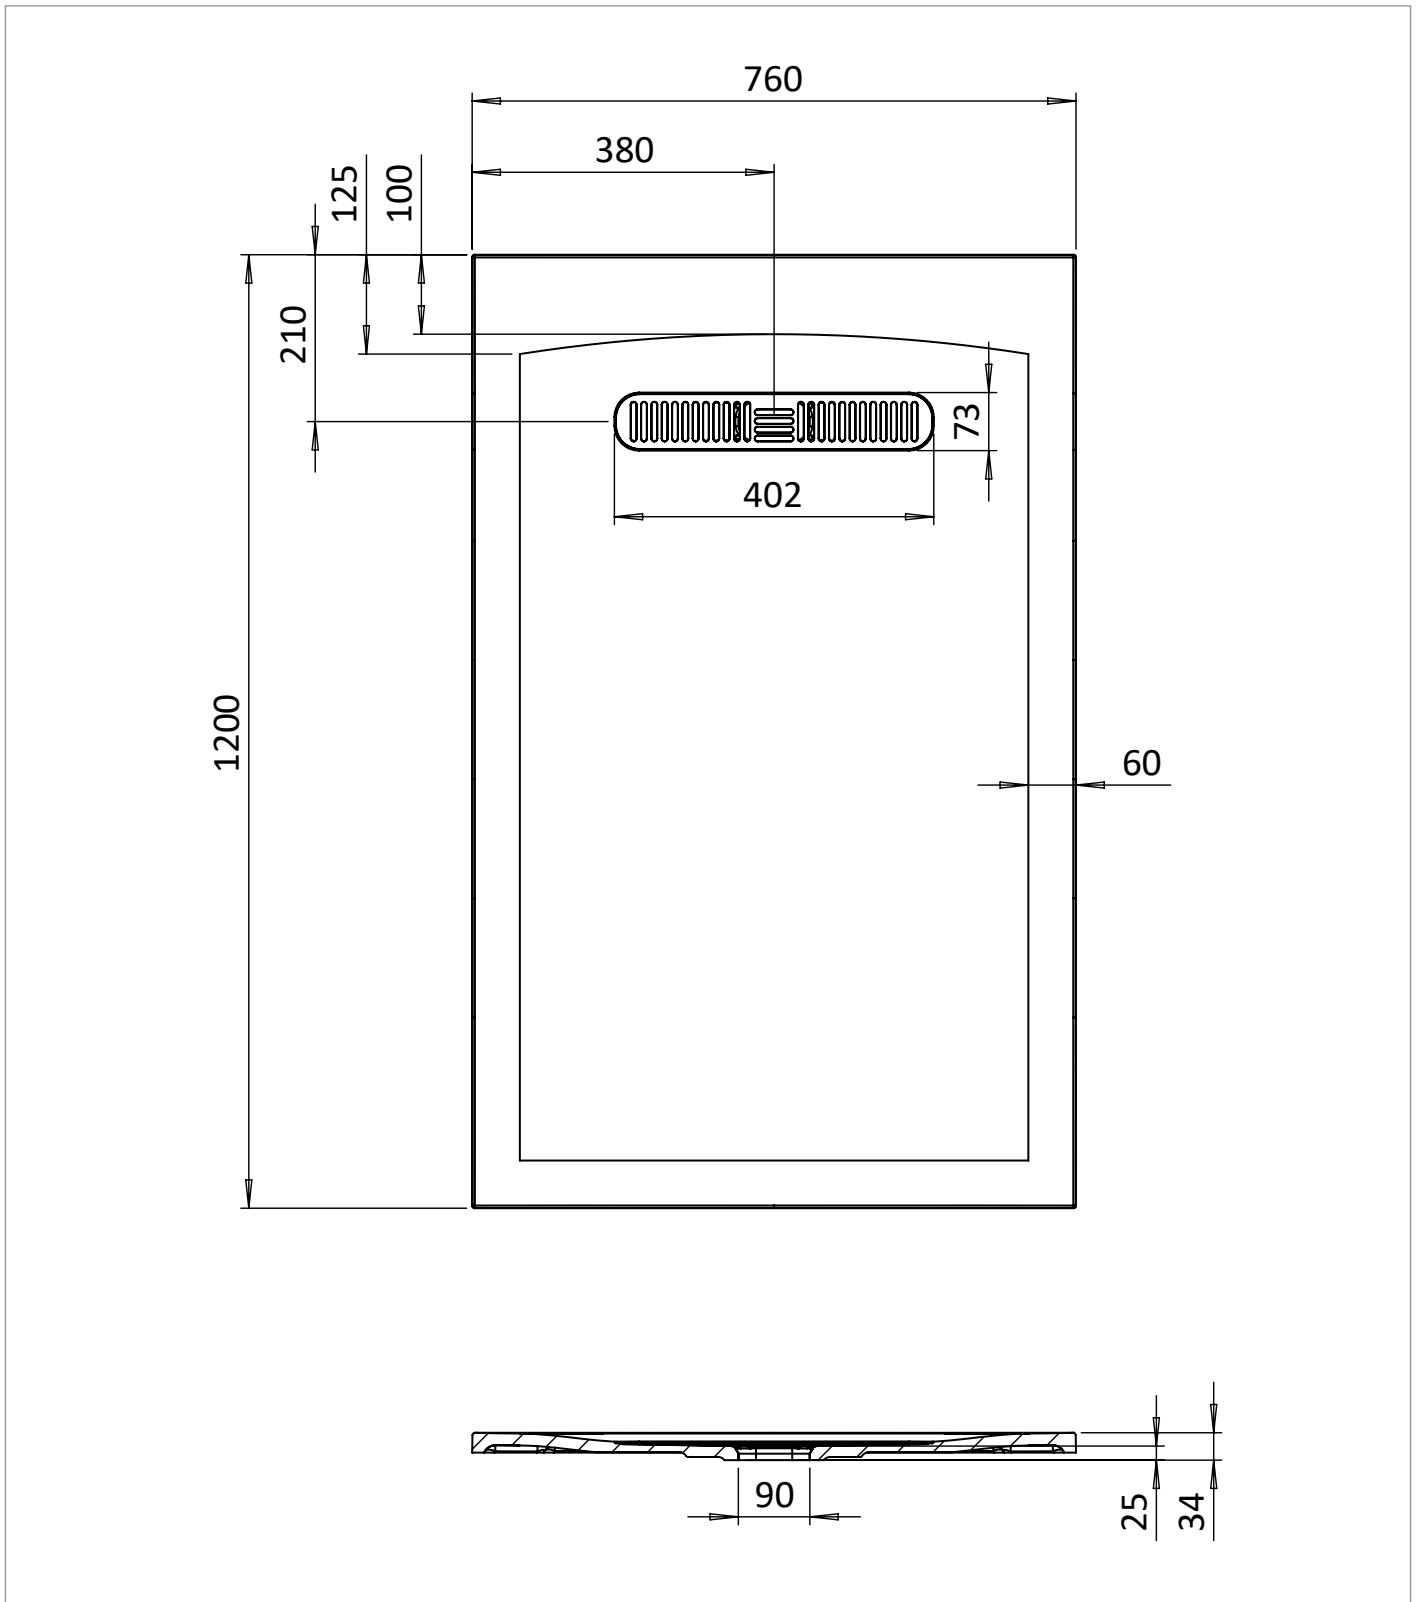

PRODUCT DATA SHEET

PRODUCT CODE

VTR760X1200TEXBR

RANGE

25mm Vito

DESCRIPTION

Vito Textured Rectangle Anti Slip Class C Shower Tray 760 x 1200 Brown

CATEGORY	Showering
WARRANTY DETAILS	Lifetime
COLOUR	Brown
FINISH APPLICATION	Gelcoat/Nanocoat
PRIMARY MATERIAL	Dolomite
SECONDARY MATERIAL	Stone Resin
INSTALL TYPE	Floor Mounted
PRODUCT WIDTH MM	760
PRODUCT HEIGHT MM	32
PRODUCT LENGTH MM	1200
PRODUCT NET WEIGHT KG	36.7

STANDARDS	EN 14527
WASTE INCLUDED	No
OUTER EDGE DIMENSION - TRAYS (MM)	60
WASTE LOCATION	End drain
ANTI-SLIP CLASS	C
DRYING AREA	NO
RISER KIT COMPATIBLE	Yes
RISER KIT INCLUDED	No
TRAY PLANE TOLERANCE (MM)	+/- 3mm
TRAY WIDTH TOLERANCE MM	+5/-0
TRAY LENGTH TOLERANCE MM	+5/-0
TRAY HEIGHT TOLERANCE MM	+2/-2
TRAY WASTE HOLE TOLERANCE MM	+2/-2
COLOUR CODE / REFERENCE	73

TECHNICAL DIMENSIONS

Dimensions in mm unless otherwise specified.

Tolerances (per material type) apply.

SPARES LIST

Only the parts labelled are available as spares.

SPARES AVAILABLE UPON REQUEST