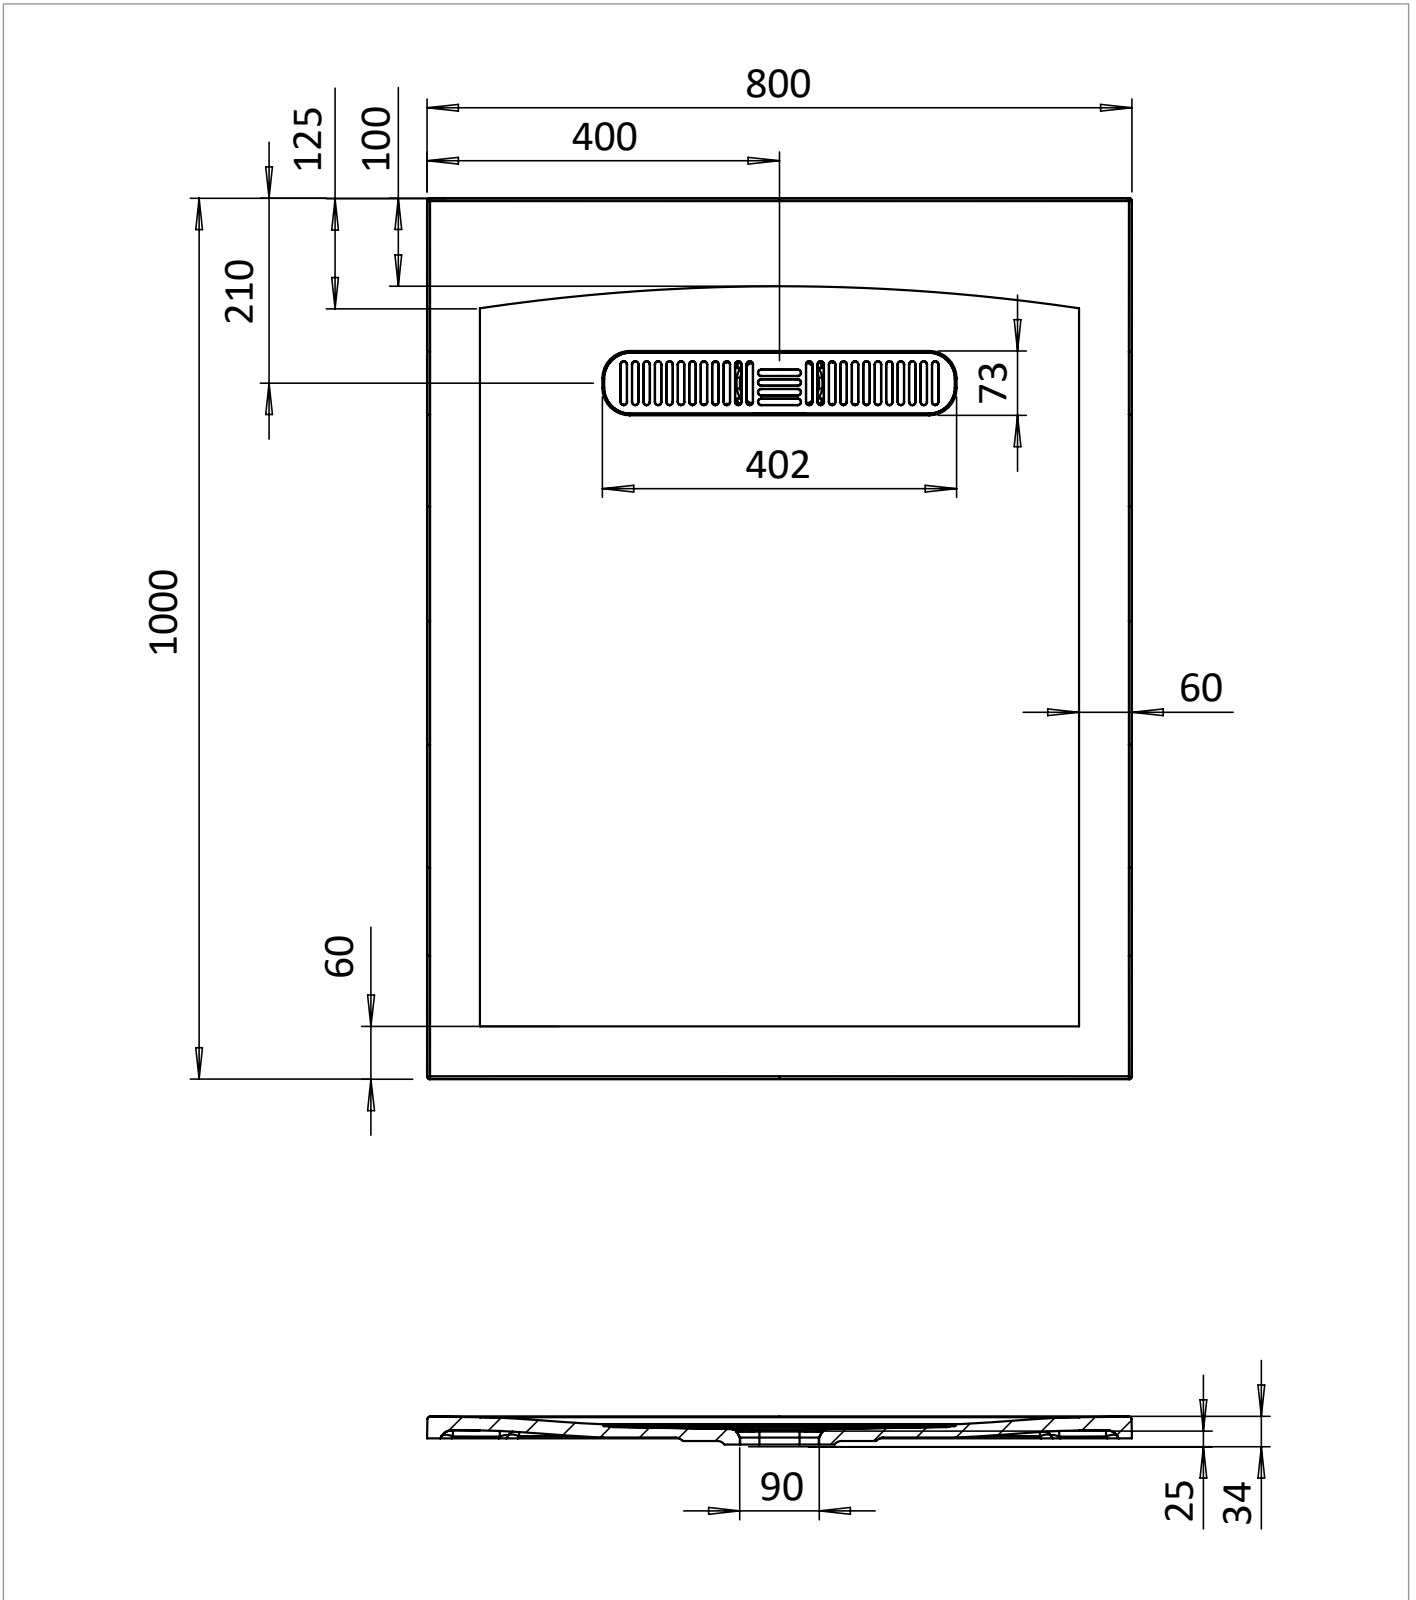

PRODUCT DATA SHEET

PRODUCT CODE

VTR800X1000W

RANGE

25mm Vito

DESCRIPTION

Vito Rectangle Shower Tray 800 x 1000
25mm White

WEBSITE LINK

[Click Here](#)

CATEGORY	Showering
WARRANTY DETAILS	Lifetime
COLOUR	Gloss White
FINISH APPLICATION	Gelcoat/Nanocoat
PRIMARY MATERIAL	Dolomite
SECONDARY MATERIAL	Stone Resin
INSTALL TYPE	Floor Mounted
PRODUCT WIDTH MM	800
PRODUCT HEIGHT MM	25
PRODUCT LENGTH MM	1000
PRODUCT NET WEIGHT KG	22.58

STANDARDS	EN 14527:2016+A1:2018
WASTE INCLUDED	No
WASTE WATER FLOW RATE LPM	32
OUTER EDGE DIMENSION - TRAYS (MM)	60
WASTE LOCATION	End drain
ANTI-SLIP CLASS	Class A DIN 51097
WASTE SHAPE	Rectangular
DRYING AREA	No
RISER KIT COMPATIBLE	Yes
RISER KIT INCLUDED	No
TRAY PLANE TOLERANCE (MM)	+2/-2 mm
TRAY WIDTH TOLERANCE MM	+5/0 mm
TRAY LENGTH TOLERANCE MM	+5/0 mm
TRAY HEIGHT TOLERANCE MM	+2/-2 mm
TRAY WASTE HOLE TOLERANCE MM	+1/-1 mm
COLOUR CODE / REFERENCE	RAL 9016

TECHNICAL DIMENSIONS

Dimensions in mm unless otherwise specified.

Tolerances (per material type) apply.

SPARES LIST

Only the parts labelled are available as spares.

NUMBER	PART CODE	DESCRIPTION
1	VITOWASTEW	Vito Shower Waste Cover White
	VITOWASTEMW	Vito Shower Waste Cover Matt White
	VITOWASTEBR	Vito Textured Shower Waste Flange Brown
	VITOWASTELG	Vito Shower Waste Cover Grey
	VITOWASTEMB	Vito Shower Waste Cover Matt Black
	VITOWASTEG	Vito Shower Waste Cover Grey
2	VITOFLANGE	Vito Shower Waste Flange White
	VITOFLANGEBR	Vito Textured Shower Waste Cover Brown
	VITOFLANGELG	Vito Textured Shower Waste Cover Light Grey
	VITOFLANGEMB	Vito Shower Waste Flange Matt Black
	VITOFLANGEG	Vito Shower Waste Flange Grey
	MINERALPOLISH	Cast Mineral Marble Polishing Compound
	MINERALREPAIRKITWG	Cast Mineral Marble Repair Kit White Gloss
	MINERALTOUCHKITWG	Cast Mineral Marble Touch Up Kit White Gloss