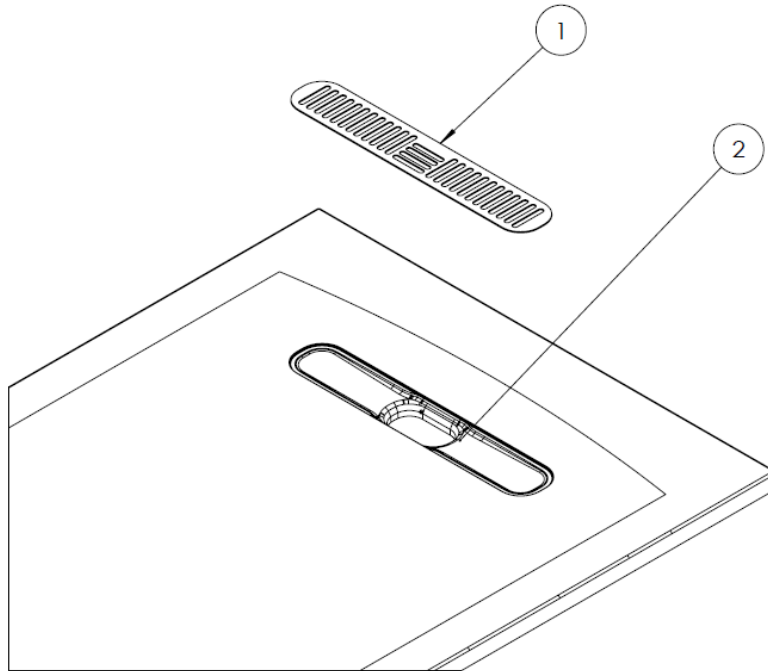

[Click Here](#)

CATEGORY	Showering
WARRANTY DETAILS	Lifetime
COLOUR	Gloss White
FINISH APPLICATION	Gelcoat/Nanocoat
PRIMARY MATERIAL	Dolomite
SECONDARY MATERIAL	Stone Resin
INSTALL TYPE	Floor Mounted
PRODUCT WIDTH MM	800
PRODUCT HEIGHT MM	25
PRODUCT LENGTH MM	1000
PRODUCT NET WEIGHT KG	22.58

STANDARDS	EN 14527:2016+A1:2018
WASTE INCLUDED	No
WASTE WATER FLOW RATE LPM	32
OUTER EDGE DIMENSION - TRAYS (MM)	60
WASTE LOCATION	End drain
ANTI-SLIP CLASS	Class A DIN 51097
WASTE SHAPE	Rectangular
DRYING AREA	No
RISER KIT COMPATIBLE	Yes
RISER KIT INCLUDED	No
TRAY PLANE TOLERANCE (MM)	+2/-2 mm
TRAY WIDTH TOLERANCE MM	+5/0 mm
TRAY LENGTH TOLERANCE MM	+5/0 mm
TRAY HEIGHT TOLERANCE MM	+2/-2 mm
TRAY WASTE HOLE TOLERANCE MM	+1/-1 mm
COLOUR CODE / REFERENCE	RAL 9016

TECHNICAL DIMENSIONS

Dimensions in mm unless otherwise specified.

Tolerances (per material type) apply.

SPARES LIST

Only the parts labelled are available as spares.

NUMBER	PART CODE	DESCRIPTION
1	VITOWASTEW	Vito Shower Waste Cover White
	VITOWASTEMW	Vito Shower Waste Cover Matt White
	VITOWASTEBR	Vito Textured Shower Waste Flange Brown
	VITOWASTELG	Vito Shower Waste Cover Grey
	VITOWASTEMB	Vito Shower Waste Cover Matt Black
	VITOWASTEG	Vito Shower Waste Cover Grey
2	VITOFLANGE	Vito Shower Waste Flange White
	VITOFLANGEBR	Vito Textured Shower Waste Cover Brown
	VITOFLANGELG	Vito Textured Shower Waste Cover Light Grey
	VITOFLANGEMB	Vito Shower Waste Flange Matt Black
	VITOFLANGEG	Vito Shower Waste Flange Grey
	MINERALPOLISH	Cast Mineral Marble Polishing Compound
	MINERALREPAIRKITWG	Cast Mineral Marble Repair Kit White Gloss
	MINERALTOUCHKITWG	Cast Mineral Marble Touch Up Kit White Gloss