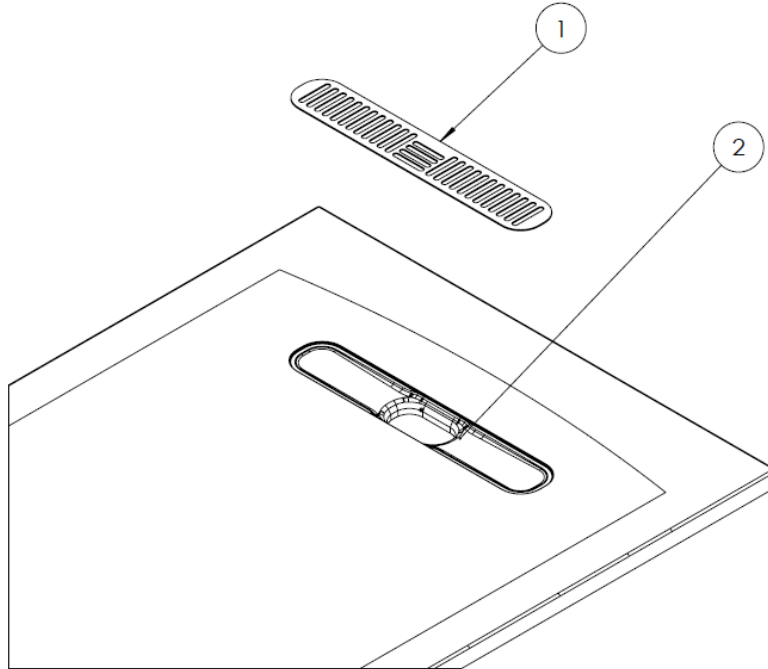

PRODUCT DATA SHEET

PRODUCT CODE

VTR800X1200TEXG

RANGE

25mm Vito

DESCRIPTION

Vito Textured Rectangle Anti Slip Class C Shower Tray 800 x 1200 Light Grey

CATEGORY	Showering
WARRANTY DETAILS	Lifetime
COLOUR	Light Grey
FINISH APPLICATION	Gelcoat/Nanocoat
PRIMARY MATERIAL	Dolomite
SECONDARY MATERIAL	Stone Resin
INSTALL TYPE	Floor Mounted
PRODUCT WIDTH MM	800
PRODUCT HEIGHT MM	32
PRODUCT LENGTH MM	1200
PRODUCT NET WEIGHT KG	32.16

TECHNICAL DIMENSIONS

Dimensions in mm unless otherwise specified.

Tolerances (per material type) apply.

SPARES LIST

Only the parts labelled are available as spares.

NUMBER	PART CODE	DESCRIPTION
1	VITOWASTEW	Vito Shower Waste Cover White
	VITOWASTEMW	Vito Shower Waste Cover Matt White
	VITOWASTEBR	Vito Textured Shower Waste Flange Brown
	VITOWASTELG	Vito Shower Waste Cover Grey
	VITOWASTEMB	Vito Shower Waste Cover Matt Black
	VITOWASTEG	Vito Shower Waste Cover Grey
2	VITOFLANGE	Vito Shower Waste Flange White
	VITOFLANGEBR	Vito Textured Shower Waste Cover Brown
	VITOFLANGELG	Vito Textured Shower Waste Cover Light Grey
	VITOFLANGEMB	Vito Shower Waste Flange Matt Black
	VITOFLANGEG	Vito Shower Waste Flange Grey
	MINERALPOLISH	Cast Mineral Marble Polishing Compound
	MINERALREPAIRKITWG	Cast Mineral Marble Repair Kit White Gloss
	MINERALTOUCHKITWG	Cast Mineral Marble Touch Up Kit White Gloss