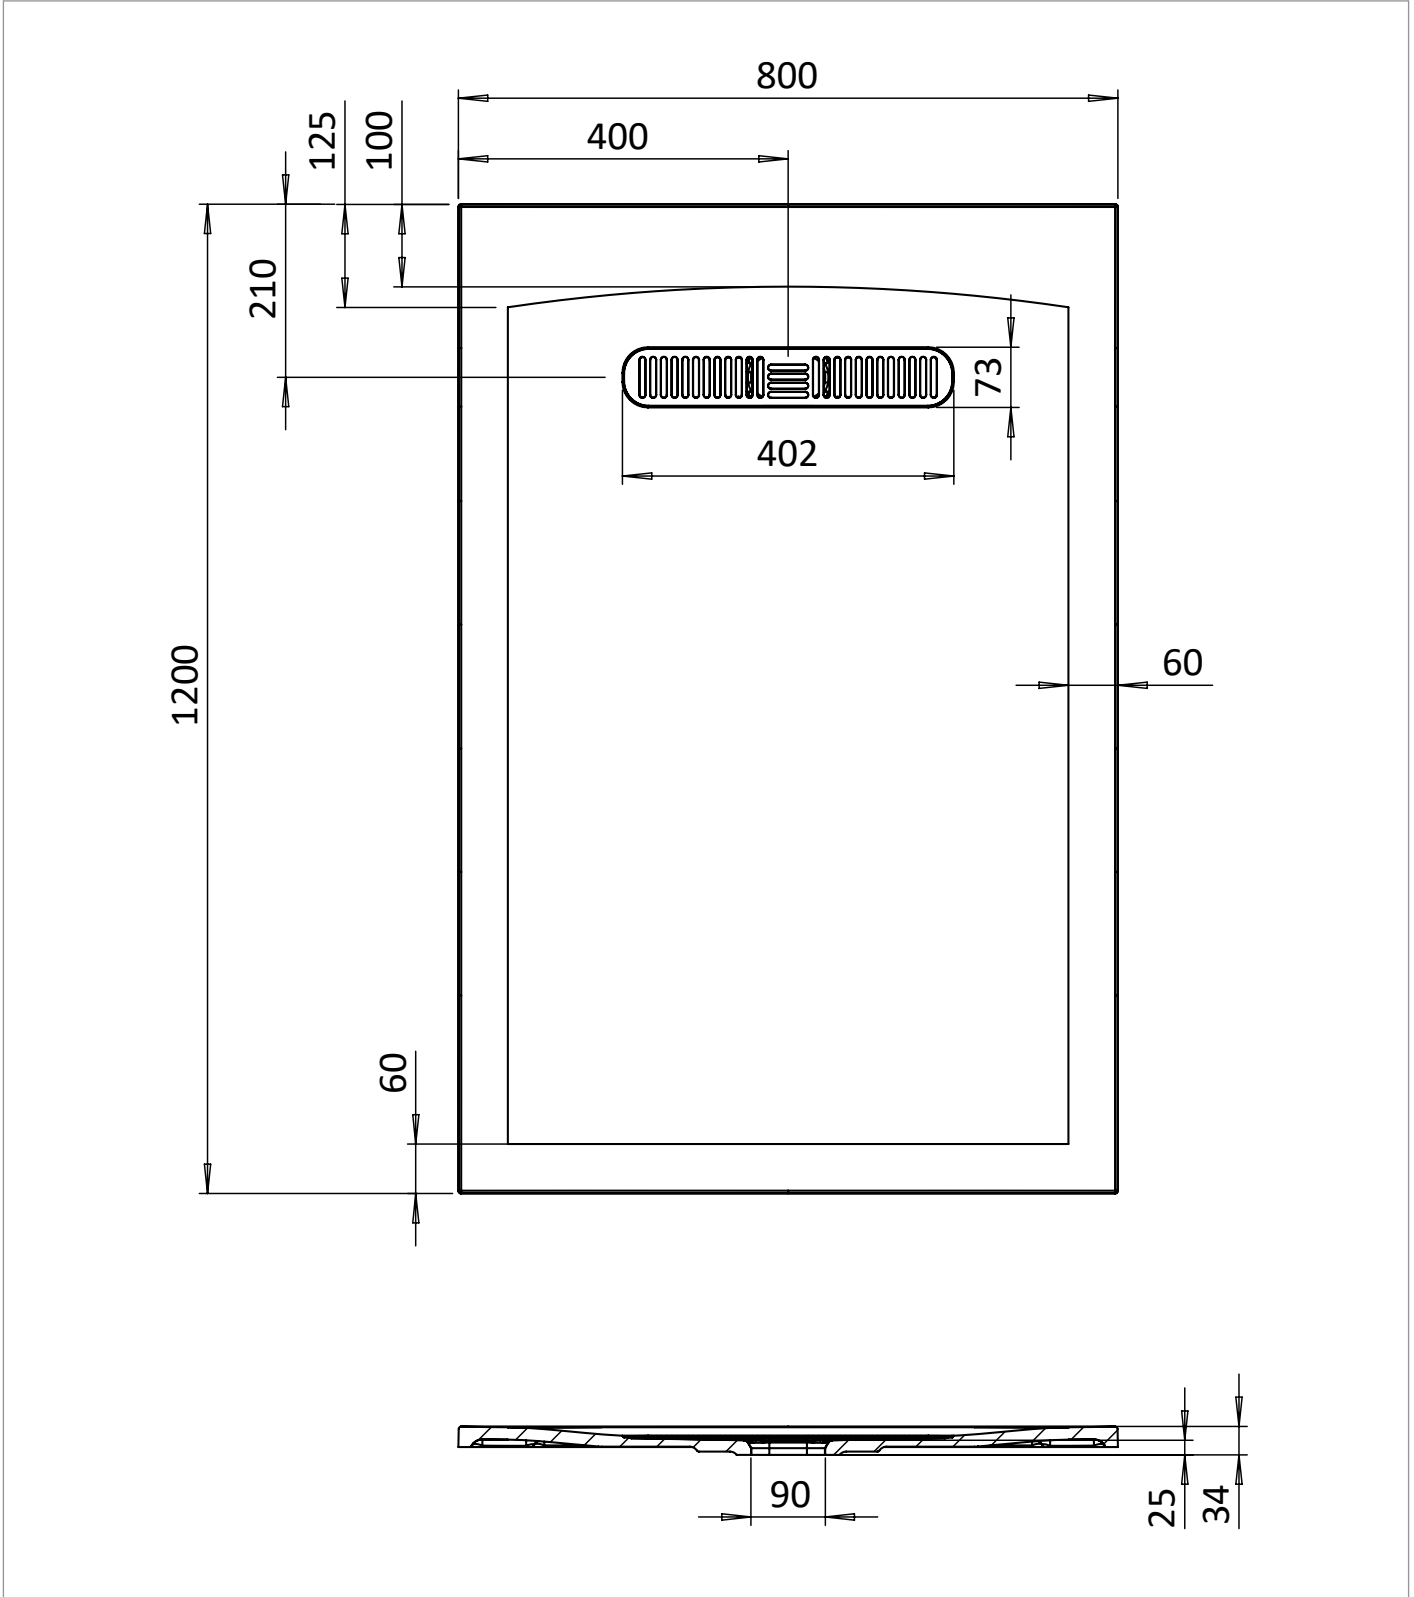

PRODUCT DATA SHEET

PRODUCT CODE

VTR800X1200TEXG

RANGE

25mm Vito

DESCRIPTION

Vito Textured Rectangle Anti Slip Class C Shower Tray 800 x 1200 Light Grey

CATEGORY	Showering
WARRANTY DETAILS	Lifetime
COLOUR	Light Grey
FINISH APPLICATION	Gelcoat/Nanocoat
PRIMARY MATERIAL	Dolomite
SECONDARY MATERIAL	Stone Resin
INSTALL TYPE	Floor Mounted
PRODUCT WIDTH MM	800
PRODUCT HEIGHT MM	32
PRODUCT LENGTH MM	1200
PRODUCT NET WEIGHT KG	32.16

STANDARDS	EN 14527
WASTE INCLUDED	No
OUTER EDGE DIMENSION - TRAYS (MM)	60
WASTE LOCATION	End drain
ANTI-SLIP CLASS	C
DRYING AREA	NO
RISER KIT COMPATIBLE	Yes
RISER KIT INCLUDED	No
TRAY PLANE TOLERANCE (MM)	+/- 3mm
TRAY WIDTH TOLERANCE MM	+5/-0
TRAY LENGTH TOLERANCE MM	+5/-0
TRAY HEIGHT TOLERANCE MM	+2/-2
TRAY WASTE HOLE TOLERANCE MM	+2/-2
COLOUR CODE / REFERENCE	71

TECHNICAL DIMENSIONS

Dimensions in mm unless otherwise specified.

Tolerances (per material type) apply.

SPARES LIST

Only the parts labelled are available as spares.

NUMBER	PART CODE	DESCRIPTION
1	VITOWASTEW	Vito Shower Waste Cover White
	VITOWASTEMW	Vito Shower Waste Cover Matt White
	VITOWASTEBR	Vito Textured Shower Waste Flange Brown
	VITOWASTELG	Vito Shower Waste Cover Grey
	VITOWASTEMB	Vito Shower Waste Cover Matt Black
	VITOWASTEG	Vito Shower Waste Cover Grey
2	VITOFLANGE	Vito Shower Waste Flange White
	VITOFLANGEBR	Vito Textured Shower Waste Cover Brown
	VITOFLANGELG	Vito Textured Shower Waste Cover Light Grey
	VITOFLANGEMB	Vito Shower Waste Flange Matt Black
	VITOFLANGEG	Vito Shower Waste Flange Grey
	MINERALPOLISH	Cast Mineral Marble Polishing Compound
	MINERALREPAIRKITWG	Cast Mineral Marble Repair Kit White Gloss
	MINERALTOUCHKITWG	Cast Mineral Marble Touch Up Kit White Gloss