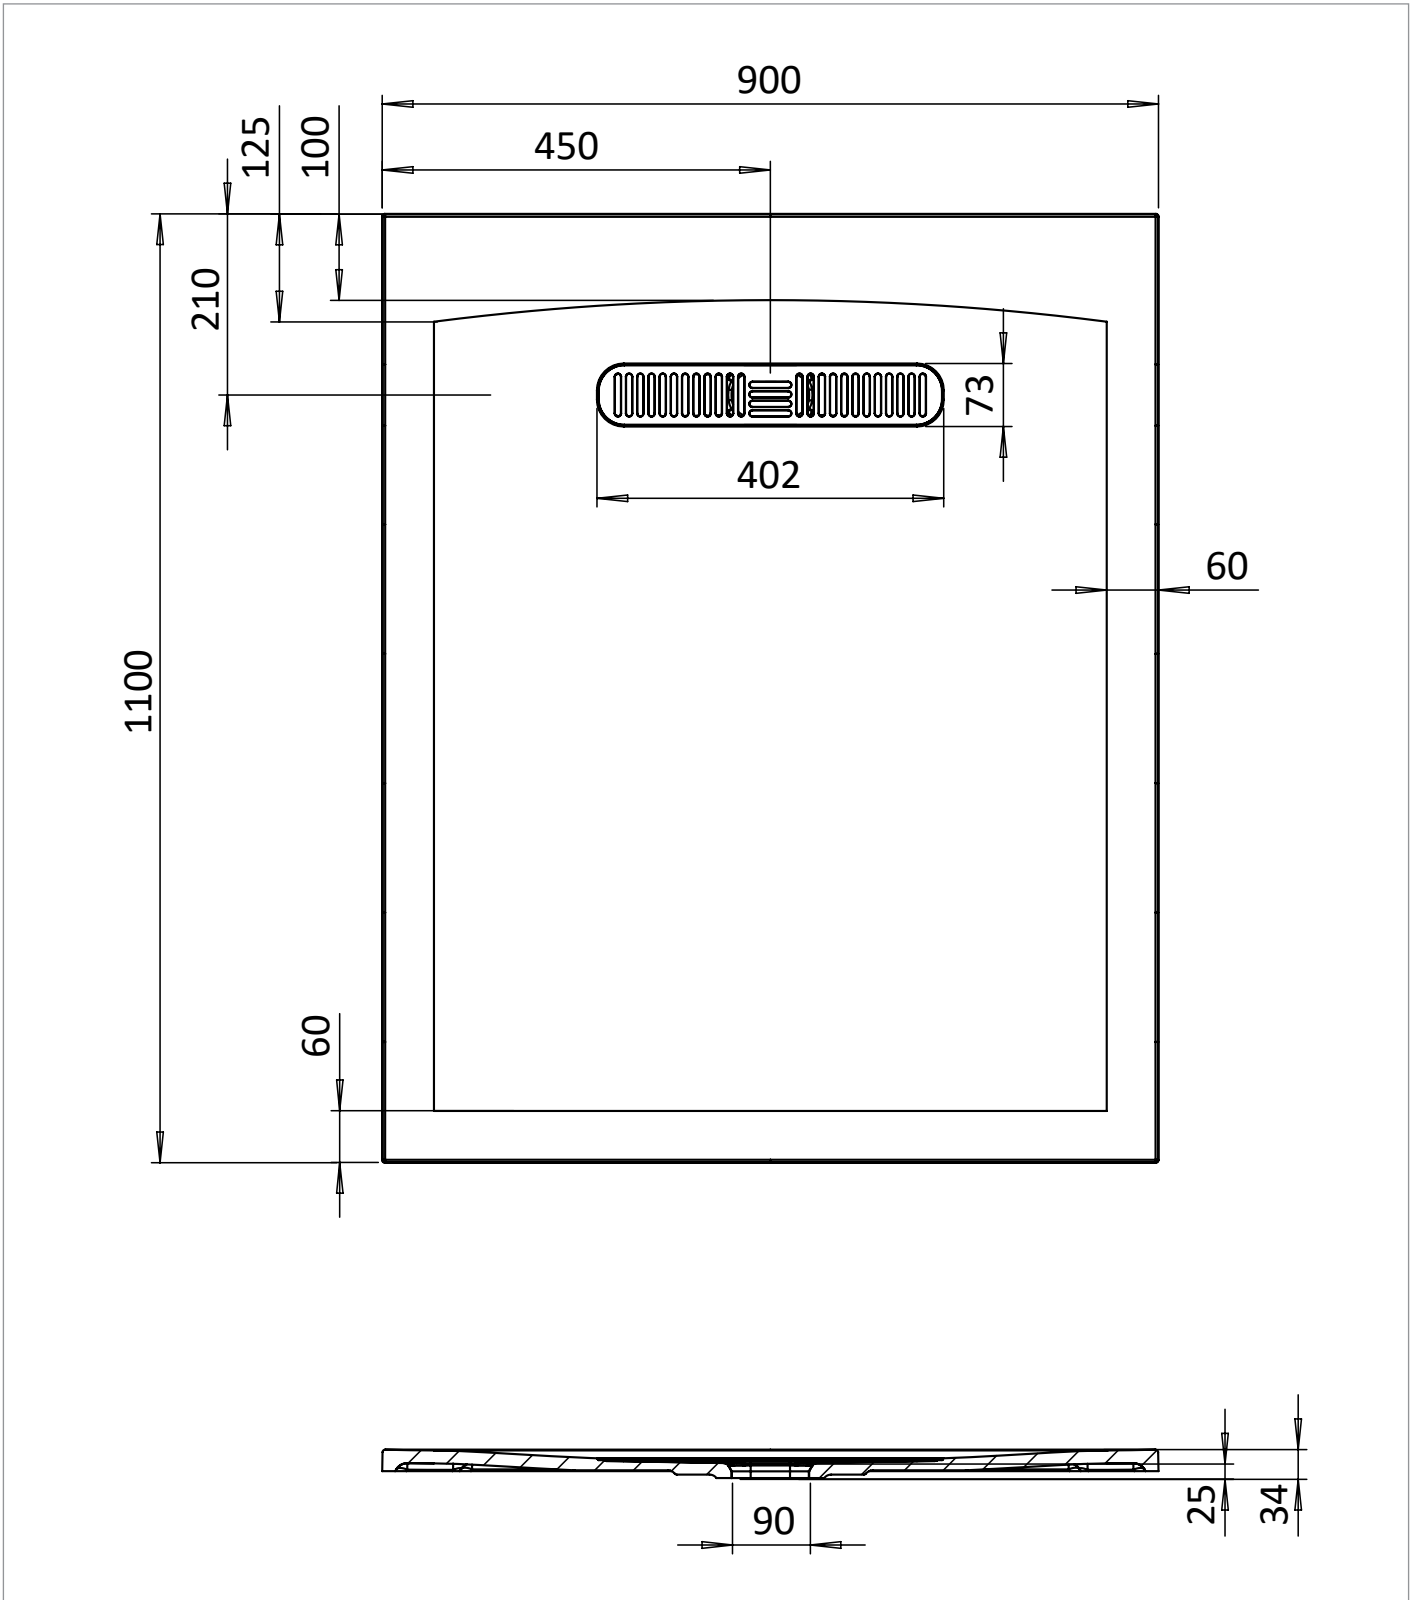

PRODUCT DATA SHEET

PRODUCT CODE

VTR900X1100TEXG

RANGE

25mm Vito

DESCRIPTION

Vito Textured Rectangle Anti Slip Class C Shower Tray 900 x 1100 Light Grey

CATEGORY	Showering
WARRANTY DETAILS	Lifetime
COLOUR	Light Grey
FINISH APPLICATION	Gelcoat/Nanocoat
PRIMARY MATERIAL	Dolomite
SECONDARY MATERIAL	Stone Resin
INSTALL TYPE	Floor Mounted
PRODUCT WIDTH MM	900
PRODUCT HEIGHT MM	30
PRODUCT LENGTH MM	1100
PRODUCT NET WEIGHT KG	33.88

STANDARDS	EN 14527
WASTE INCLUDED	No
OUTER EDGE DIMENSION - TRAYS (MM)	60
WASTE LOCATION	End drain
ANTI-SLIP CLASS	C
DRYING AREA	NO
RISER KIT COMPATIBLE	Yes
RISER KIT INCLUDED	No
TRAY PLANE TOLERANCE (MM)	+/- 2mm
TRAY WIDTH TOLERANCE MM	+5/-0
TRAY LENGTH TOLERANCE MM	+5/-0
TRAY HEIGHT TOLERANCE MM	+2/-2
TRAY WASTE HOLE TOLERANCE MM	+2/-2
COLOUR CODE / REFERENCE	71

TECHNICAL DIMENSIONS

Dimensions in mm unless otherwise specified.

Tolerances (per material type) apply.

SPARES LIST

Only the parts labelled are available as spares.

SPARES AVAILABLE UPON REQUEST