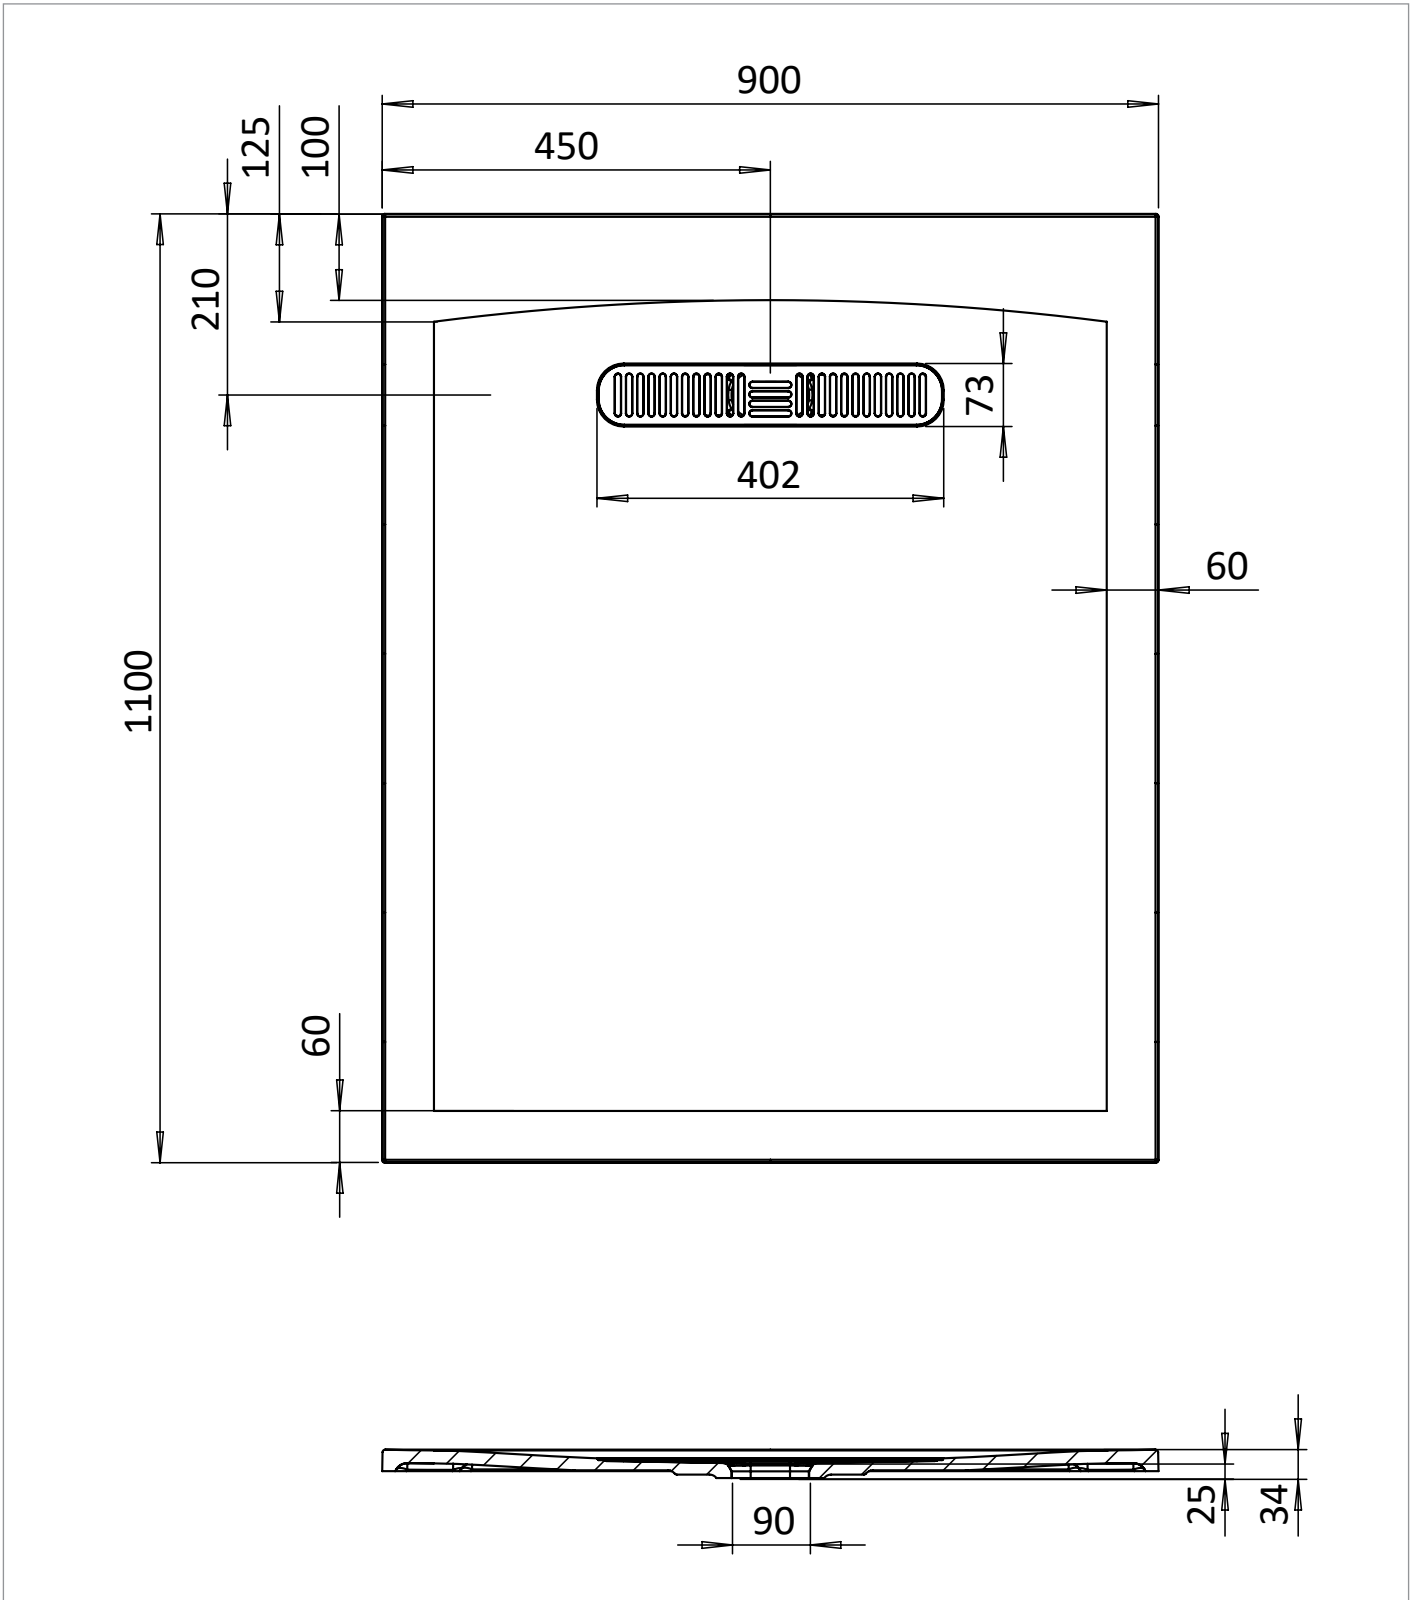

PRODUCT DATA SHEET

PRODUCT CODE

VTR900X1100TEXMW

RANGE

25mm Vito

DESCRIPTION

Vito Textured Rectangle Anti Slip Class C Shower Tray 900 x 1100 Matt White

CATEGORY	Showering
WARRANTY DETAILS	Lifetime
COLOUR	Matt White
FINISH APPLICATION	Gelcoat/Nanocoat
PRIMARY MATERIAL	Dolomite
SECONDARY MATERIAL	Stone Resin
INSTALL TYPE	Floor Mounted
PRODUCT WIDTH MM	900
PRODUCT HEIGHT MM	30
PRODUCT LENGTH MM	1100
PRODUCT NET WEIGHT KG	33.88

STANDARDS	EN 14527
WASTE INCLUDED	No
OUTER EDGE DIMENSION - TRAYS (MM)	60
WASTE LOCATION	End drain
ANTI-SLIP CLASS	C
DRYING AREA	NO
RISER KIT COMPATIBLE	Yes
RISER KIT INCLUDED	No
TRAY PLANE TOLERANCE (MM)	+/- 2mm
TRAY WIDTH TOLERANCE MM	+5/-0
TRAY LENGTH TOLERANCE MM	+5/-0
TRAY HEIGHT TOLERANCE MM	+2/-2
TRAY WASTE HOLE TOLERANCE MM	+2/-2
COLOUR CODE / REFERENCE	33

TECHNICAL DIMENSIONS

Dimensions in mm unless otherwise specified.

Tolerances (per material type) apply.

SPARES LIST

Only the parts labelled are available as spares.

SPARES AVAILABLE UPON REQUEST