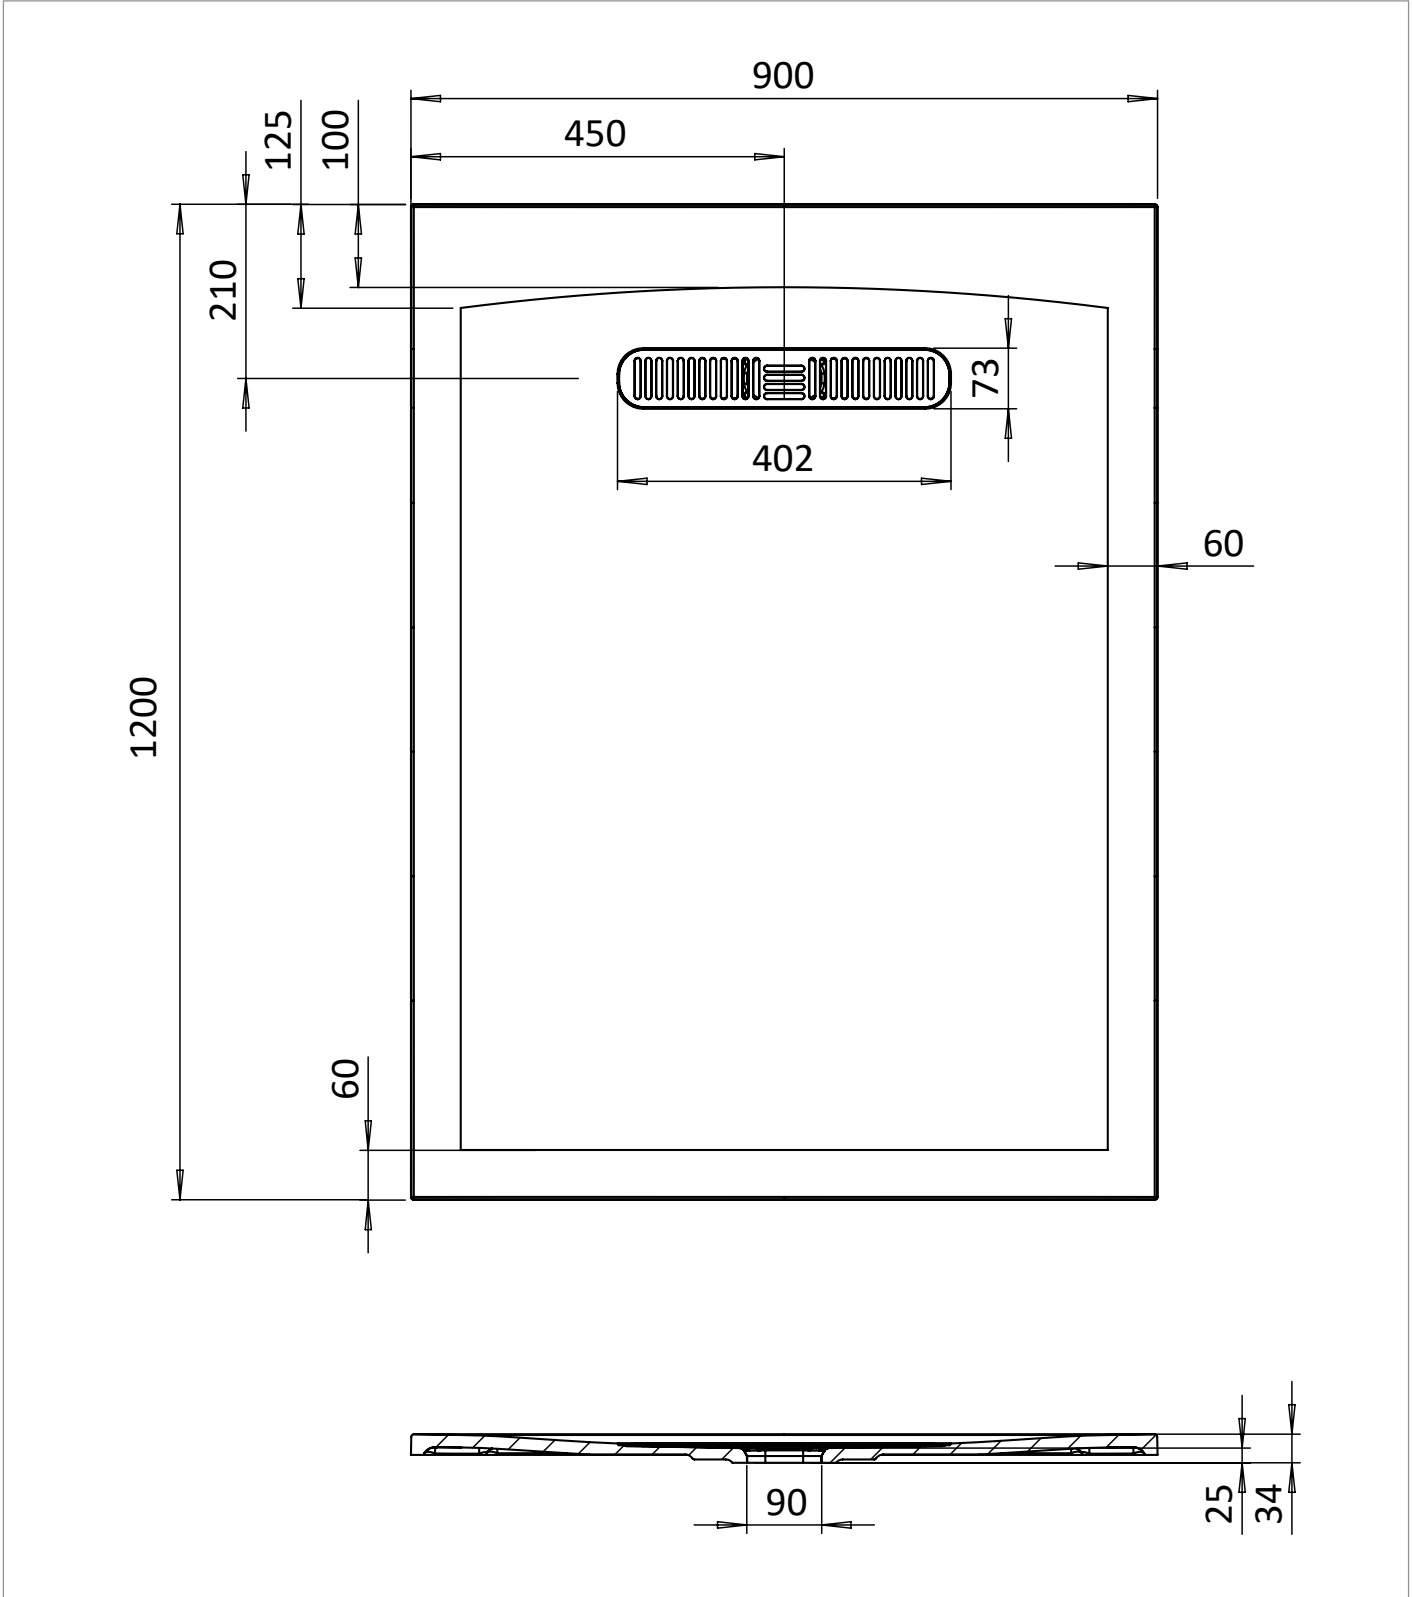

PRODUCT DATA SHEET

PRODUCT CODE

VTR900X1200MW

RANGE

25mm Vito

DESCRIPTION

Vito Rectangle Shower Tray 900 x 1200
25mm Matt White

WEBSITE LINK

[Click Here](#)

CATEGORY	Showering
WARRANTY DETAILS	Lifetime
COLOUR	Matt White
FINISH APPLICATION	Gelcoat/Nanocoat
PRIMARY MATERIAL	Dolomite
SECONDARY MATERIAL	Stone Resin
INSTALL TYPE	Floor Mounted
PRODUCT WIDTH MM	900
PRODUCT HEIGHT MM	25
PRODUCT LENGTH MM	1200
PRODUCT NET WEIGHT KG	35.95

STANDARDS	EN 14527:2016+A1:2018
WASTE INCLUDED	No
WASTE WATER FLOW RATE LPM	32
OUTER EDGE DIMENSION - TRAYS (MM)	60
WASTE LOCATION	End drain
ANTI-SLIP CLASS	Class A DIN 51097
WASTE SHAPE	Rectangular
DRYING AREA	No
RISER KIT COMPATIBLE	Yes
RISER KIT INCLUDED	No
TRAY PLANE TOLERANCE (MM)	+2/-2 mm
TRAY WIDTH TOLERANCE MM	+5/0 mm
TRAY LENGTH TOLERANCE MM	+5/0 mm
TRAY HEIGHT TOLERANCE MM	+2/-2 mm
TRAY WASTE HOLE TOLERANCE MM	+1/-1 mm

TECHNICAL DIMENSIONS

Dimensions in mm unless otherwise specified.

Tolerances (per material type) apply.

SPARES LIST

Only the parts labelled are available as spares.

NUMBER	PART CODE	DESCRIPTION
1	VITOWASTEW	Vito Shower Waste Cover White
	VITOWASTEMW	Vito Shower Waste Cover Matt White
	VITOWASTEBR	Vito Textured Shower Waste Flange Brown
	VITOWASTELG	Vito Shower Waste Cover Grey
	VITOWASTEMB	Vito Shower Waste Cover Matt Black
	VITOWASTEG	Vito Shower Waste Cover Grey
2	VITOFLANGE	Vito Shower Waste Flange White
	VITOFLANGEBR	Vito Textured Shower Waste Cover Brown
	VITOFLANGELG	Vito Textured Shower Waste Cover Light Grey
	VITOFLANGEMB	Vito Shower Waste Flange Matt Black
	VITOFLANGEG	Vito Shower Waste Flange Grey
	MINERALPOLISH	Cast Mineral Marble Polishing Compound
	MINERALREPAIRKITWG	Cast Mineral Marble Repair Kit White Gloss
	MINERALTOUCHKITWG	Cast Mineral Marble Touch Up Kit White Gloss