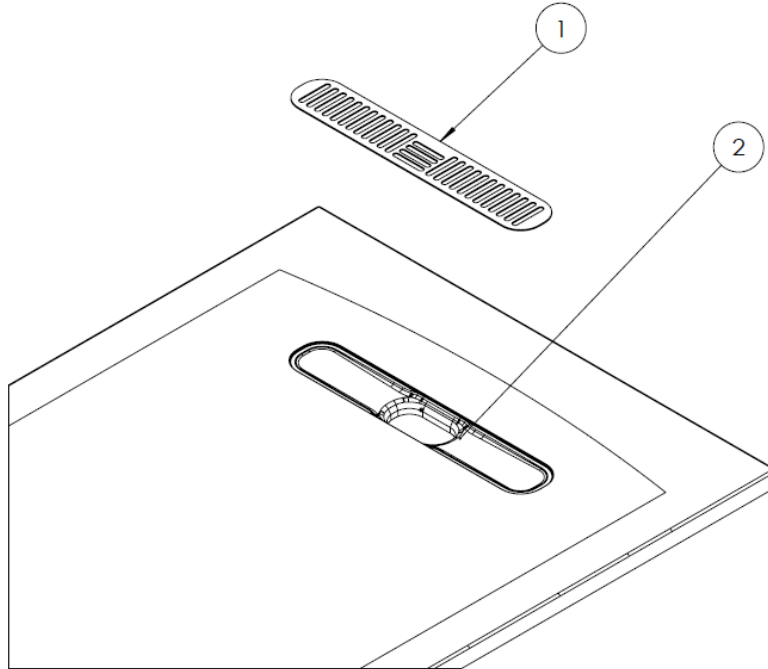

[Click Here](#)

CATEGORY	Showering
WARRANTY DETAILS	Lifetime
COLOUR	Matt White
FINISH APPLICATION	Gelcoat/Nanocoat
PRIMARY MATERIAL	Dolomite
SECONDARY MATERIAL	Stone Resin
INSTALL TYPE	Floor Mounted
PRODUCT WIDTH MM	900
PRODUCT HEIGHT MM	25
PRODUCT LENGTH MM	1200
PRODUCT NET WEIGHT KG	35.95

STANDARDS	EN 14527:2016+A1:2018
WASTE INCLUDED	No
WASTE WATER FLOW RATE LPM	32
OUTER EDGE DIMENSION - TRAYS (MM)	60
WASTE LOCATION	End drain
ANTI-SLIP CLASS	Class A DIN 51097
WASTE SHAPE	Rectangular
DRYING AREA	No
RISER KIT COMPATIBLE	Yes
RISER KIT INCLUDED	No
TRAY PLANE TOLERANCE (MM)	+2/-2 mm
TRAY WIDTH TOLERANCE MM	+5/0 mm
TRAY LENGTH TOLERANCE MM	+5/0 mm
TRAY HEIGHT TOLERANCE MM	+2/-2 mm
TRAY WASTE HOLE TOLERANCE MM	+1/-1 mm

TECHNICAL DIMENSIONS

Dimensions in mm unless otherwise specified.

Tolerances (per material type) apply.

SPARES LIST

Only the parts labelled are available as spares.

NUMBER	PART CODE	DESCRIPTION
1	VITOWASTEW	Vito Shower Waste Cover White
	VITOWASTEMW	Vito Shower Waste Cover Matt White
	VITOWASTEBR	Vito Textured Shower Waste Flange Brown
	VITOWASTELG	Vito Shower Waste Cover Grey
	VITOWASTEMB	Vito Shower Waste Cover Matt Black
	VITOWASTEG	Vito Shower Waste Cover Grey
2	VITOFLANGE	Vito Shower Waste Flange White
	VITOFLANGEBR	Vito Textured Shower Waste Cover Brown
	VITOFLANGELG	Vito Textured Shower Waste Cover Light Grey
	VITOFLANGEMB	Vito Shower Waste Flange Matt Black
	VITOFLANGEG	Vito Shower Waste Flange Grey
	MINERALPOLISH	Cast Mineral Marble Polishing Compound
	MINERALREPAIRKITWG	Cast Mineral Marble Repair Kit White Gloss
	MINERALTOUCHKITWG	Cast Mineral Marble Touch Up Kit White Gloss