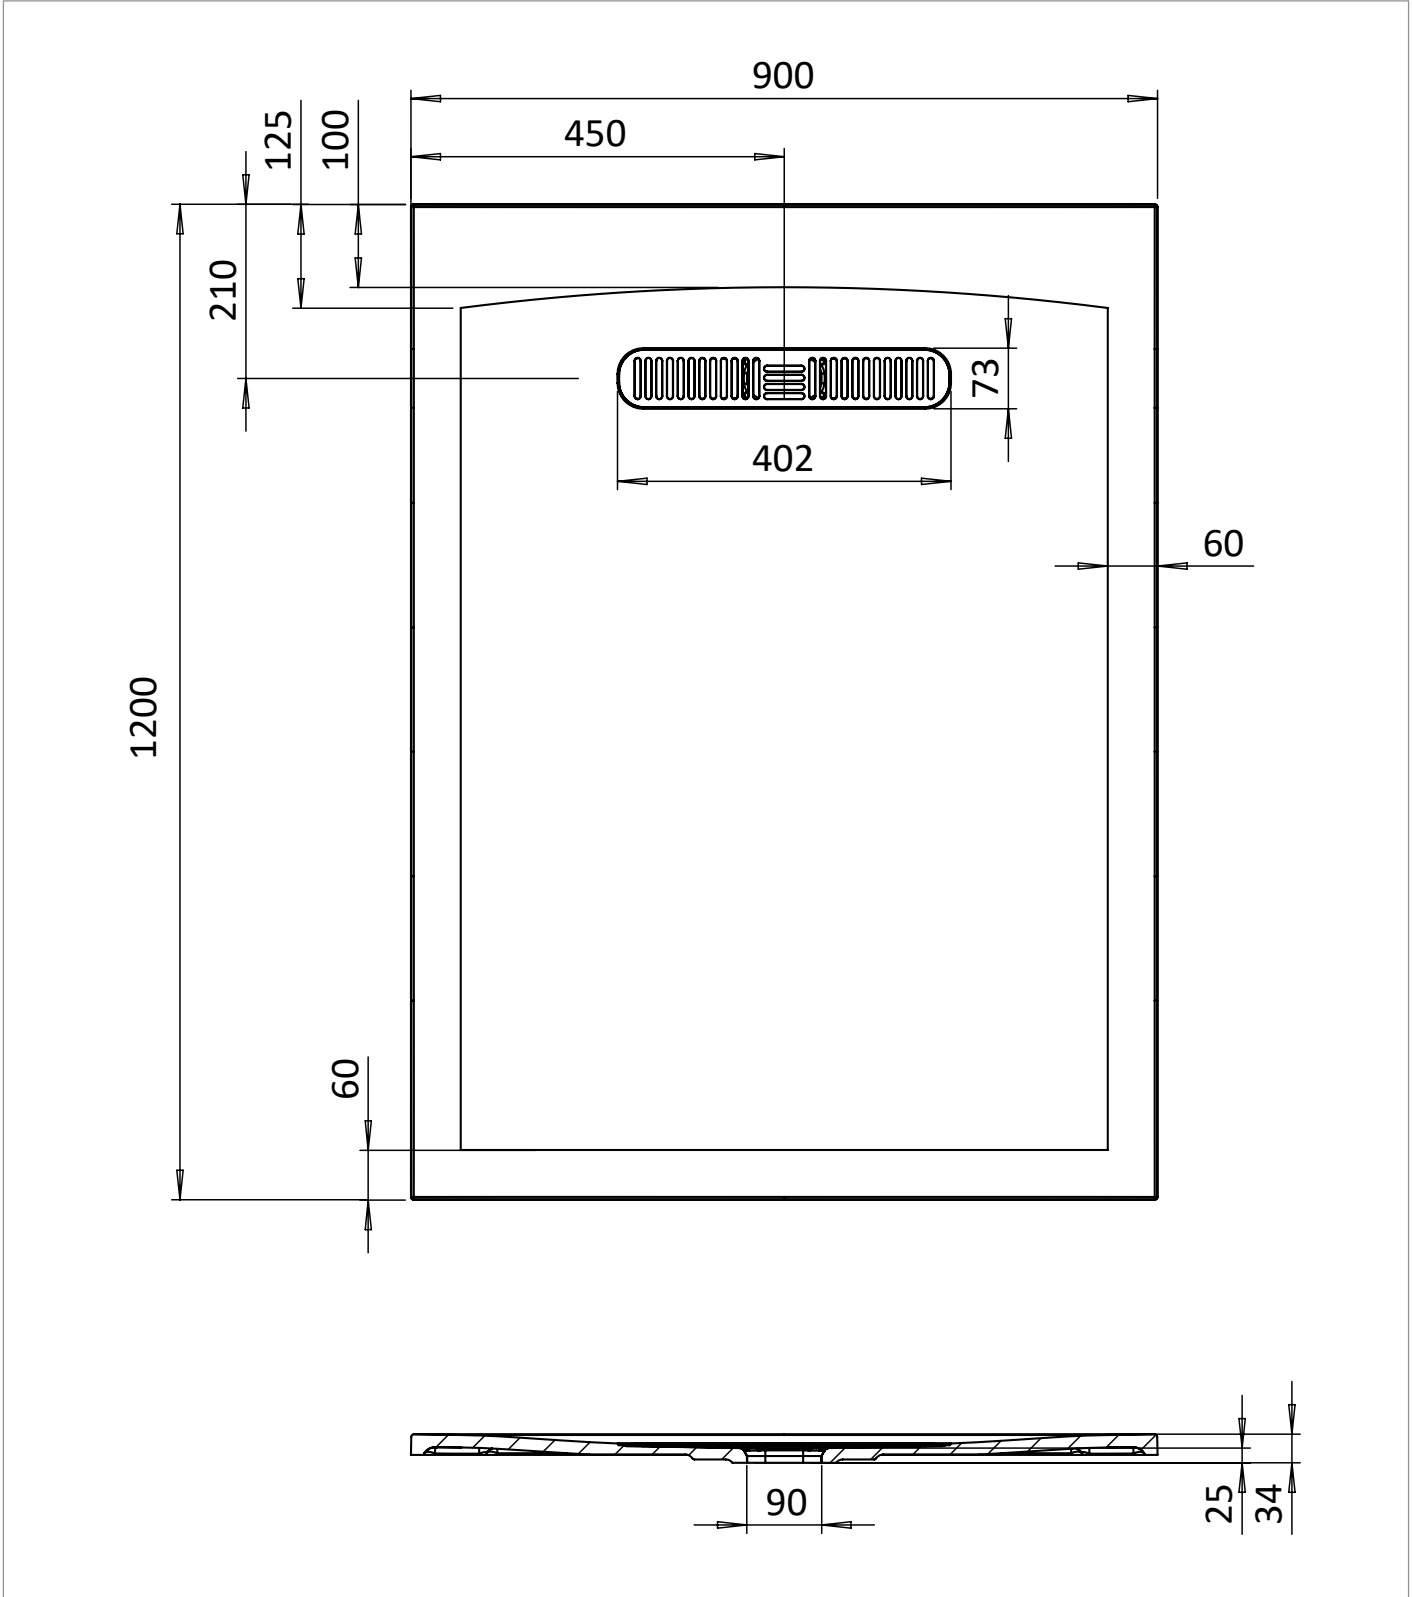

PRODUCT DATA SHEET

PRODUCT CODE

VTR900X1200TEXBR

RANGE

25mm Vito

DESCRIPTION

Vito Textured Rectangle Anti Slip Class C Shower Tray 900 x 1200 Brown

CATEGORY	Showering
WARRANTY DETAILS	Lifetime
COLOUR	Brown
FINISH APPLICATION	Gelcoat/Nanocoat
PRIMARY MATERIAL	Dolomite
SECONDARY MATERIAL	Stone Resin
INSTALL TYPE	Floor Mounted
PRODUCT WIDTH MM	900
PRODUCT HEIGHT MM	32
PRODUCT LENGTH MM	1200
PRODUCT NET WEIGHT KG	35.95

STANDARDS	EN 14527
WASTE INCLUDED	No
OUTER EDGE DIMENSION - TRAYS (MM)	60
WASTE LOCATION	End drain
ANTI-SLIP CLASS	C
DRYING AREA	NO
RISER KIT COMPATIBLE	Yes
RISER KIT INCLUDED	No
TRAY PLANE TOLERANCE (MM)	+/- 3mm
TRAY WIDTH TOLERANCE MM	+5/-0
TRAY LENGTH TOLERANCE MM	+5/-0
TRAY HEIGHT TOLERANCE MM	+2/-2
TRAY WASTE HOLE TOLERANCE MM	+2/-2
COLOUR CODE / REFERENCE	73

TECHNICAL DIMENSIONS

Dimensions in mm unless otherwise specified.

Tolerances (per material type) apply.

SPARES LIST

Only the parts labelled are available as spares.

SPARES AVAILABLE UPON REQUEST