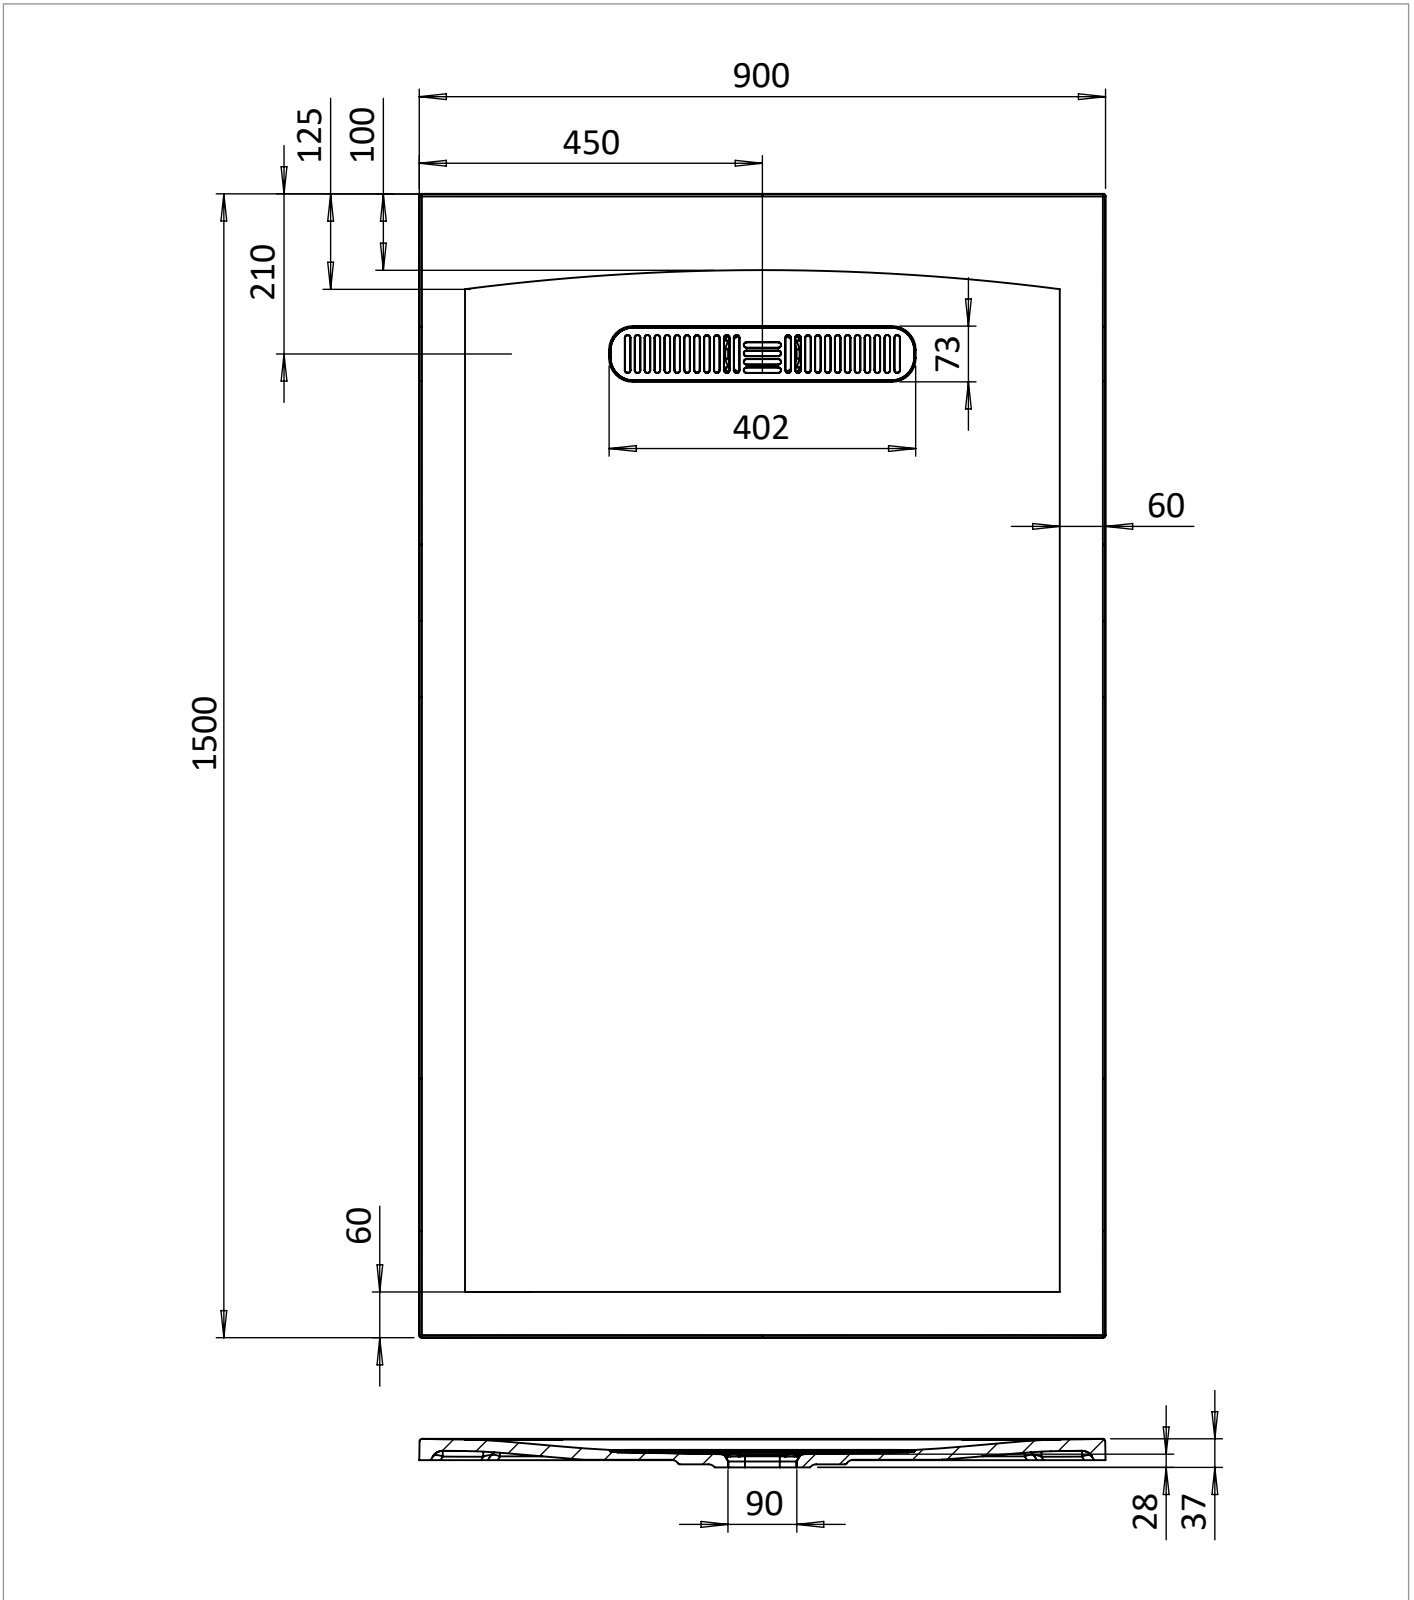

## DESCRIPTION

Vito Rectangle Shower Tray 900 x 1500  
25mm Matt Grey

## WEBSITE LINK

[Click Here](#)

CATEGORY	Showering
WARRANTY DETAILS	Lifetime
COLOUR	Matt Grey
FINISH APPLICATION	Gelcoat/Nanocoat
PRIMARY MATERIAL	Dolomite
SECONDARY MATERIAL	Stone Resin
INSTALL TYPE	Floor Mounted
PRODUCT WIDTH MM	900
PRODUCT HEIGHT MM	28
PRODUCT LENGTH MM	1500
PRODUCT NET WEIGHT KG	37.72

STANDARDS	EN 14527:2016+A1:2018
WASTE INCLUDED	No
WASTE WATER FLOW RATE LPM	32
OUTER EDGE DIMENSION - TRAYS (MM)	60
WASTE LOCATION	End drain
ANTI-SLIP CLASS	Class A DIN 51097
WASTE SHAPE	Rectangular
DRYING AREA	No
RISER KIT COMPATIBLE	Yes
RISER KIT INCLUDED	No
TRAY PLANE TOLERANCE (MM)	+3/-3 mm
TRAY WIDTH TOLERANCE MM	+5/0 mm
TRAY LENGTH TOLERANCE MM	+5/0 mm
TRAY HEIGHT TOLERANCE MM	+2/-2 mm
TRAY WASTE HOLE TOLERANCE MM	+1/-1 mm

## TECHNICAL DIMENSIONS

Dimensions in mm unless otherwise specified.

Tolerances (per material type) apply.