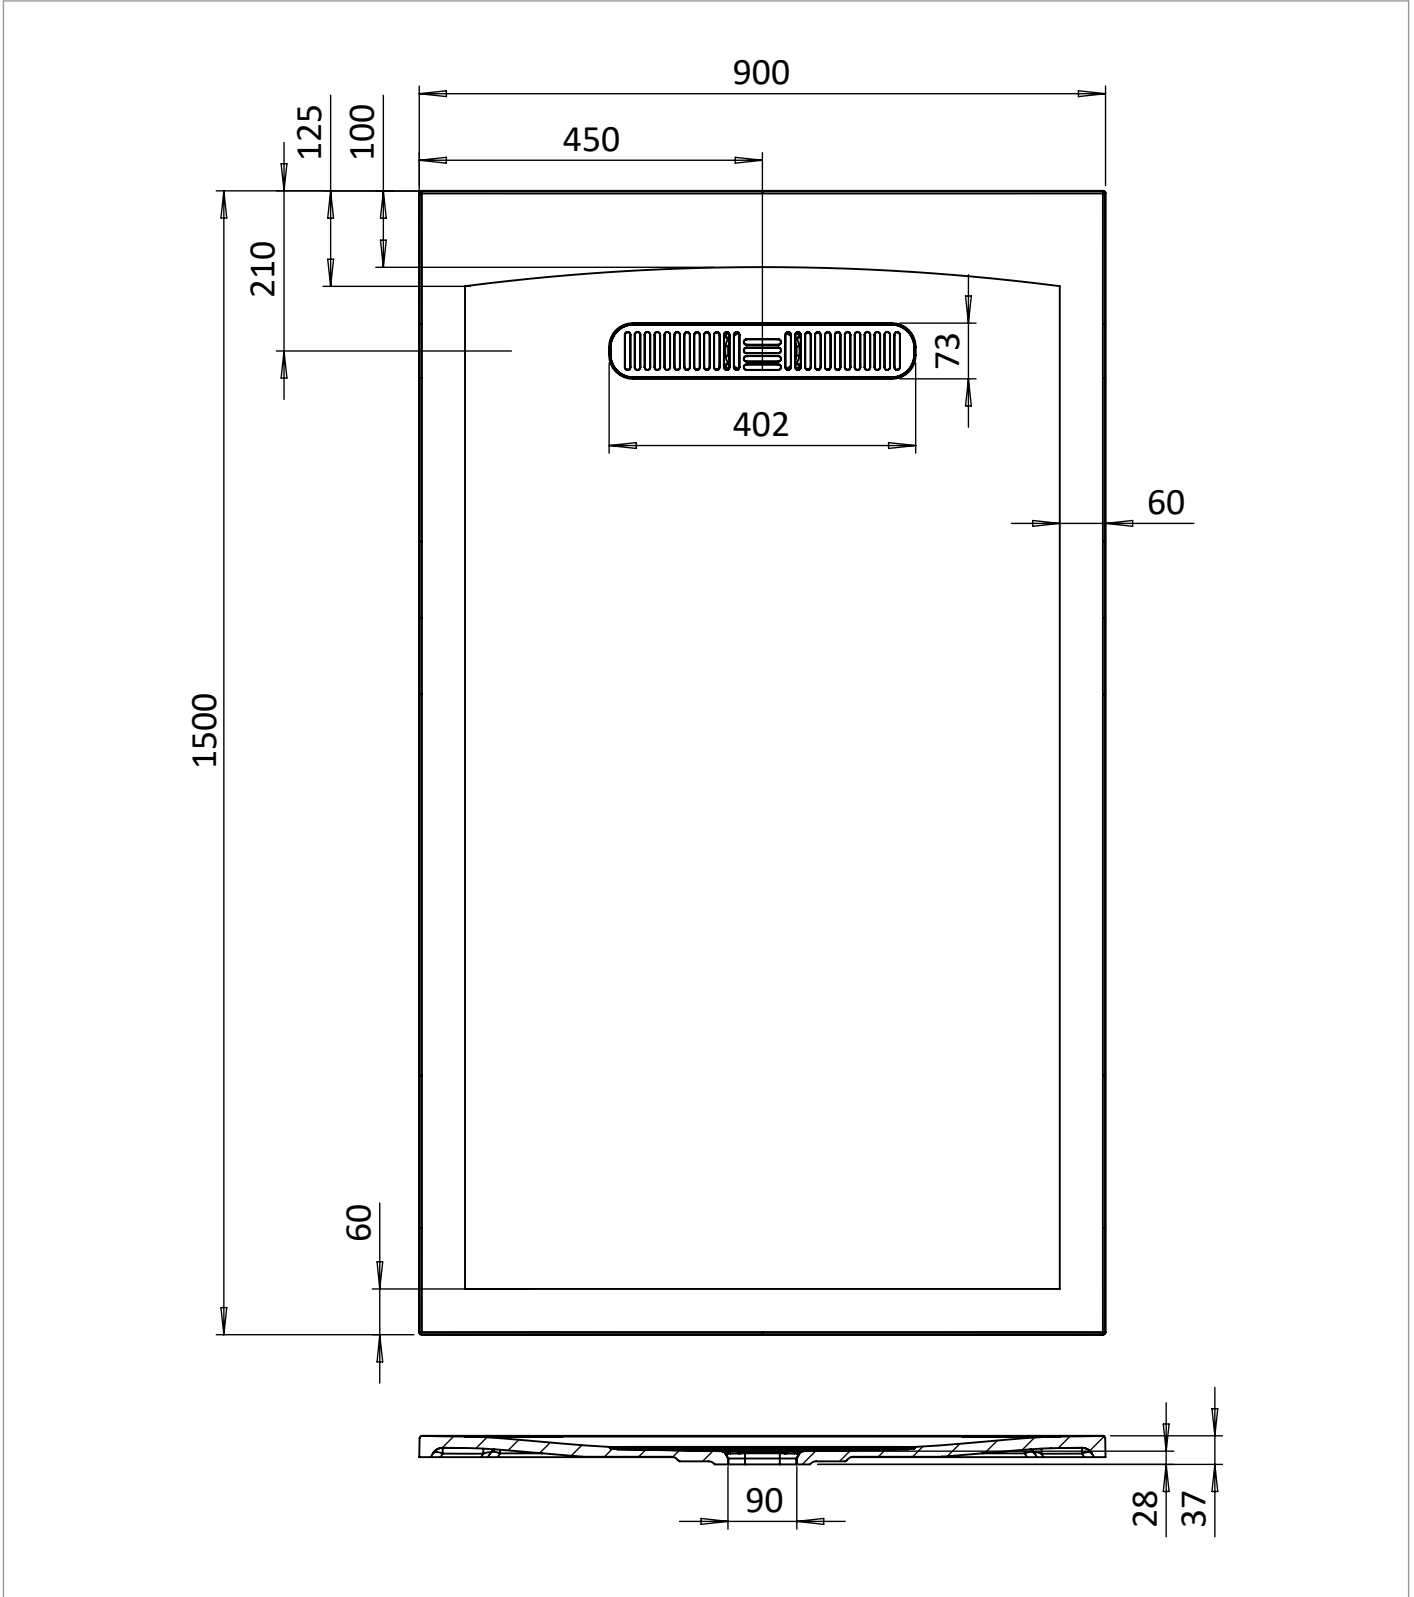

PRODUCT DATA SHEET

PRODUCT CODE

VTR900X1500MB

RANGE

25mm Vito

DESCRIPTION

Vito Rectangle Shower Tray 900 x 1500
25mm Matt Black

WEBSITE LINK

[Click Here](#)

CATEGORY	Showering
WARRANTY DETAILS	Lifetime
COLOUR	Matt Black
FINISH APPLICATION	Gelcoat/Nanocoat
PRIMARY MATERIAL	Dolomite
SECONDARY MATERIAL	Stone Resin
INSTALL TYPE	Floor Mounted
PRODUCT WIDTH MM	900
PRODUCT HEIGHT MM	28
PRODUCT LENGTH MM	1500
PRODUCT NET WEIGHT KG	37.72

STANDARDS	EN 14527:2016+A1:2018
WASTE INCLUDED	No
WASTE WATER FLOW RATE LPM	32
OUTER EDGE DIMENSION - TRAYS (MM)	60
WASTE LOCATION	End drain
ANTI-SLIP CLASS	Class A DIN 51097
WASTE SHAPE	Rectangular
DRYING AREA	No
RISER KIT COMPATIBLE	Yes
RISER KIT INCLUDED	No
TRAY PLANE TOLERANCE (MM)	+3/-3 mm
TRAY WIDTH TOLERANCE MM	+5/0 mm
TRAY LENGTH TOLERANCE MM	+5/0 mm
TRAY HEIGHT TOLERANCE MM	+2/-2 mm
TRAY WASTE HOLE TOLERANCE MM	+1/-1 mm

TECHNICAL DIMENSIONS

Dimensions in mm unless otherwise specified.

Tolerances (per material type) apply.

SPARES LIST

Only the parts labelled are available as spares.

NUMBER	PART CODE	DESCRIPTION
1	VITOWASTEW	Vito Shower Waste Cover White
	VITOWASTEMW	Vito Shower Waste Cover Matt White
	VITOWASTEBR	Vito Textured Shower Waste Flange Brown
	VITOWASTELG	Vito Shower Waste Cover Grey
	VITOWASTEMB	Vito Shower Waste Cover Matt Black
	VITOWASTEG	Vito Shower Waste Cover Grey
2	VITOFLANGE	Vito Shower Waste Flange White
	VITOFLANGEBR	Vito Textured Shower Waste Cover Brown
	VITOFLANGELG	Vito Textured Shower Waste Cover Light Grey
	VITOFLANGEMB	Vito Shower Waste Flange Matt Black
	VITOFLANGEG	Vito Shower Waste Flange Grey
	MINERALPOLISH	Cast Mineral Marble Polishing Compound
	MINERALREPAIRKITWG	Cast Mineral Marble Repair Kit White Gloss
	MINERALTOUCHKITWG	Cast Mineral Marble Touch Up Kit White Gloss