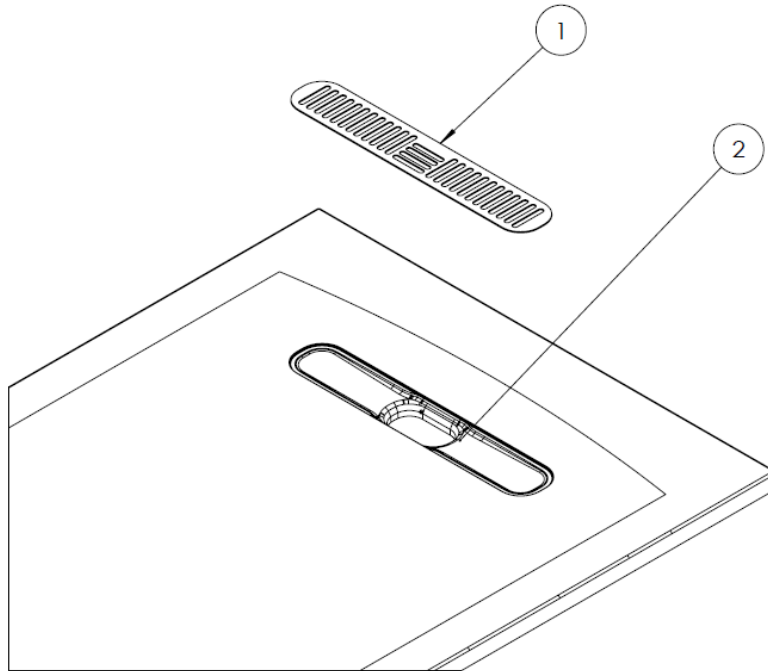

[Click Here](#)

CATEGORY	Showering
WARRANTY DETAILS	Lifetime
COLOUR	Matt Black
FINISH APPLICATION	Gelcoat/Nanocoat
PRIMARY MATERIAL	Dolomite
SECONDARY MATERIAL	Stone Resin
INSTALL TYPE	Floor Mounted
PRODUCT WIDTH MM	900
PRODUCT HEIGHT MM	28
PRODUCT LENGTH MM	1500
PRODUCT NET WEIGHT KG	37.72

STANDARDS	EN 14527:2016+A1:2018
WASTE INCLUDED	No
WASTE WATER FLOW RATE LPM	32
OUTER EDGE DIMENSION - TRAYS (MM)	60
WASTE LOCATION	End drain
ANTI-SLIP CLASS	Class A DIN 51097
WASTE SHAPE	Rectangular
DRYING AREA	No
RISER KIT COMPATIBLE	Yes
RISER KIT INCLUDED	No
TRAY PLANE TOLERANCE (MM)	+3/-3 mm
TRAY WIDTH TOLERANCE MM	+5/0 mm
TRAY LENGTH TOLERANCE MM	+5/0 mm
TRAY HEIGHT TOLERANCE MM	+2/-2 mm
TRAY WASTE HOLE TOLERANCE MM	+1/-1 mm

TECHNICAL DIMENSIONS

Dimensions in mm unless otherwise specified.

Tolerances (per material type) apply.

SPARES LIST

Only the parts labelled are available as spares.

NUMBER	PART CODE	DESCRIPTION
1	VITOWASTEW	Vito Shower Waste Cover White
	VITOWASTEMW	Vito Shower Waste Cover Matt White
	VITOWASTEBR	Vito Textured Shower Waste Flange Brown
	VITOWASTELG	Vito Shower Waste Cover Grey
	VITOWASTEMB	Vito Shower Waste Cover Matt Black
	VITOWASTEG	Vito Shower Waste Cover Grey
2	VITOFLANGE	Vito Shower Waste Flange White
	VITOFLANGEBR	Vito Textured Shower Waste Cover Brown
	VITOFLANGELG	Vito Textured Shower Waste Cover Light Grey
	VITOFLANGEMB	Vito Shower Waste Flange Matt Black
	VITOFLANGEG	Vito Shower Waste Flange Grey
	MINERALPOLISH	Cast Mineral Marble Polishing Compound
	MINERALREPAIRKITWG	Cast Mineral Marble Repair Kit White Gloss
	MINERALTOUCHKITWG	Cast Mineral Marble Touch Up Kit White Gloss